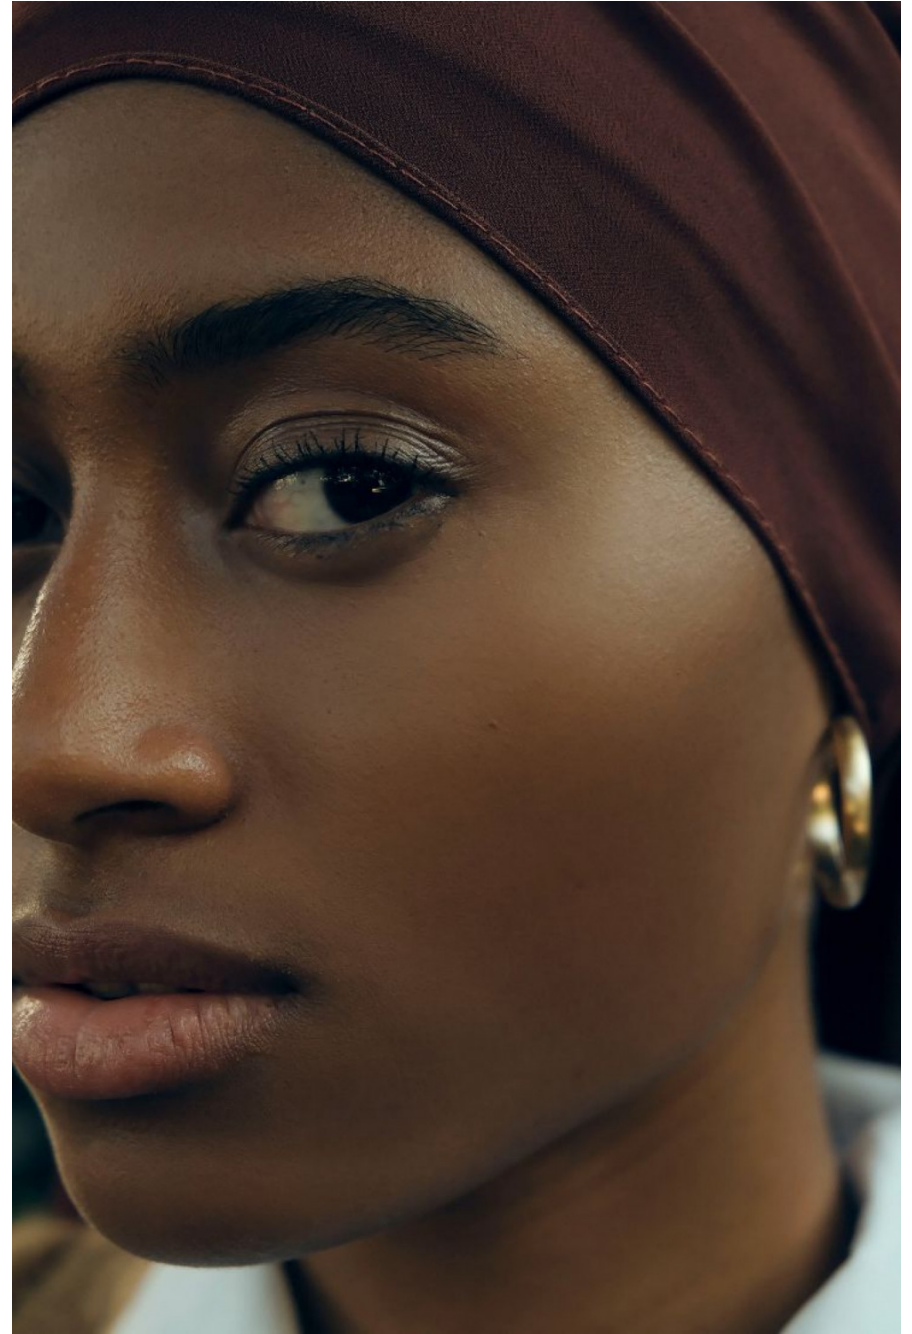

body
— LONDON —

0203 376 8696 | contact@bodylondon.com
Lyric House, Hammersmith Road, London, W14 0QL