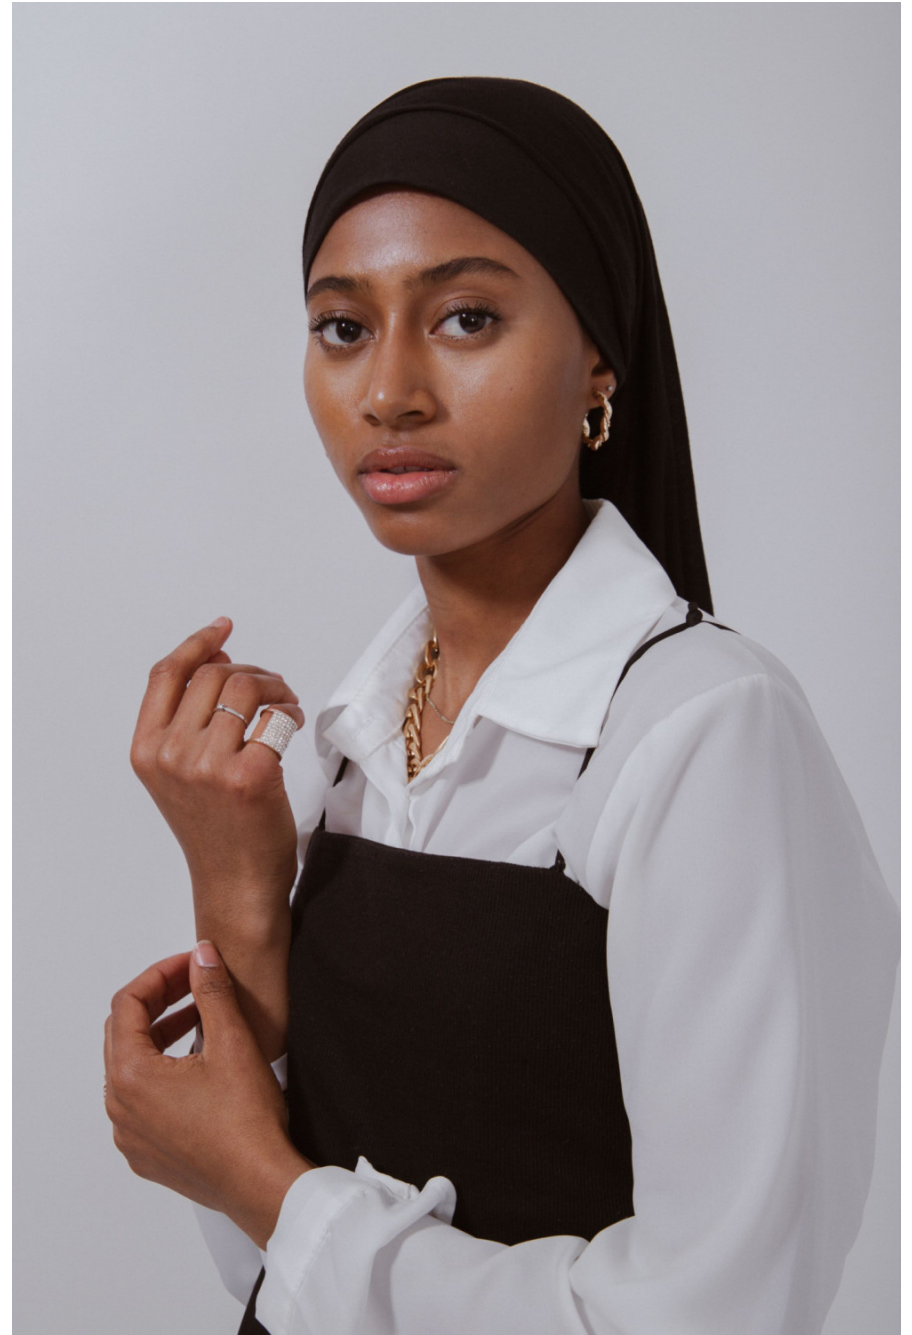

body
— LONDON —

0203 376 8696 | contact@bodylondon.com
Lyric House, Hammersmith Road, London, W14 0QL