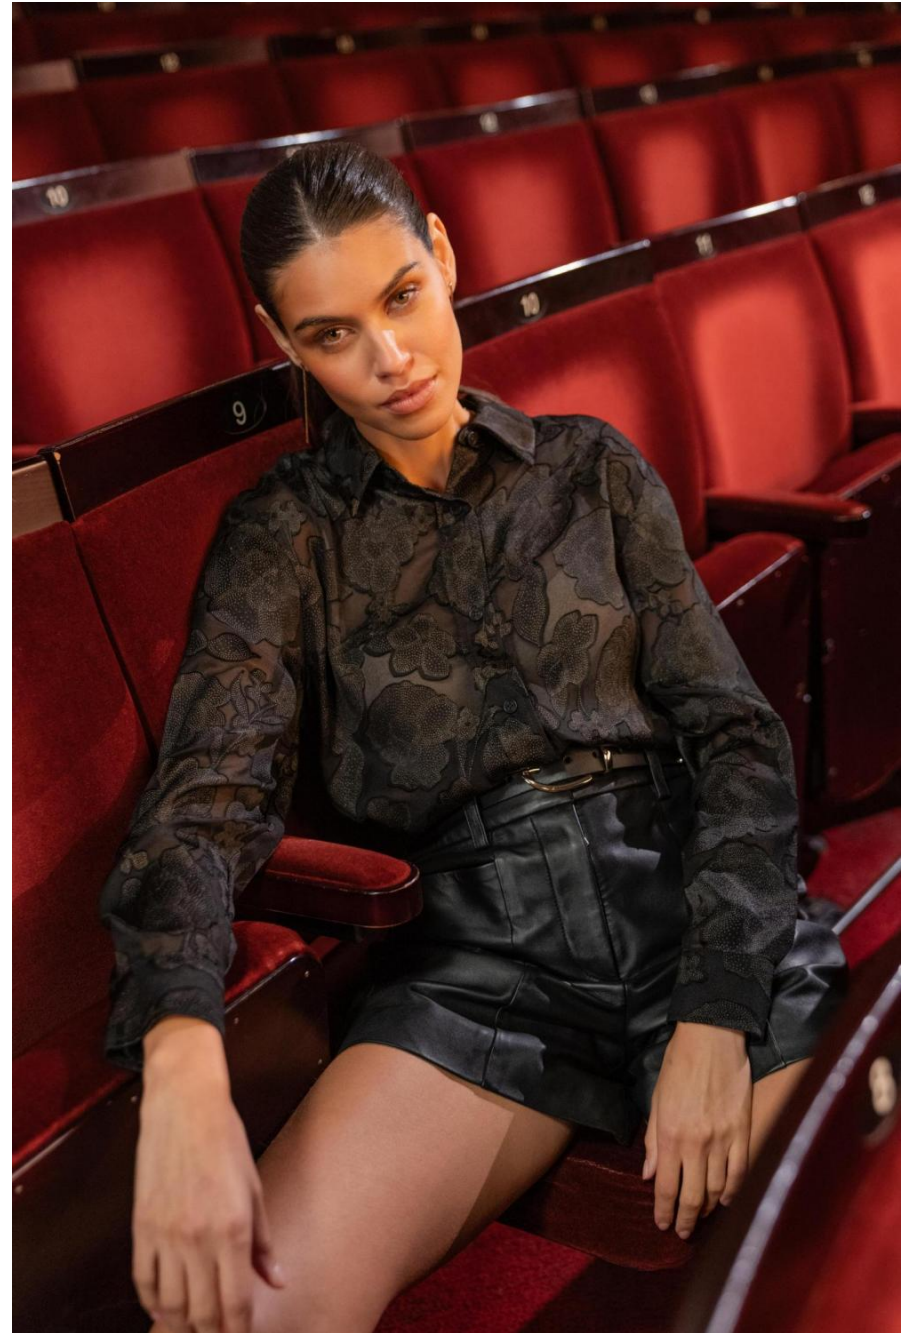

body
— LONDON —

0203 376 8696 | contact@bodylondon.com
Lyric House, Hammersmith Road, London, W14 0QL