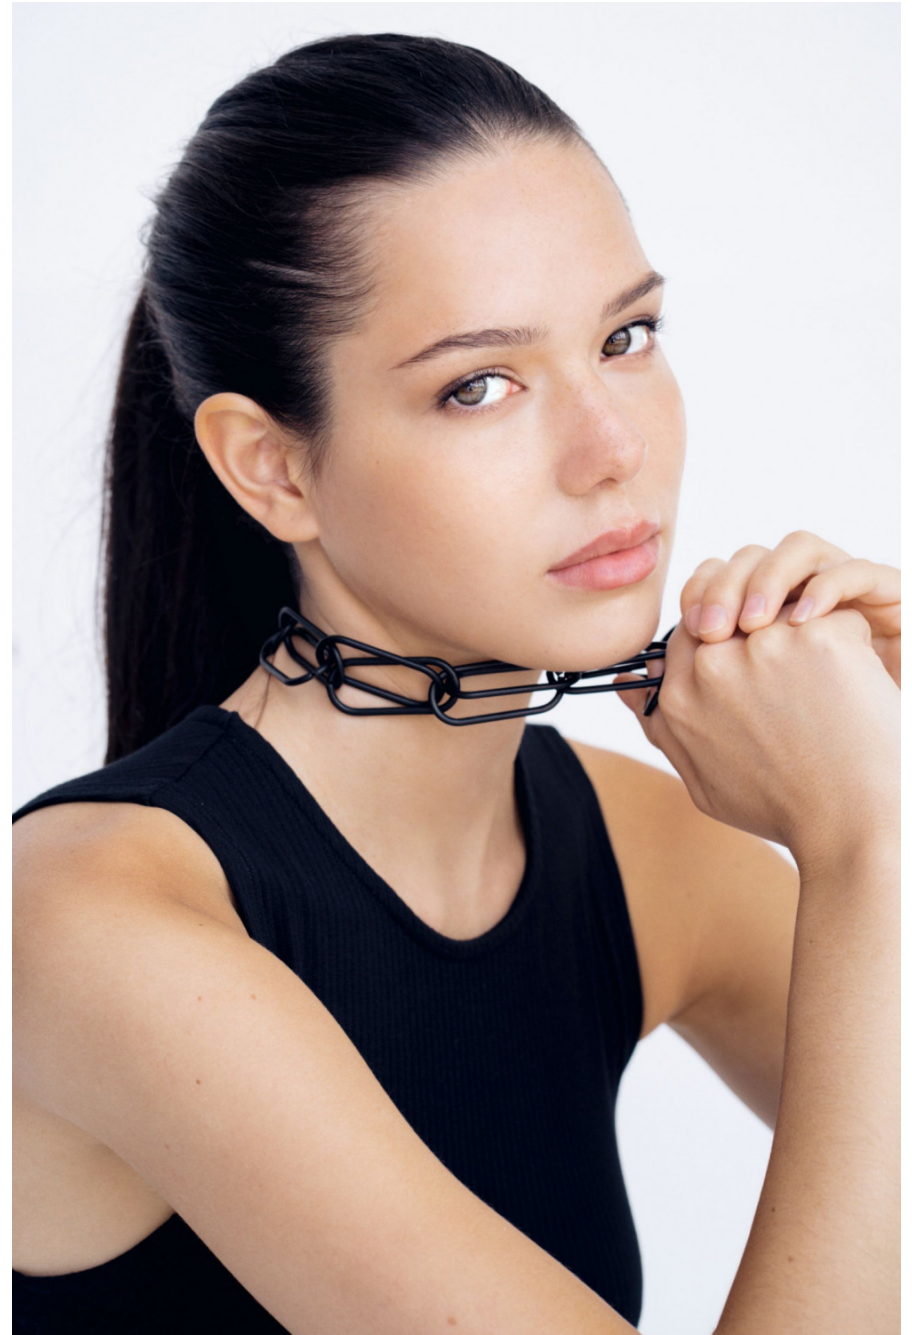

body
— LONDON —

0203 376 8696 | contact@bodylondon.com
Lyric House, Hammersmith Road, London, W14 0QL