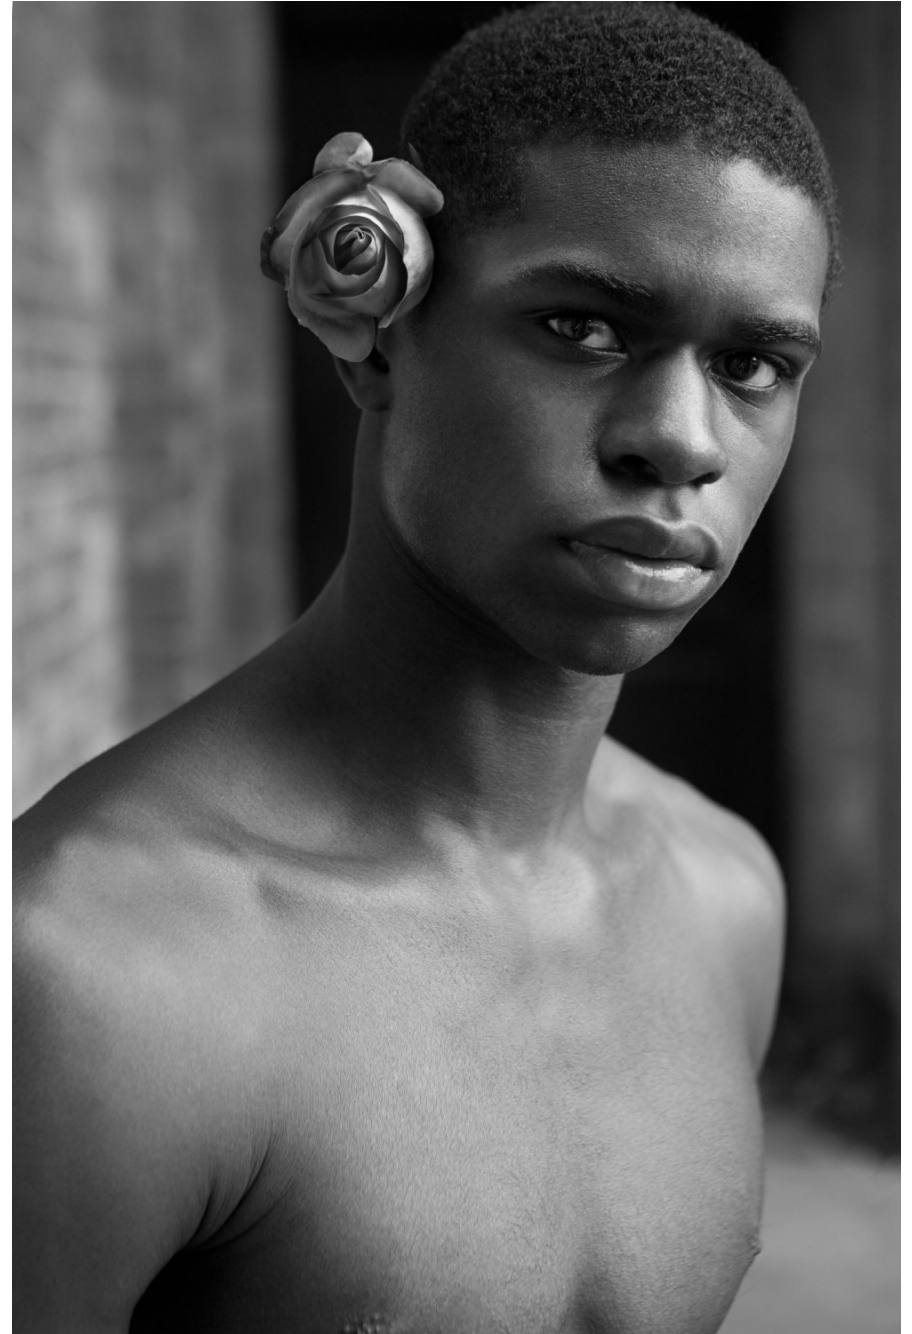

body
— LONDON —

0203 376 8696 | contact@bodylondon.com
Lyric House, Hammersmith Road, London, W14 0QL