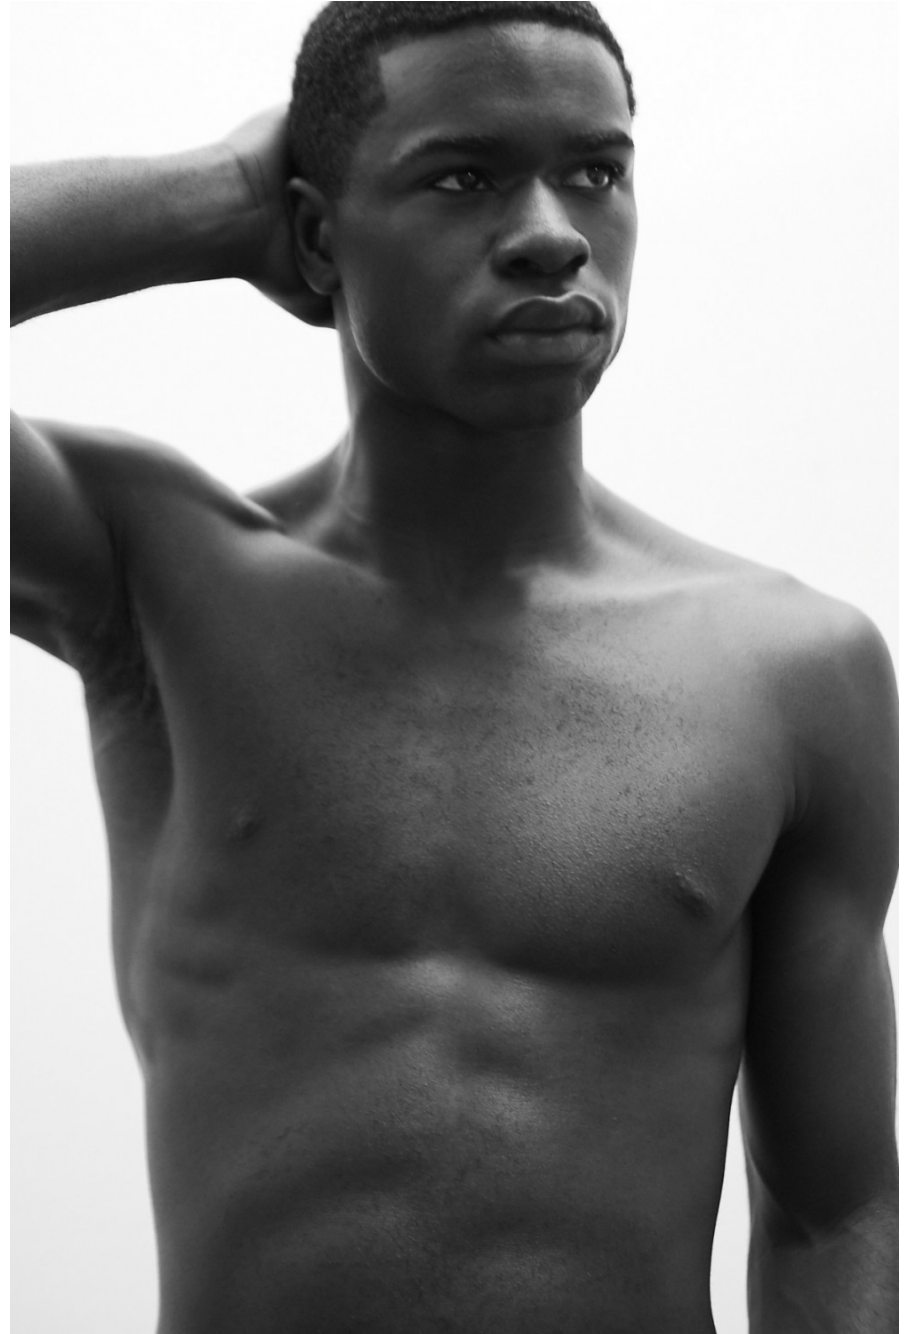

body
— LONDON —

0203 376 8696 | contact@bodylondon.com
Lyric House, Hammersmith Road, London, W14 0QL