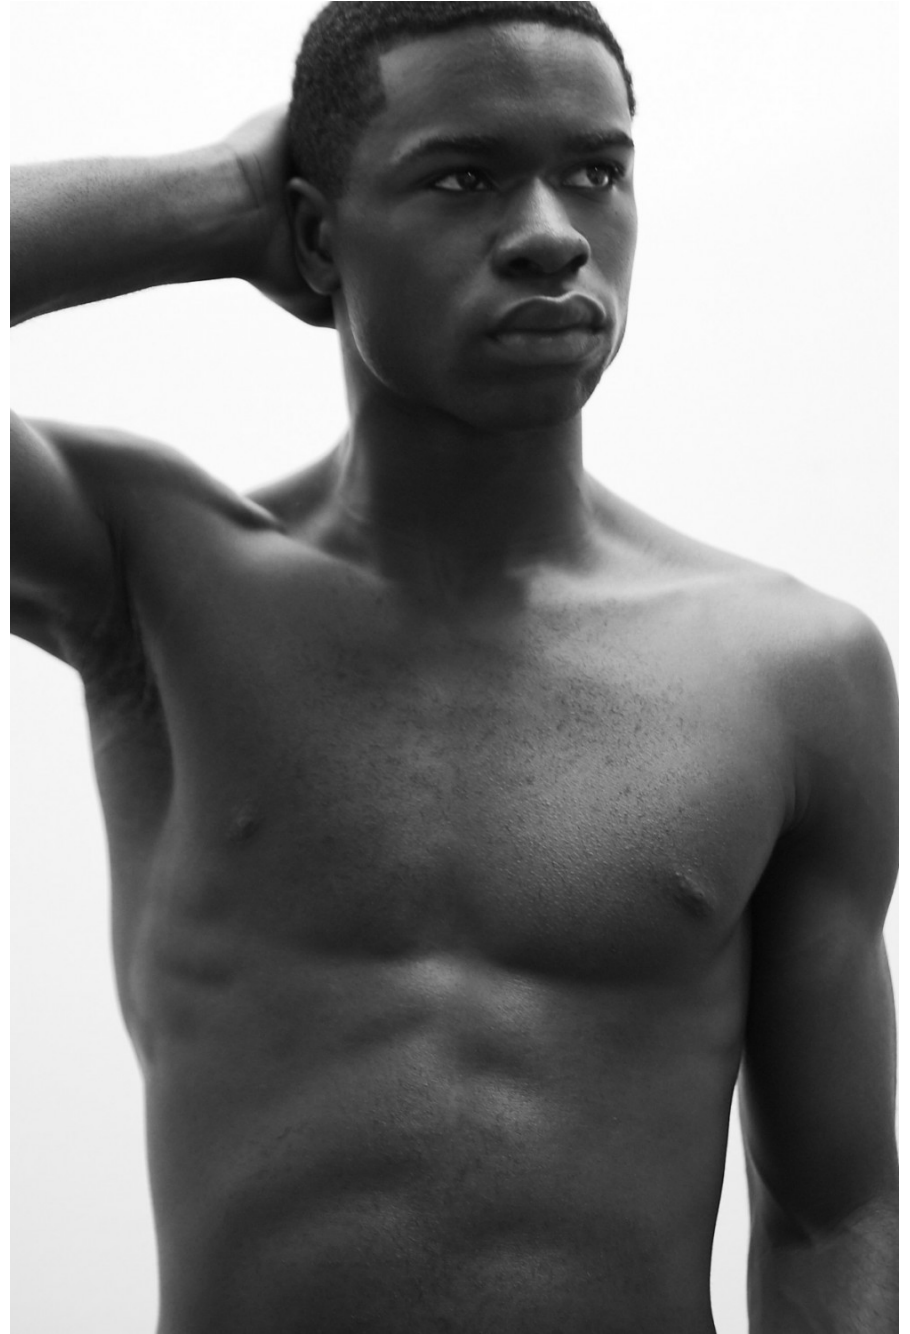

body
— LONDON —

0203 376 8696 | contact@bodylondon.com
Lyric House, Hammersmith Road, London, W14 0QL