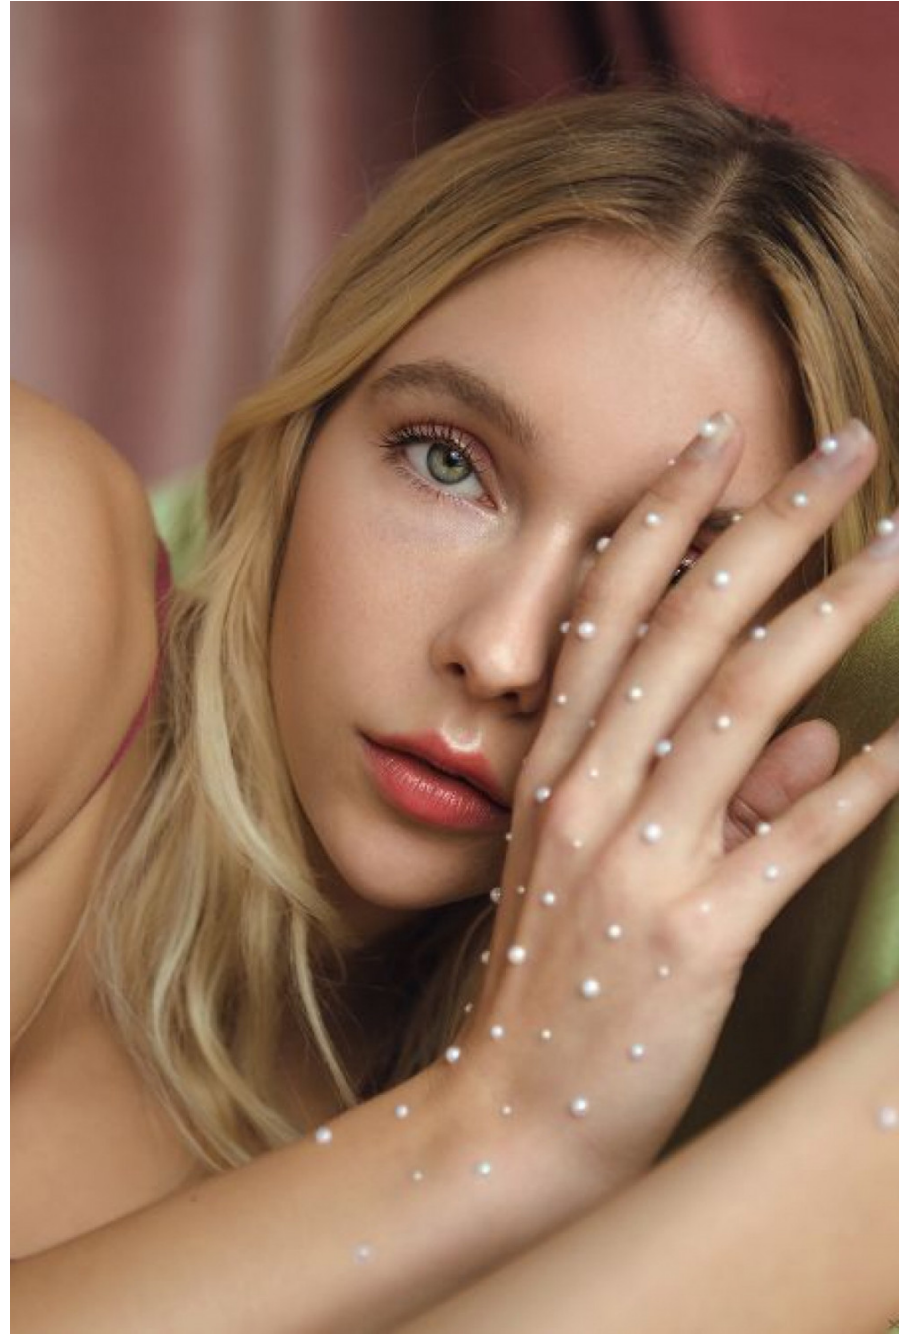

body
— LONDON —

0203 376 8696 | contact@bodylondon.com
Lyric House, Hammersmith Road, London, W14 0QL