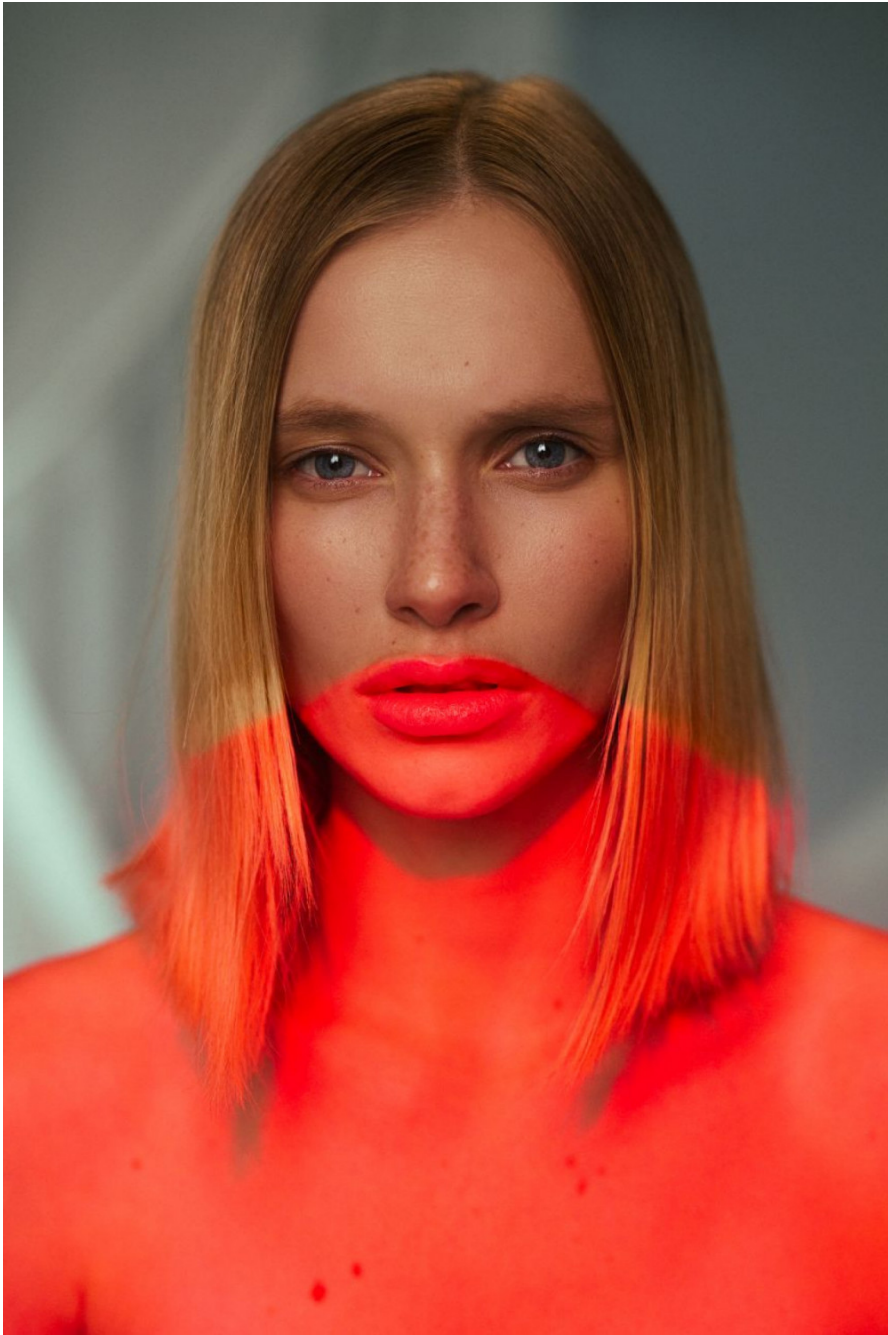

body
— LONDON —

0203 376 8696 | contact@bodylondon.com
Lyric House, Hammersmith Road, London, W14 0QL