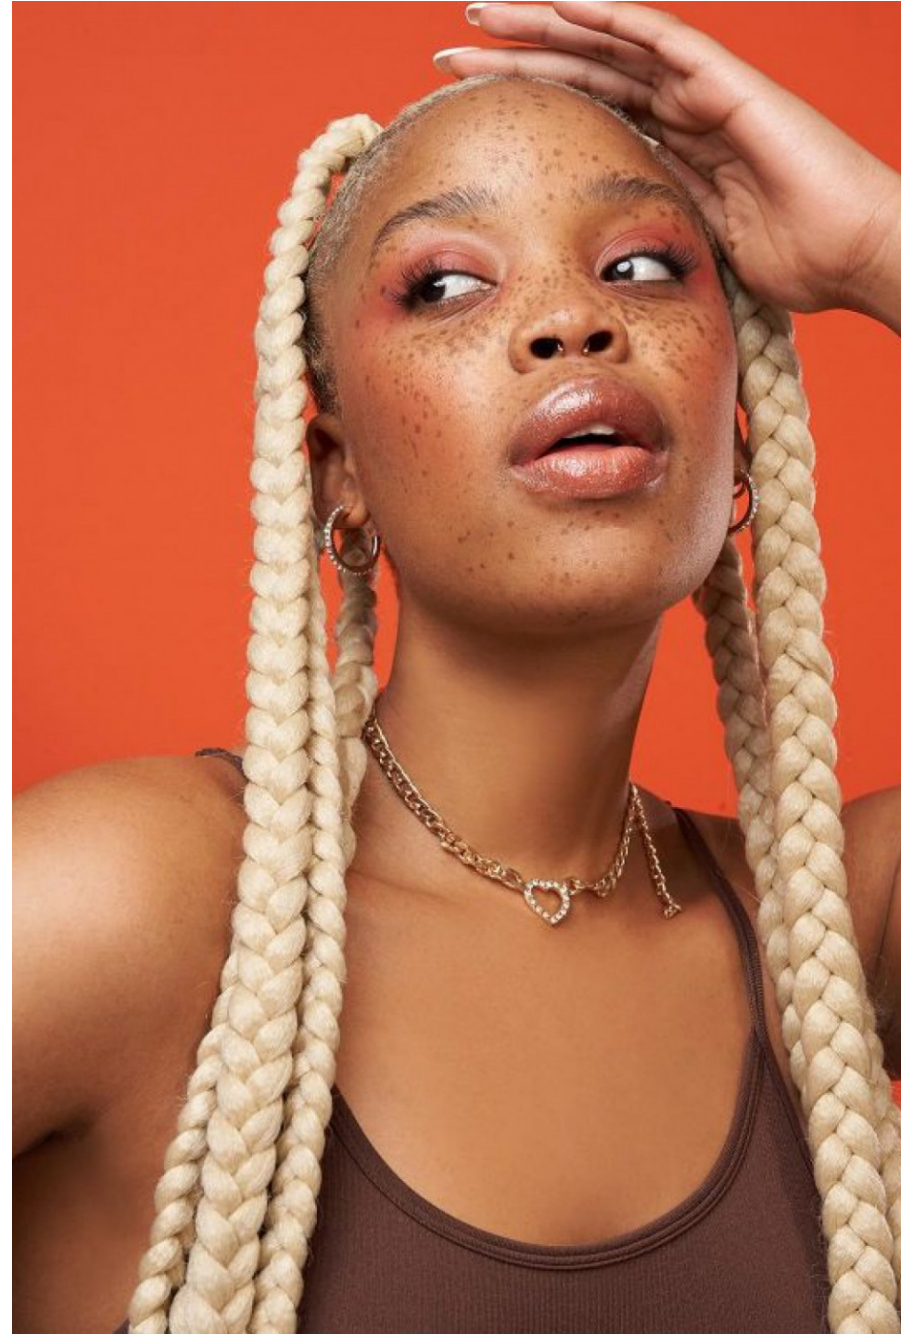

body
— LONDON —

0203 376 8696 | contact@bodylondon.com
Lyric House, Hammersmith Road, London, W14 0QL