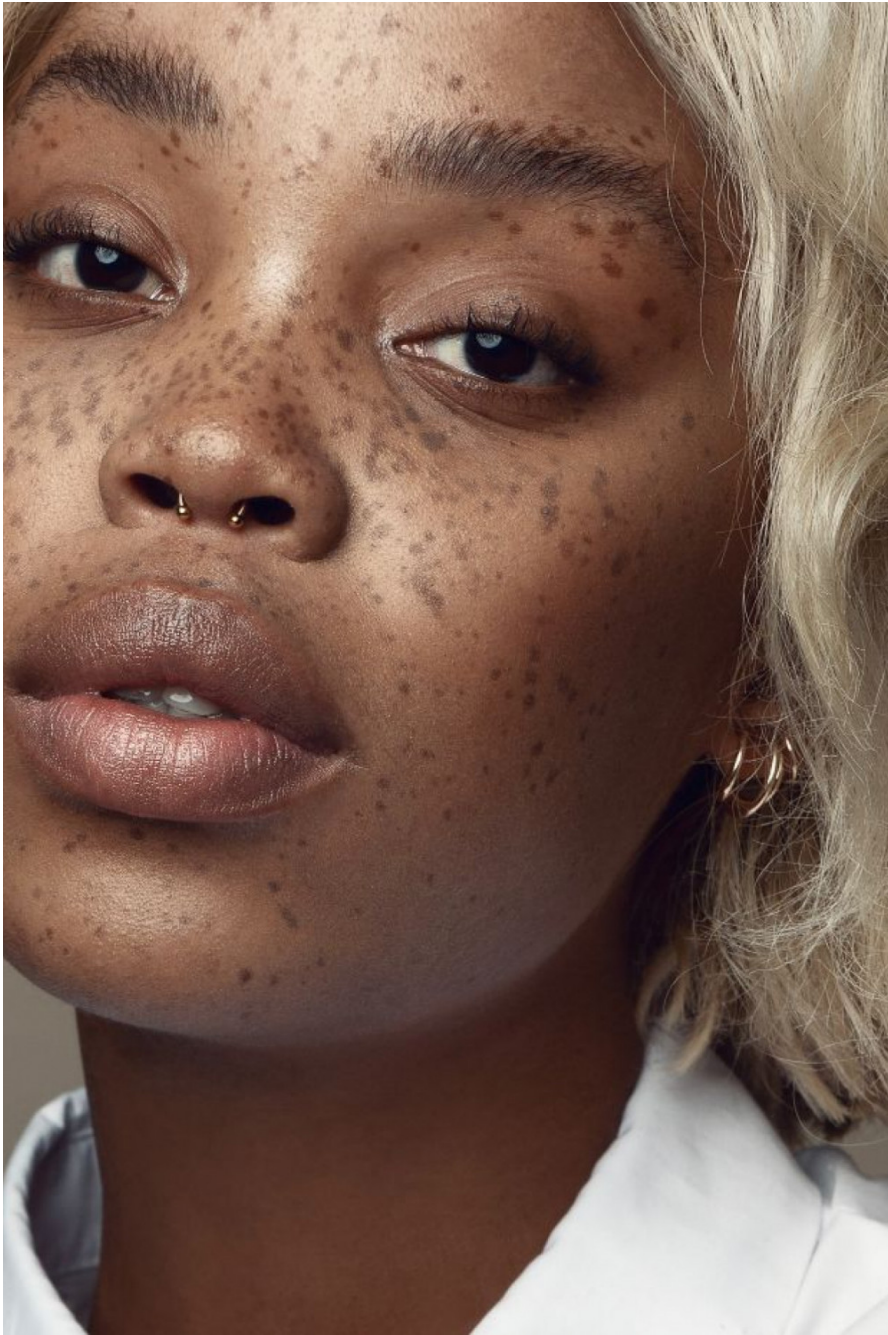

body
— LONDON —

0203 376 8696 | contact@bodylondon.com
Lyric House, Hammersmith Road, London, W14 0QL