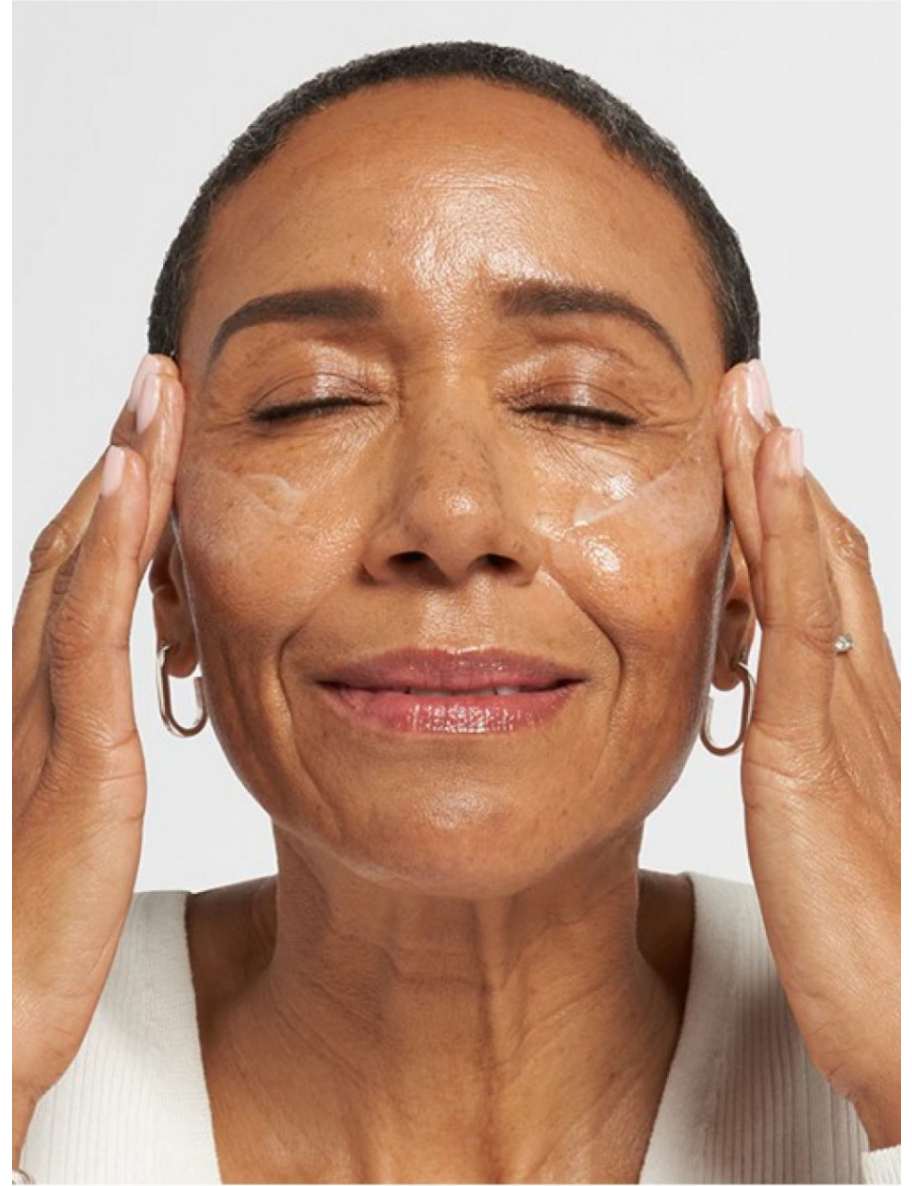

Anna Reynolds

height 162 cm / 5ft 4"
chest 86 cm / 34"
waist 69 cm / 27"
hip 93 cm / 36.5"
dress 10 / 38
shoe 5 / 38
eyes Brown
hair Black

body
— LONDON —

0203 376 8696 | contact@bodylondon.com
Lyric House, Hammersmith Road, London, W14 0QL