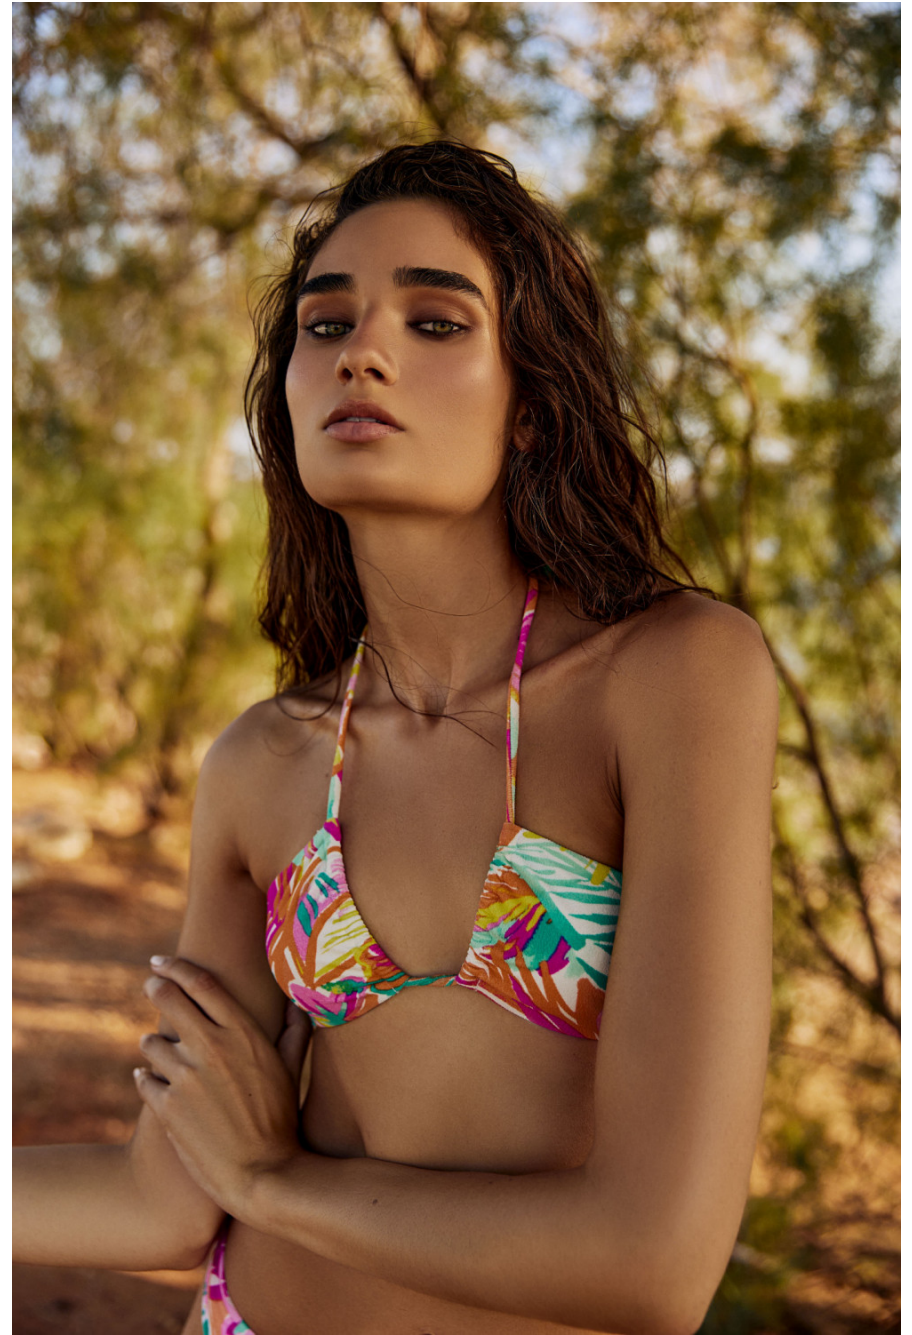

body
— LONDON —

0203 376 8696 | contact@bodylondon.com
Lyric House, Hammersmith Road, London, W14 0QL