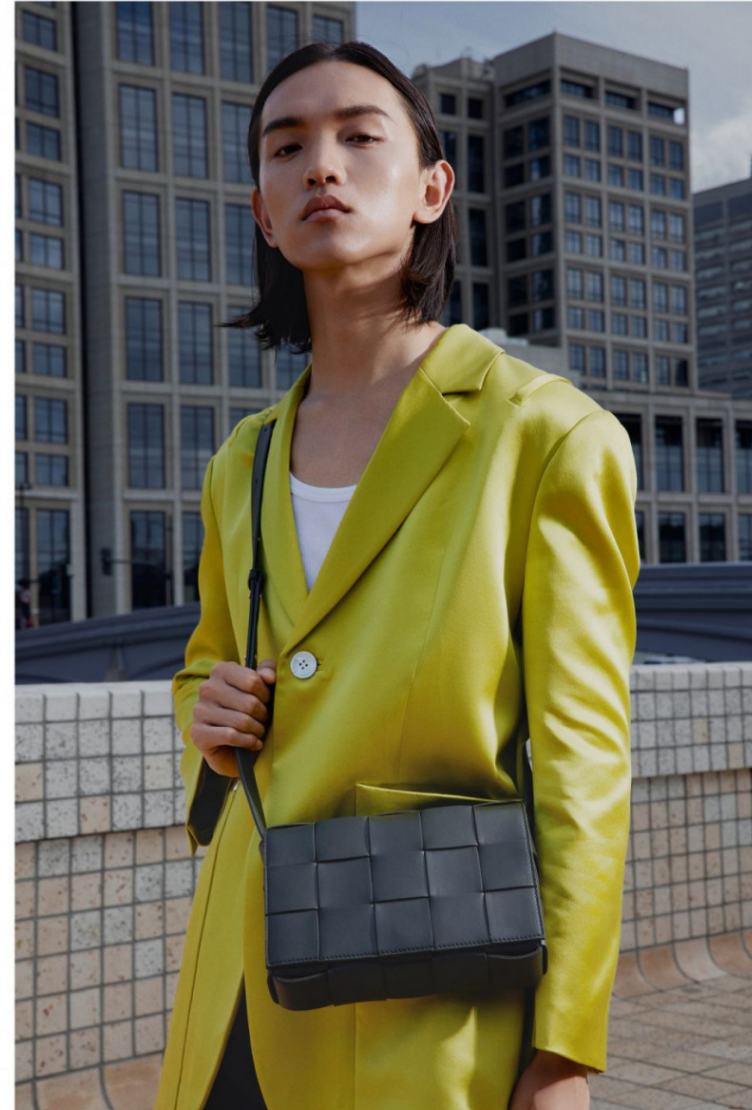

Bin Wang

height 183 cm / 6ft 0"
chest 79 cm / 31"
waist 63 cm / 25"
hip 89 cm / 35"
shoe 7.5 / 41
eyes Brown
hair Black

BOTTEGA VENETA

body
— LONDON —

0203 376 8696 | contact@bodylondon.com
Lyric House, Hammersmith Road, London, W14 0QL