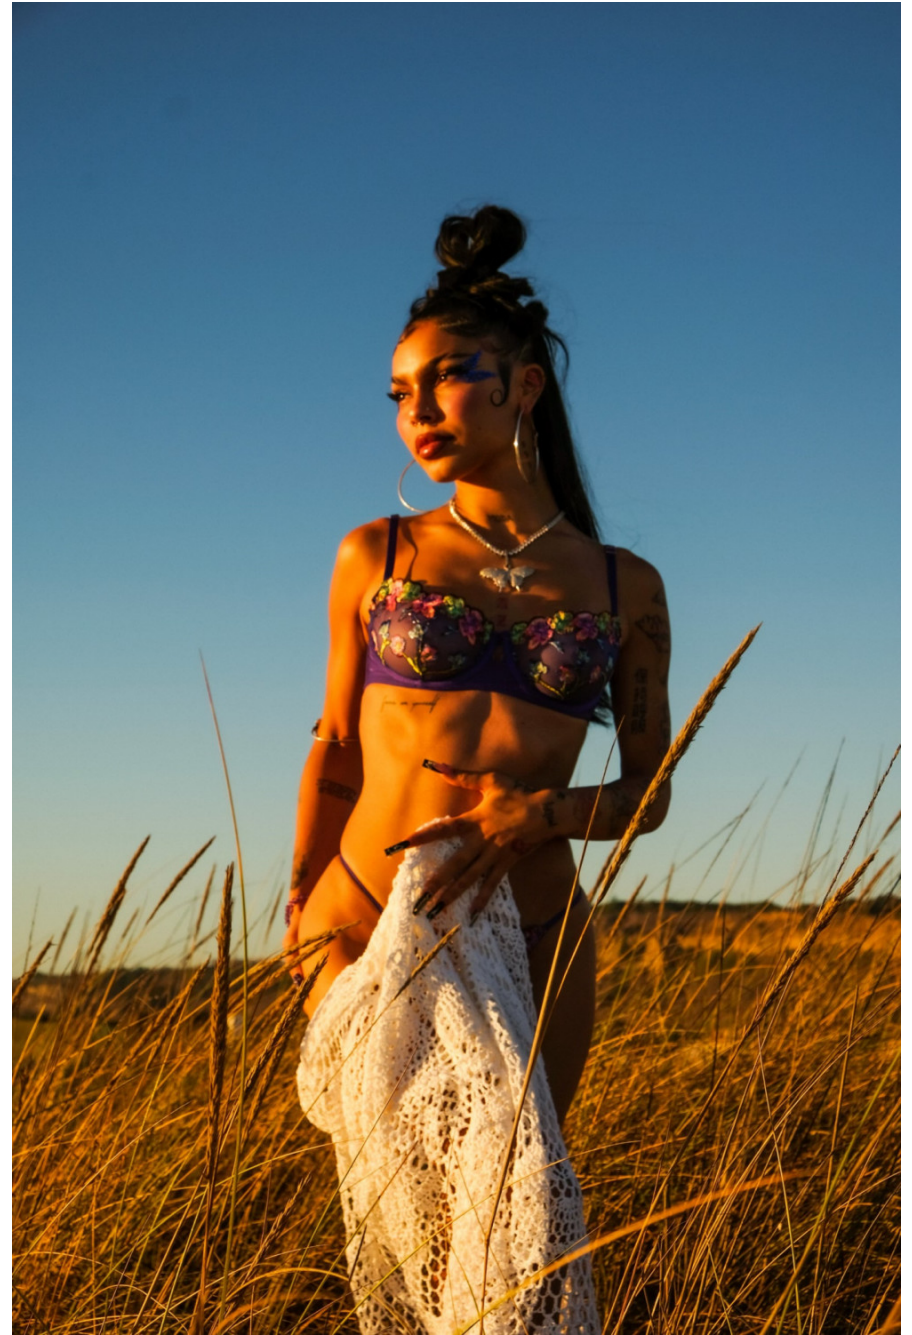

body
— LONDON —

0203 376 8696 | contact@bodylondon.com
Lyric House, Hammersmith Road, London, W14 0QL