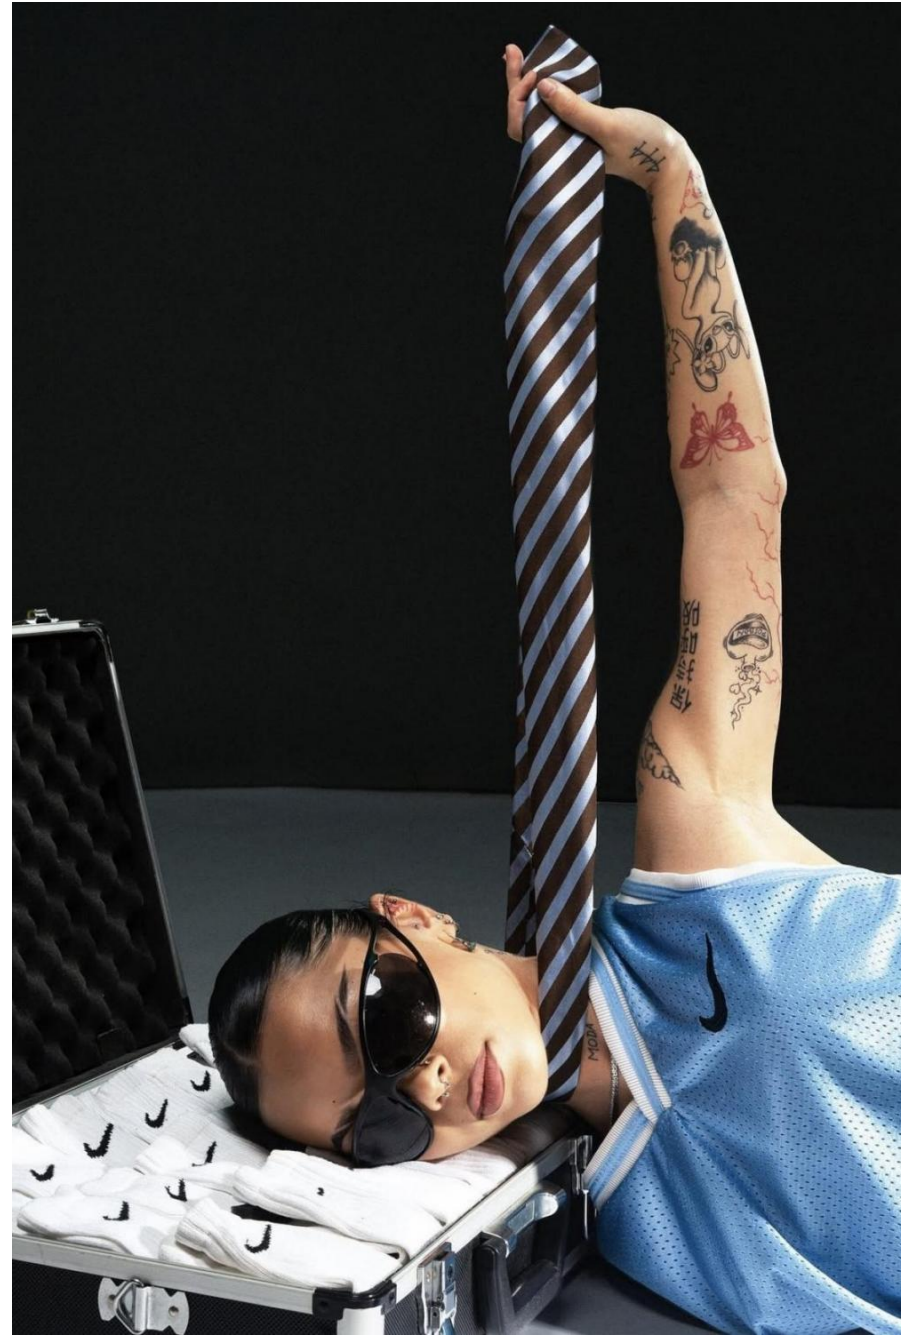

body
— LONDON —

0203 376 8696 | contact@bodylondon.com
Lyric House, Hammersmith Road, London, W14 0QL