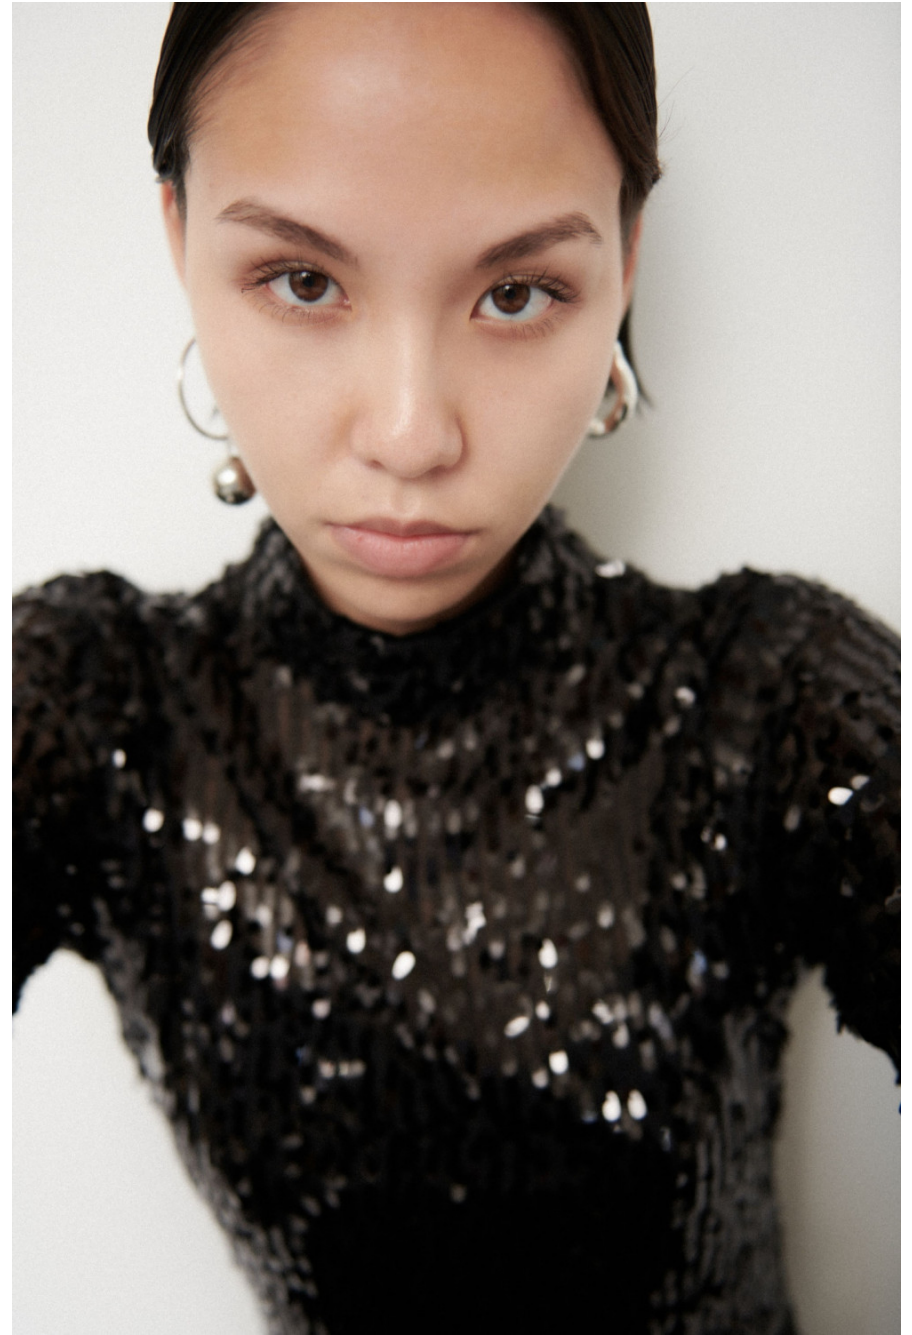

body
— LONDON —

0203 376 8696 | contact@bodylondon.com
Lyric House, Hammersmith Road, London, W14 0QL