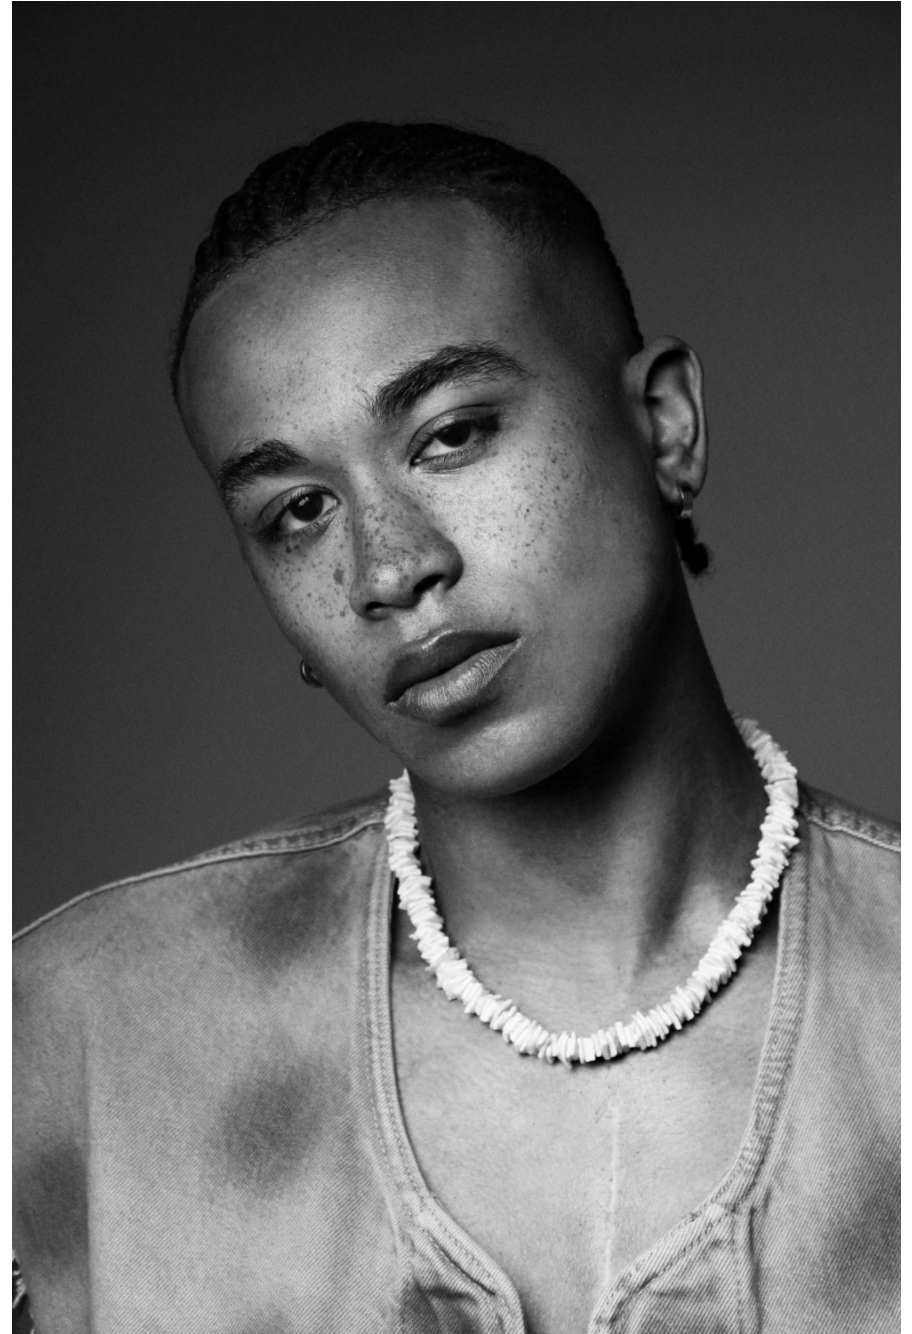

body
— LONDON —

0203 376 8696 | contact@bodylondon.com
Lyric House, Hammersmith Road, London, W14 0QL