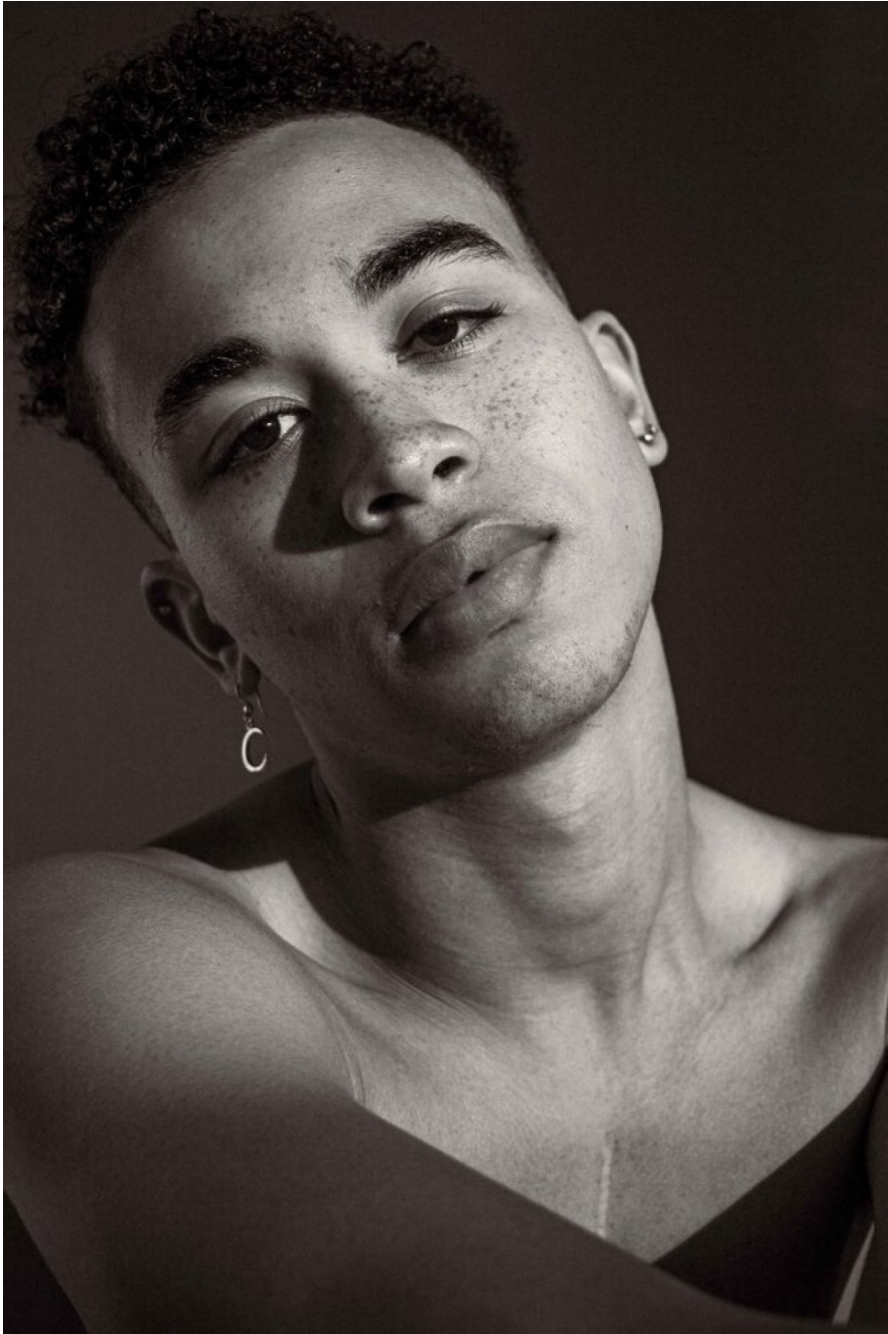

body
— LONDON —

0203 376 8696 | contact@bodylondon.com
Lyric House, Hammersmith Road, London, W14 0QL