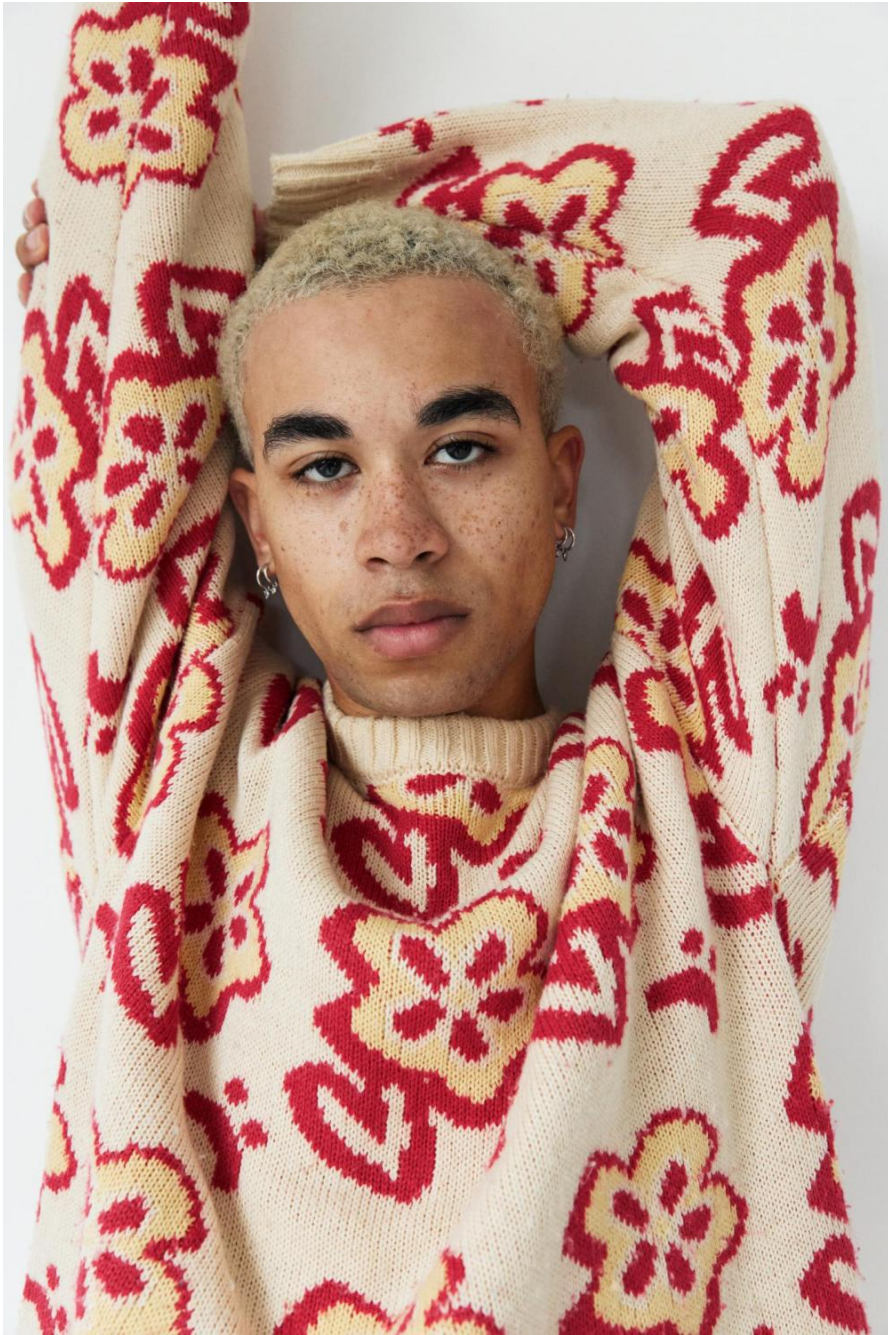

body
— LONDON —

0203 376 8696 | contact@bodylondon.com
Lyric House, Hammersmith Road, London, W14 0QL