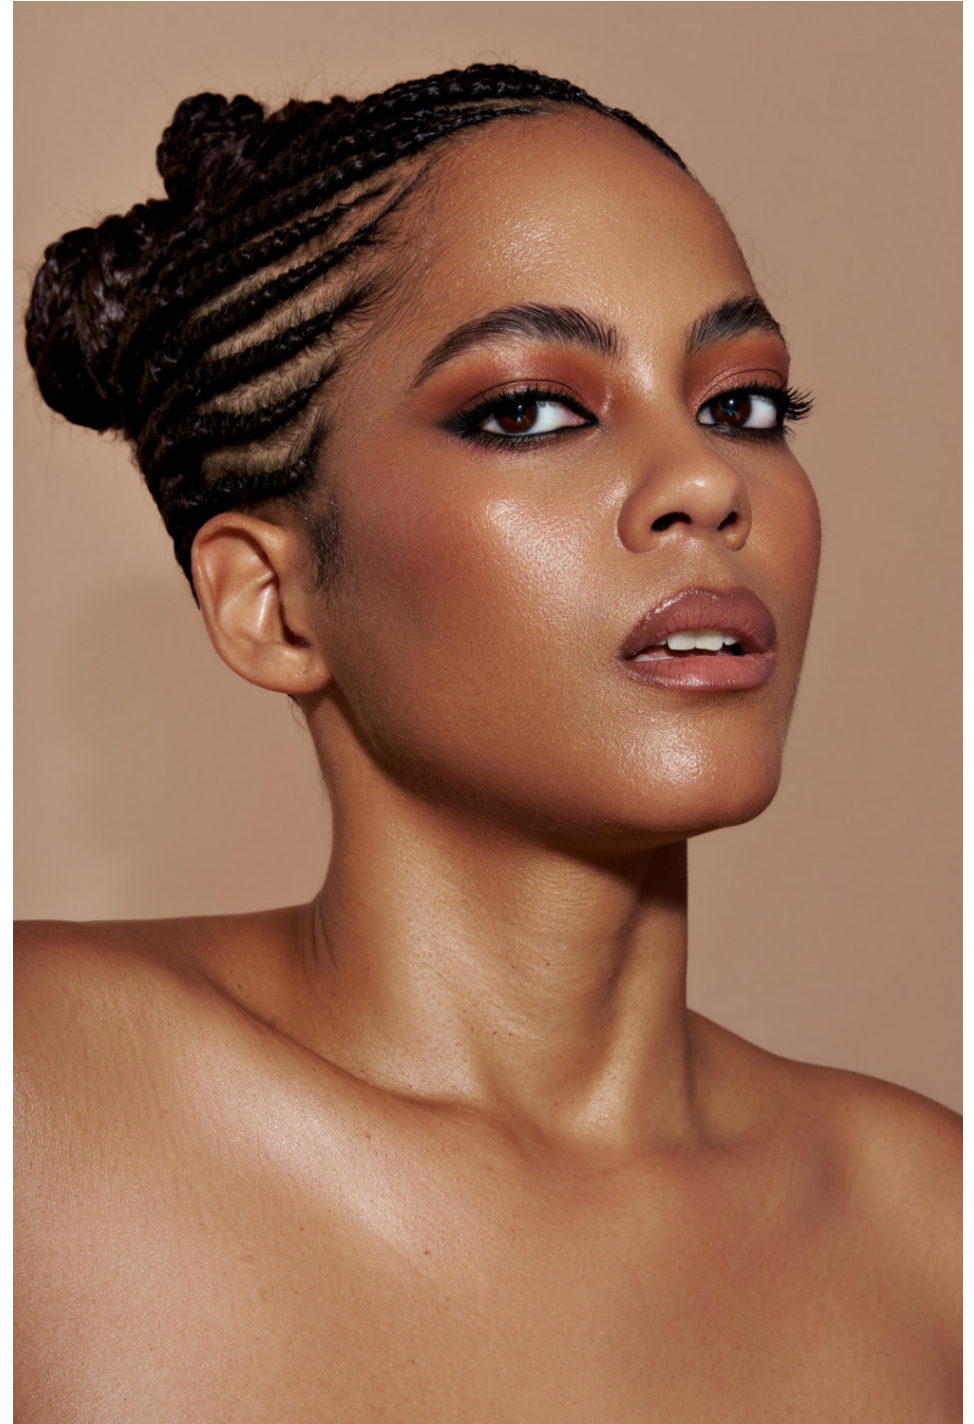

# Angela Elani

height 179 cm / 5ft 10.5"  
chest 96 cm / 38"  
waist 79 cm / 31"  
hip 113 cm / 44.5"  
dress 14 / 42  
shoe 8 / 41  
eyes Brown  
hair Black

body  
— LONDON —

0203 376 8696 | [contact@bodylondon.com](mailto:contact@bodylondon.com)  
Lyric House, Hammersmith Road, London, W14 0QL