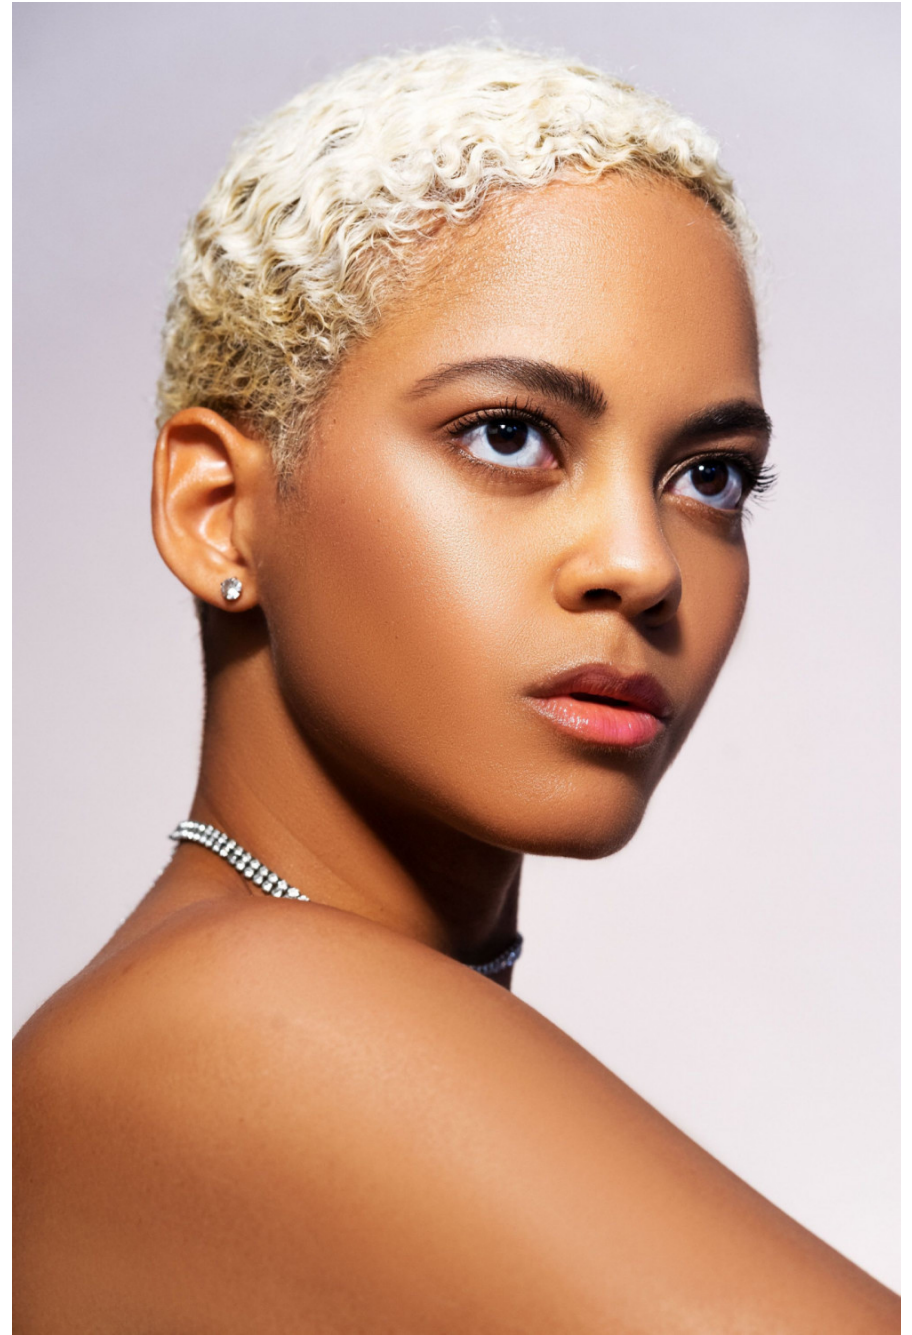

body
— LONDON —

0203 376 8696 | contact@bodylondon.com
Lyric House, Hammersmith Road, London, W14 0QL