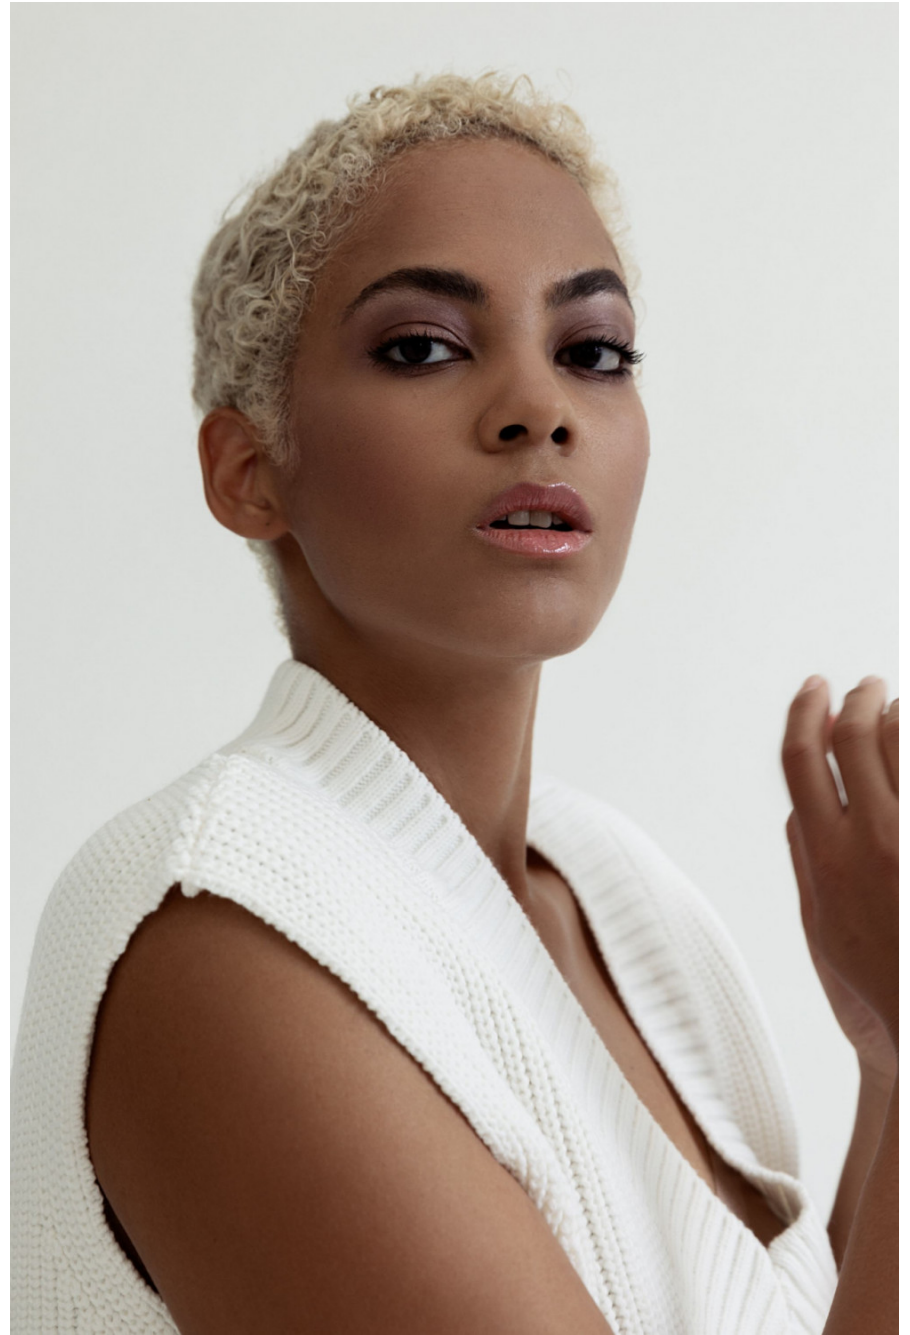

body
— LONDON —

0203 376 8696 | contact@bodylondon.com
Lyric House, Hammersmith Road, London, W14 0QL