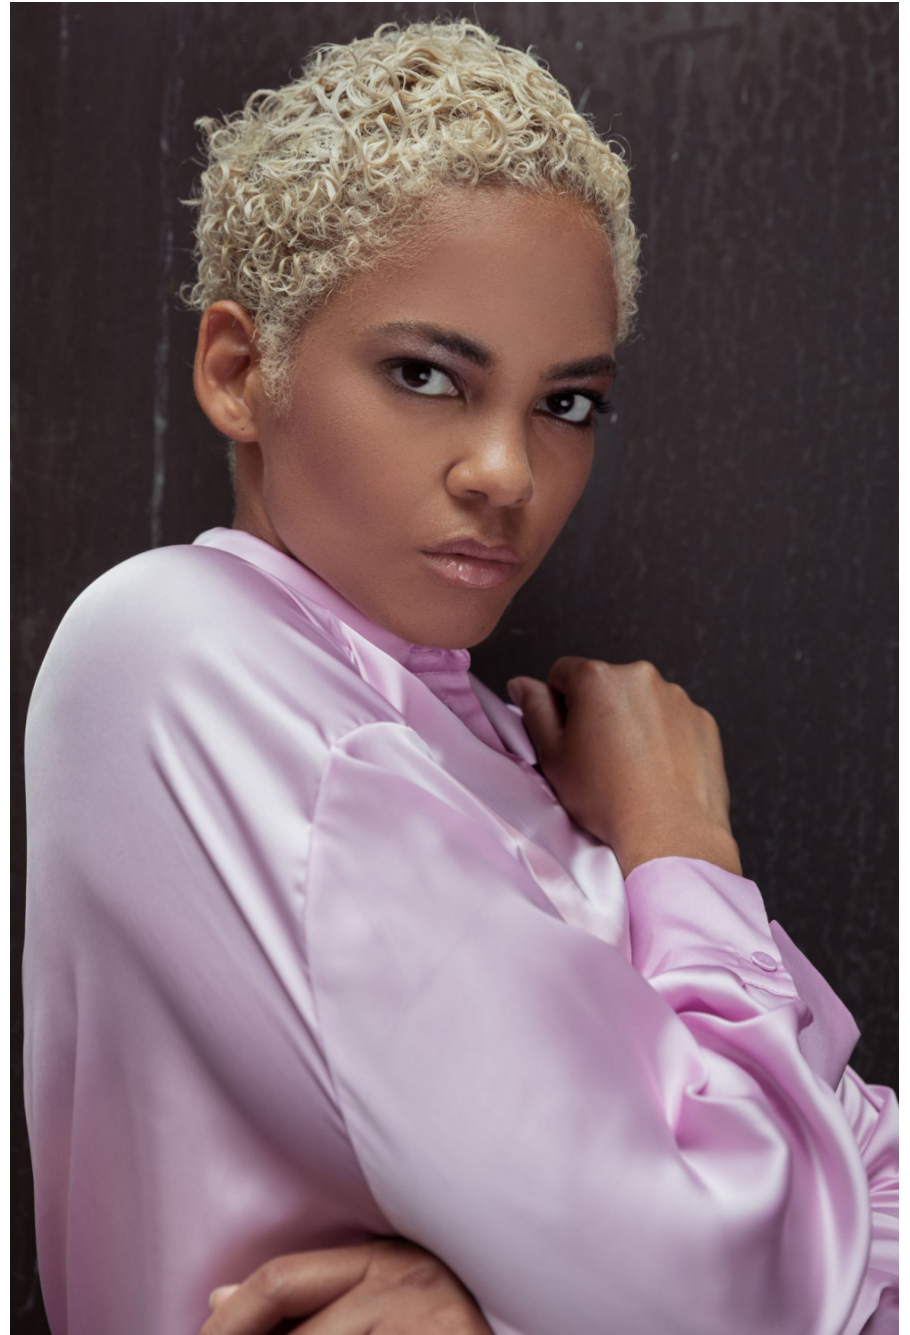

body
— LONDON —

0203 376 8696 | contact@bodylondon.com
Lyric House, Hammersmith Road, London, W14 0QL