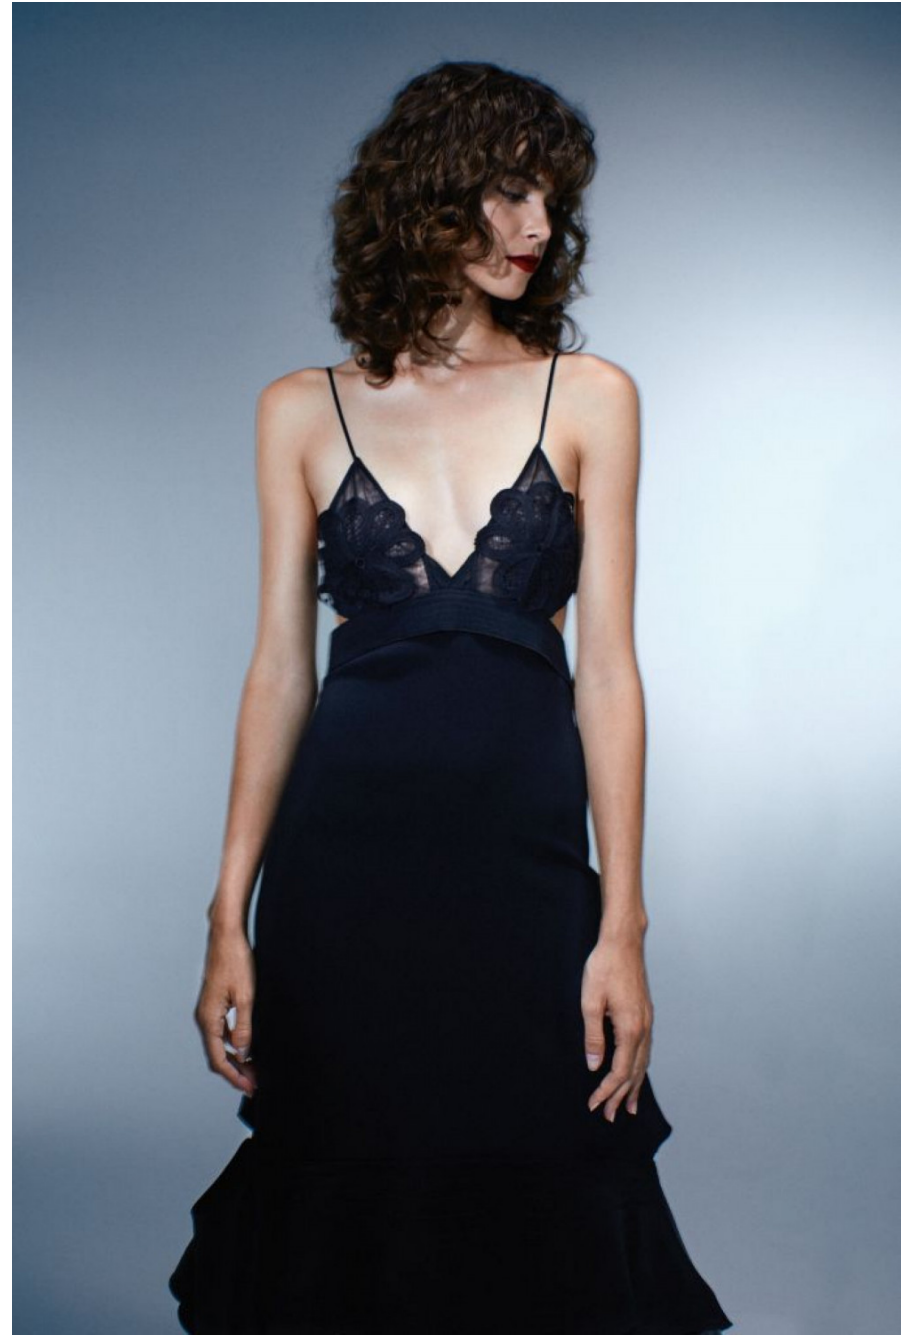

body
— LONDON —

0203 376 8696 | contact@bodylondon.com
Lyric House, Hammersmith Road, London, W14 0QL