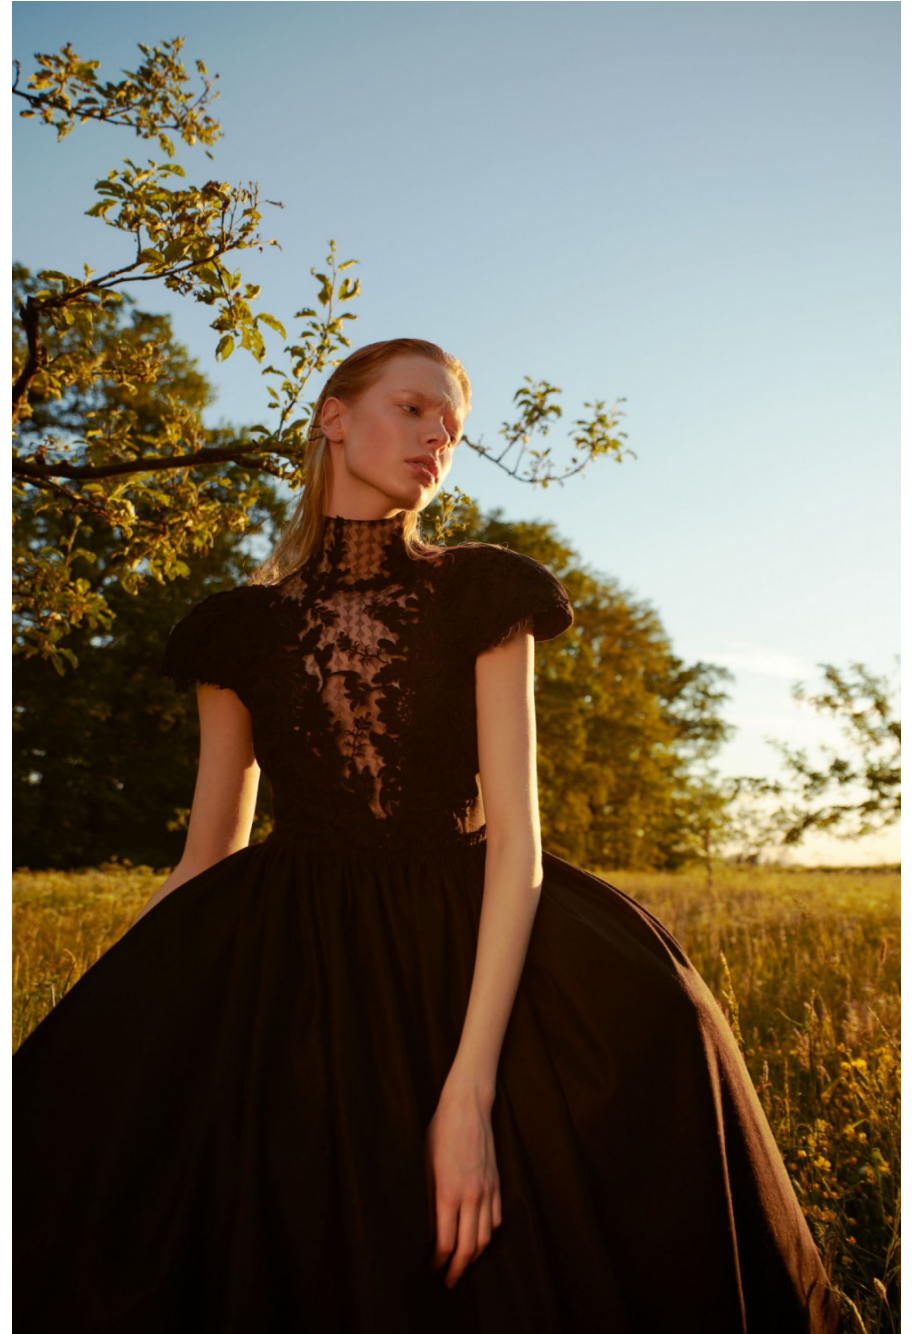

body
— LONDON —

0203 376 8696 | contact@bodylondon.com
Lyric House, Hammersmith Road, London, W14 0QL