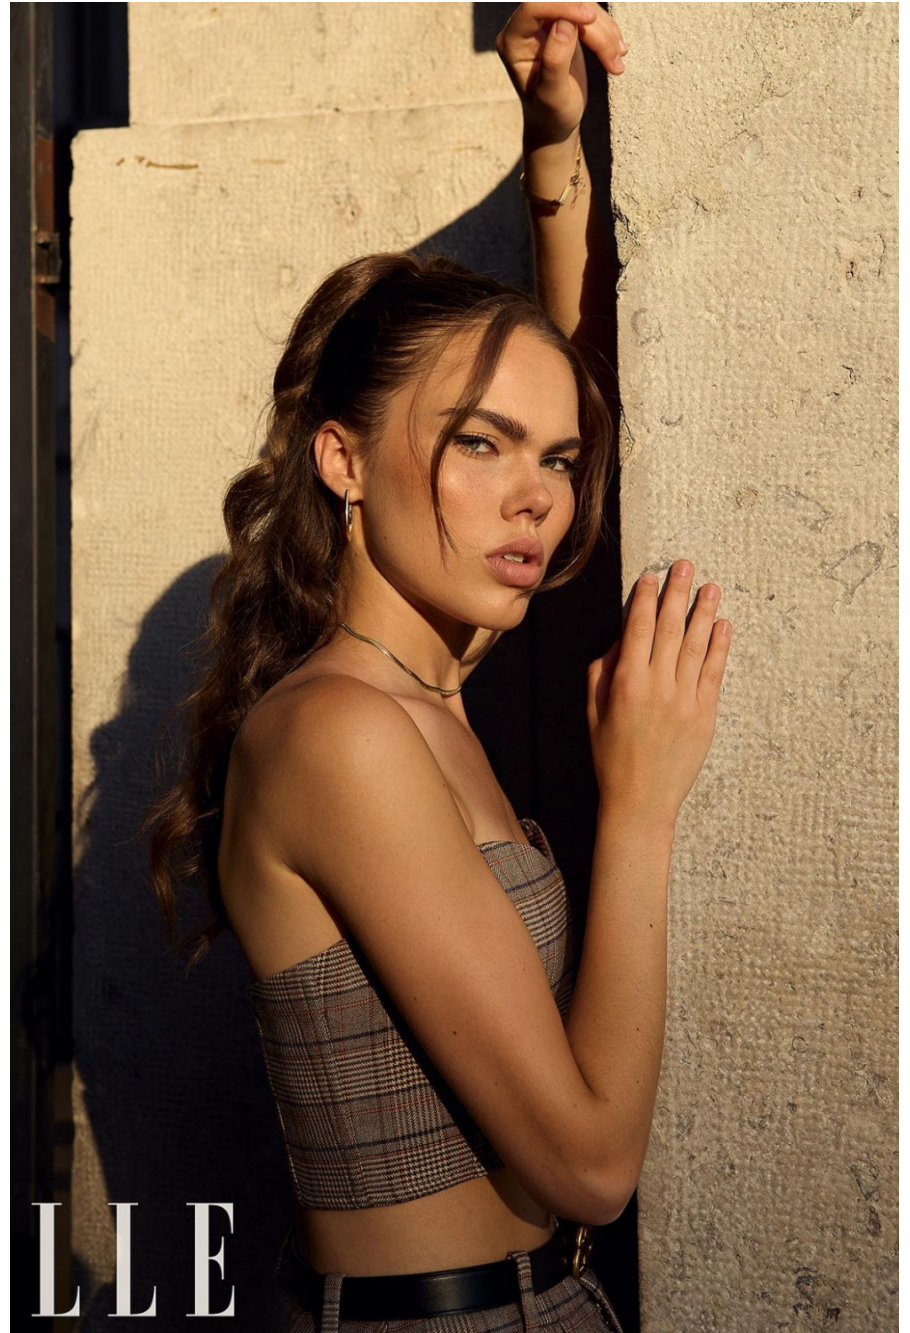

body
— LONDON —

0203 376 8696 | contact@bodylondon.com
Lyric House, Hammersmith Road, London, W14 0QL