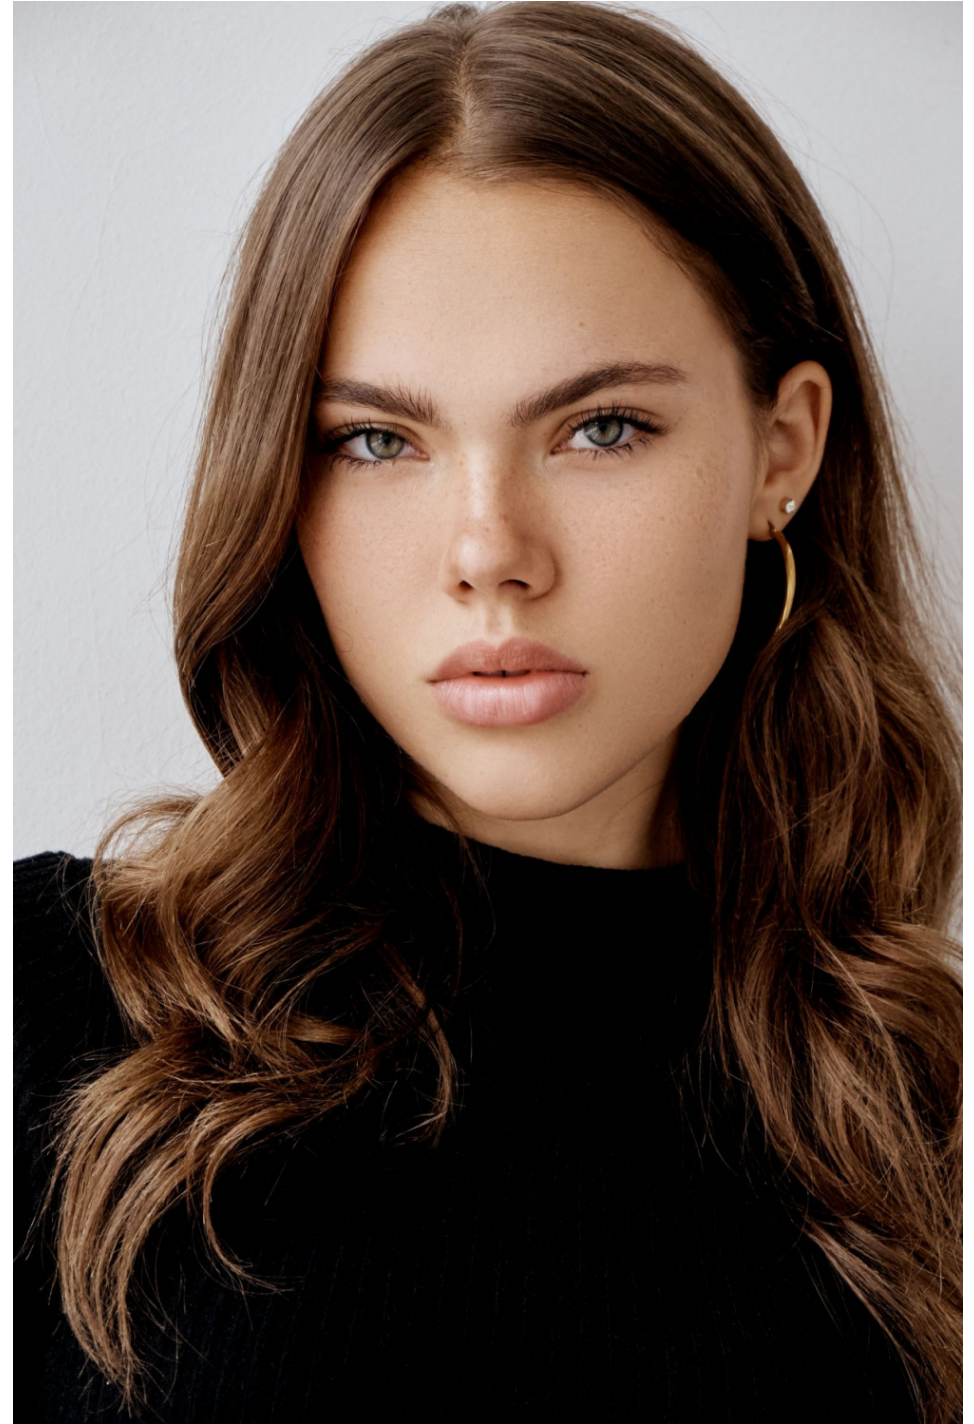

Kim Decker

height 172 cm / 5ft 7.5"

chest 79 cm / 31"

waist 60 cm / 23.5"

hip 91 cm / 36"

dress 8 / 36

shoe 5 / 38

eyes Green

hair Brown

body
— LONDON —

0203 376 8696 | contact@bodylondon.com
Lyric House, Hammersmith Road, London, W14 0QL