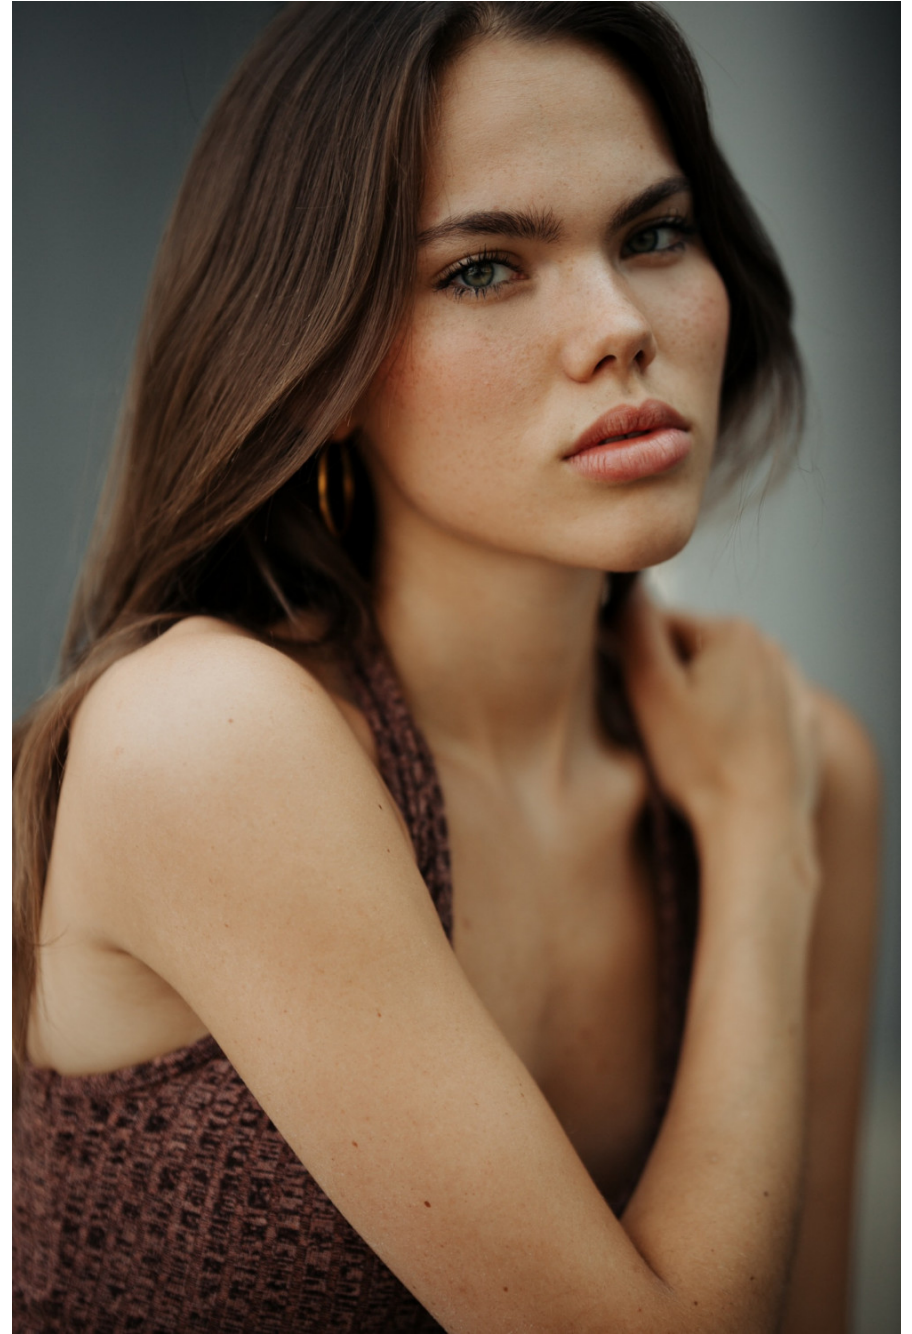

body
— LONDON —

0203 376 8696 | contact@bodylondon.com
Lyric House, Hammersmith Road, London, W14 0QL