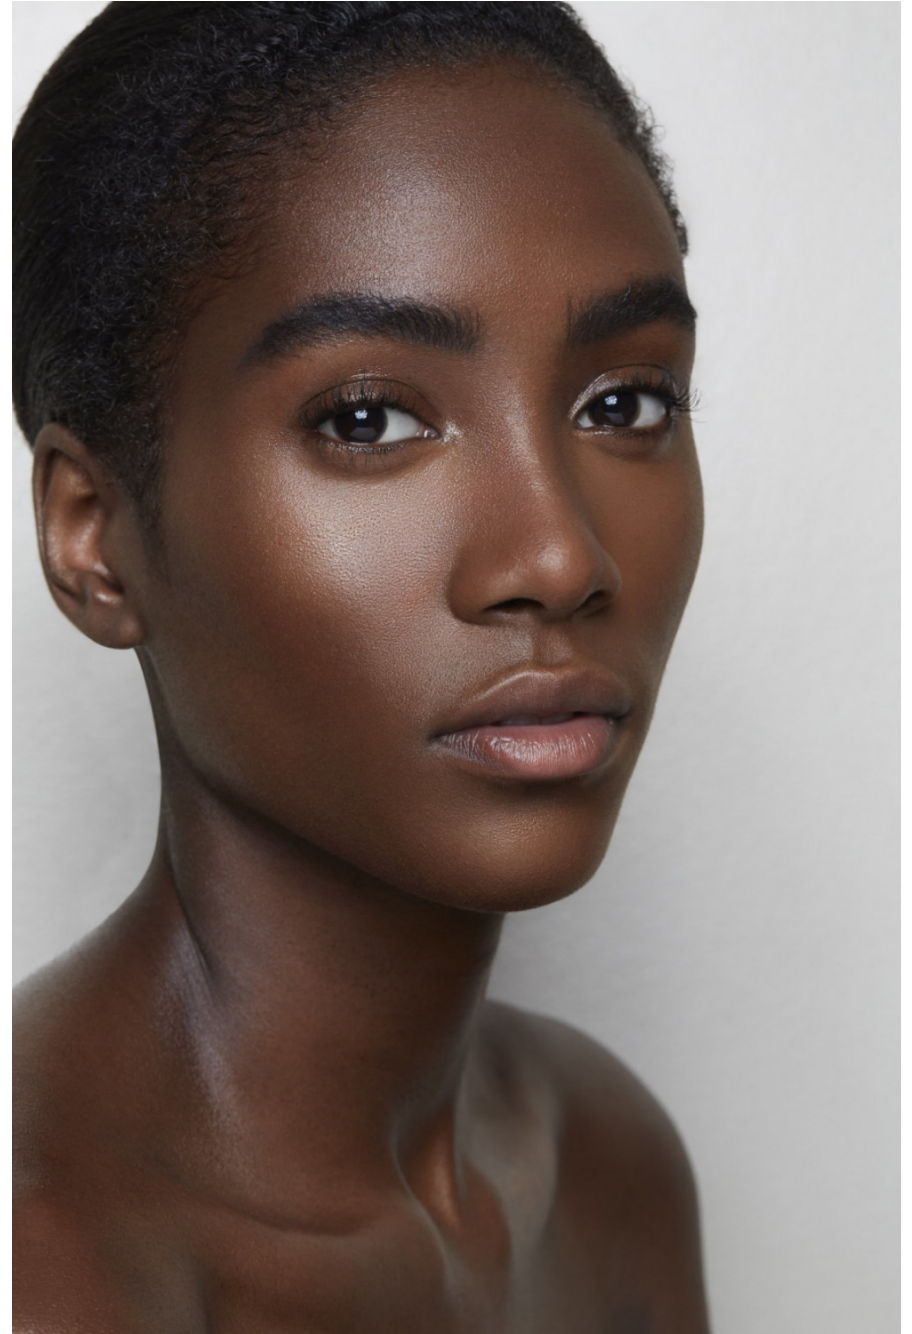

body
— LONDON —

0203 376 8696 | contact@bodylondon.com
Lyric House, Hammersmith Road, London, W14 0QL