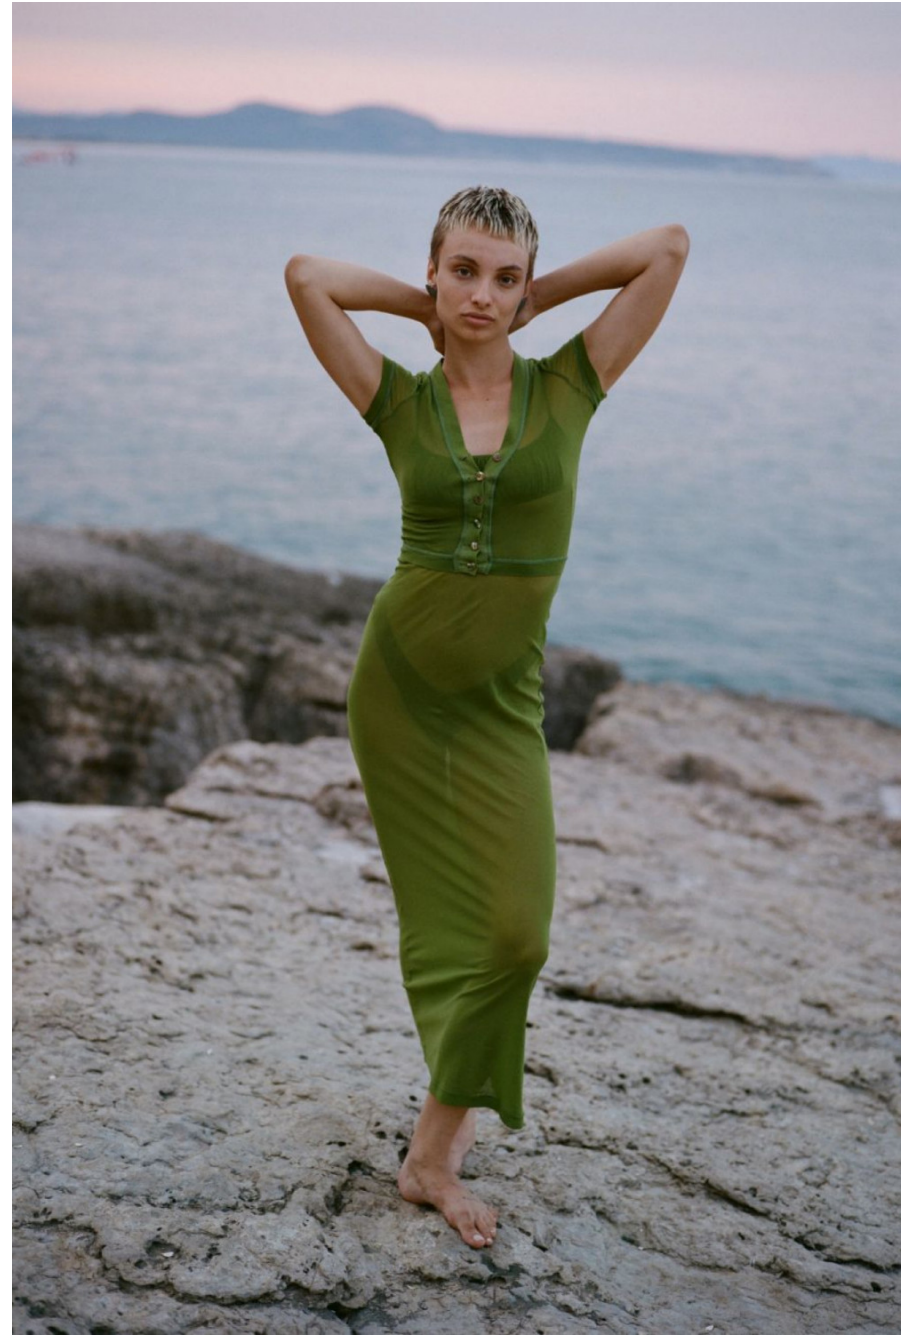

body
— LONDON —

0203 376 8696 | contact@bodylondon.com
Lyric House, Hammersmith Road, London, W14 0QL