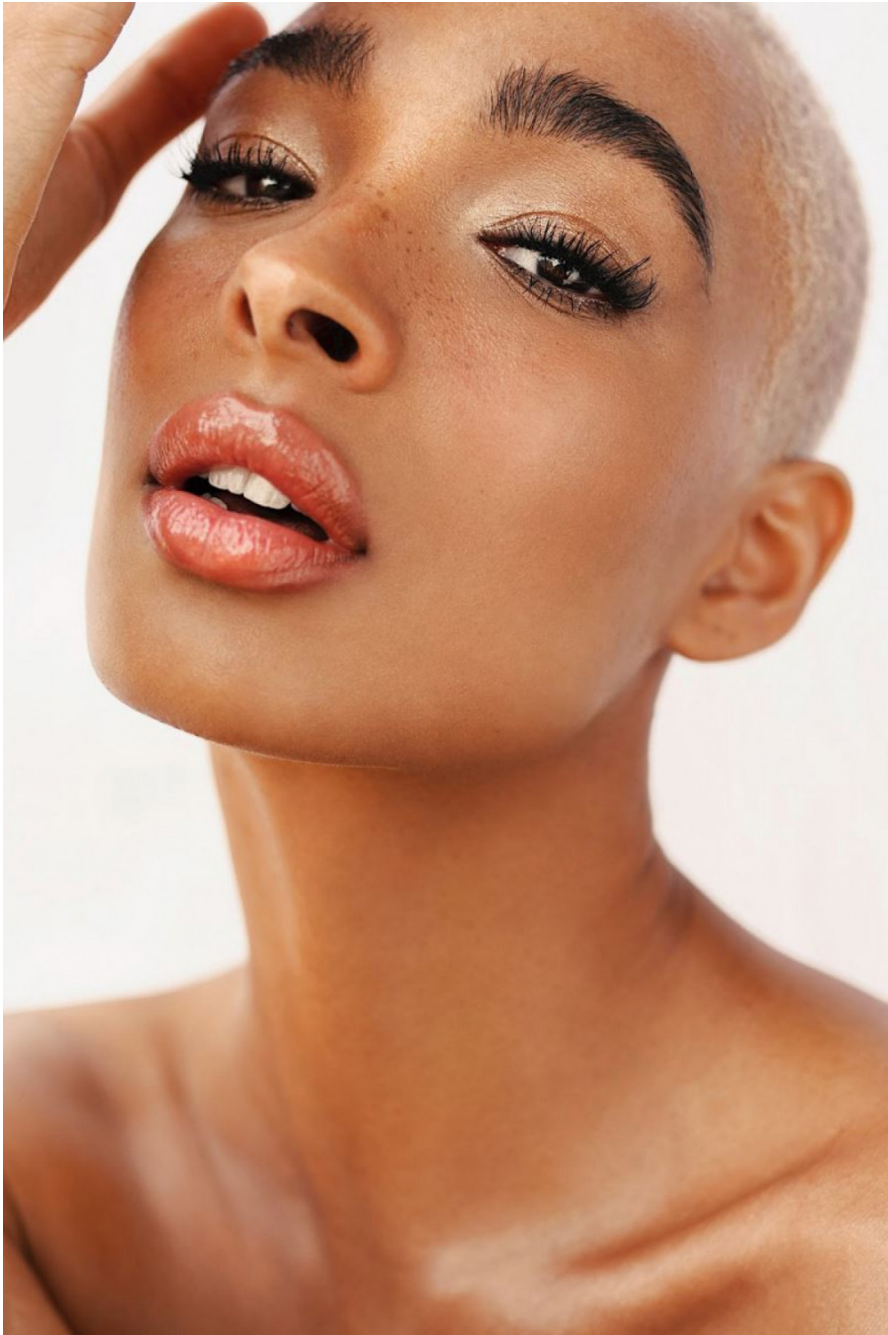

body
— LONDON —

0203 376 8696 | contact@bodylondon.com
Lyric House, Hammersmith Road, London, W14 0QL