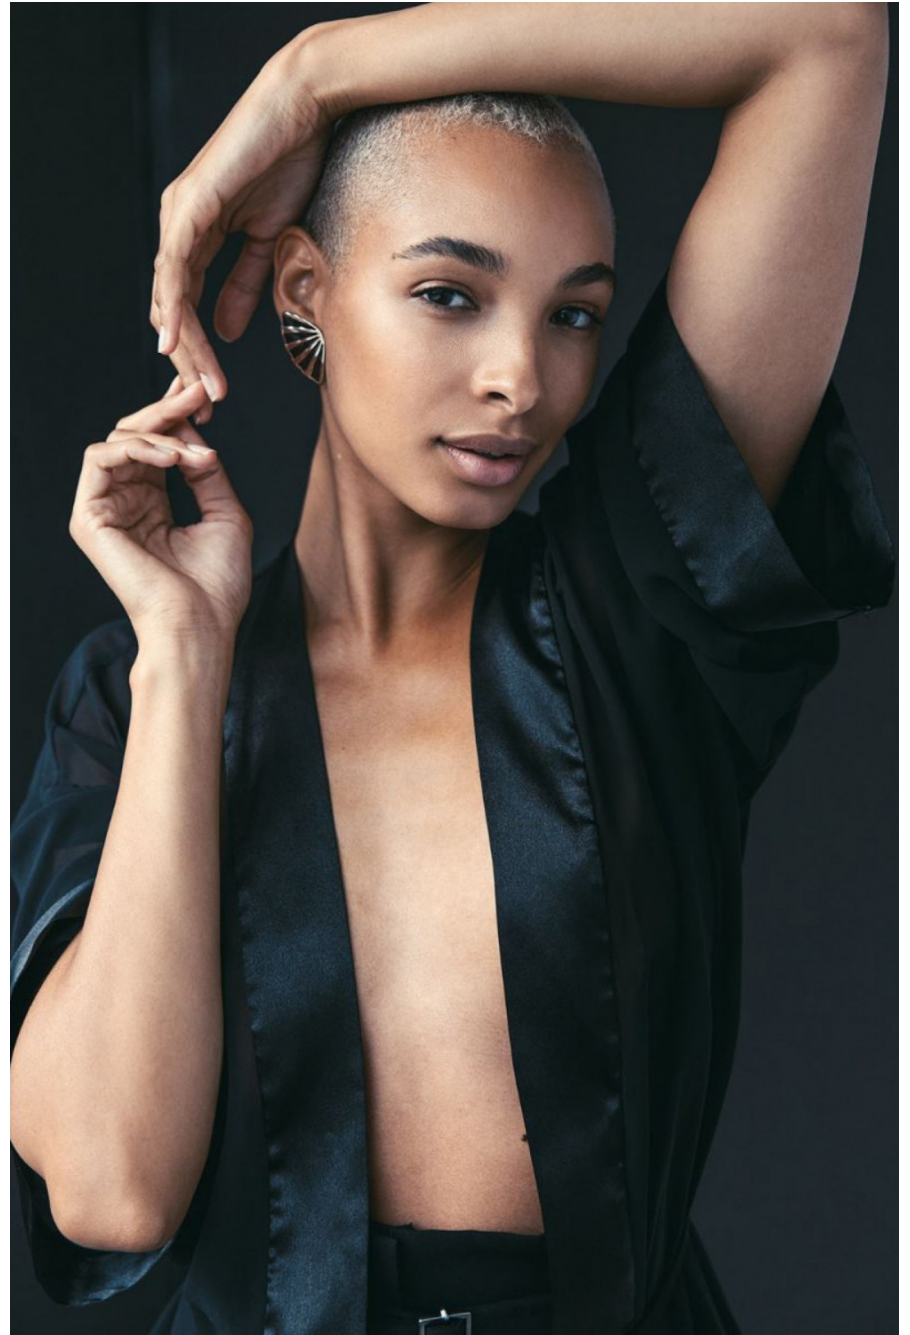

Elisabeth Bourdin

height 173 cm / 5ft 8"
chest 82 cm / 32.5"
waist 64 cm / 25"
hip 95 cm / 37.5"
dress 8 / 36
shoe 7 / 40
eyes Brown
hair Blonde

body
— LONDON —

0203 376 8696 | contact@bodylondon.com
Lyric House, Hammersmith Road, London, W14 0QL