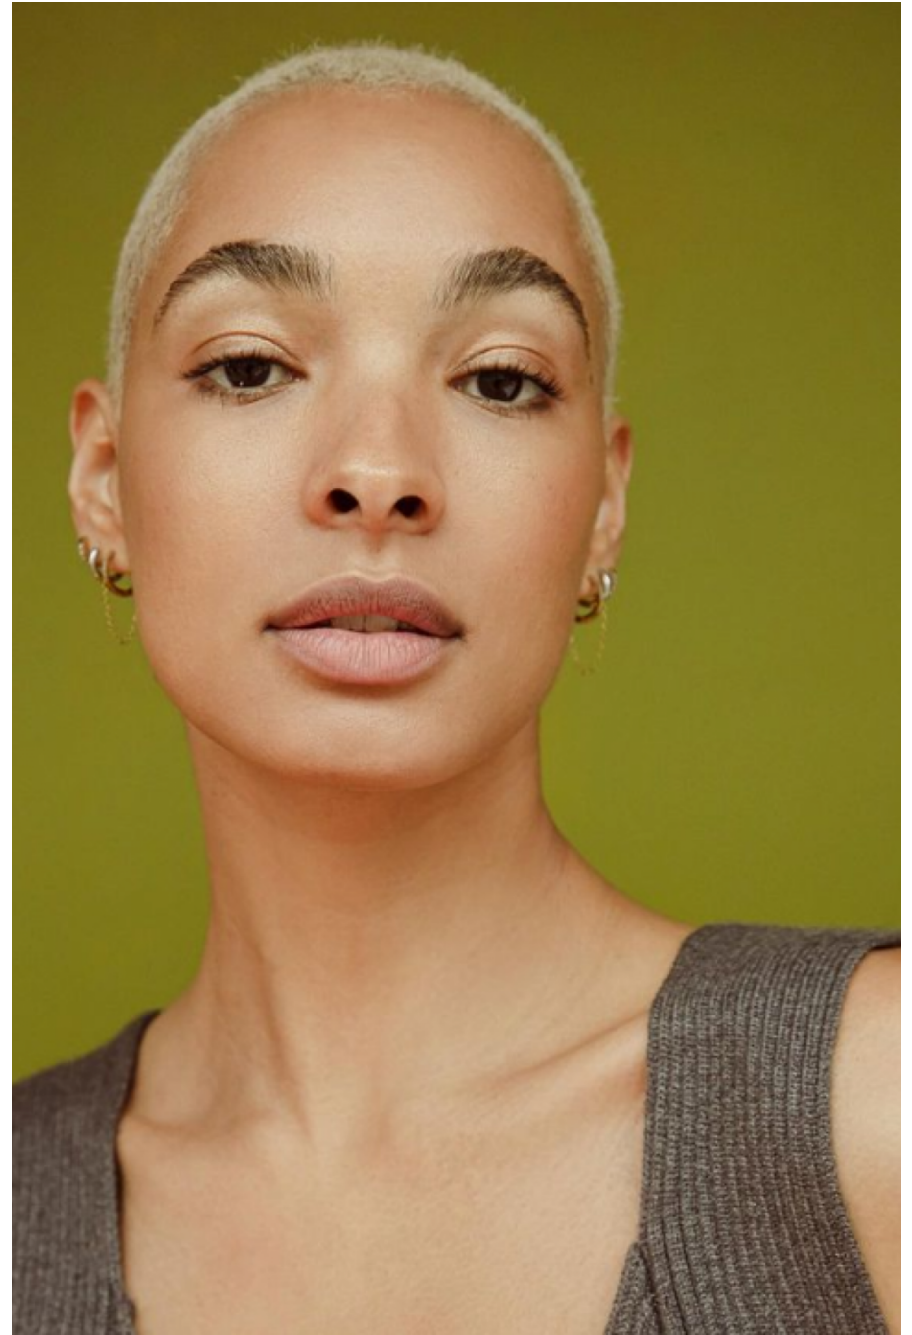

body
— LONDON —

0203 376 8696 | contact@bodylondon.com
Lyric House, Hammersmith Road, London, W14 0QL