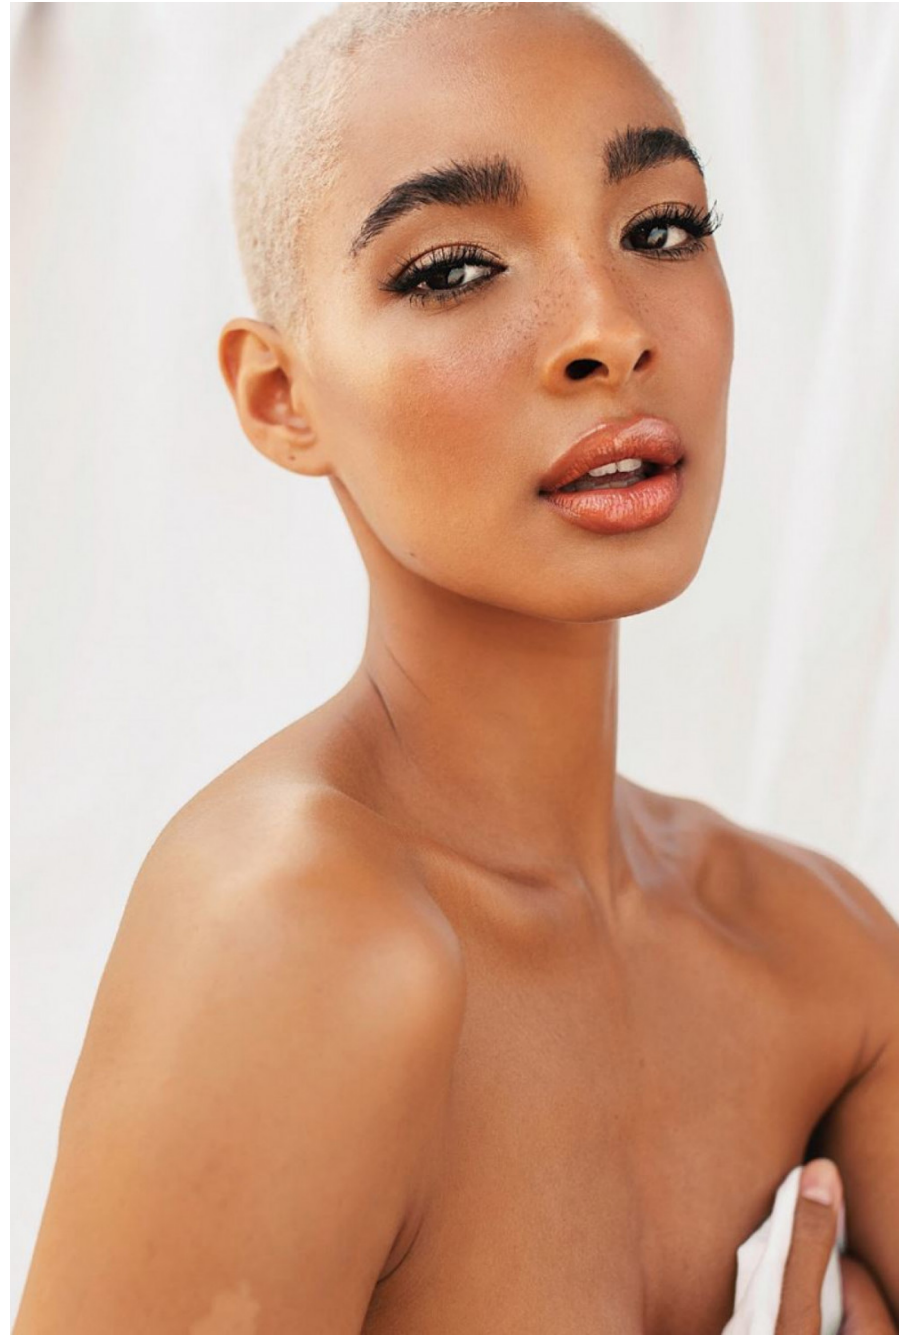

Elisabeth Bourdin

height 173 cm / 5ft 8"
chest 82 cm / 32.5"
waist 64 cm / 25"
hip 95 cm / 37.5"
dress 8 / 36
shoe 7 / 40
eyes Brown
hair Blonde

body
— LONDON —

0203 376 8696 | contact@bodylondon.com
Lyric House, Hammersmith Road, London, W14 0QL