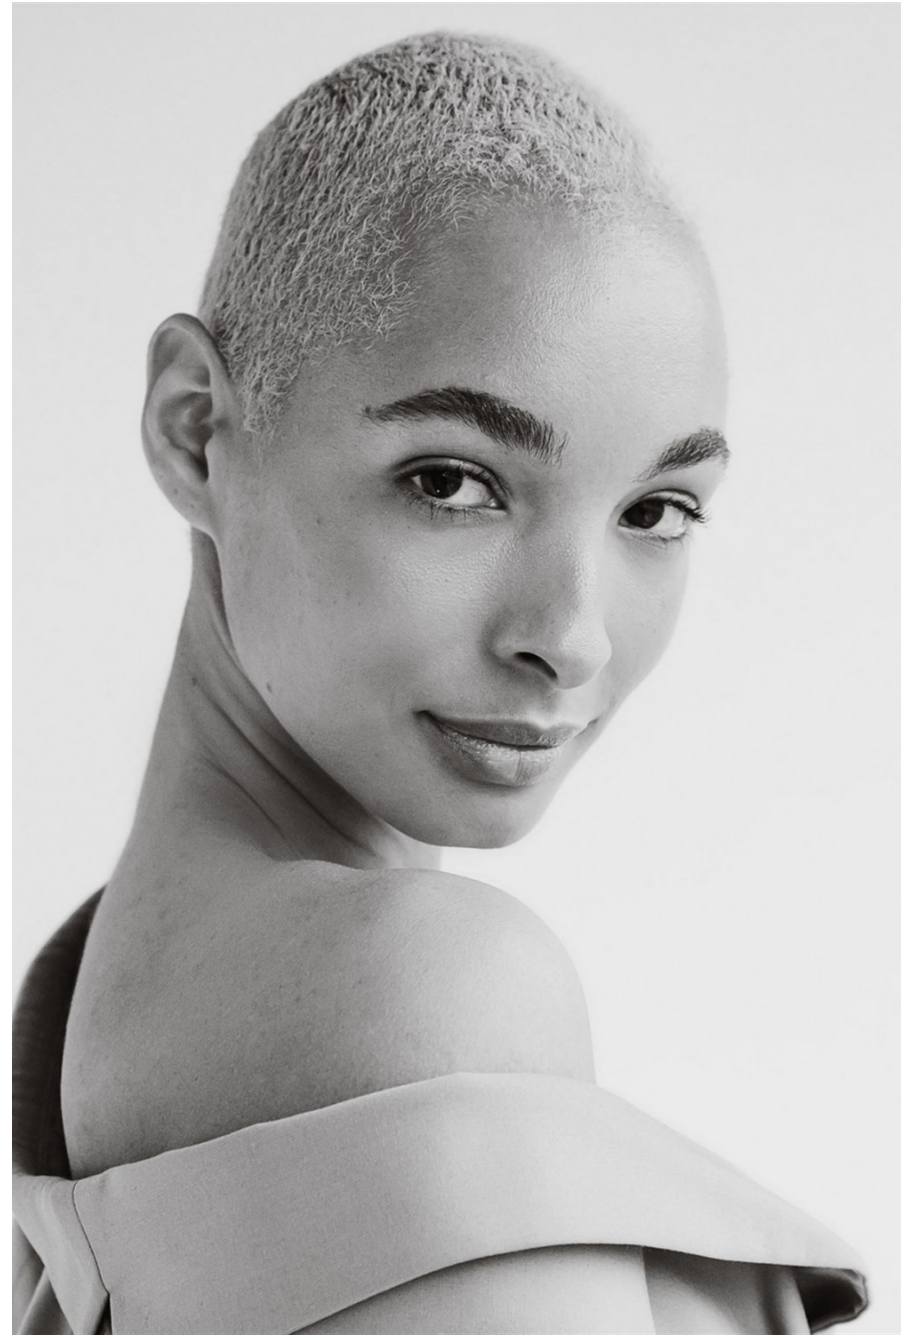

body
— LONDON —

0203 376 8696 | contact@bodylondon.com
Lyric House, Hammersmith Road, London, W14 0QL