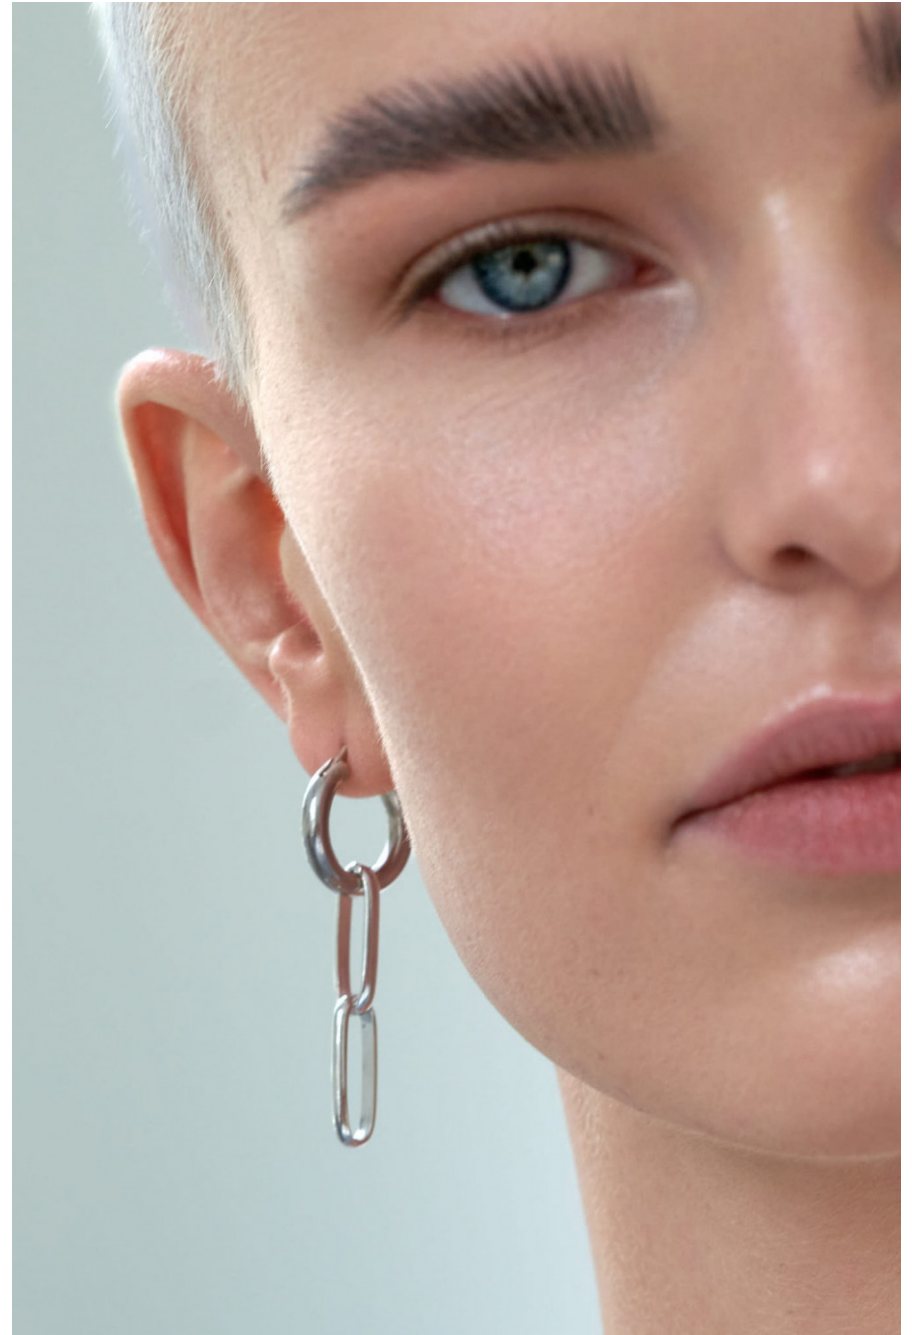

body
— LONDON —

0203 376 8696 | contact@bodylondon.com
Lyric House, Hammersmith Road, London, W14 0QL