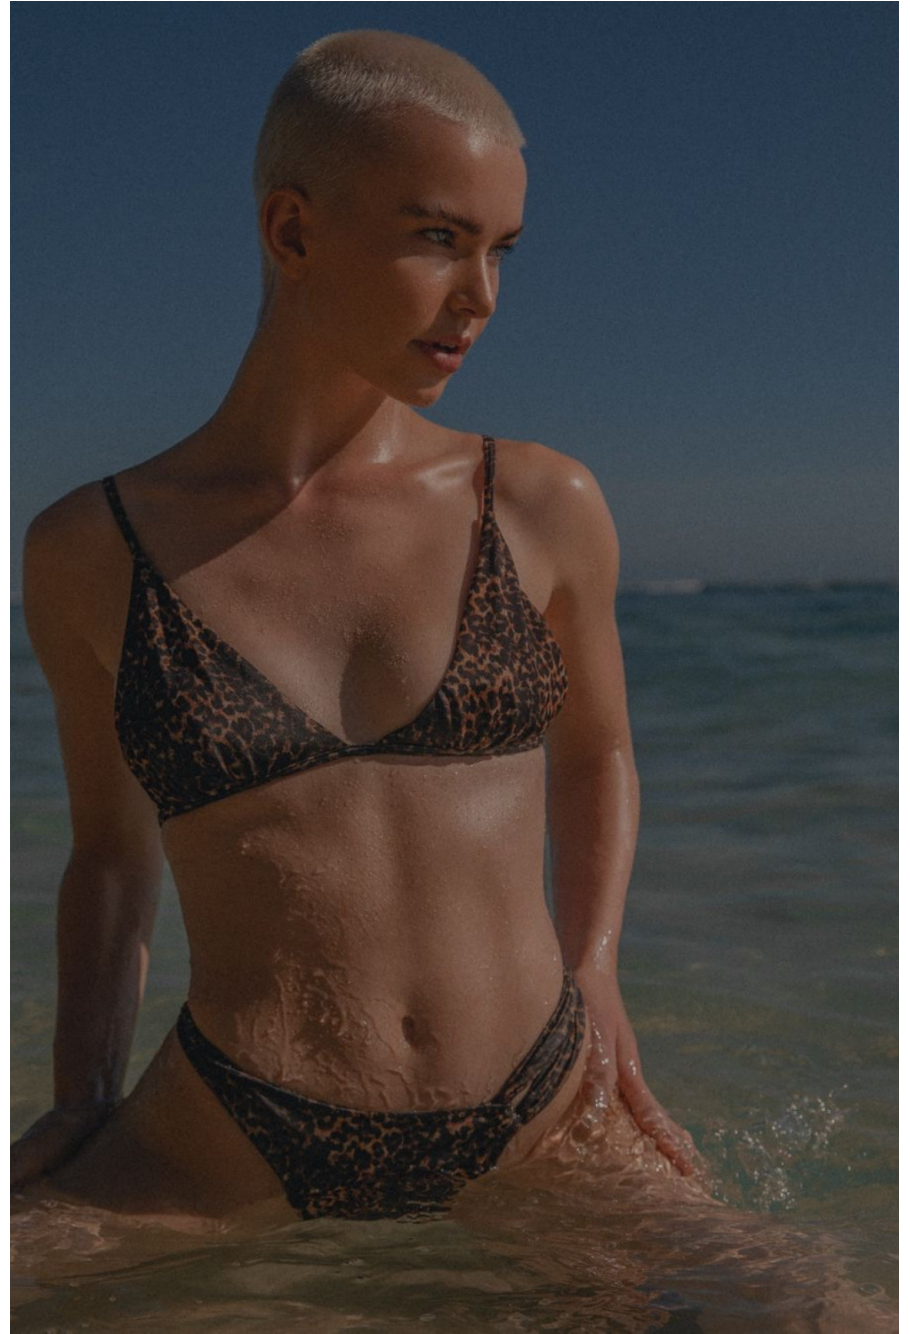

body
— LONDON —

0203 376 8696 | contact@bodylondon.com
Lyric House, Hammersmith Road, London, W14 0QL