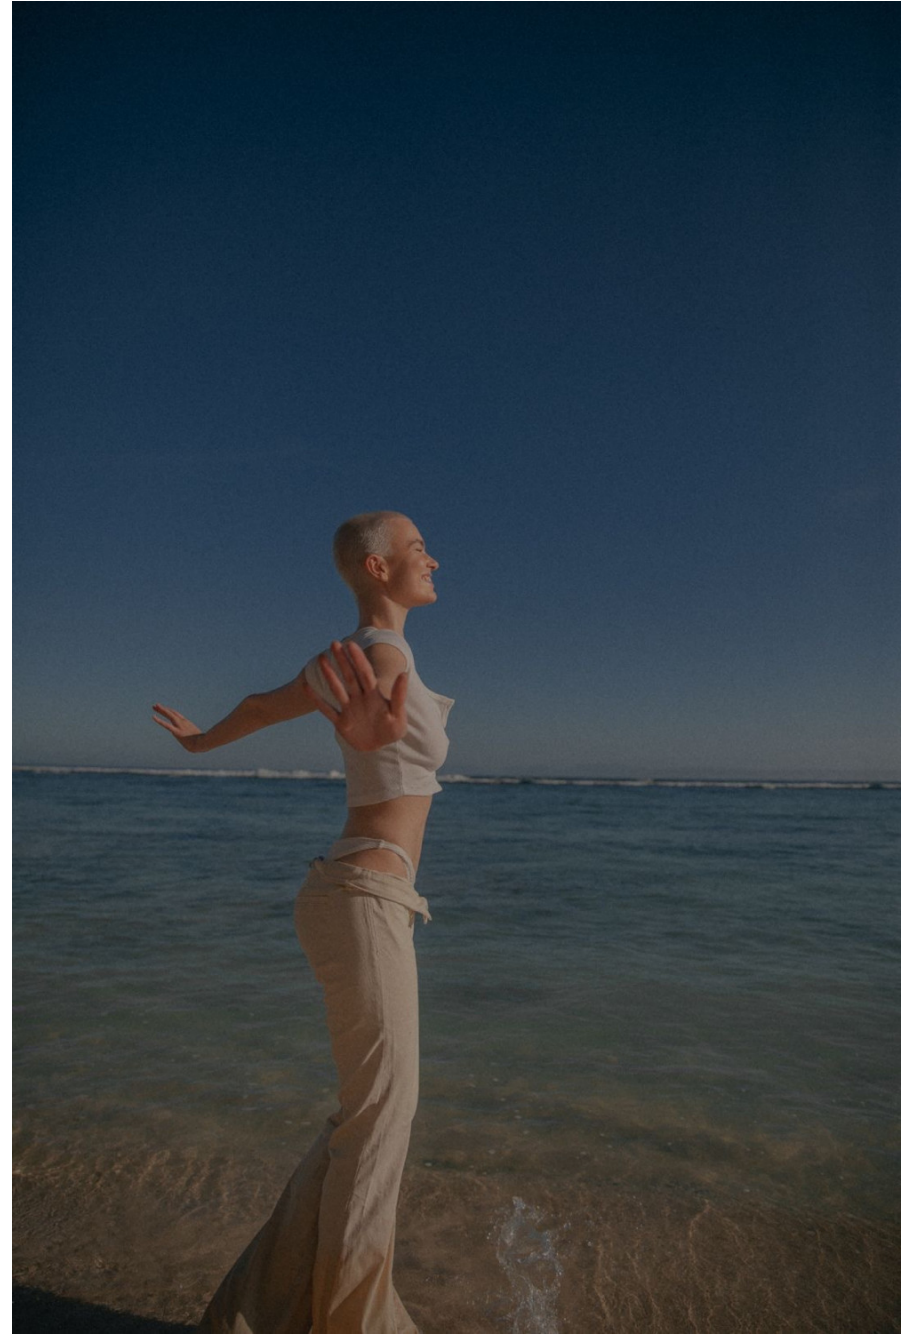

body
— LONDON —

0203 376 8696 | contact@bodylondon.com
Lyric House, Hammersmith Road, London, W14 0QL