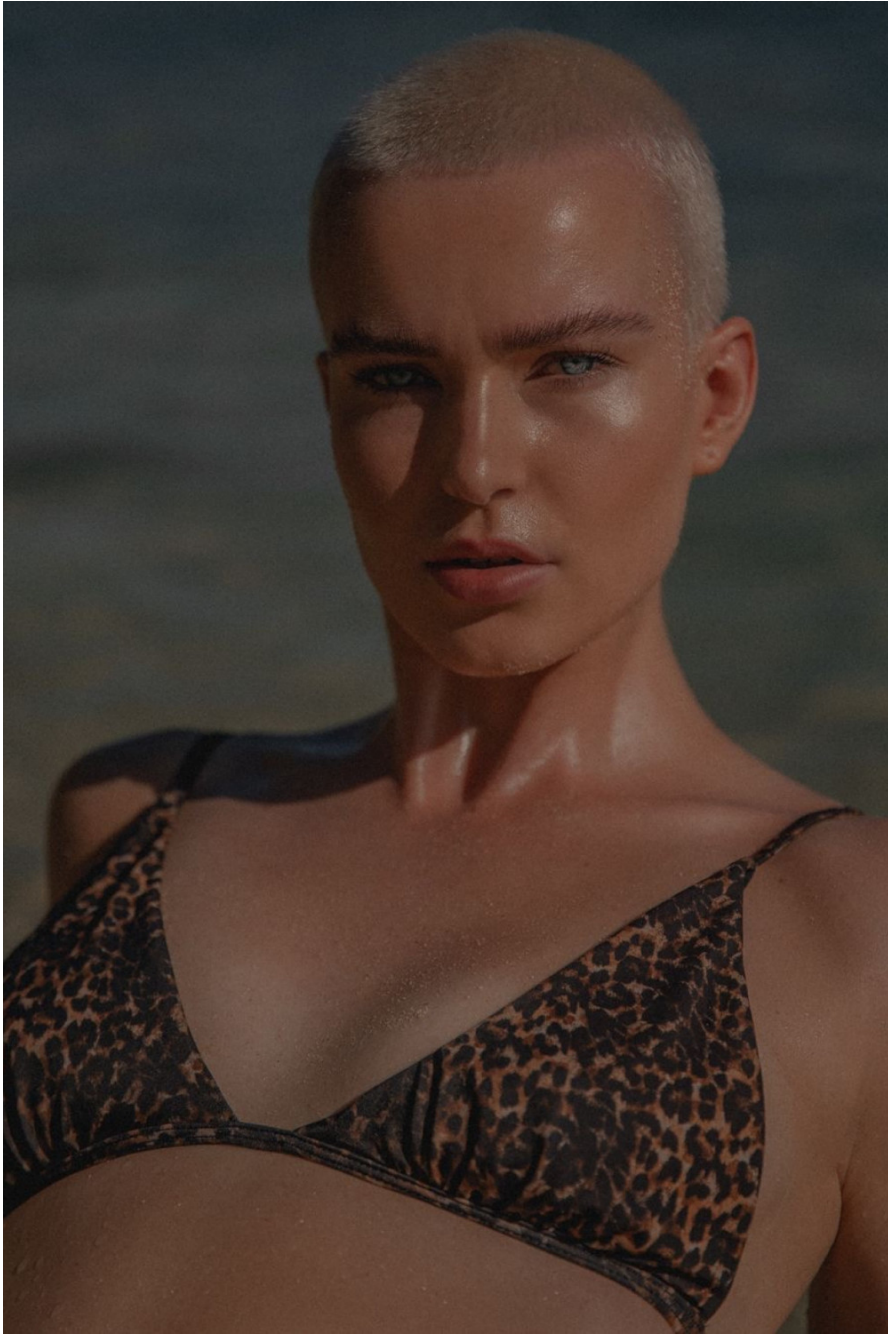

body
— LONDON —

0203 376 8696 | contact@bodylondon.com
Lyric House, Hammersmith Road, London, W14 0QL