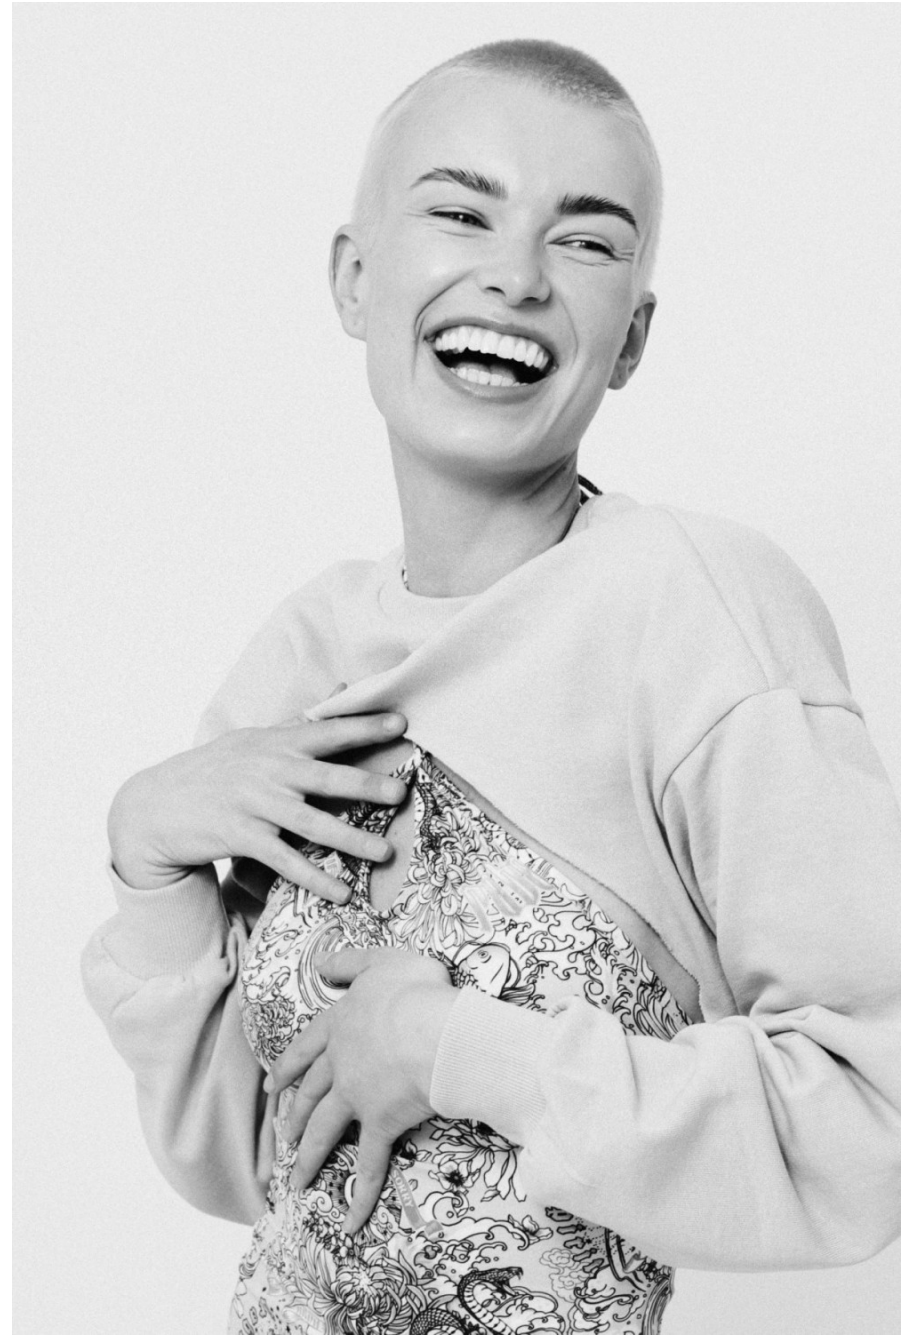

body
— LONDON —

0203 376 8696 | contact@bodylondon.com
Lyric House, Hammersmith Road, London, W14 0QL