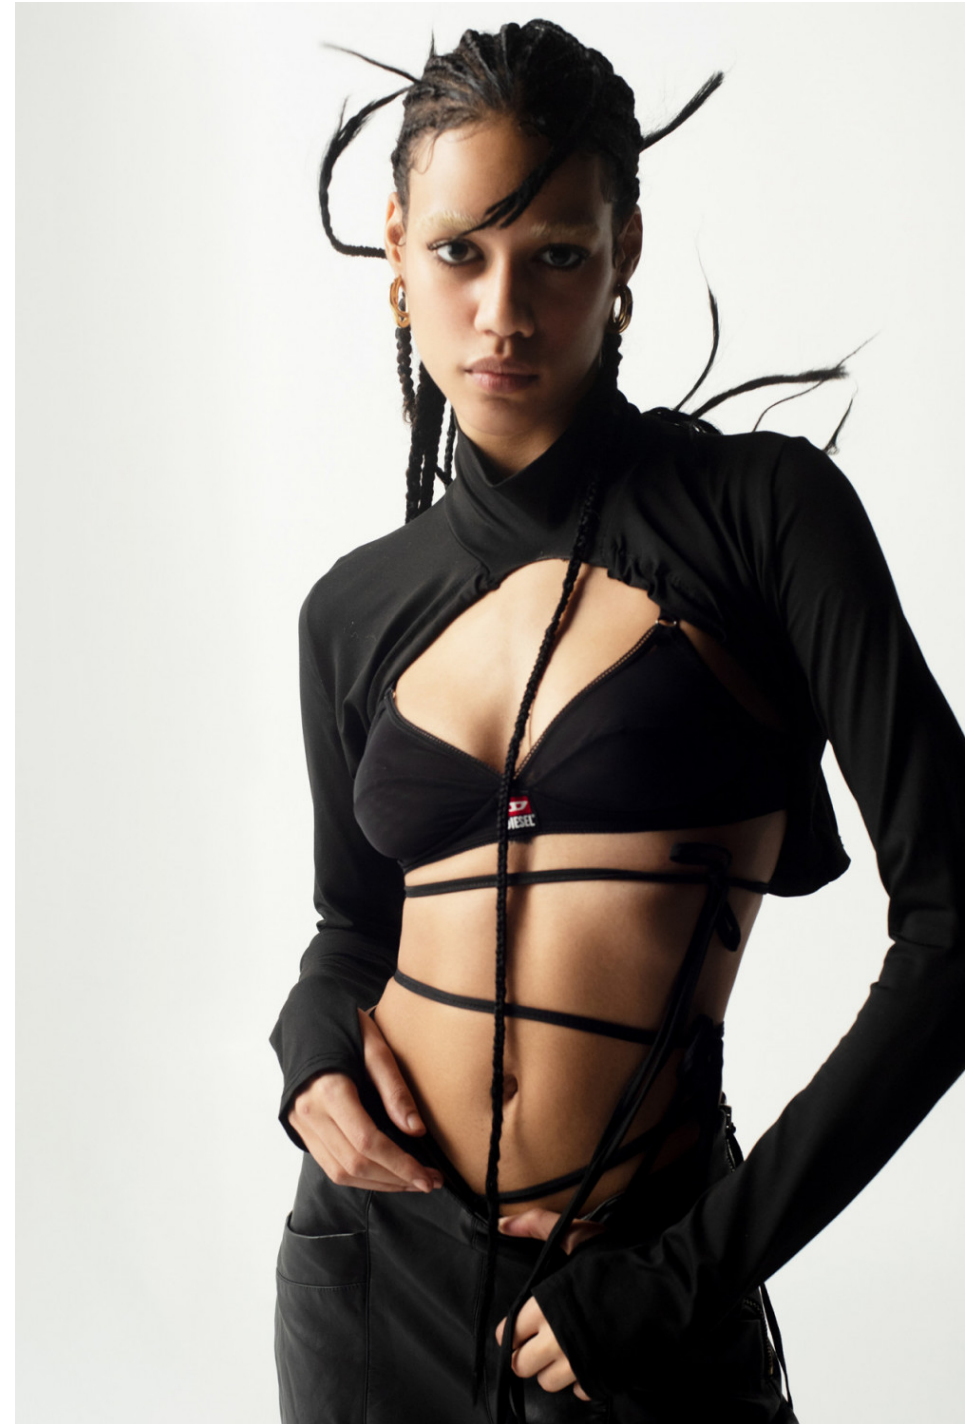

Perla Ventura Hidalgo

height 175 cm / 5ft 9"
chest 85 cm / 33.5"
waist 67 cm / 26.5"
hip 93 cm / 36.5"
dress 8 / 36
shoe 6 / 39
eyes Brown
hair Black

body
— LONDON —

0203 376 8696 | contact@bodylondon.com
Lyric House, Hammersmith Road, London, W14 0QL