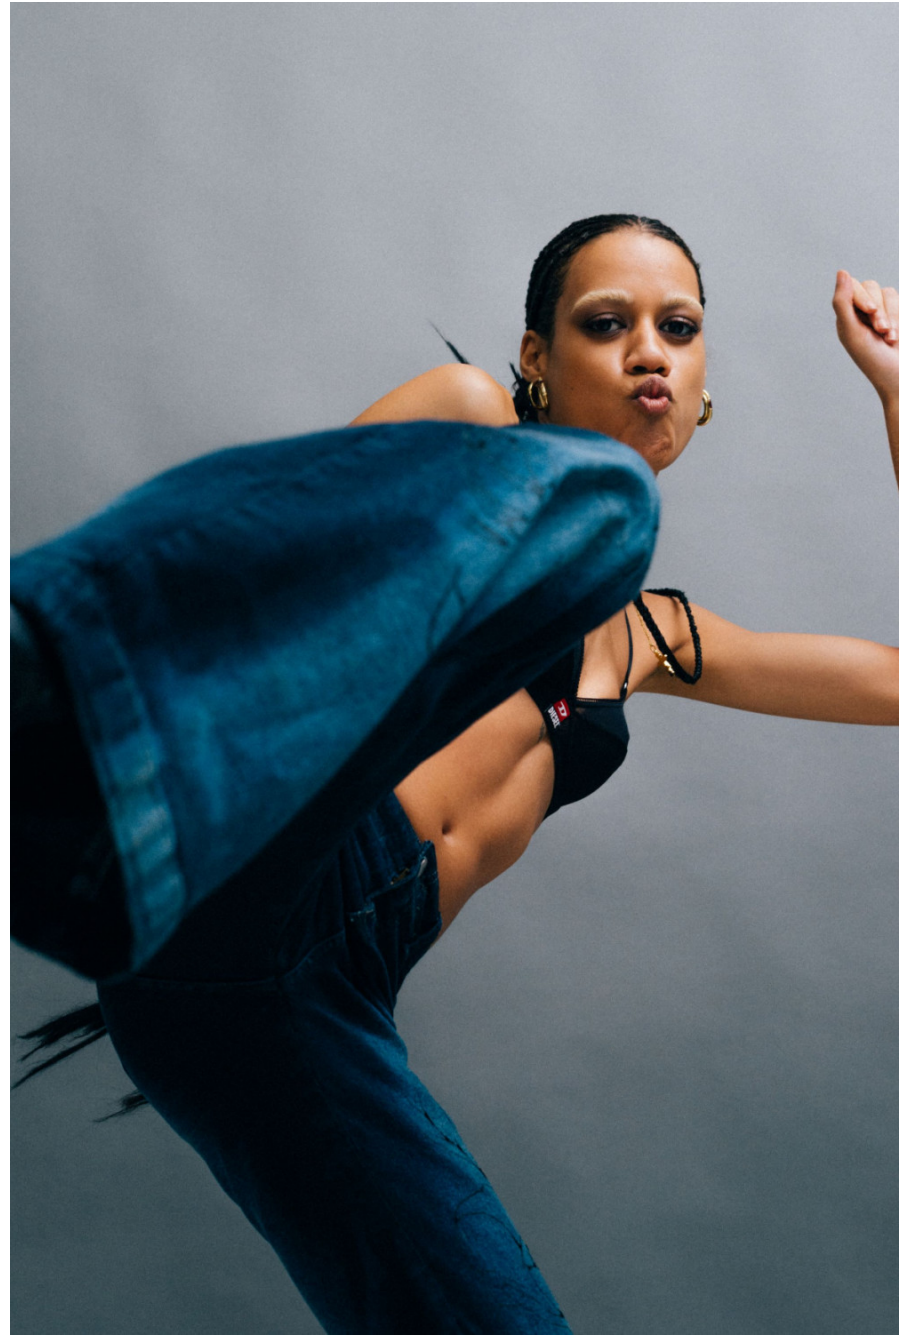

Perla Ventura Hidalgo

height 175 cm / 5ft 9"
chest 85 cm / 33.5"
waist 67 cm / 26.5"
hip 93 cm / 36.5"
dress 8 / 36
shoe 6 / 39
eyes Brown
hair Black

body
— LONDON —

0203 376 8696 | contact@bodylondon.com
Lyric House, Hammersmith Road, London, W14 0QL