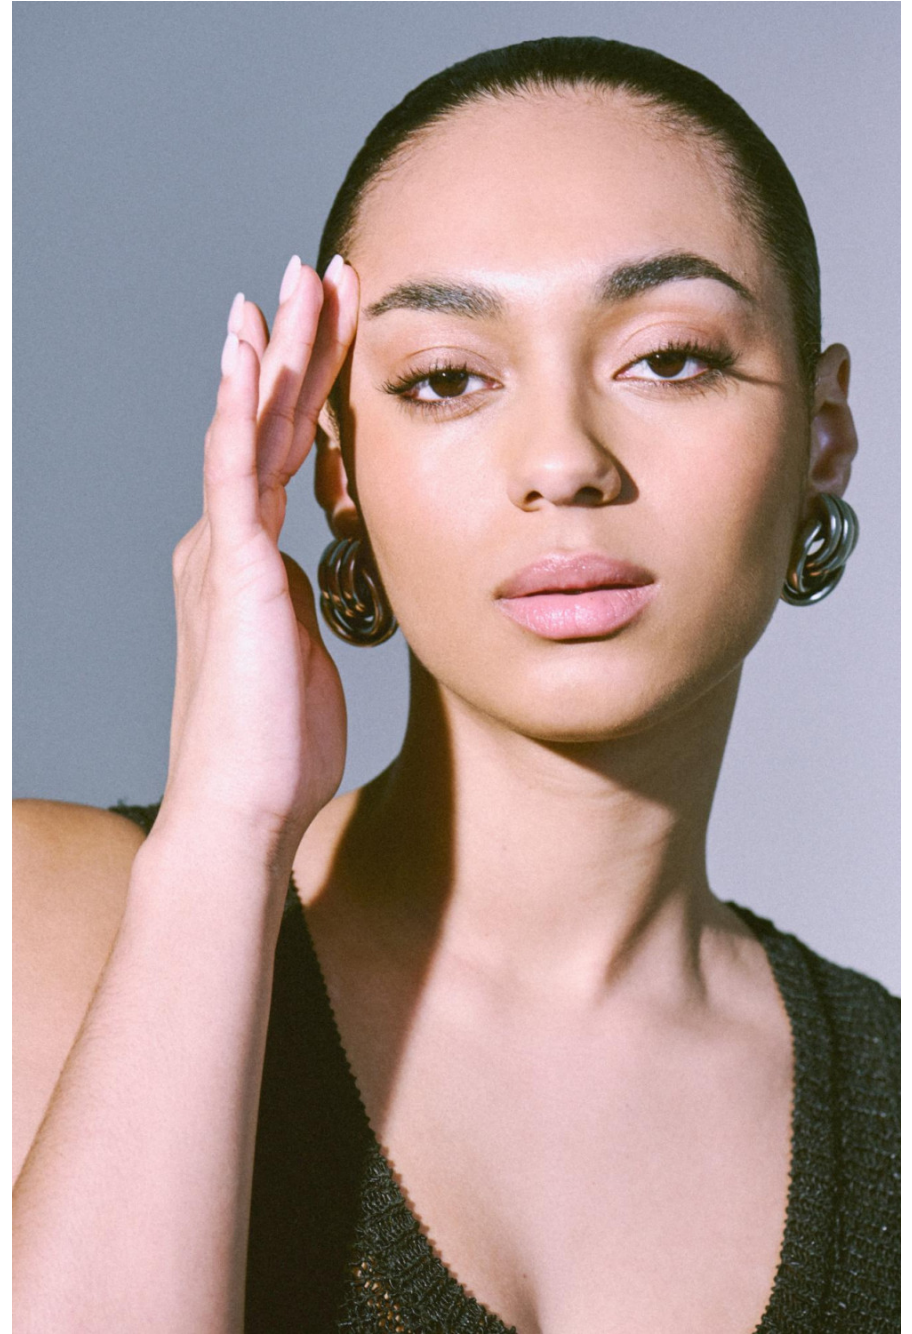

body
— LONDON —

0203 376 8696 | contact@bodylondon.com
Lyric House, Hammersmith Road, London, W14 0QL