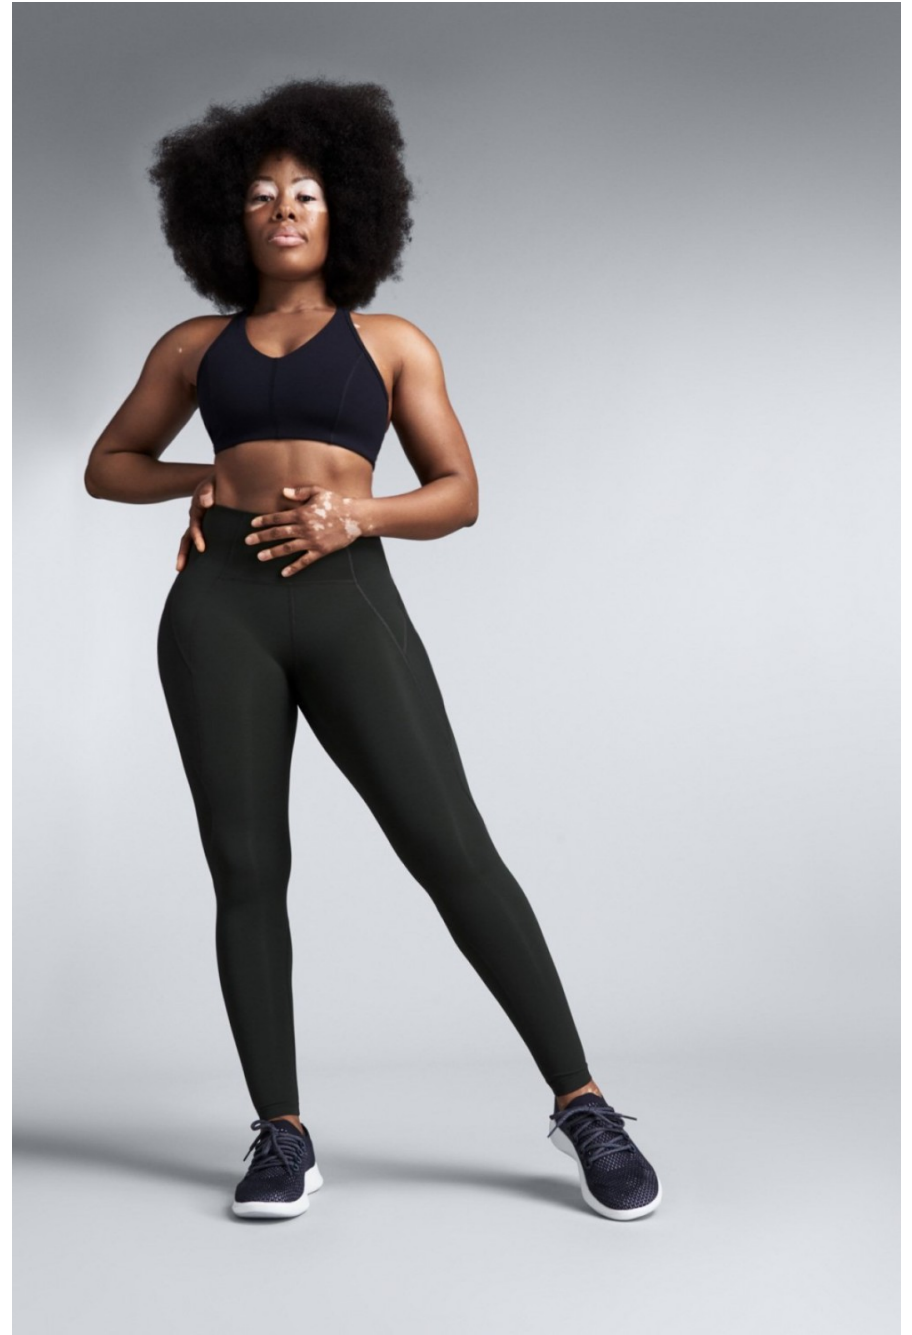

body
— LONDON —

0203 376 8696 | contact@bodylondon.com
Lyric House, Hammersmith Road, London, W14 0QL