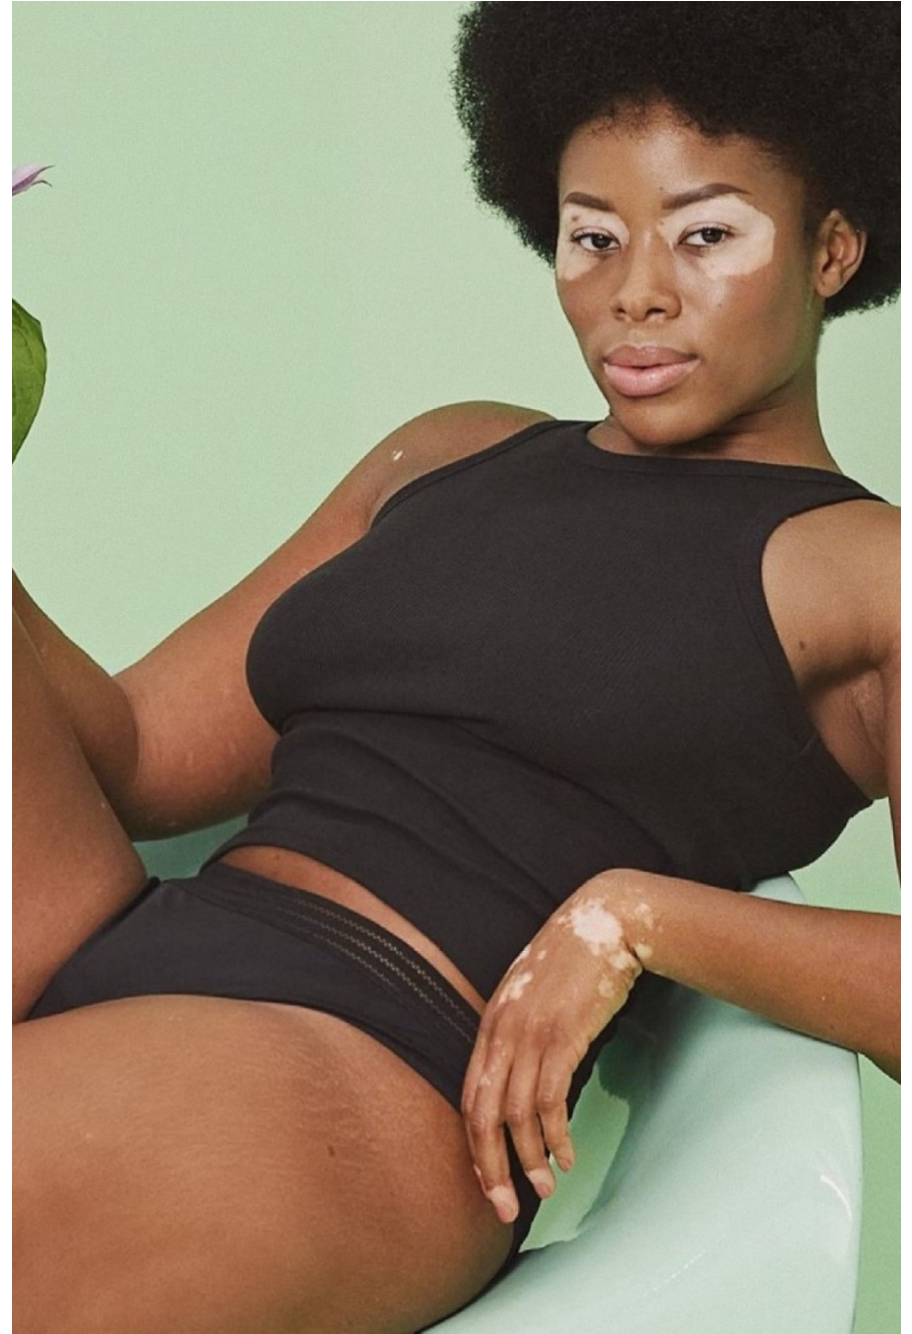

body
— LONDON —

0203 376 8696 | contact@bodylondon.com
Lyric House, Hammersmith Road, London, W14 0QL