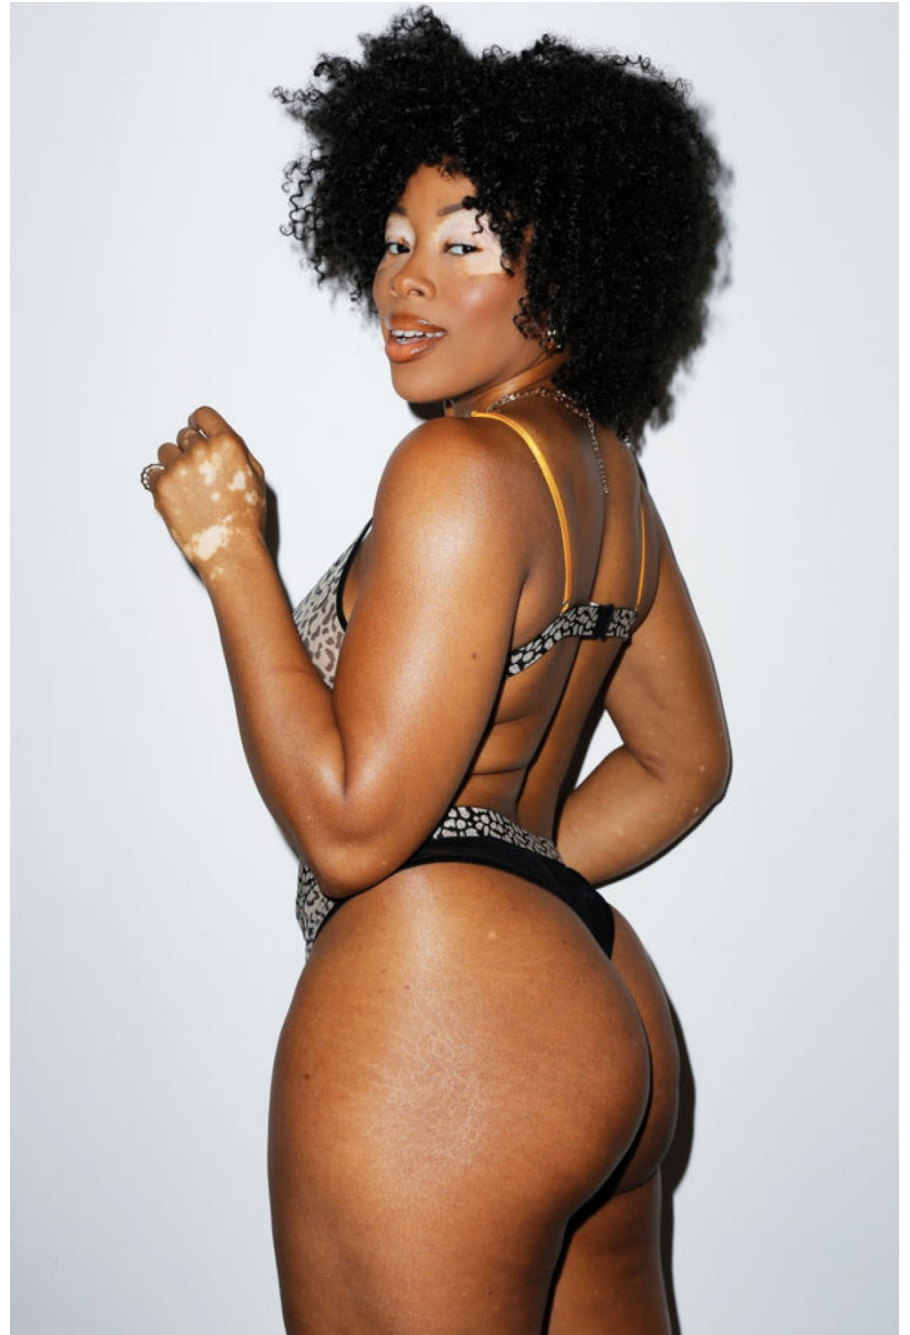

body
— LONDON —

0203 376 8696 | contact@bodylondon.com
Lyric House, Hammersmith Road, London, W14 0QL