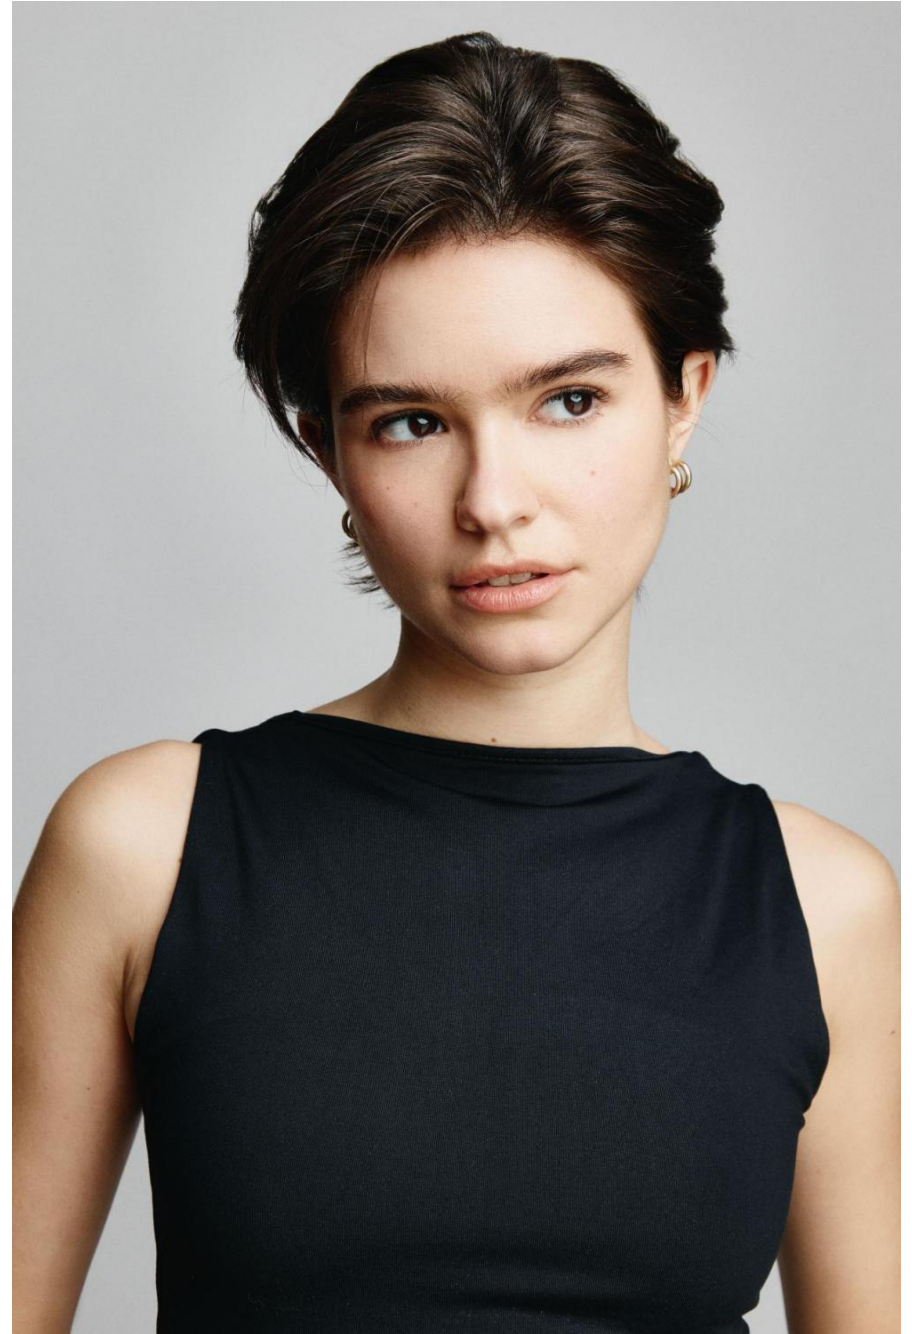

body
— LONDON —

0203 376 8696 | contact@bodylondon.com
Lyric House, Hammersmith Road, London, W14 0QL