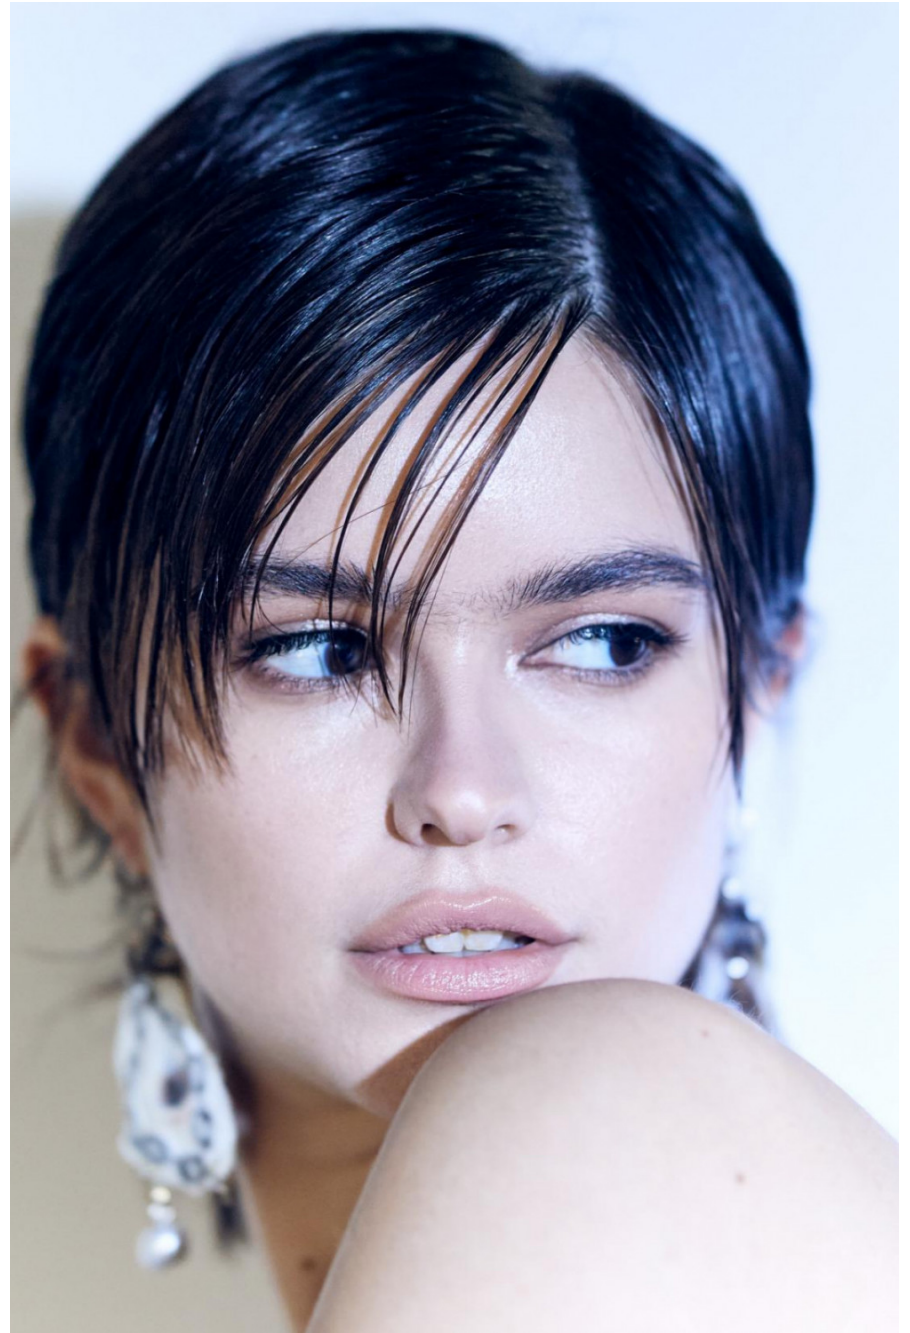

body
— LONDON —

0203 376 8696 | contact@bodylondon.com
Lyric House, Hammersmith Road, London, W14 0QL