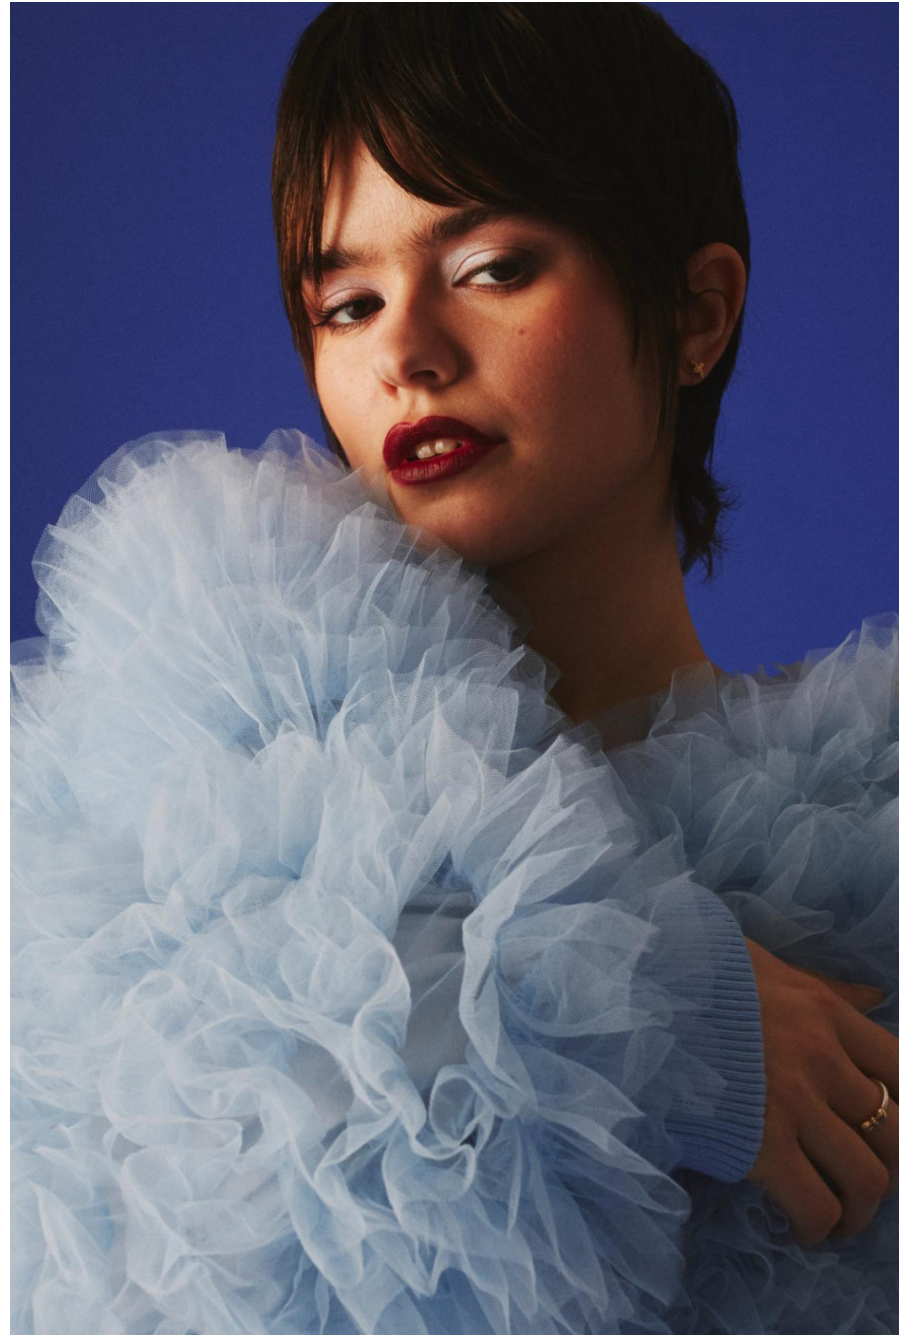

body
— LONDON —

0203 376 8696 | contact@bodylondon.com
Lyric House, Hammersmith Road, London, W14 0QL