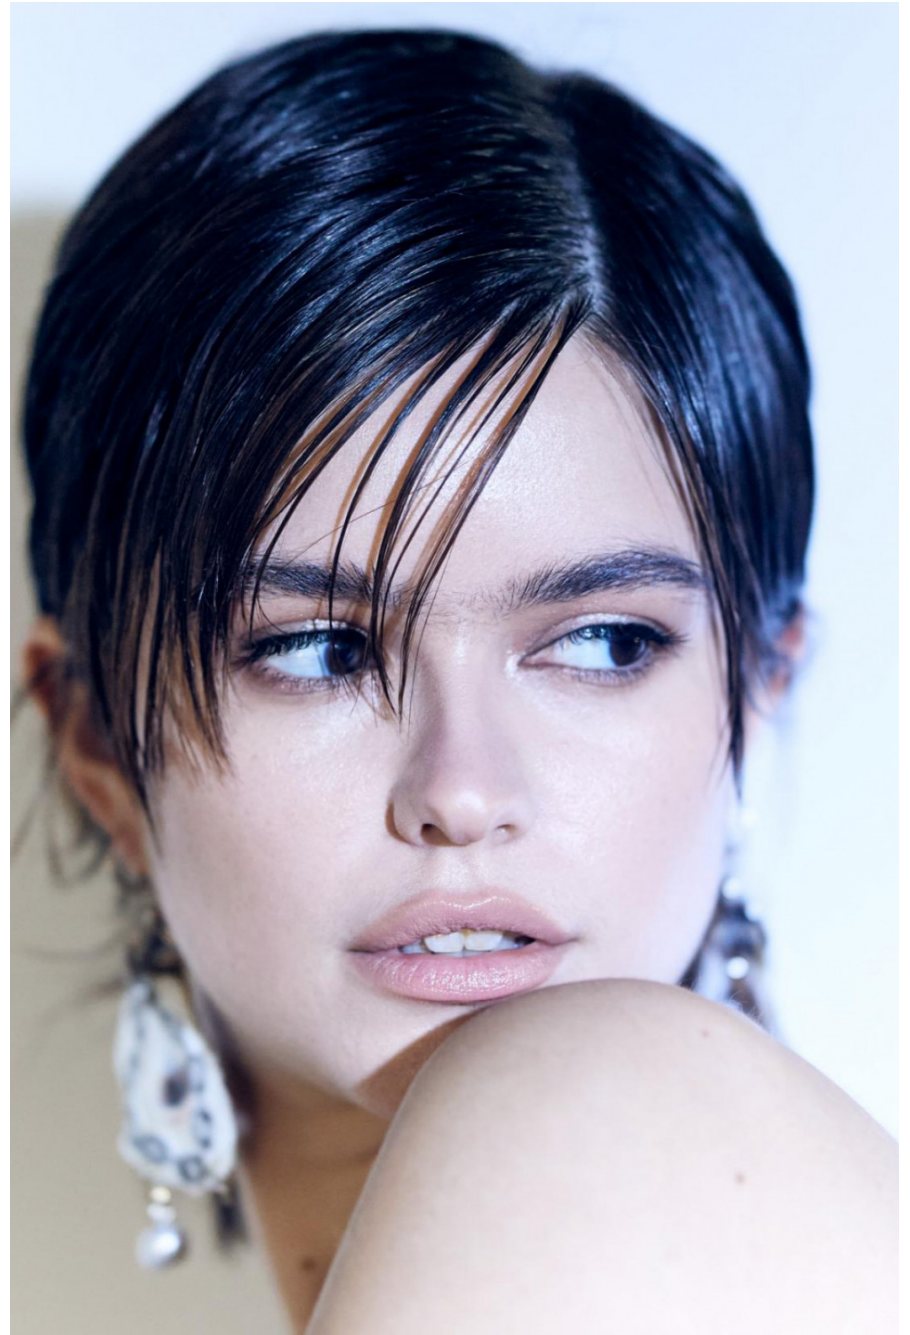

body
— LONDON —

0203 376 8696 | contact@bodylondon.com
Lyric House, Hammersmith Road, London, W14 0QL