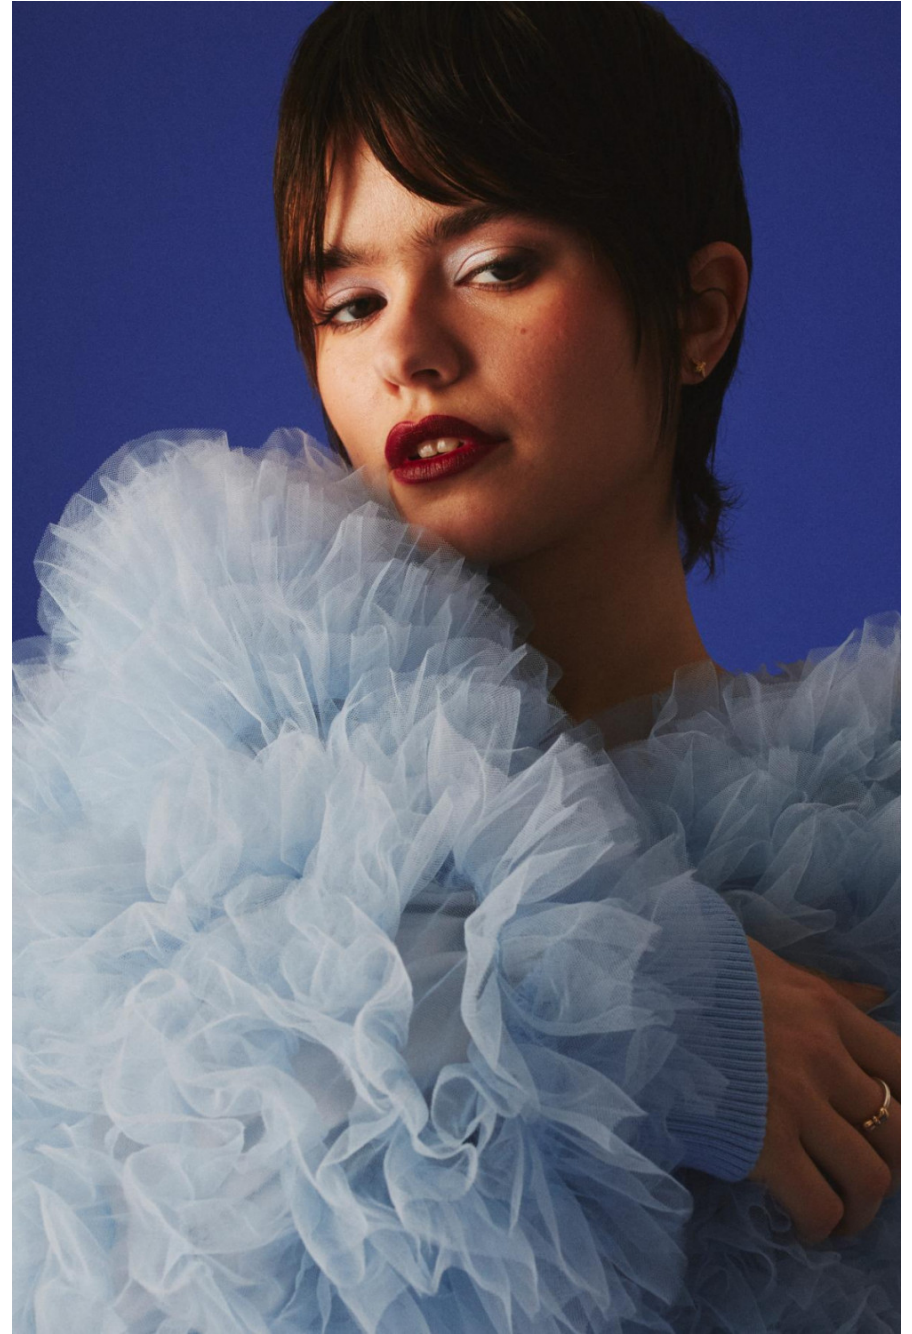

body
— LONDON —

0203 376 8696 | contact@bodylondon.com
Lyric House, Hammersmith Road, London, W14 0QL