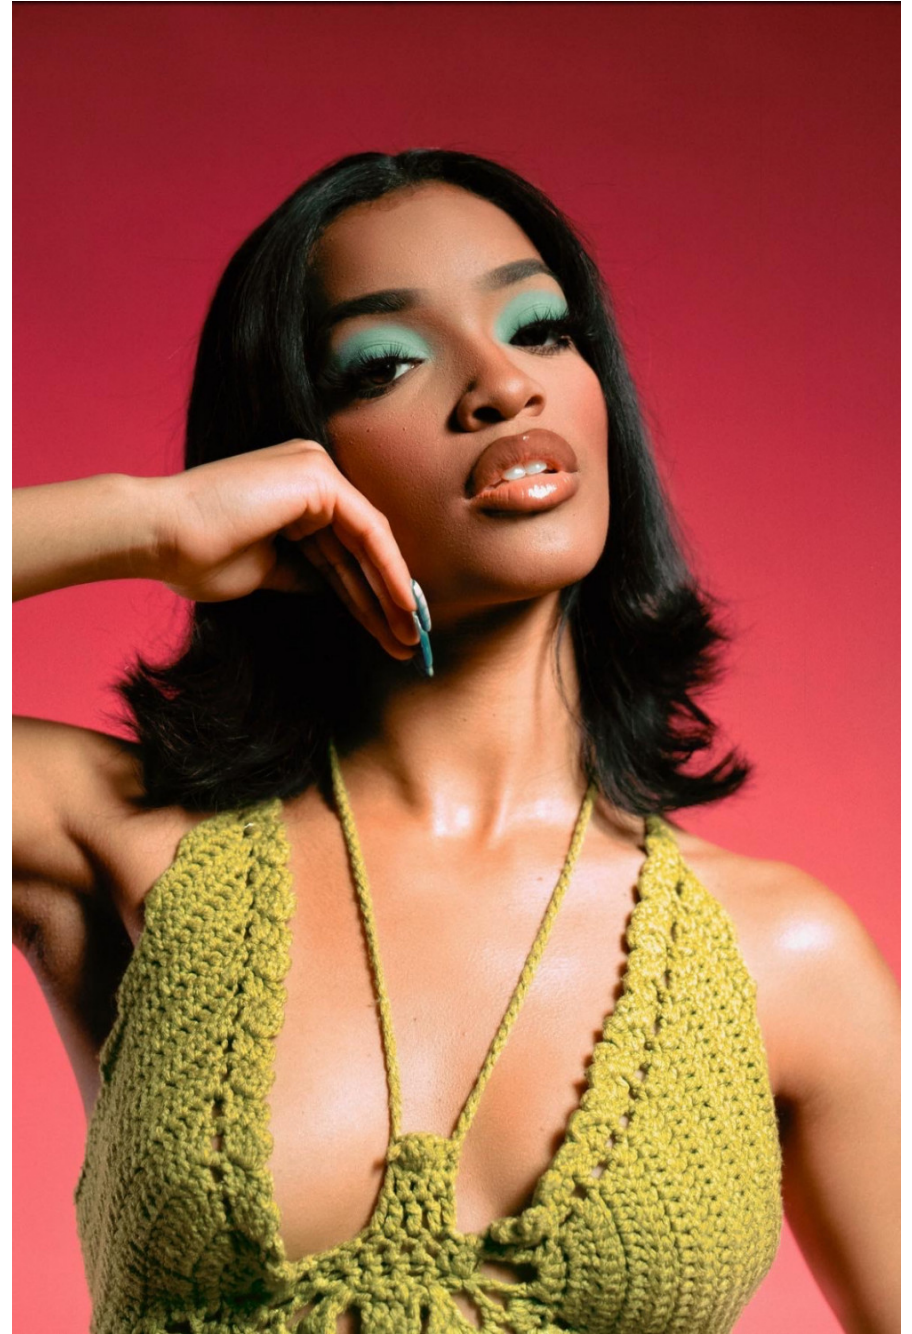

body
— LONDON —

0203 376 8696 | contact@bodylondon.com
Lyric House, Hammersmith Road, London, W14 0QL