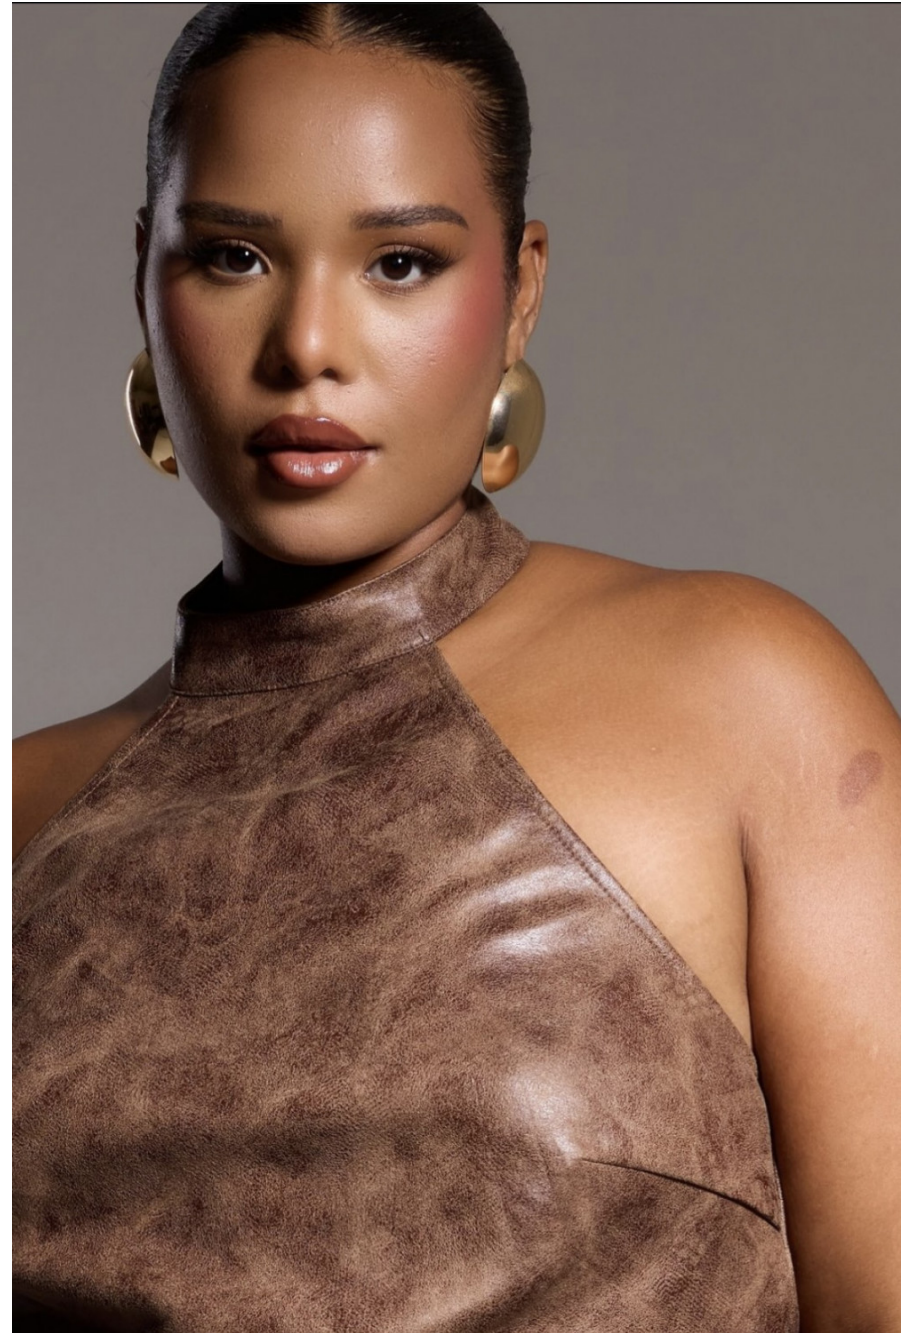

body
— LONDON —

0203 376 8696 | contact@bodylondon.com
Lyric House, Hammersmith Road, London, W14 0QL