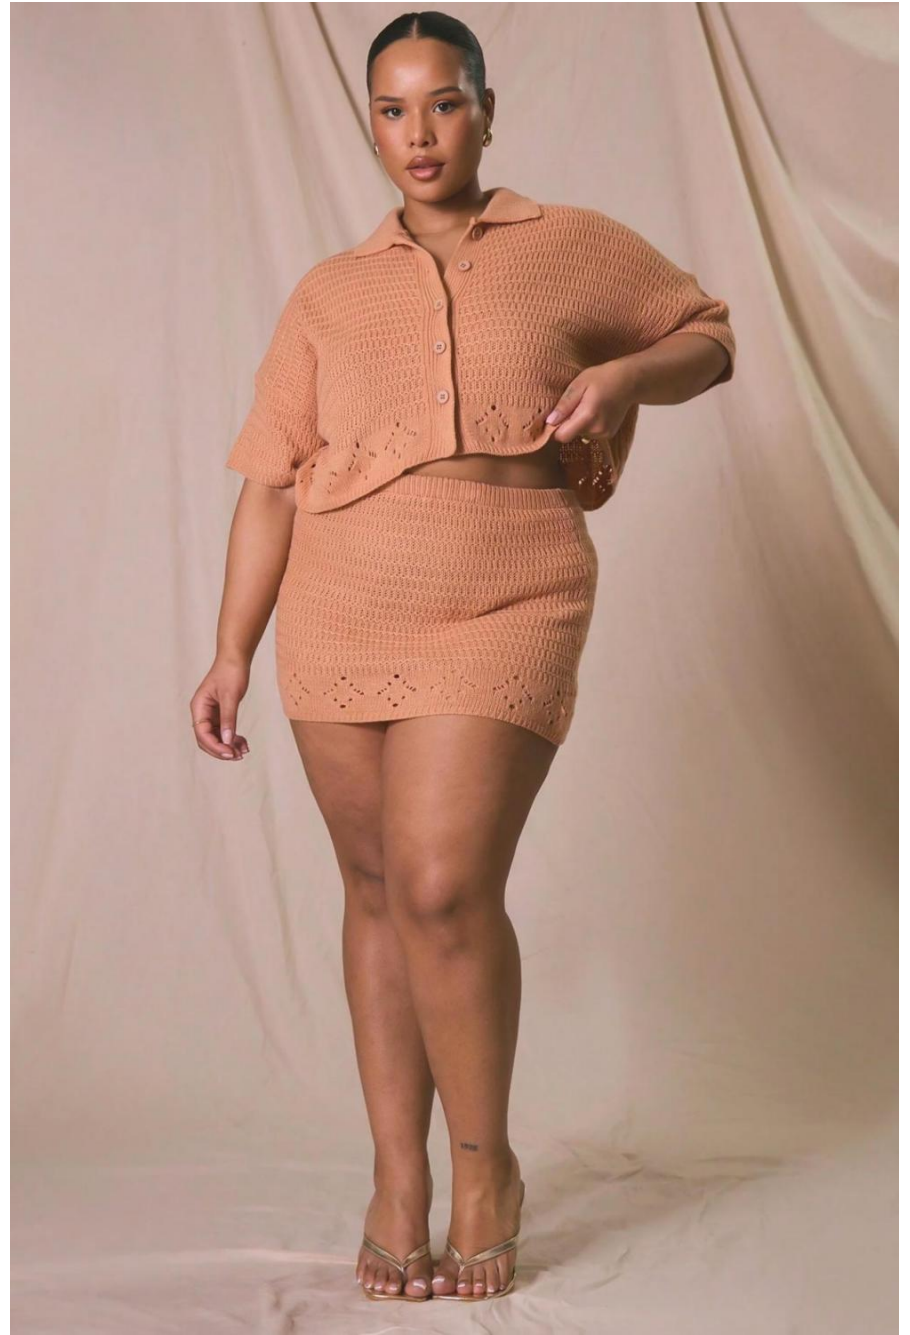

body
— LONDON —

0203 376 8696 | contact@bodylondon.com
Lyric House, Hammersmith Road, London, W14 0QL