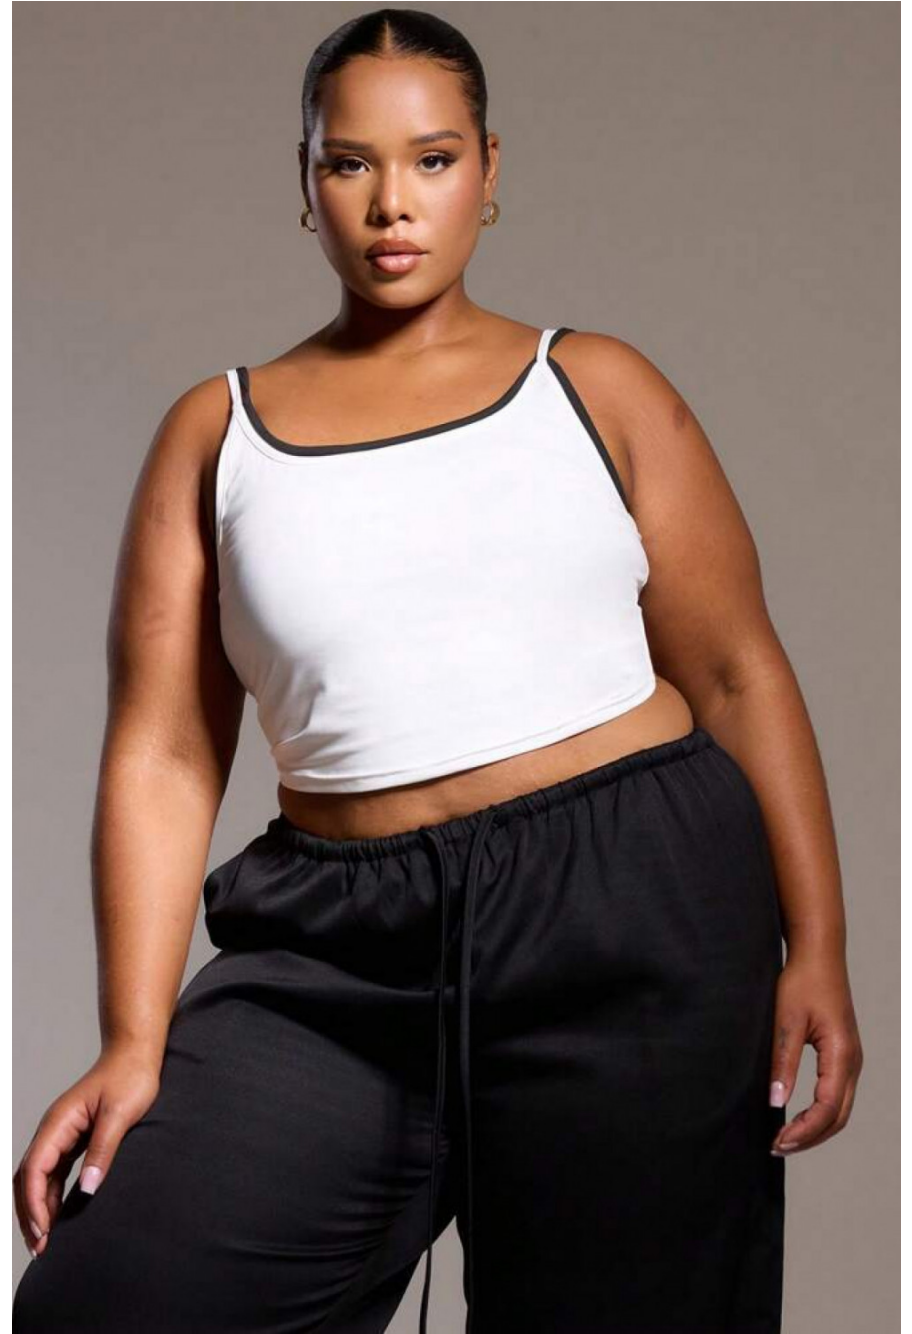

Steffy Mohedano

height 170 cm / 5ft 7"
chest 100 cm / 39.5"
waist 87 cm / 34.5"
hip 115 cm / 45.5"
dress 16 / 44
shoe 8 / 41
eyes Brown
hair Black

body
— LONDON —

0203 376 8696 | contact@bodylondon.com
Lyric House, Hammersmith Road, London, W14 0QL