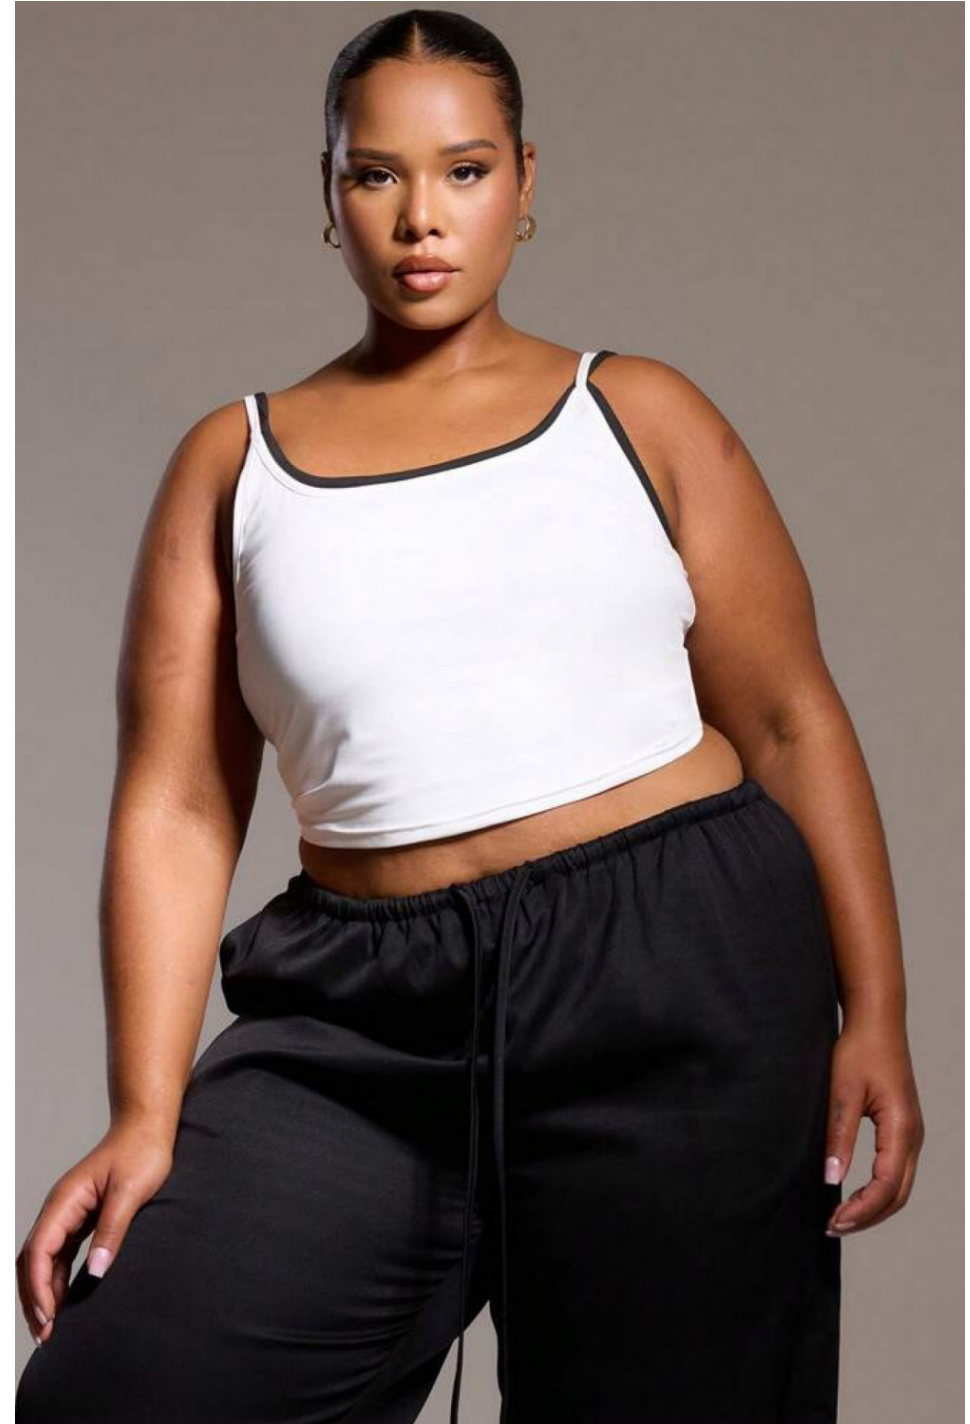

Steffy Mohedano

height 170 cm / 5ft 7"

chest 92 cm / 36"

waist 81 cm / 32"

hip 105 cm / 41.5"

dress 16 / 44

shoe 8 / 41

eyes Brown

hair Black

body
— LONDON —

0203 376 8696 | contact@bodylondon.com
Lyric House, Hammersmith Road, London, W14 0QL