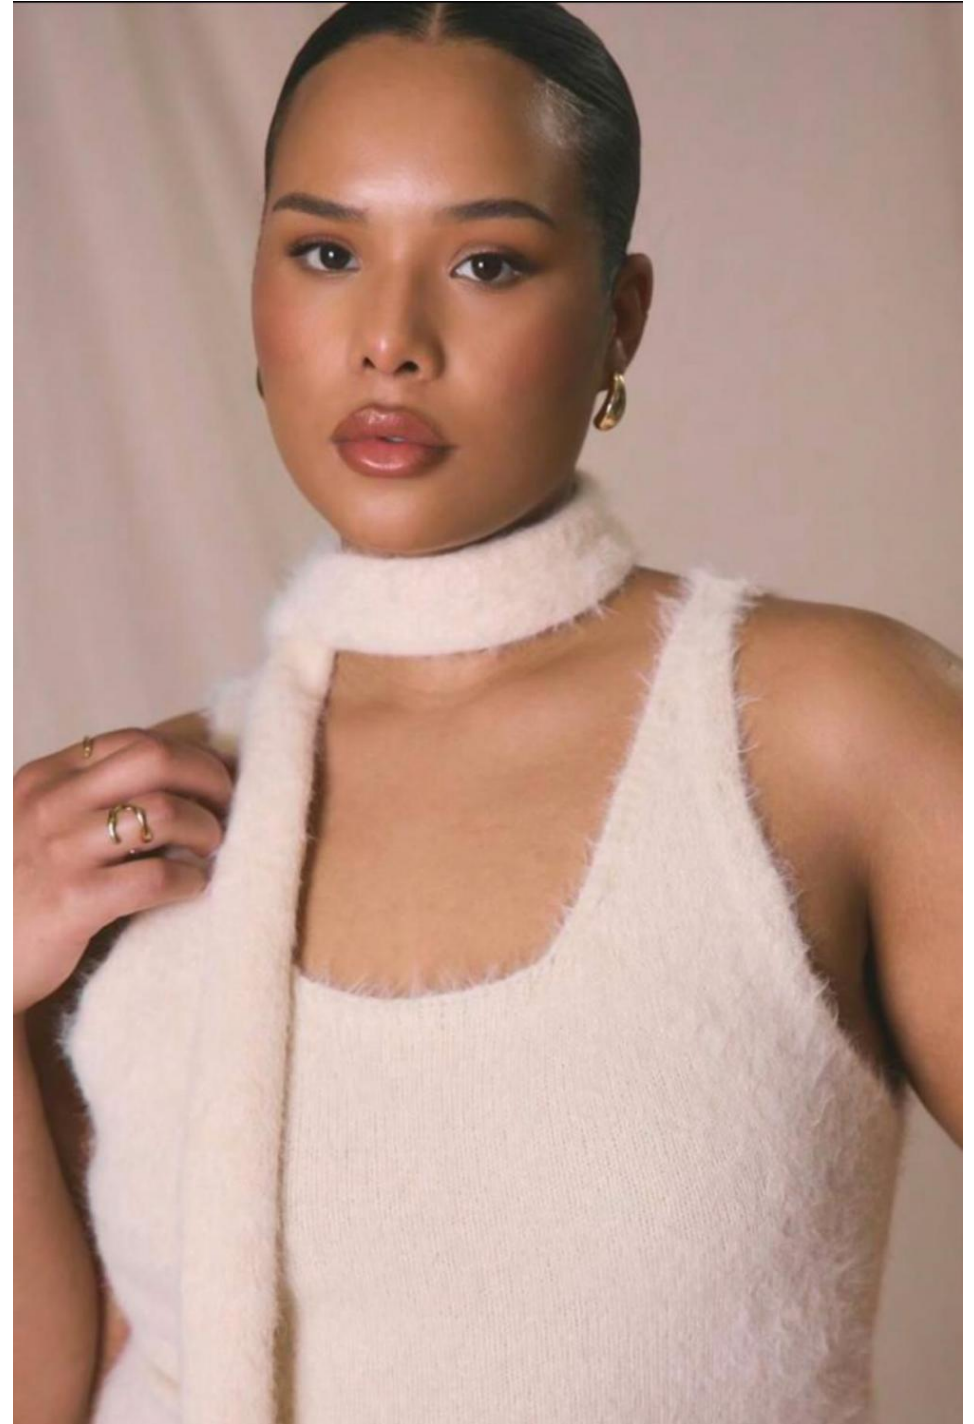

Steffy Mohedano

height 170 cm / 5ft 7"
chest 100 cm / 39.5"
waist 87 cm / 34.5"
hip 115 cm / 45.5"
dress 16 / 44
shoe 8 / 41
eyes Brown
hair Black

body
— LONDON —

0203 376 8696 | contact@bodylondon.com
Lyric House, Hammersmith Road, London, W14 0QL