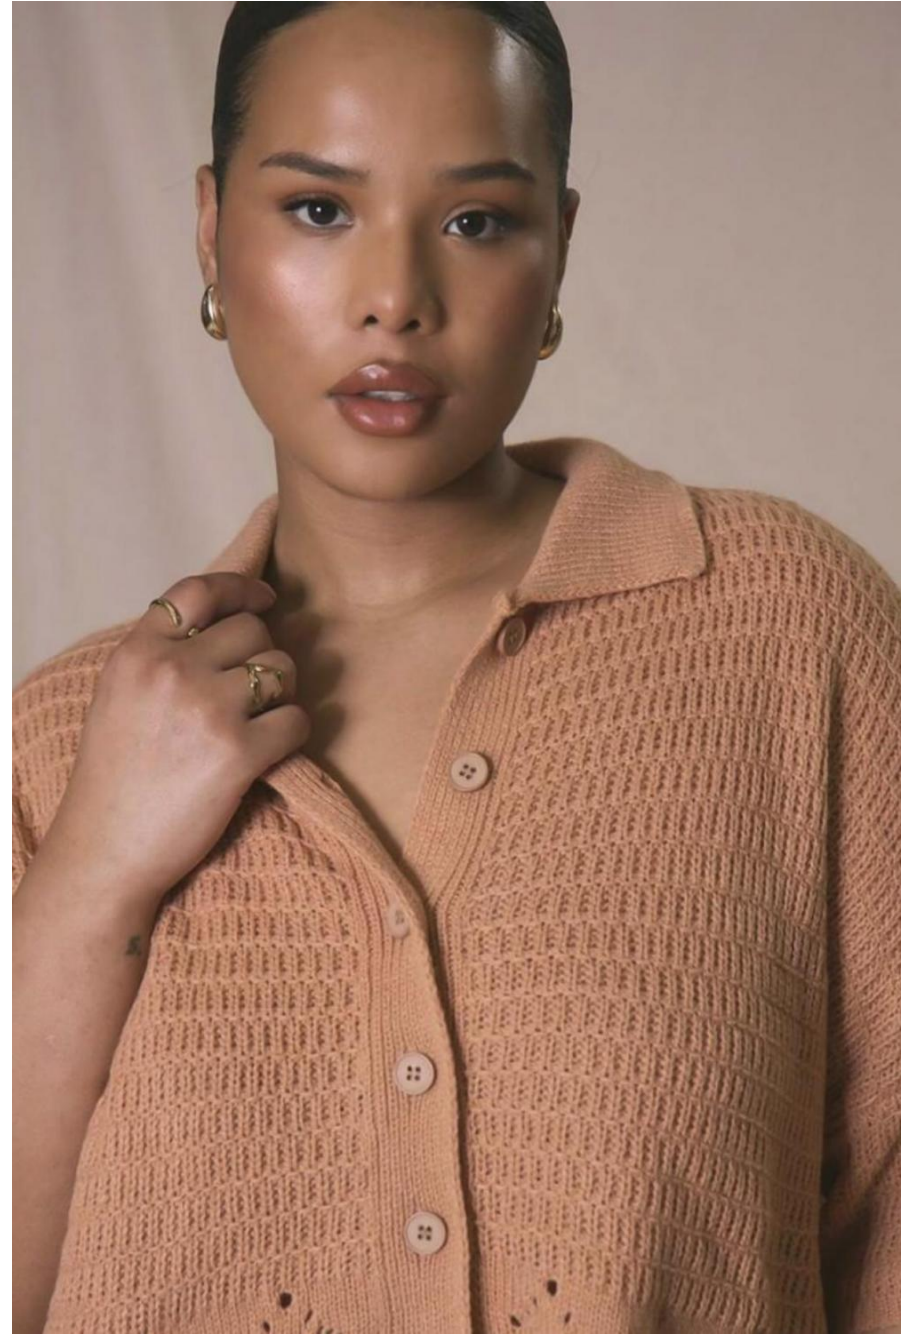

body
— LONDON —

0203 376 8696 | contact@bodylondon.com
Lyric House, Hammersmith Road, London, W14 0QL