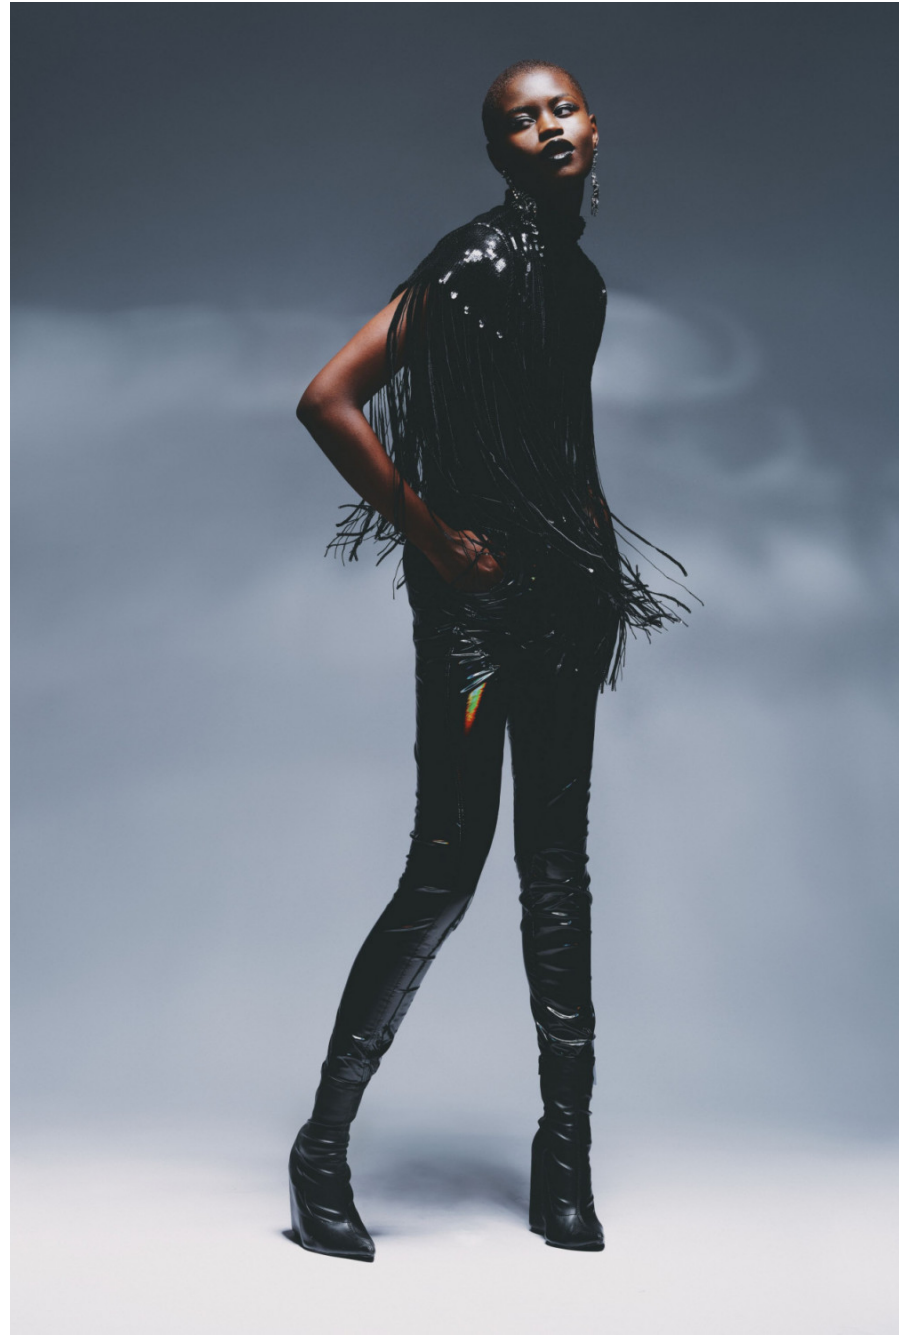

body
— LONDON —

0203 376 8696 | contact@bodylondon.com
Lyric House, Hammersmith Road, London, W14 0QL