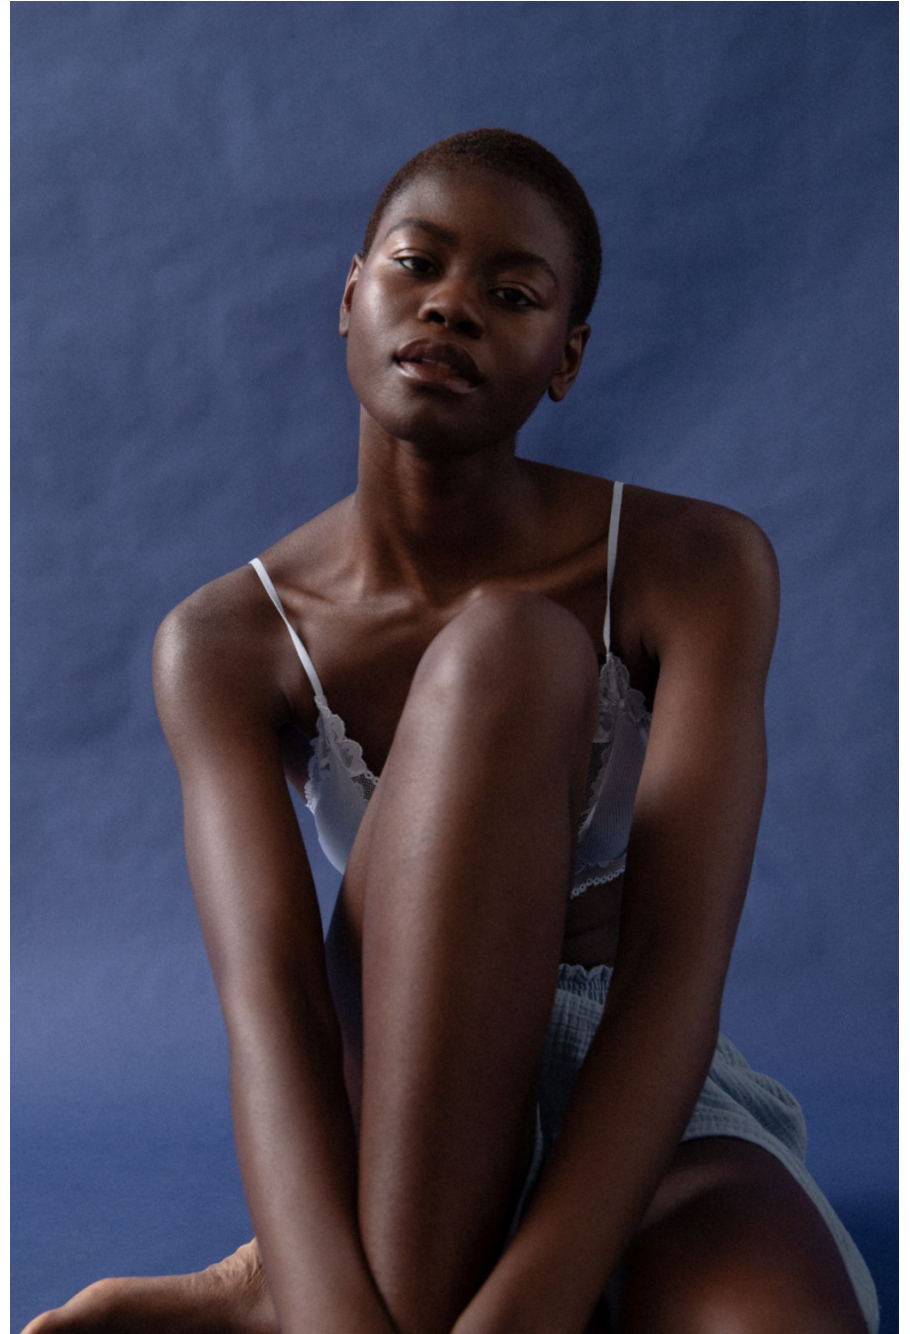

body
— LONDON —

0203 376 8696 | contact@bodylondon.com
Lyric House, Hammersmith Road, London, W14 0QL