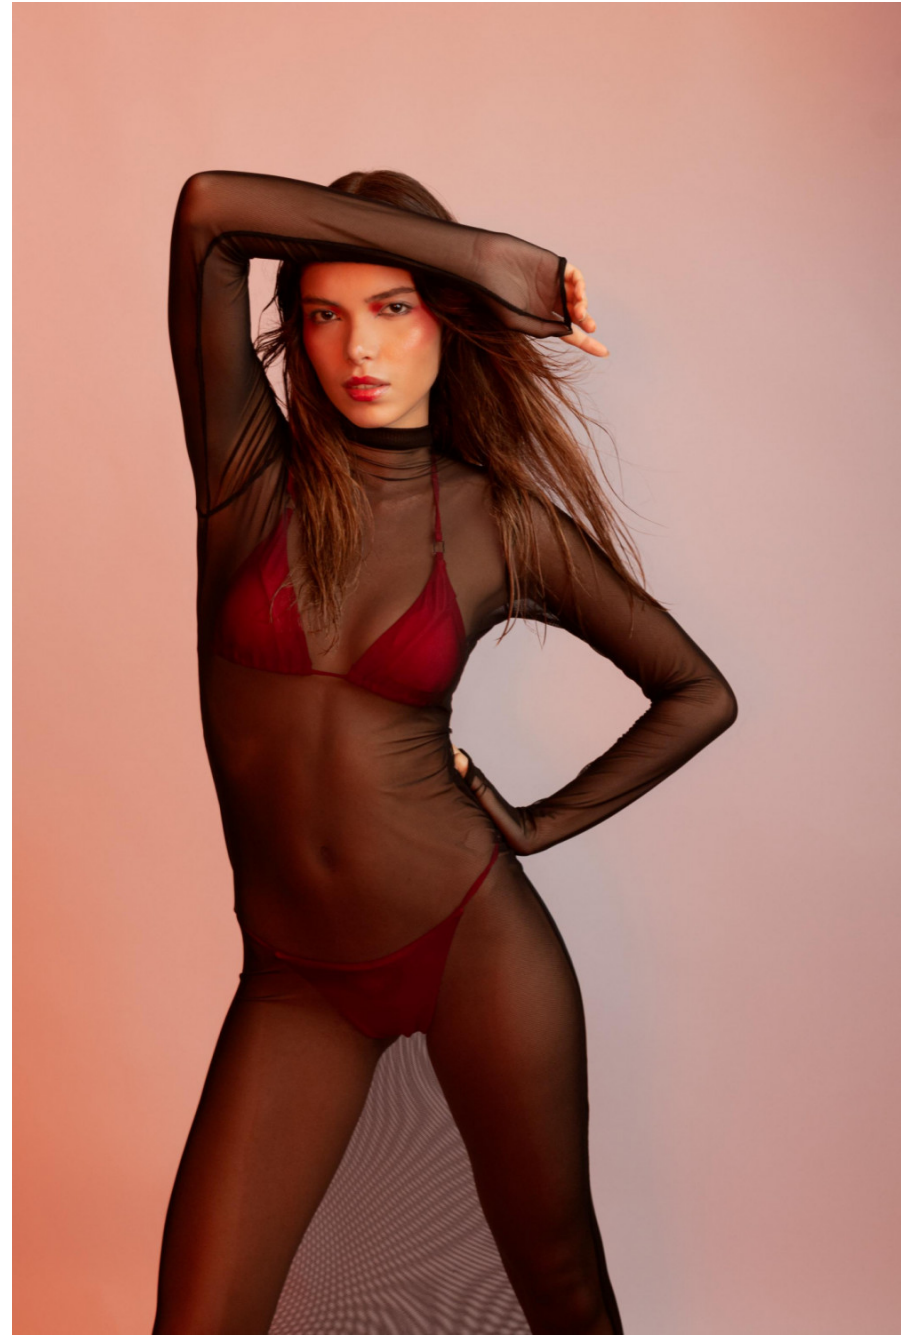

body
— LONDON —

0203 376 8696 | contact@bodylondon.com
Lyric House, Hammersmith Road, London, W14 0QL