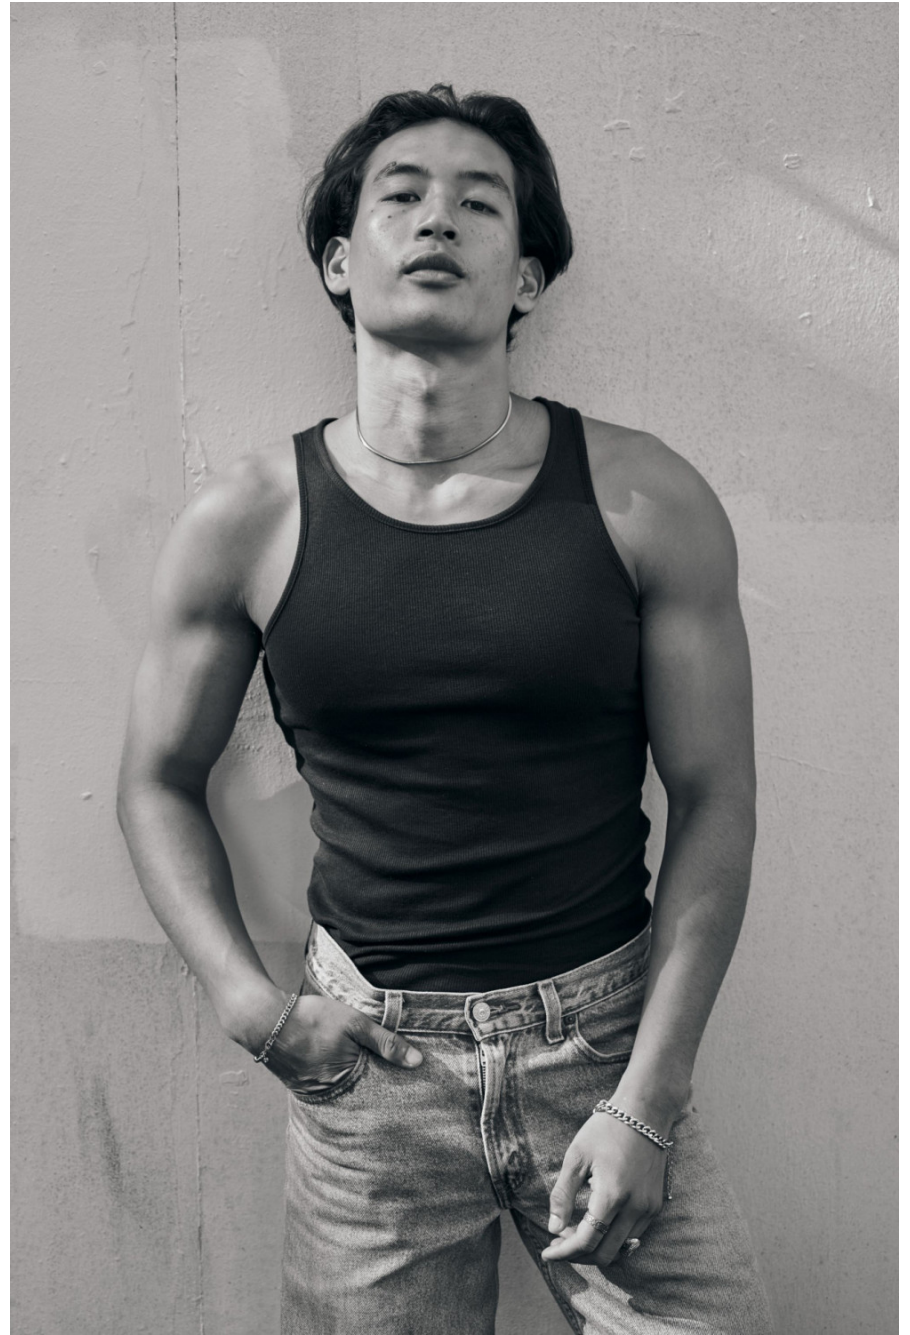

body
— LONDON —

0203 376 8696 | contact@bodylondon.com
Lyric House, Hammersmith Road, London, W14 0QL