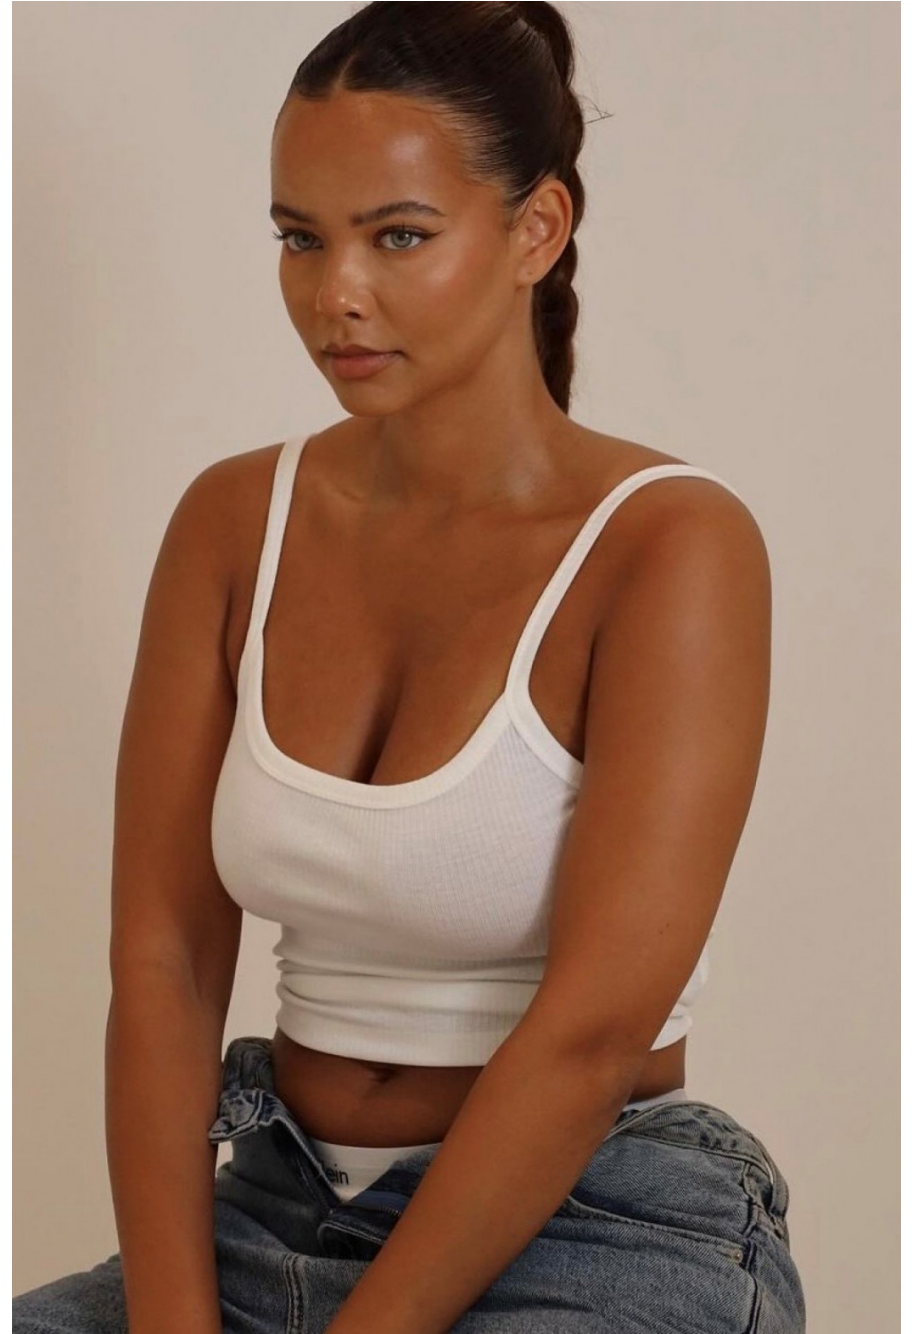

body
— LONDON —

0203 376 8696 | contact@bodylondon.com
Lyric House, Hammersmith Road, London, W14 0QL