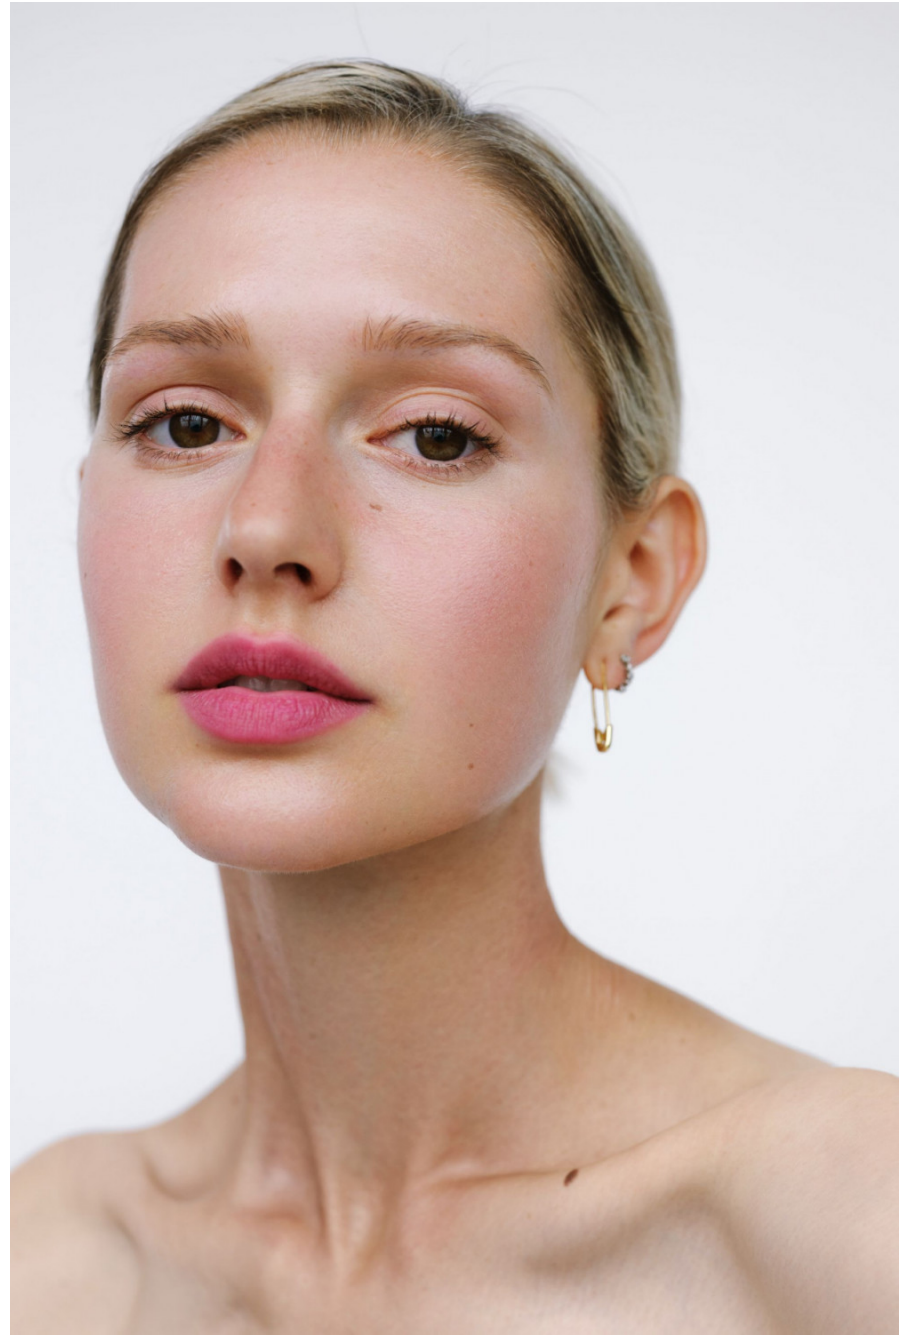

body
— LONDON —

0203 376 8696 | contact@bodylondon.com
Lyric House, Hammersmith Road, London, W14 0QL