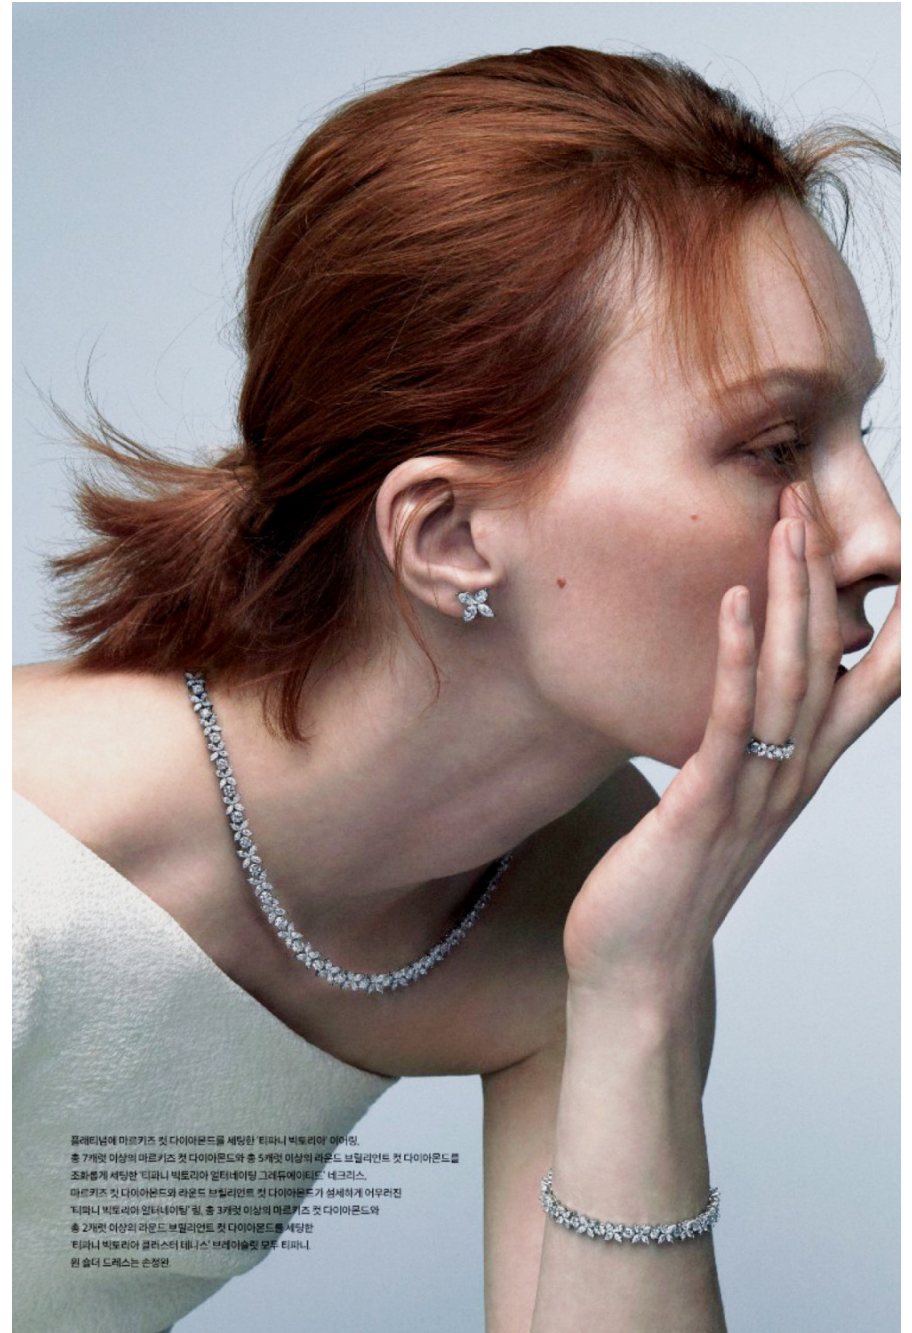

플래티넘에 마르키즈 컷 다이아몬드를 세팅한 '티파니 빅토리아 아아링',
총 7캐럿 이상의 마르키즈 컷 다이아몬드와 총 5캐럿 이상의 라운드 브릴리언트 컷 다이아몬드를
조화롭게 세팅한 '티파니 빅토리아 알티메이팅 그레듀에이트드' 테크리스,
마르키즈 컷 다이아몬드와 라운드 브릴리언트 컷 다이아몬드가 섬세하게 어우러진
'티파니 빅토리아 알티메이팅' 링, 총 3캐럿 이상의 마르키즈 컷 다이아몬드와
총 2캐럿 이상의 라운드 브릴리언트 컷 다이아몬드를 세팅한
'티파니 빅토리아 클래식스' 테니스 '브레이크아웃' 모투 '티파니,
원 스타드 드레스'는 손창반

body
— LONDON —

0203 376 8696 | contact@bodylondon.com
Lyric House, Hammersmith Road, London, W14 0QL