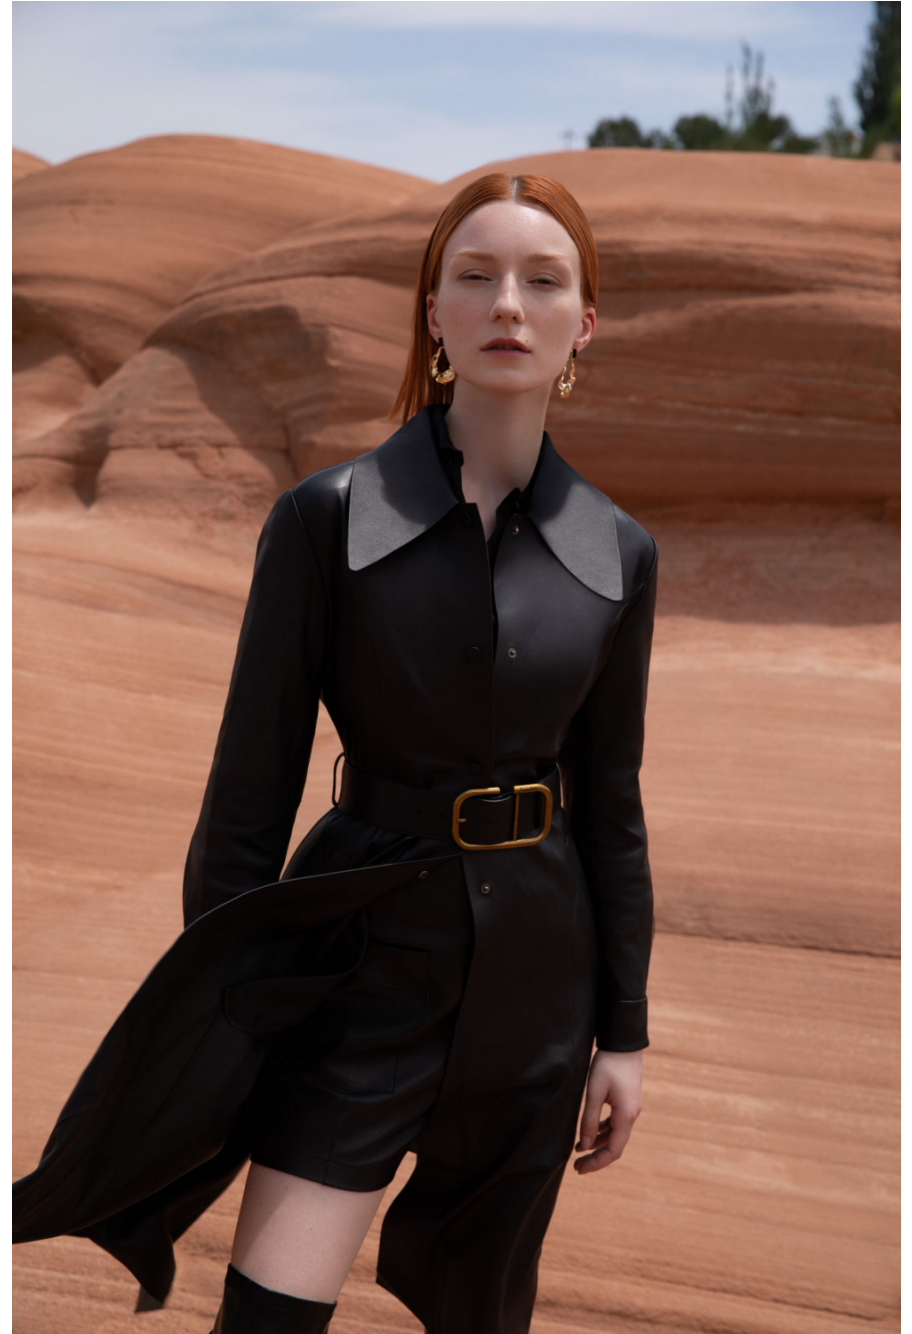

body
— LONDON —

0203 376 8696 | contact@bodylondon.com
Lyric House, Hammersmith Road, London, W14 0QL