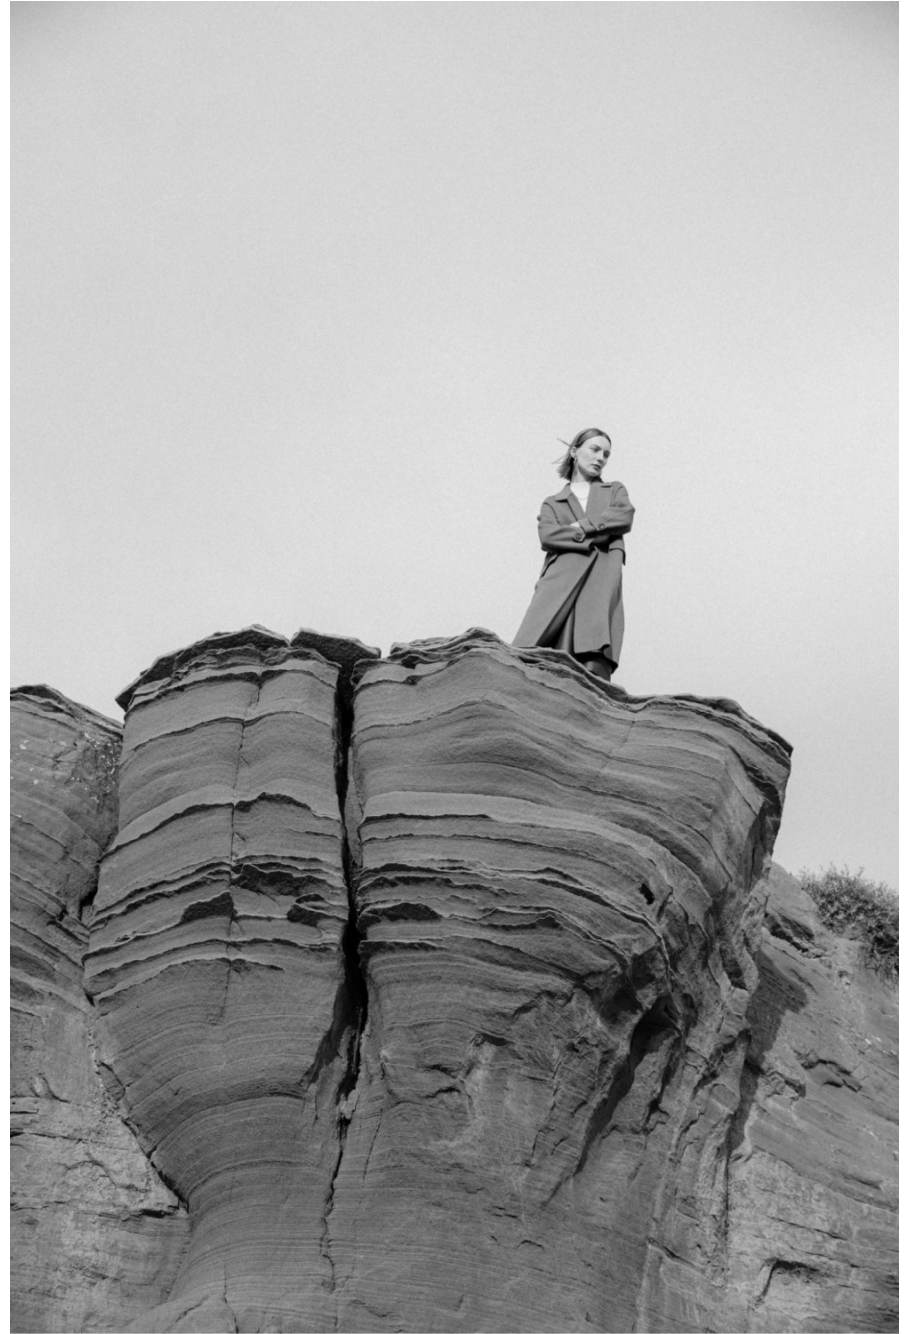

body
— LONDON —

0203 376 8696 | contact@bodylondon.com
Lyric House, Hammersmith Road, London, W14 0QL