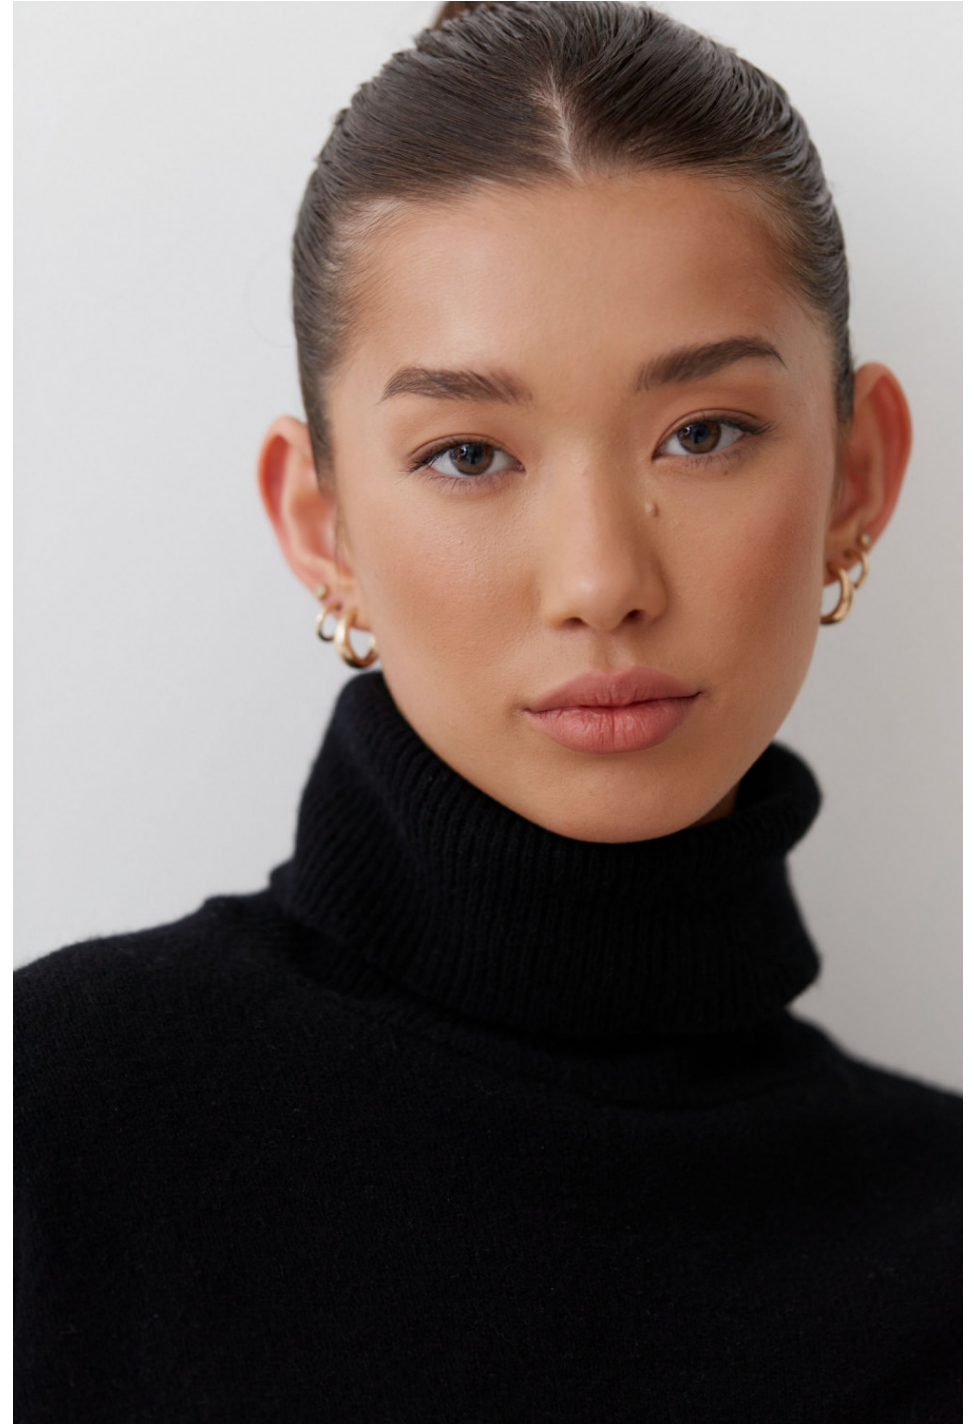

Isla Wallace

height 174 cm / 5ft 8.5"

chest 78 cm / 30.5"

waist 62 cm / 24.5"

hip 88 cm / 34.5"

dress 6 / 34

shoe 7 / 40

eyes Grey

hair Brown