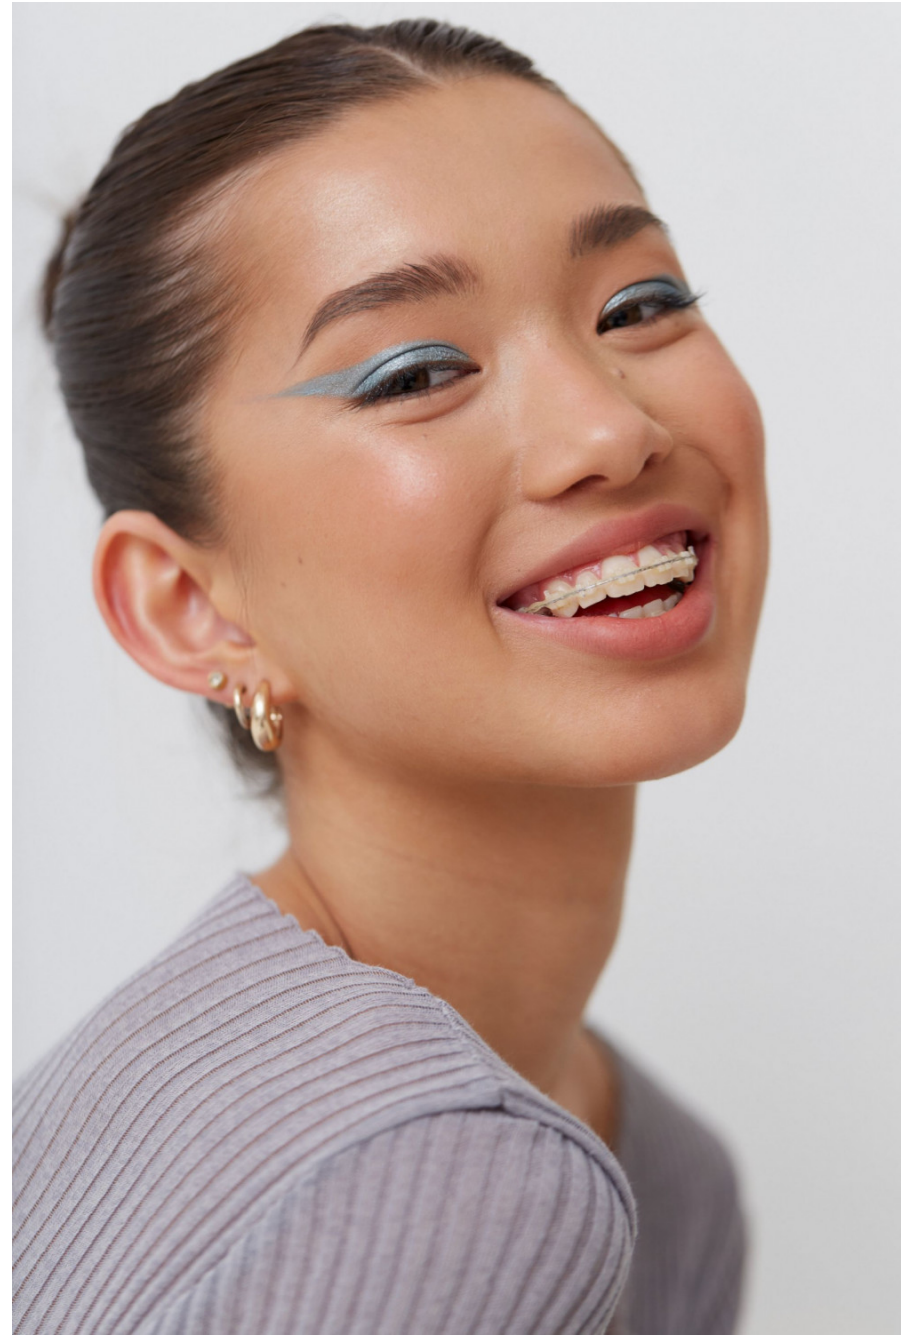

body
— LONDON —

0203 376 8696 | contact@bodylondon.com
Lyric House, Hammersmith Road, London, W14 0QL