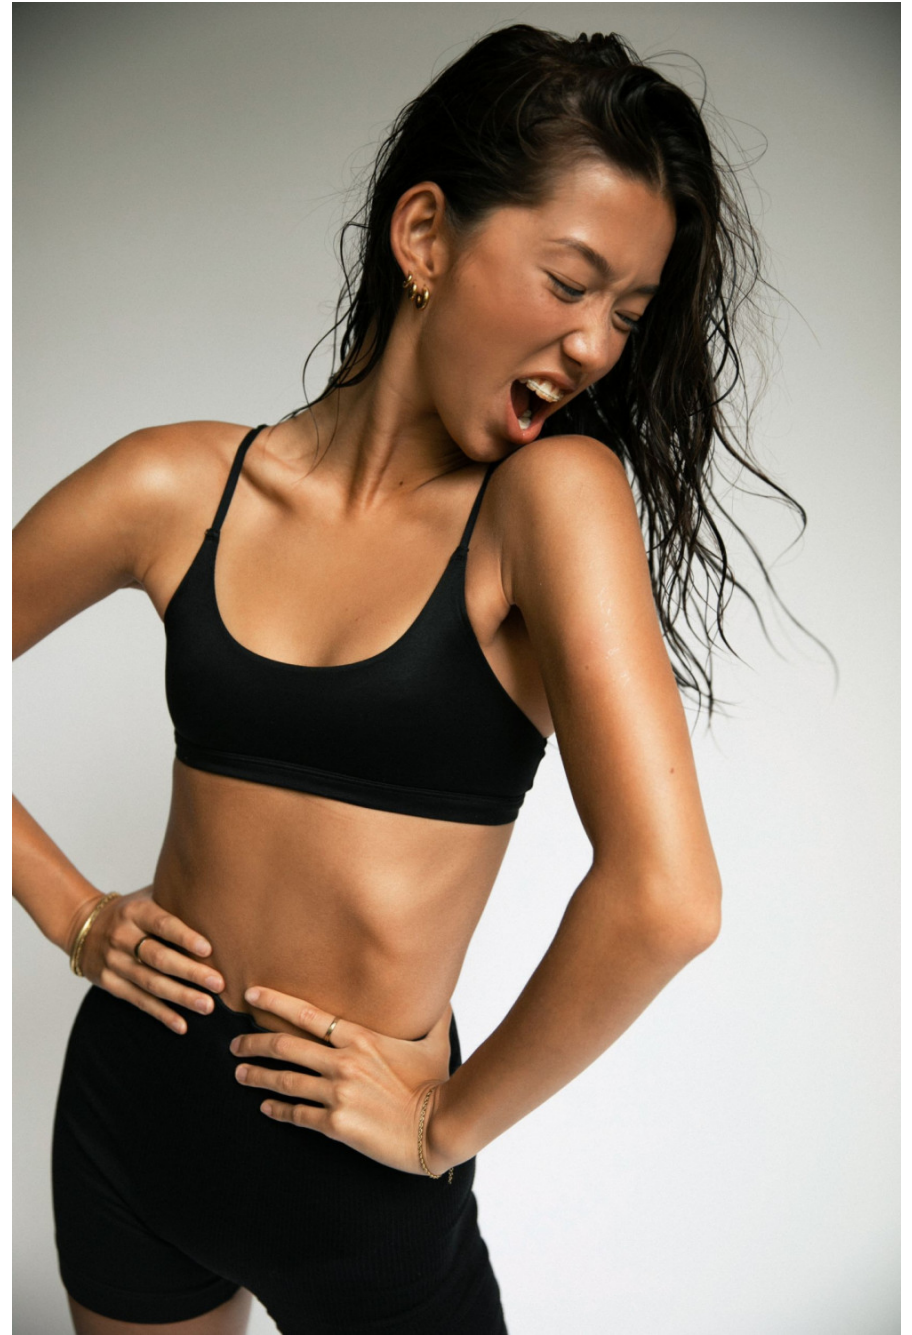

body
— LONDON —

0203 376 8696 | contact@bodylondon.com
Lyric House, Hammersmith Road, London, W14 0QL