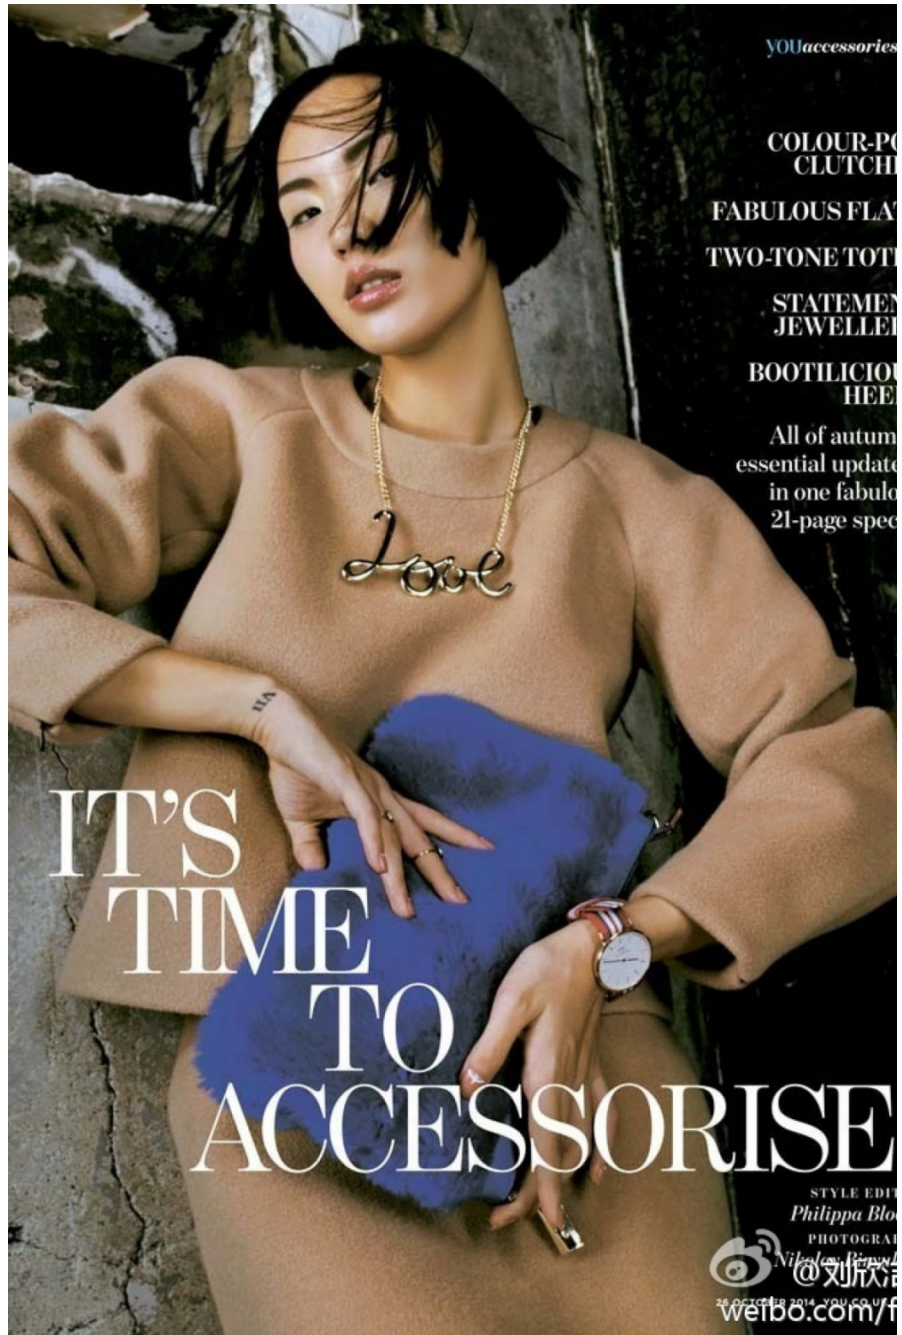

YOUaccessories

COLOUR-PO
CLUTCH

FABULOUS FLA

TWO-TONE TOT

STATEMEN
JEWELLE

BOOTHILION
HEE

All of autumn
essential update
in one fabulo
21-page spee

IT'S
TIME
TO
ACCESSORISE

STYLE EDIT
Philippa Blo
PHOTOGRAI
@刘欣
weibo.com/f