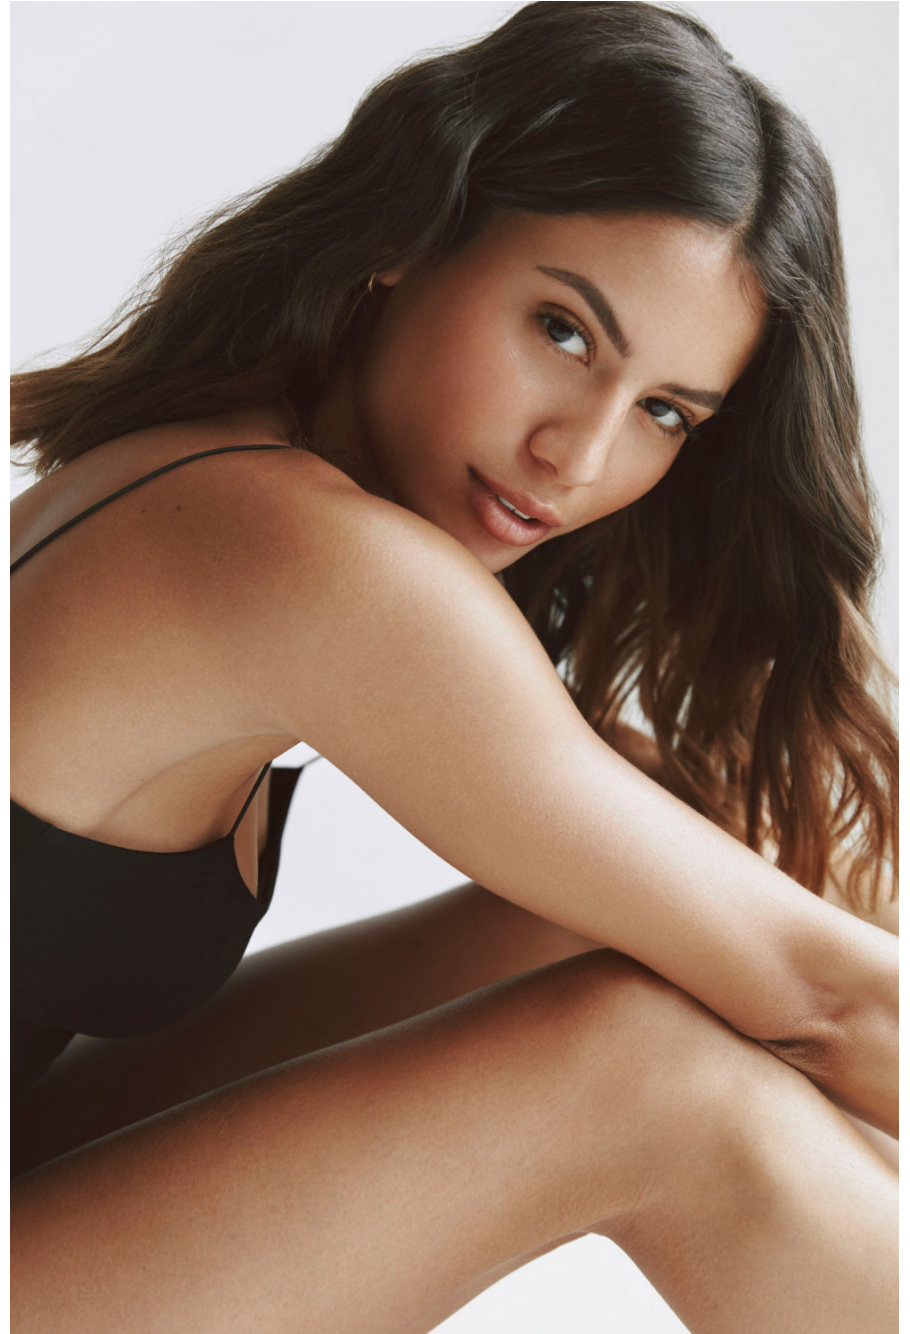

body
— LONDON —

0203 376 8696 | contact@bodylondon.com
Lyric House, Hammersmith Road, London, W14 0QL