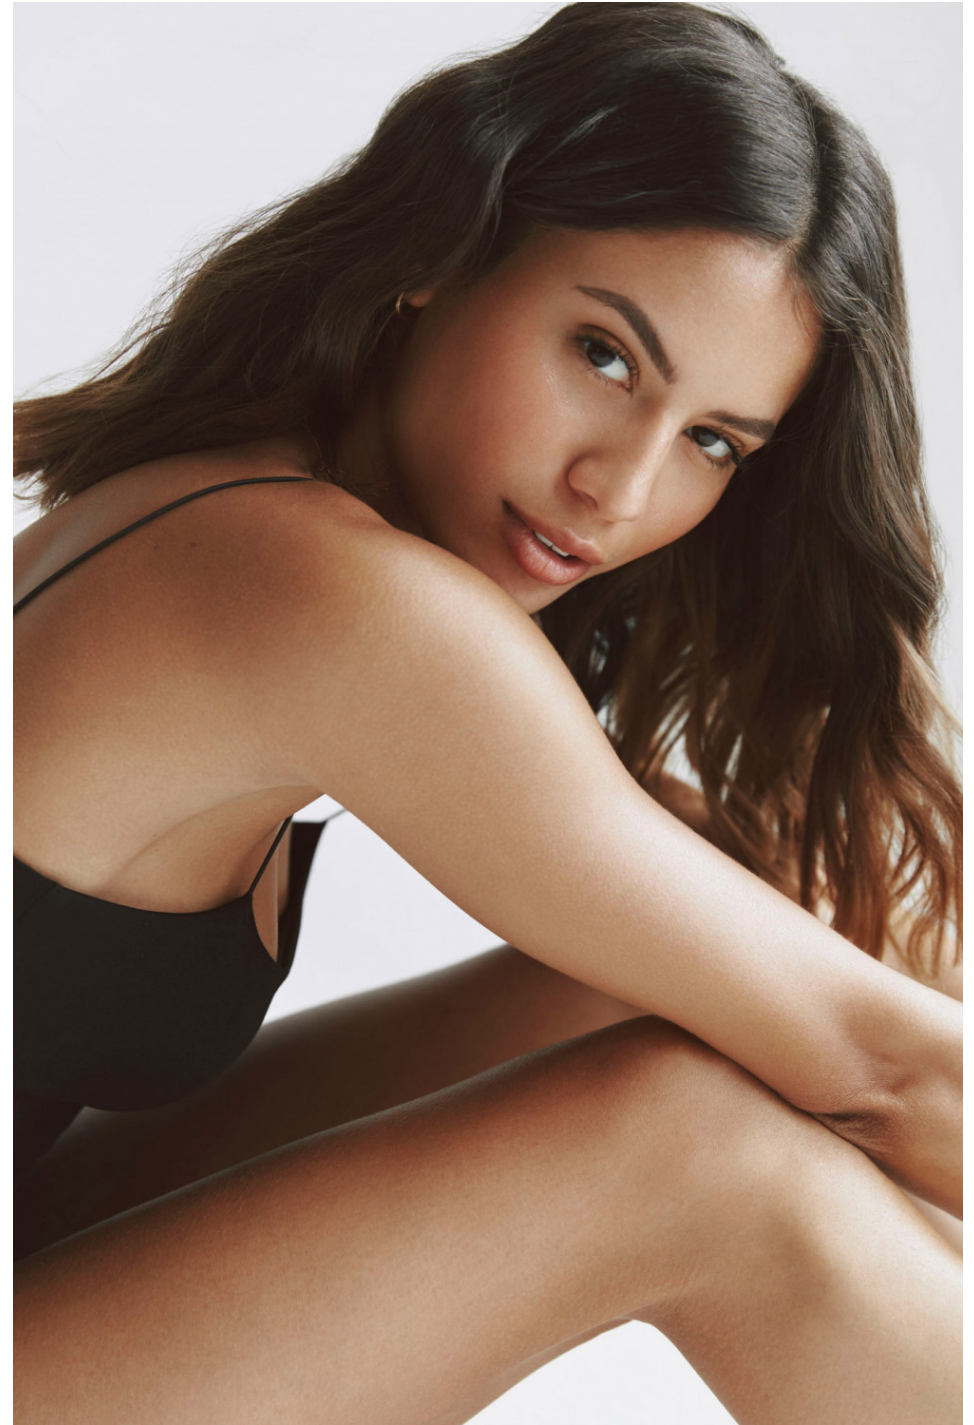

Amanda Costa

height 173 cm / 5ft 8"

chest 82 cm / 32.5"

waist 61 cm / 24"

hip 89 cm / 35"

dress 6 / 34

shoe 5 / 38

eyes Brown

hair Brown

body
— LONDON —

0203 376 8696 | contact@bodylondon.com
Lyric House, Hammersmith Road, London, W14 0QL