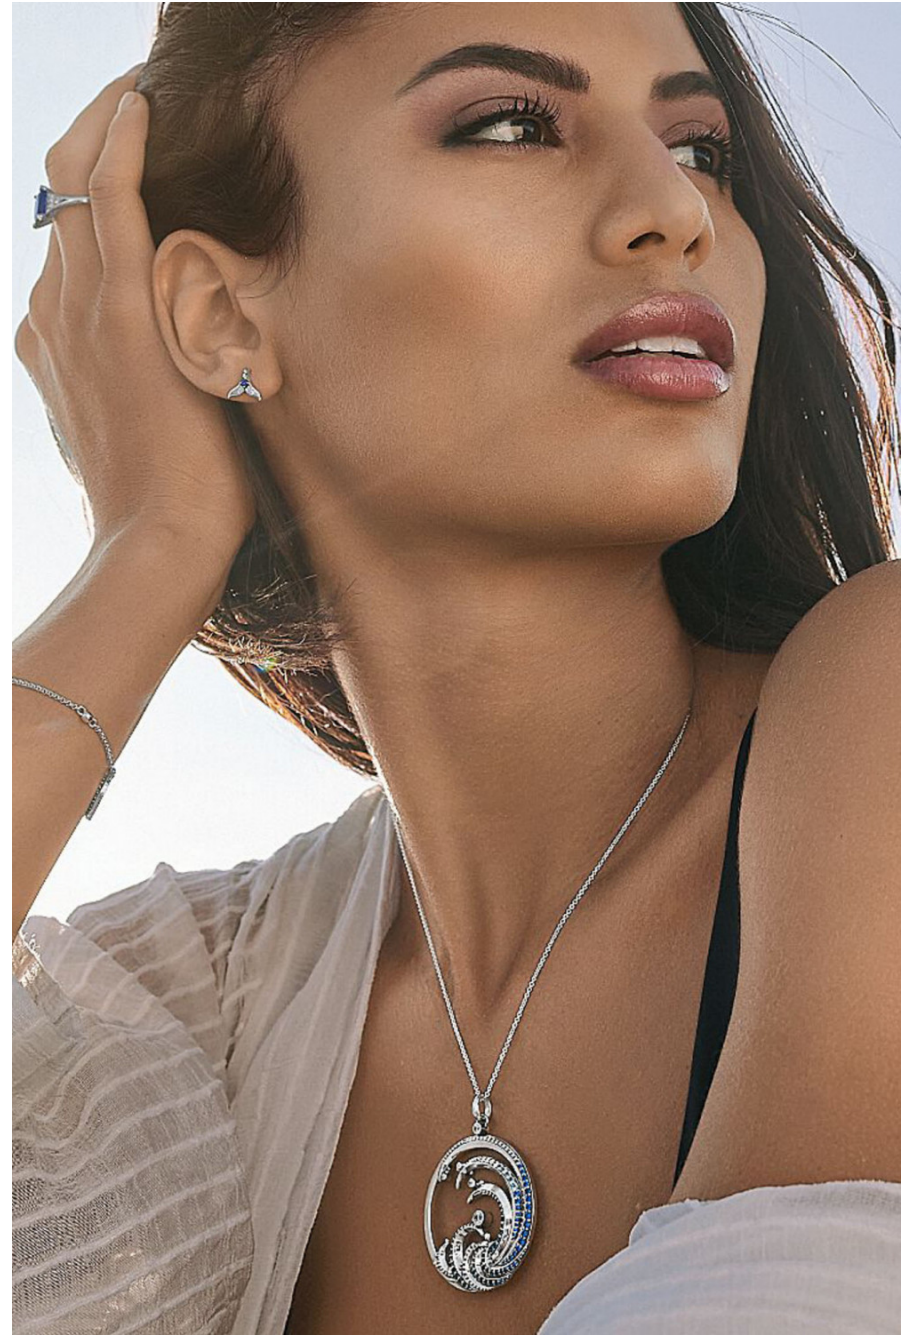

body
— LONDON —

0203 376 8696 | contact@bodylondon.com
Lyric House, Hammersmith Road, London, W14 0QL