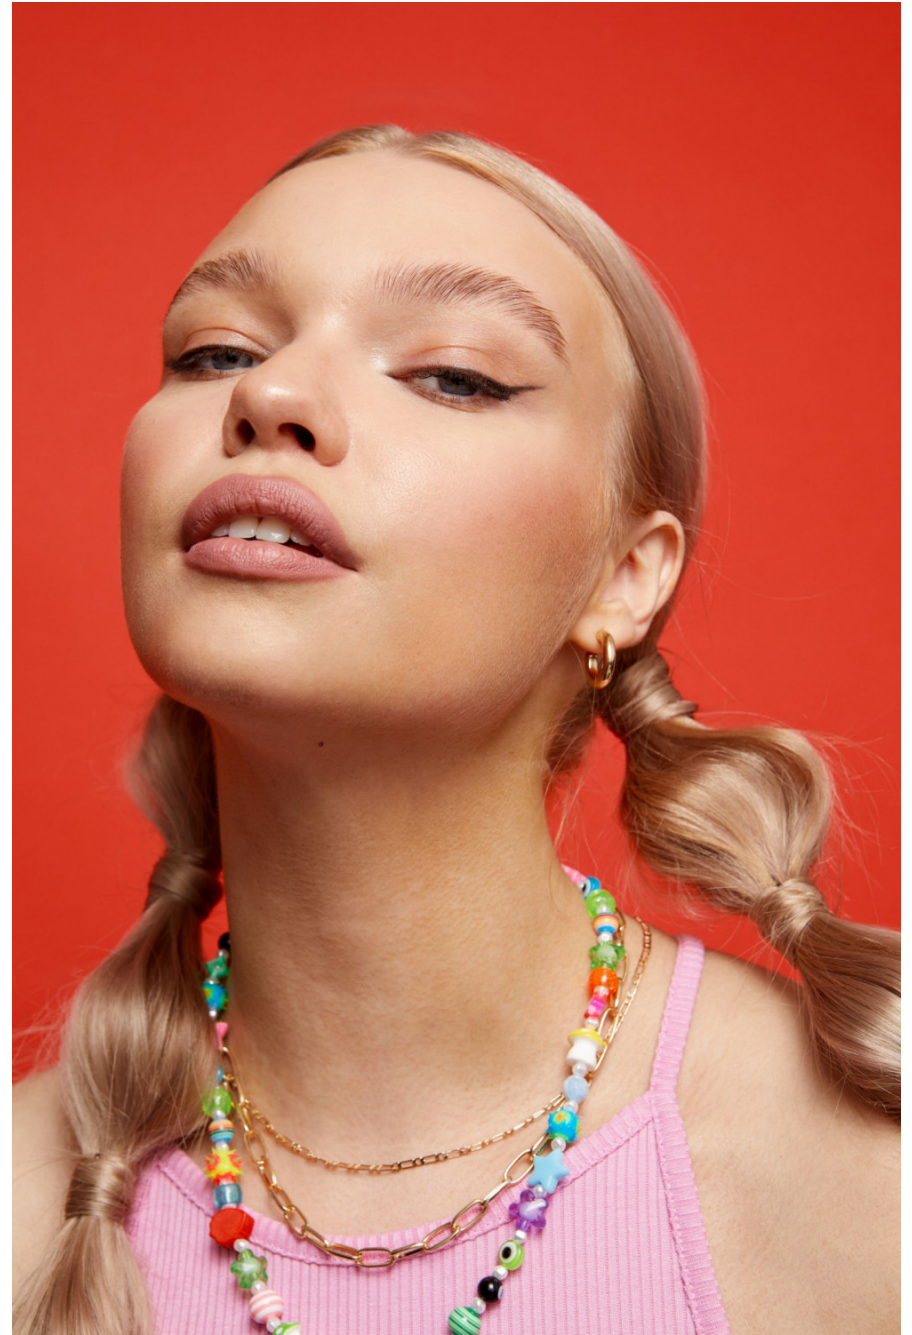

body
— LONDON —

0203 376 8696 | contact@bodylondon.com
Lyric House, Hammersmith Road, London, W14 0QL