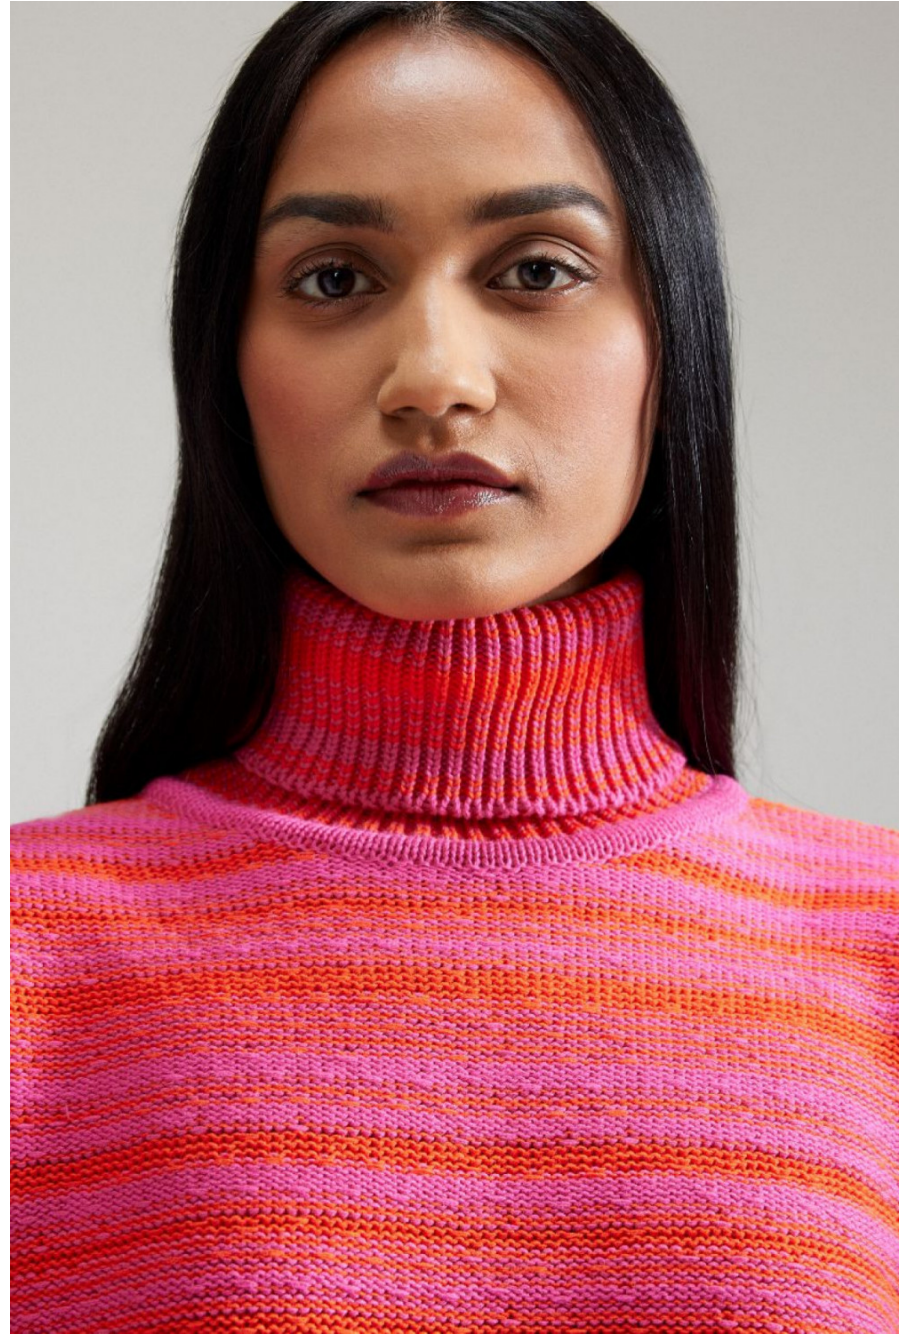

body
— LONDON —

0203 376 8696 | contact@bodylondon.com
Lyric House, Hammersmith Road, London, W14 0QL