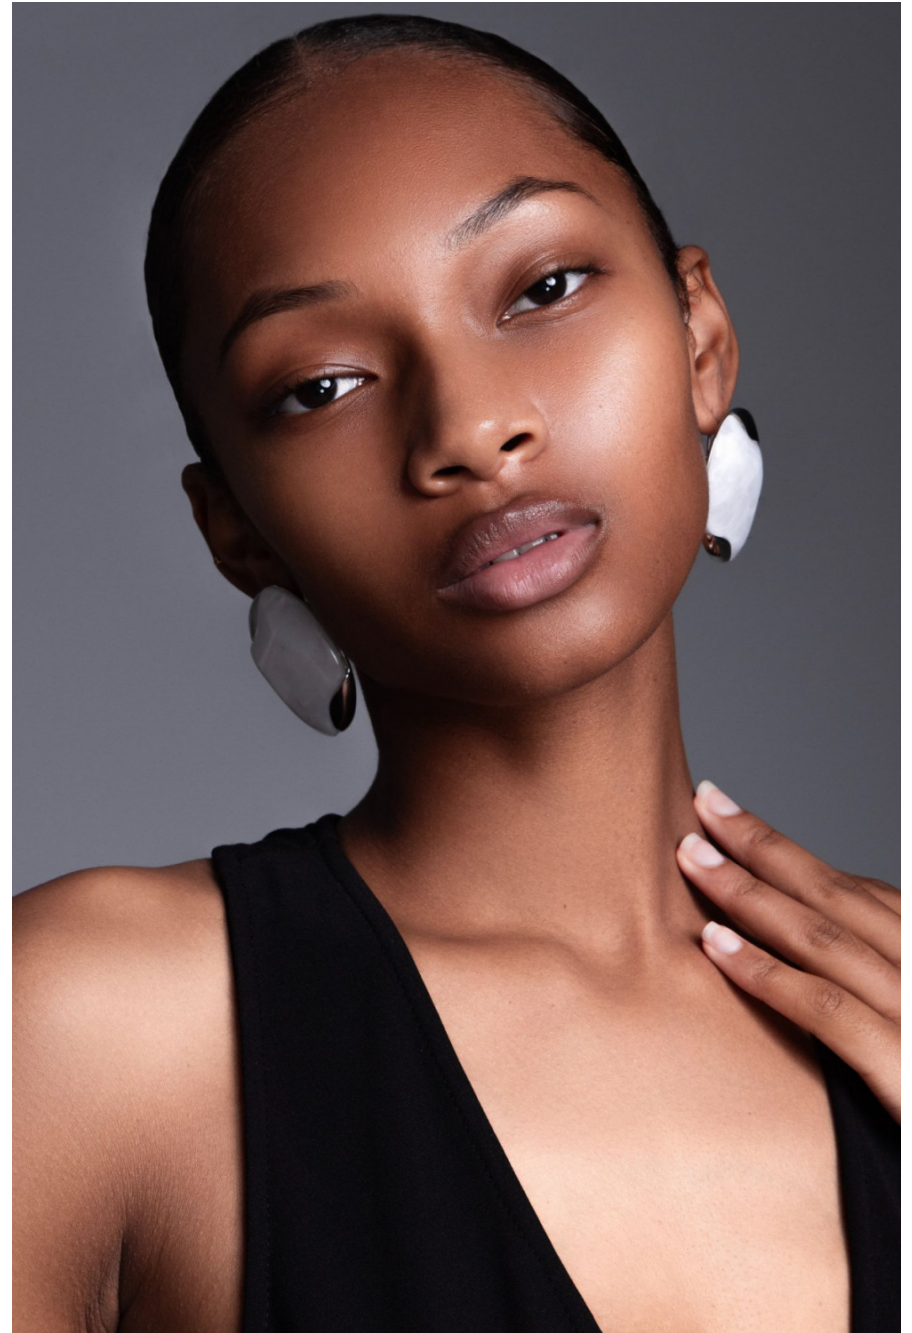

body
— LONDON —

0203 376 8696 | contact@bodylondon.com
Lyric House, Hammersmith Road, London, W14 0QL