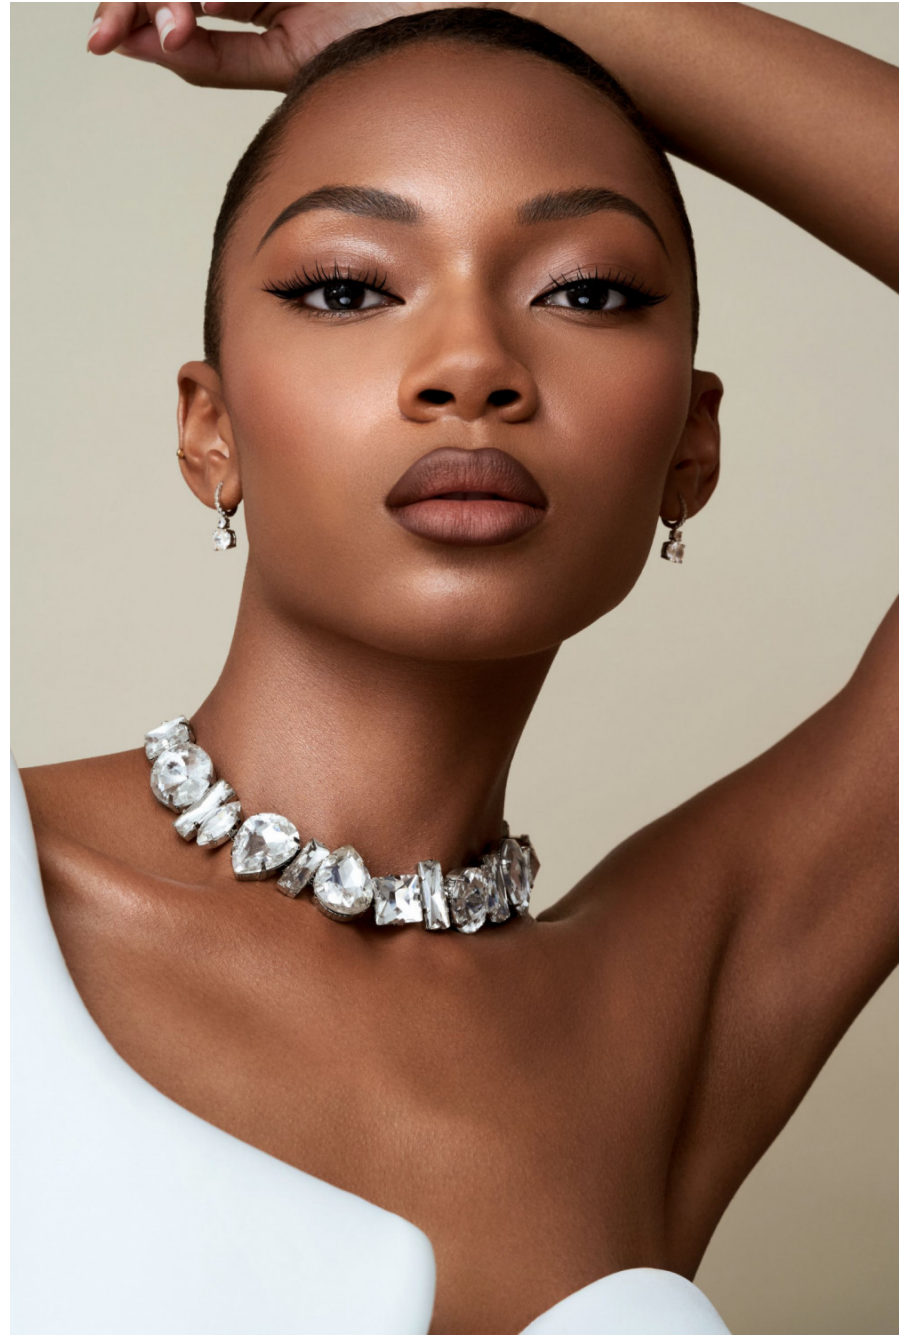

body
— LONDON —

0203 376 8696 | contact@bodylondon.com
Lyric House, Hammersmith Road, London, W14 0QL