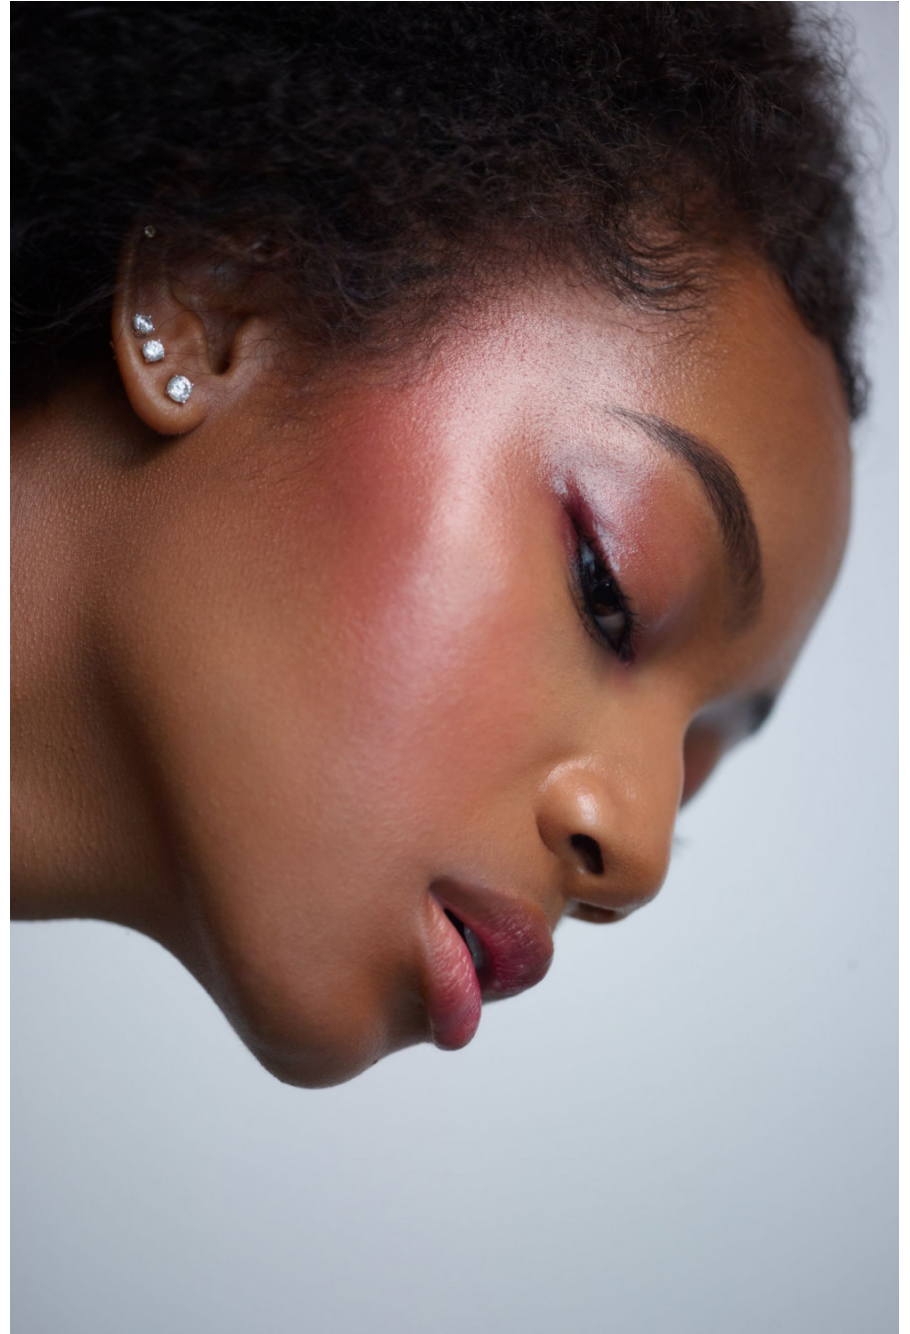

body
— LONDON —

0203 376 8696 | contact@bodylondon.com
Lyric House, Hammersmith Road, London, W14 0QL