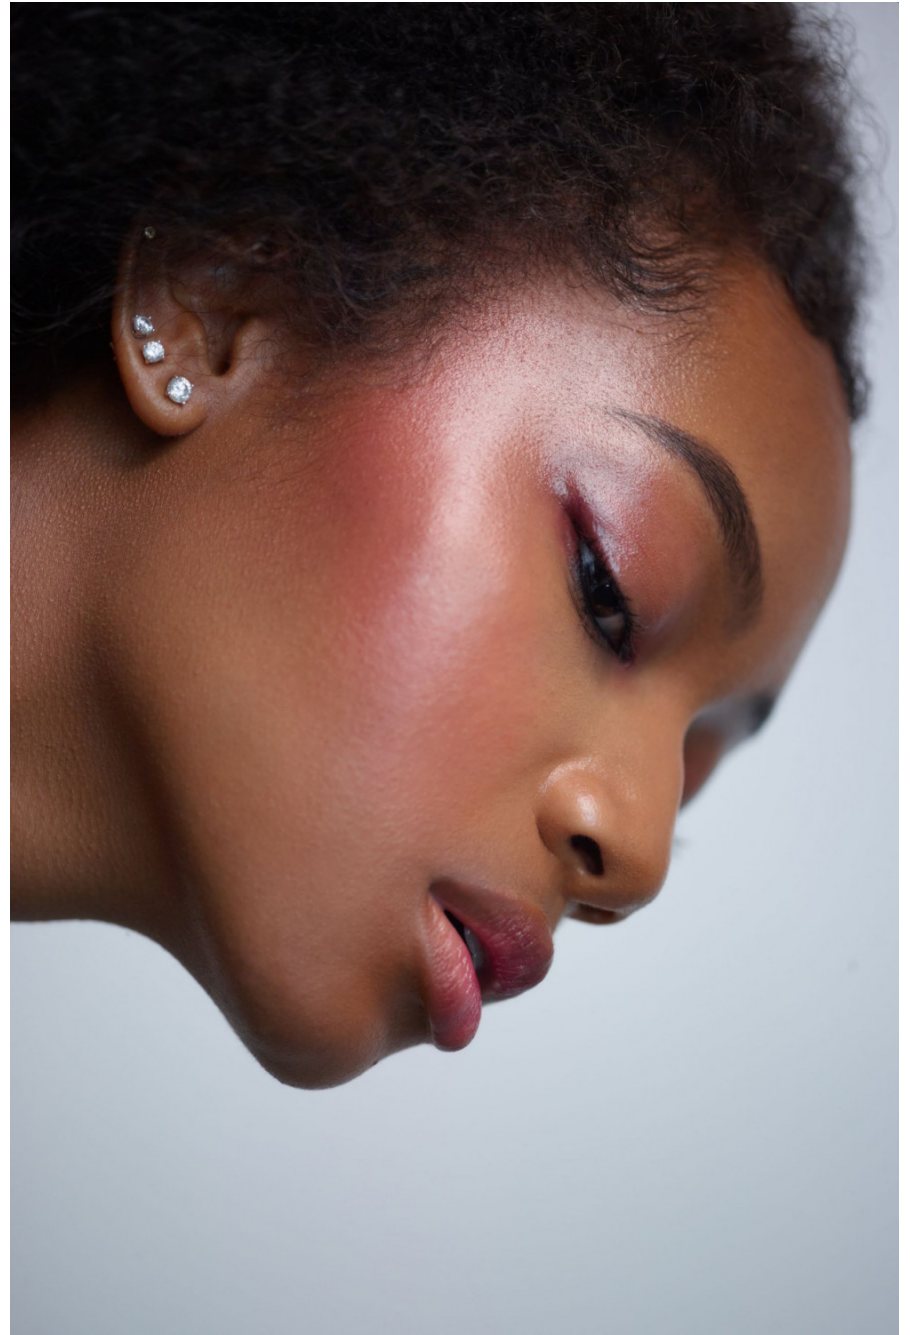

body
— LONDON —

0203 376 8696 | contact@bodylondon.com
Lyric House, Hammersmith Road, London, W14 0QL