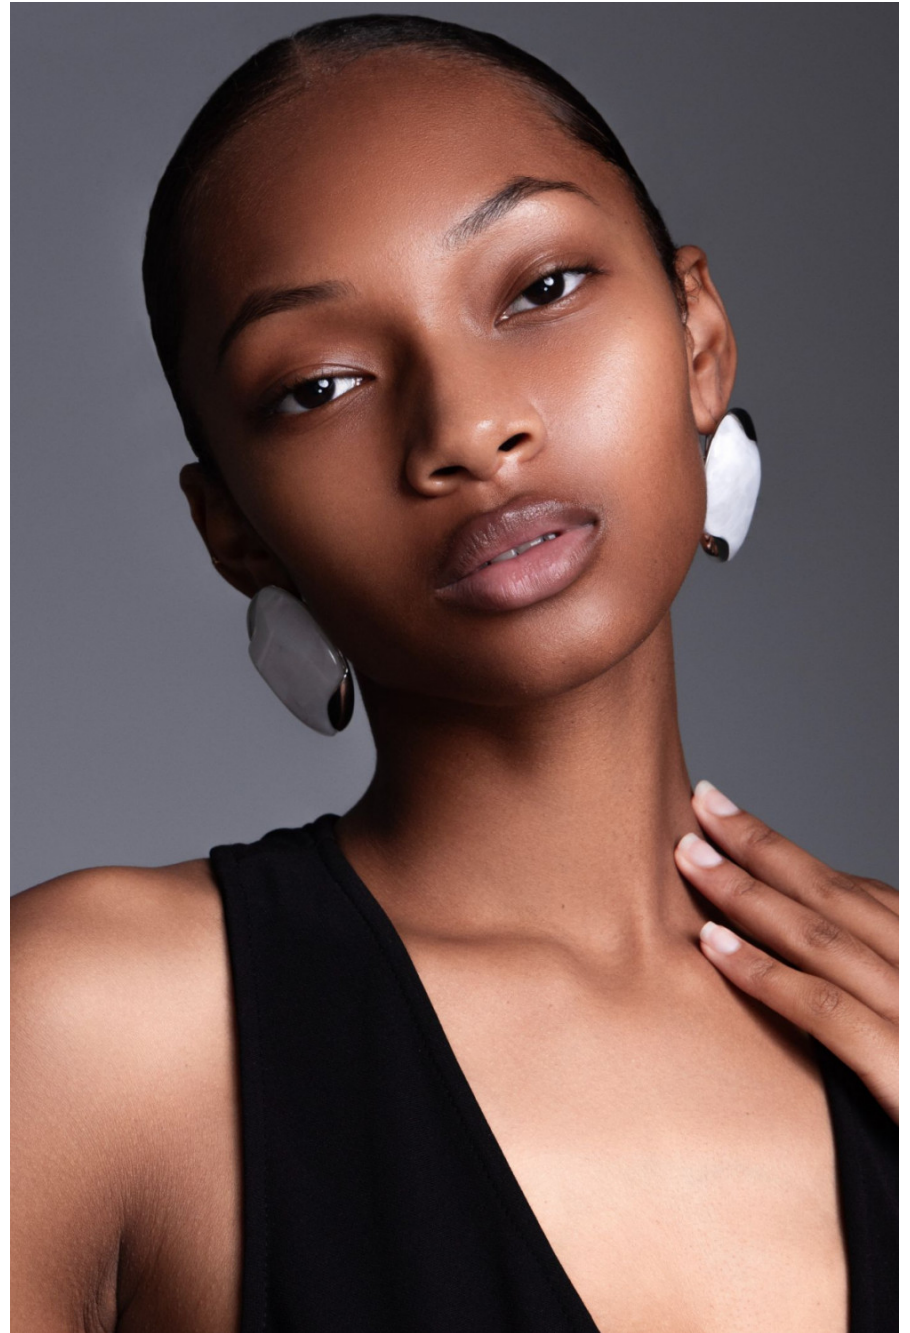

body
— LONDON —

0203 376 8696 | contact@bodylondon.com
Lyric House, Hammersmith Road, London, W14 0QL