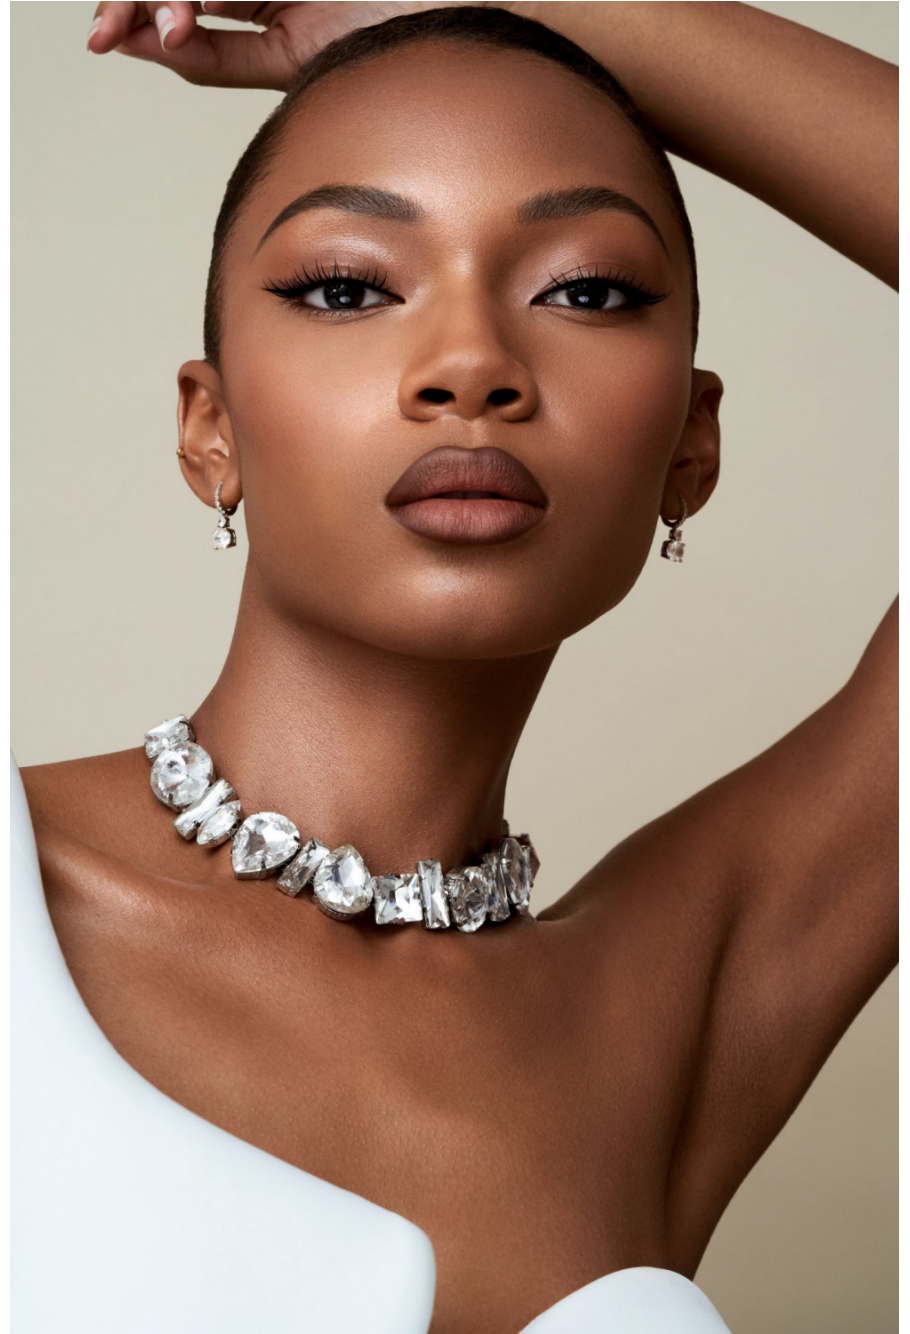

body
— LONDON —

0203 376 8696 | contact@bodylondon.com
Lyric House, Hammersmith Road, London, W14 0QL