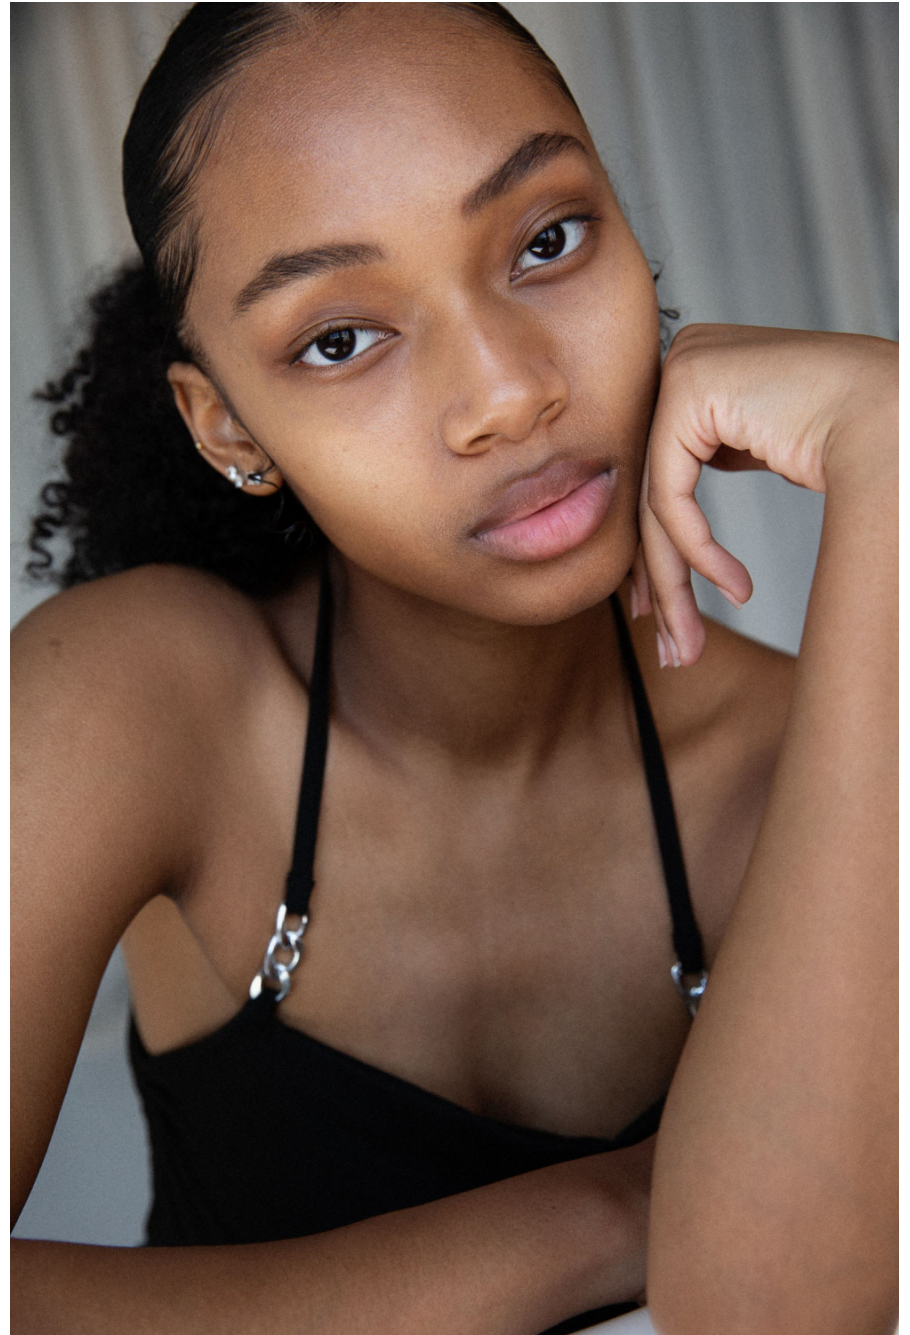

body
— LONDON —

0203 376 8696 | contact@bodylondon.com
Lyric House, Hammersmith Road, London, W14 0QL