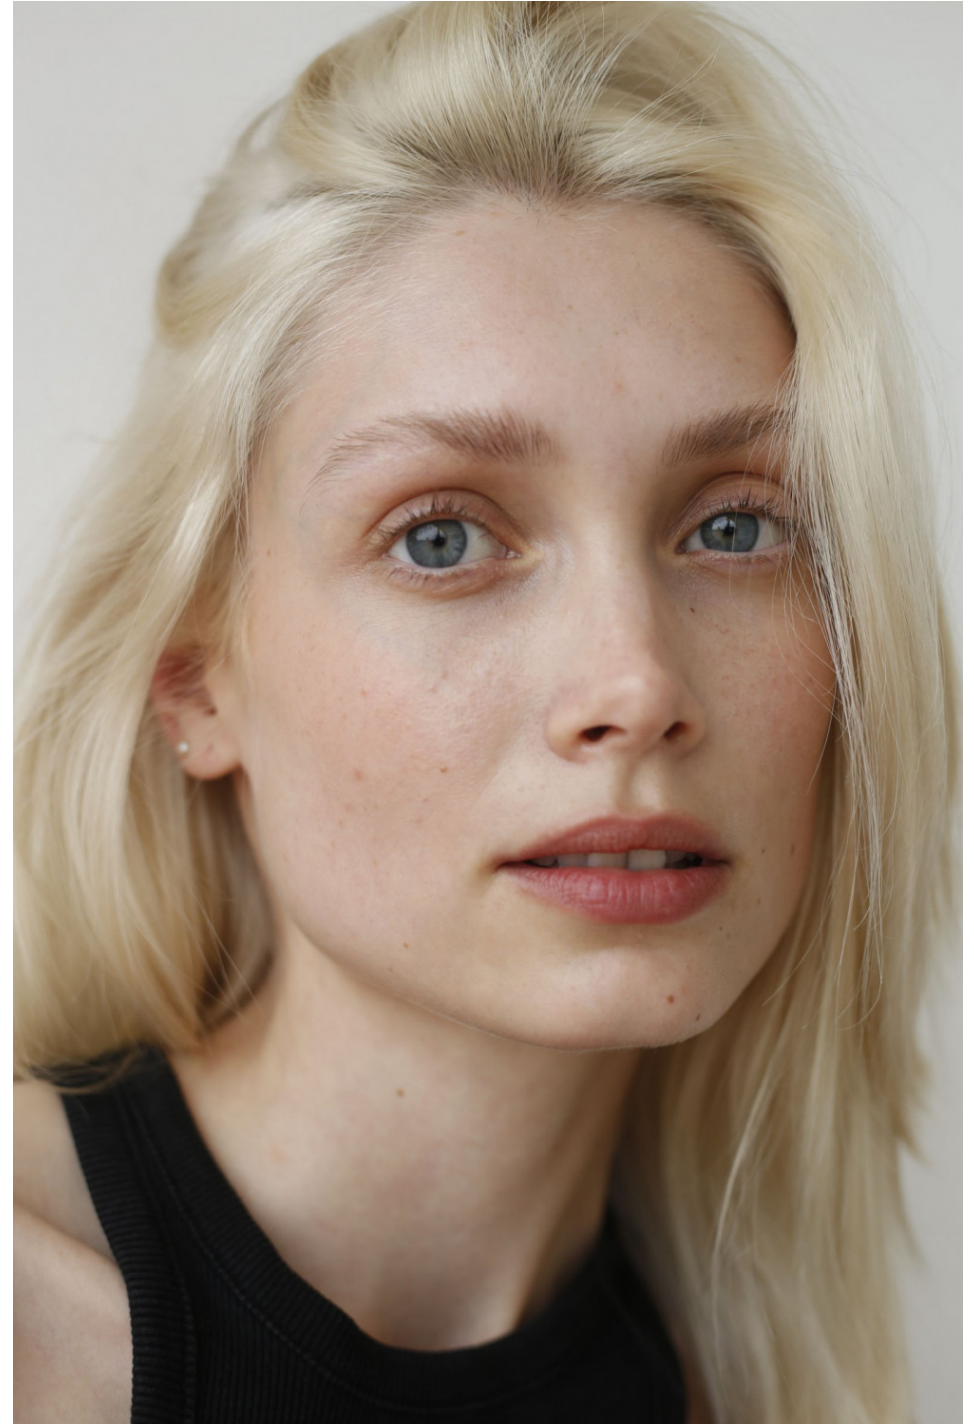

Karoline Seul

height 178 cm / 5ft 10"

chest 75 cm / 29.5"

waist 58 cm / 23"

hip 91 cm / 36"

dress 6 / 34

shoe 7 / 40

eyes Blue

hair Blonde

body
— LONDON —

0203 376 8696 | contact@bodylondon.com
Lyric House, Hammersmith Road, London, W14 0QL