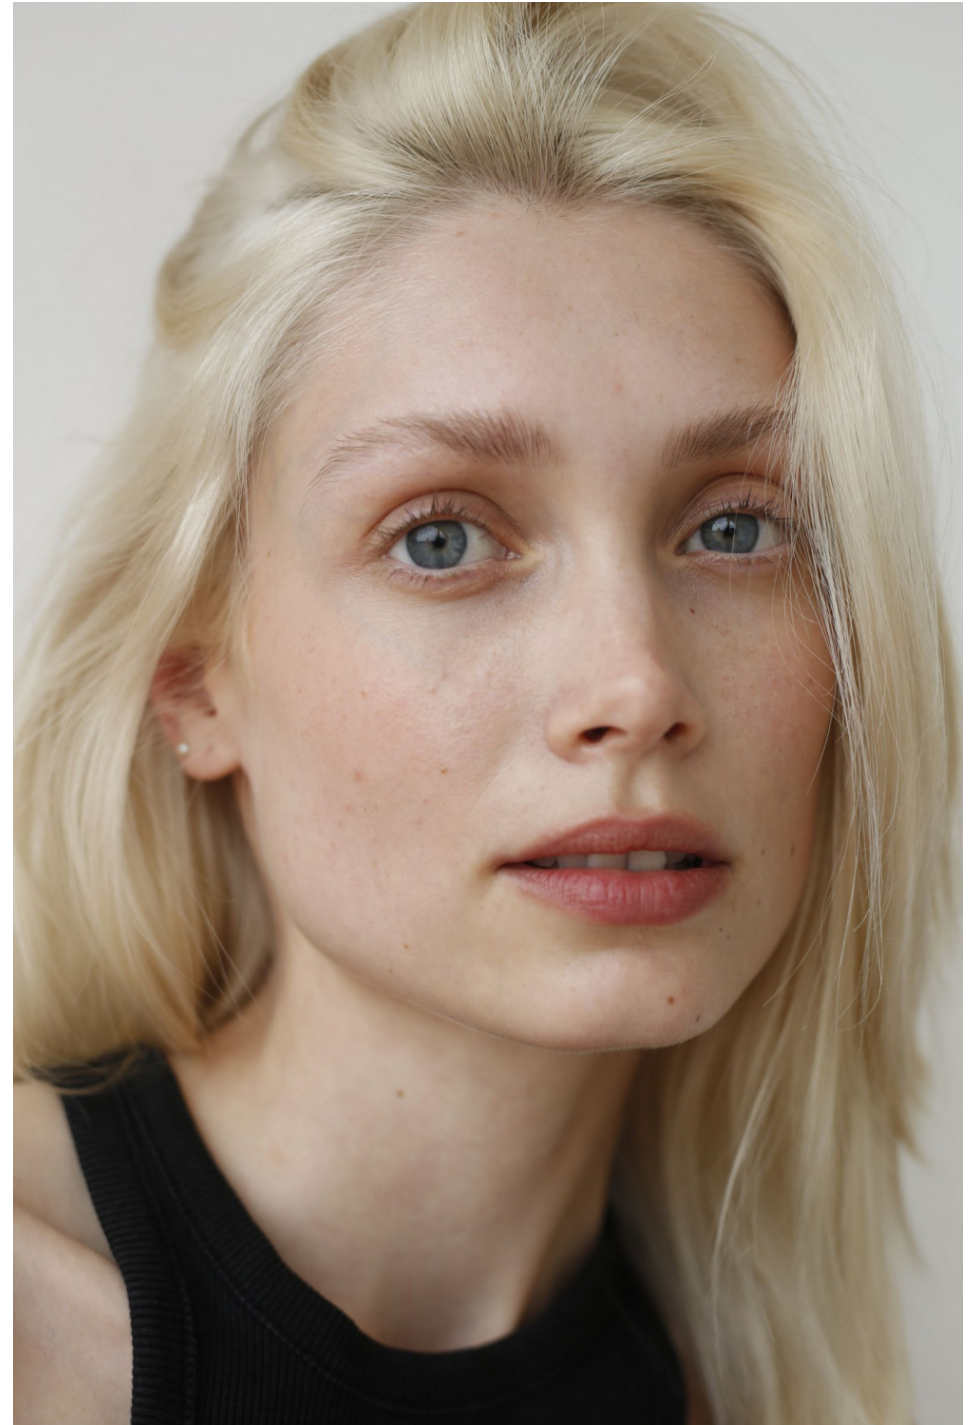

Karoline Seul

height 178 cm / 5ft 10"

chest 75 cm / 29.5"

waist 58 cm / 23"

hip 91 cm / 36"

dress 6 / 34

shoe 7 / 40

eyes Blue

hair Blonde

body
— LONDON —

0203 376 8696 | contact@bodylondon.com
Lyric House, Hammersmith Road, London, W14 0QL