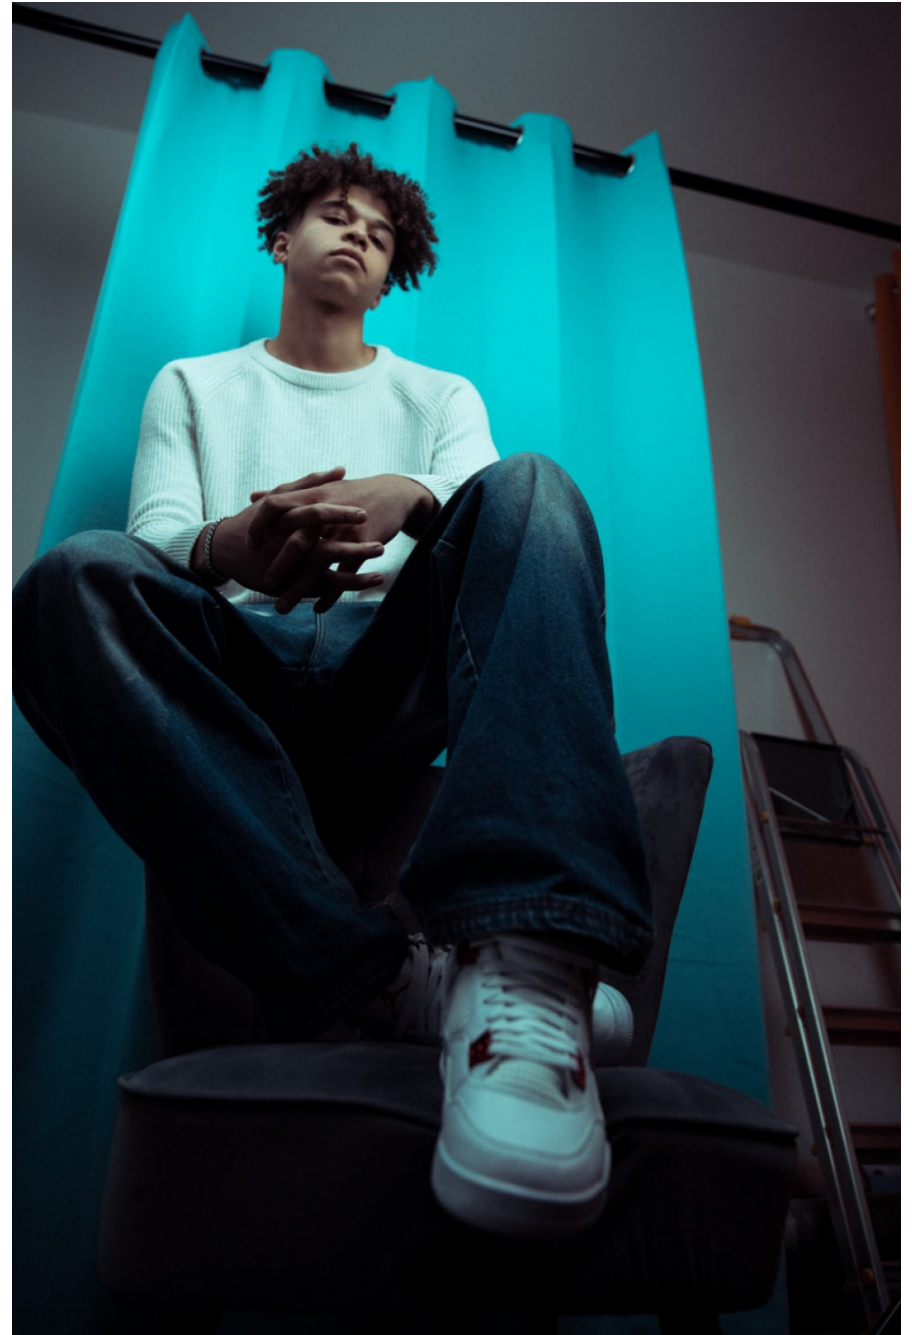

body
— LONDON —

0203 376 8696 | contact@bodylondon.com
Lyric House, Hammersmith Road, London, W14 0QL