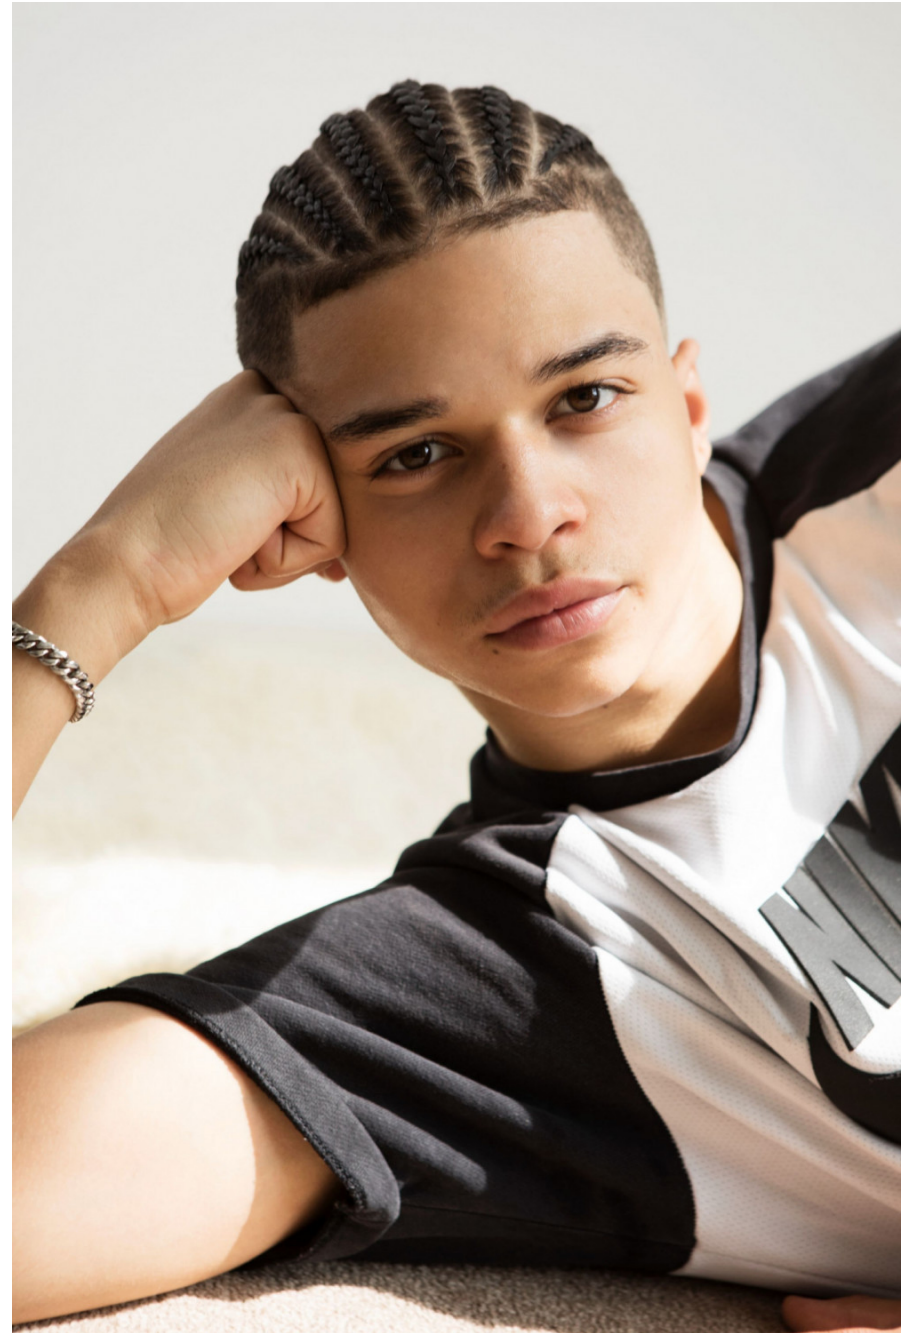

body
— LONDON —

0203 376 8696 | contact@bodylondon.com
Lyric House, Hammersmith Road, London, W14 0QL