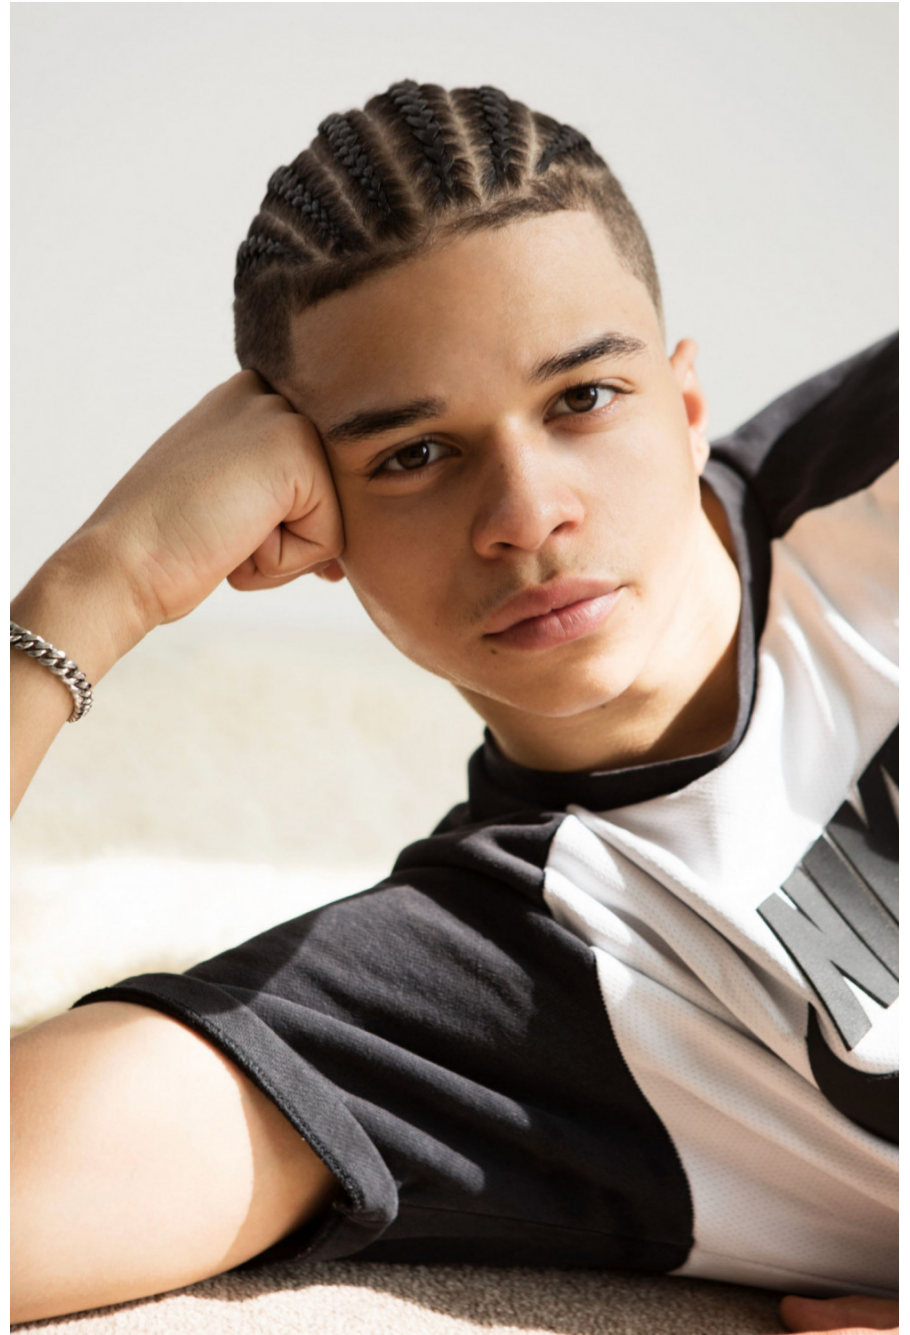

body
— LONDON —

0203 376 8696 | contact@bodylondon.com
Lyric House, Hammersmith Road, London, W14 0QL