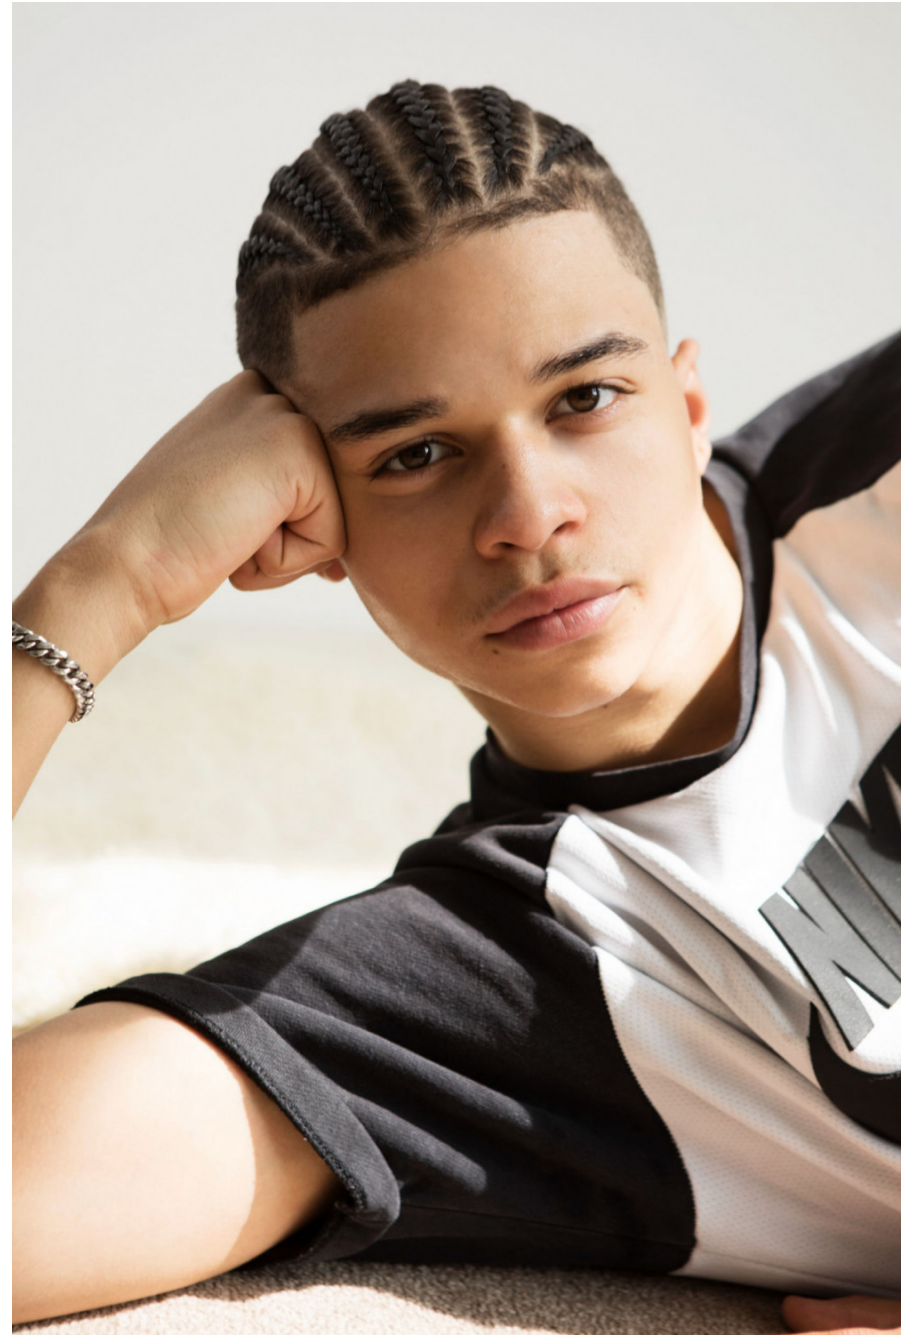

body
— LONDON —

0203 376 8696 | contact@bodylondon.com
Lyric House, Hammersmith Road, London, W14 0QL