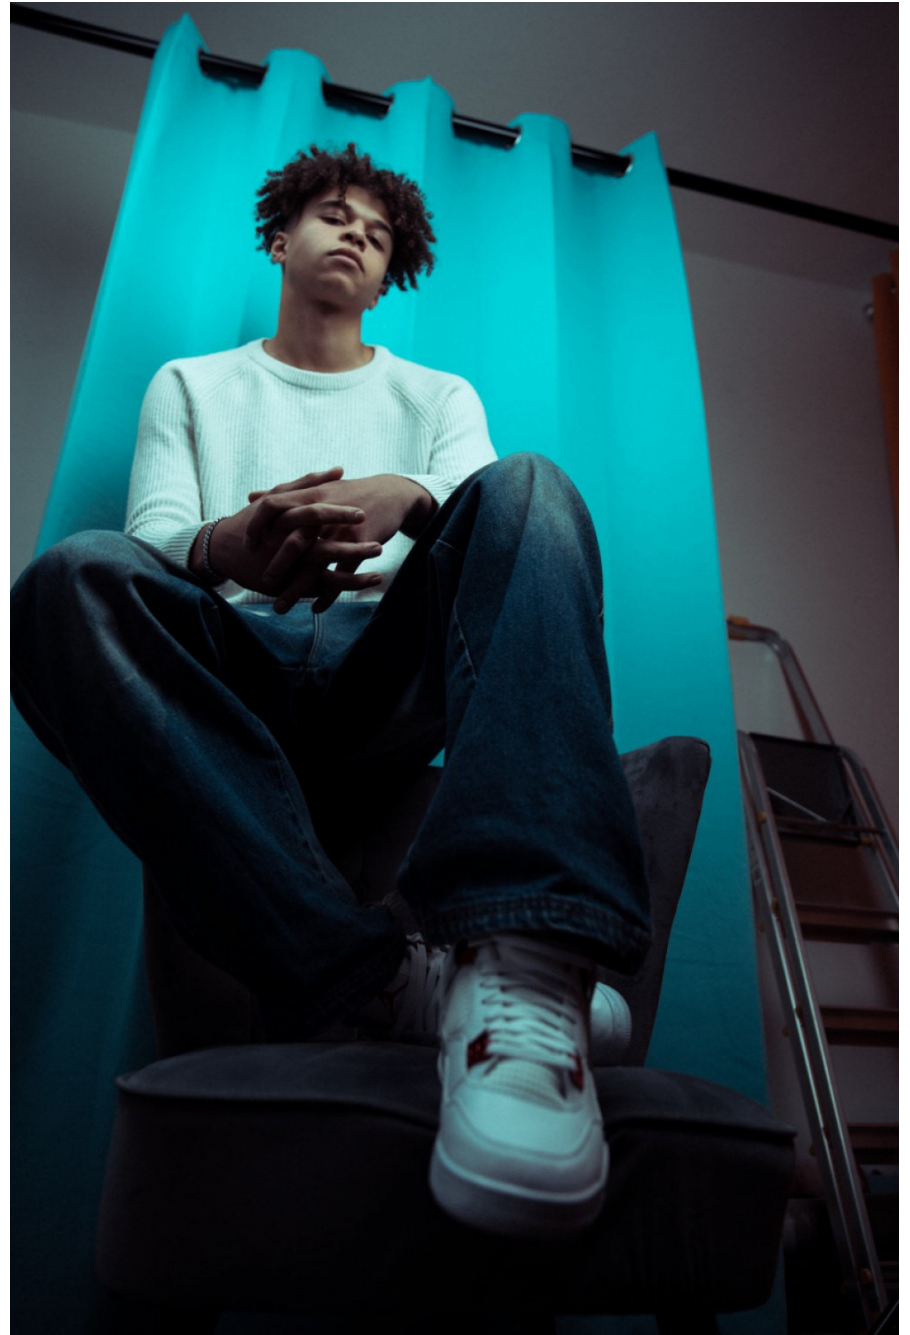

body
— LONDON —

0203 376 8696 | contact@bodylondon.com
Lyric House, Hammersmith Road, London, W14 0QL