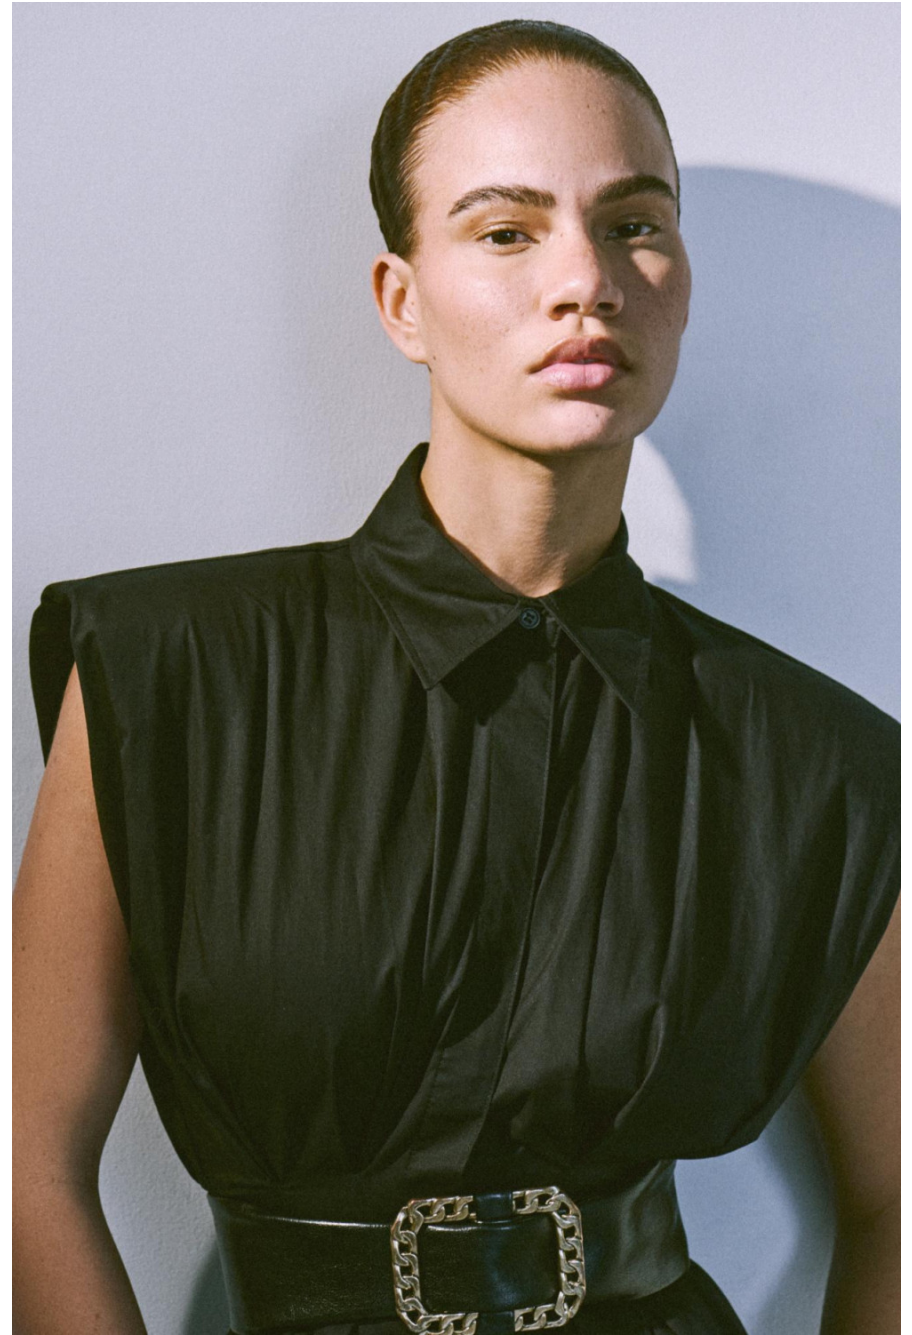

body
— LONDON —

0203 376 8696 | contact@bodylondon.com
Lyric House, Hammersmith Road, London, W14 0QL