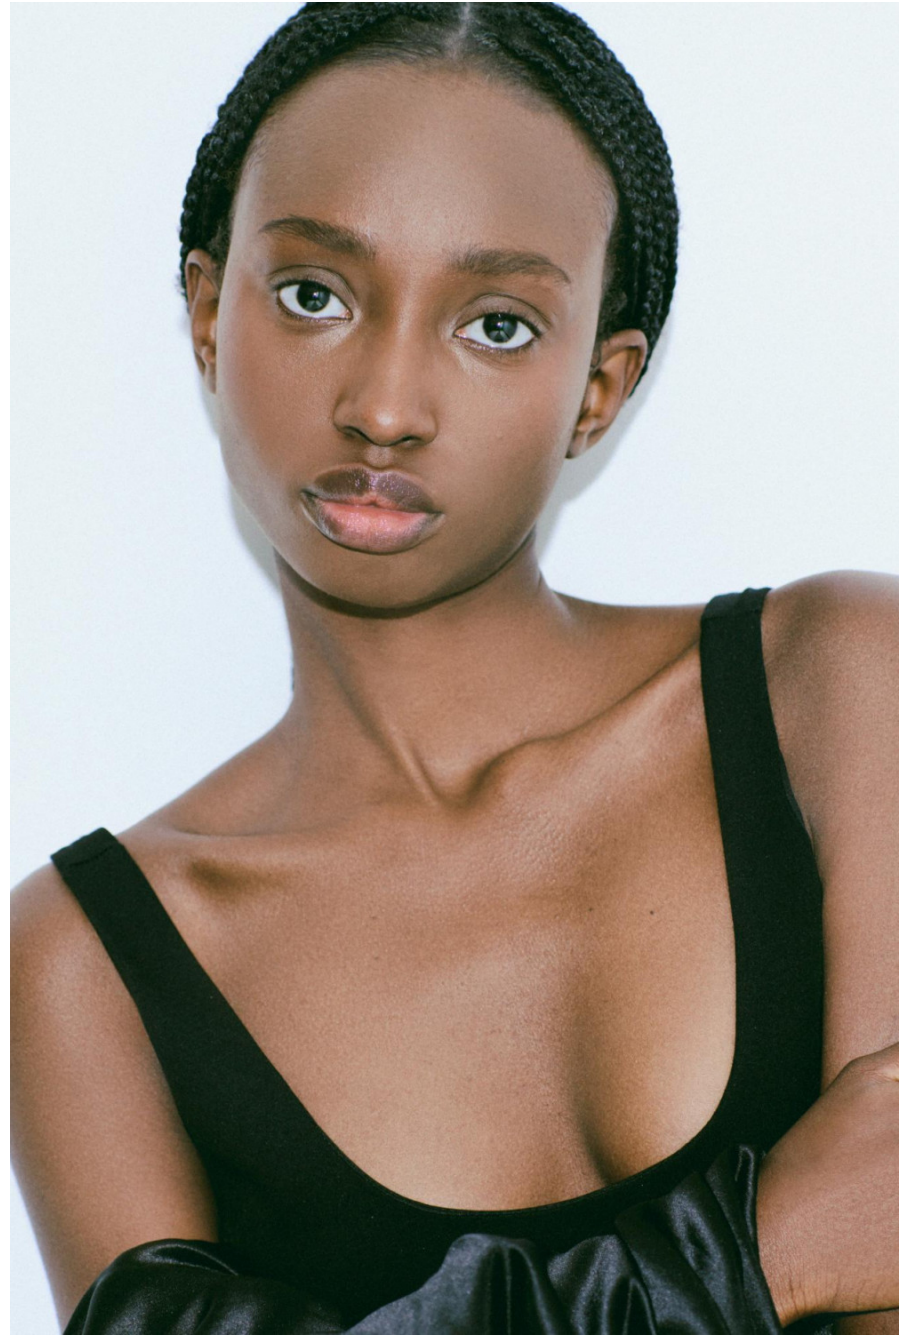

body
— LONDON —

0203 376 8696 | contact@bodylondon.com
Lyric House, Hammersmith Road, London, W14 0QL