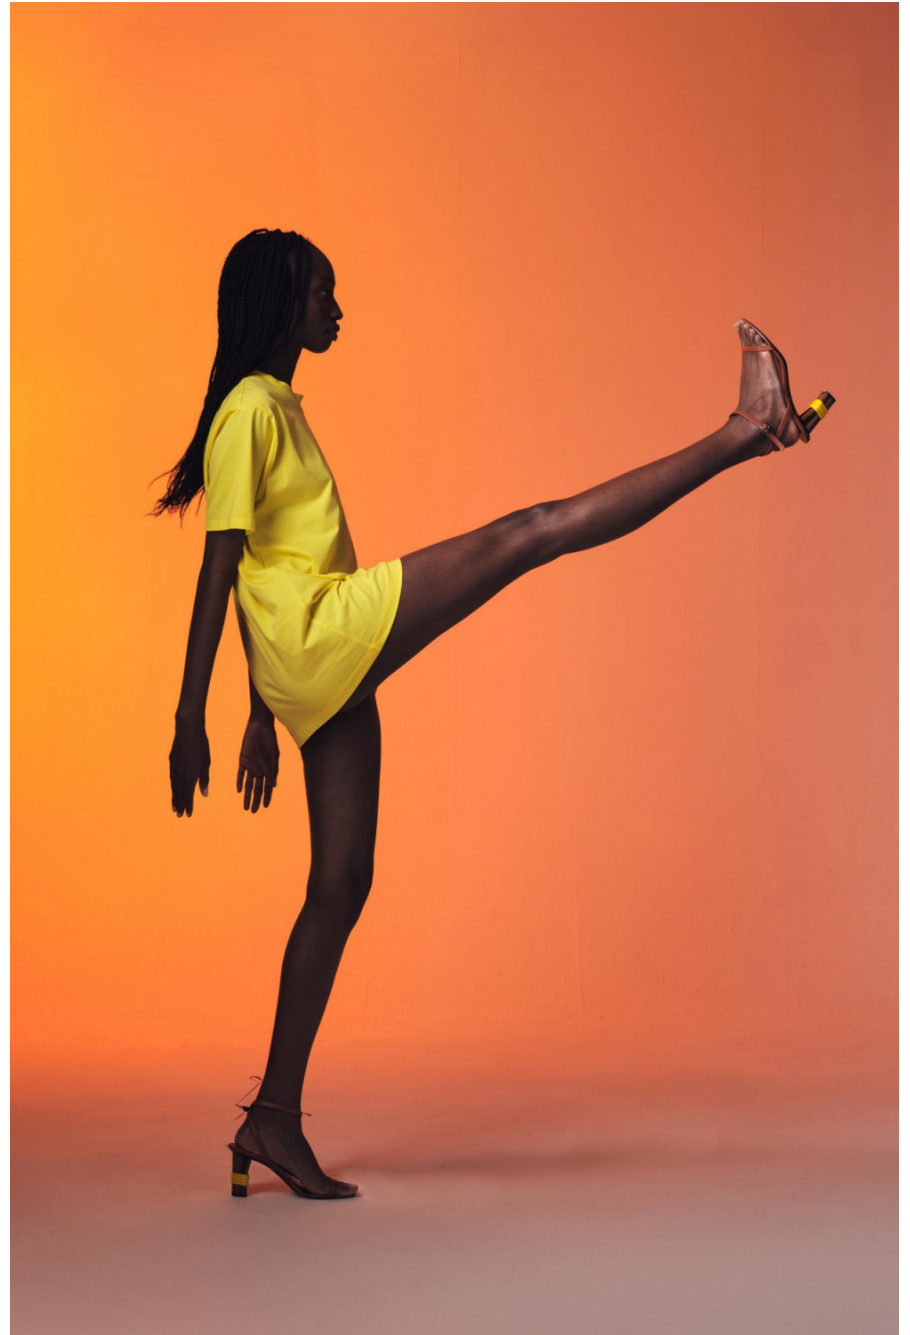

body
— LONDON —

0203 376 8696 | contact@bodylondon.com
Lyric House, Hammersmith Road, London, W14 0QL