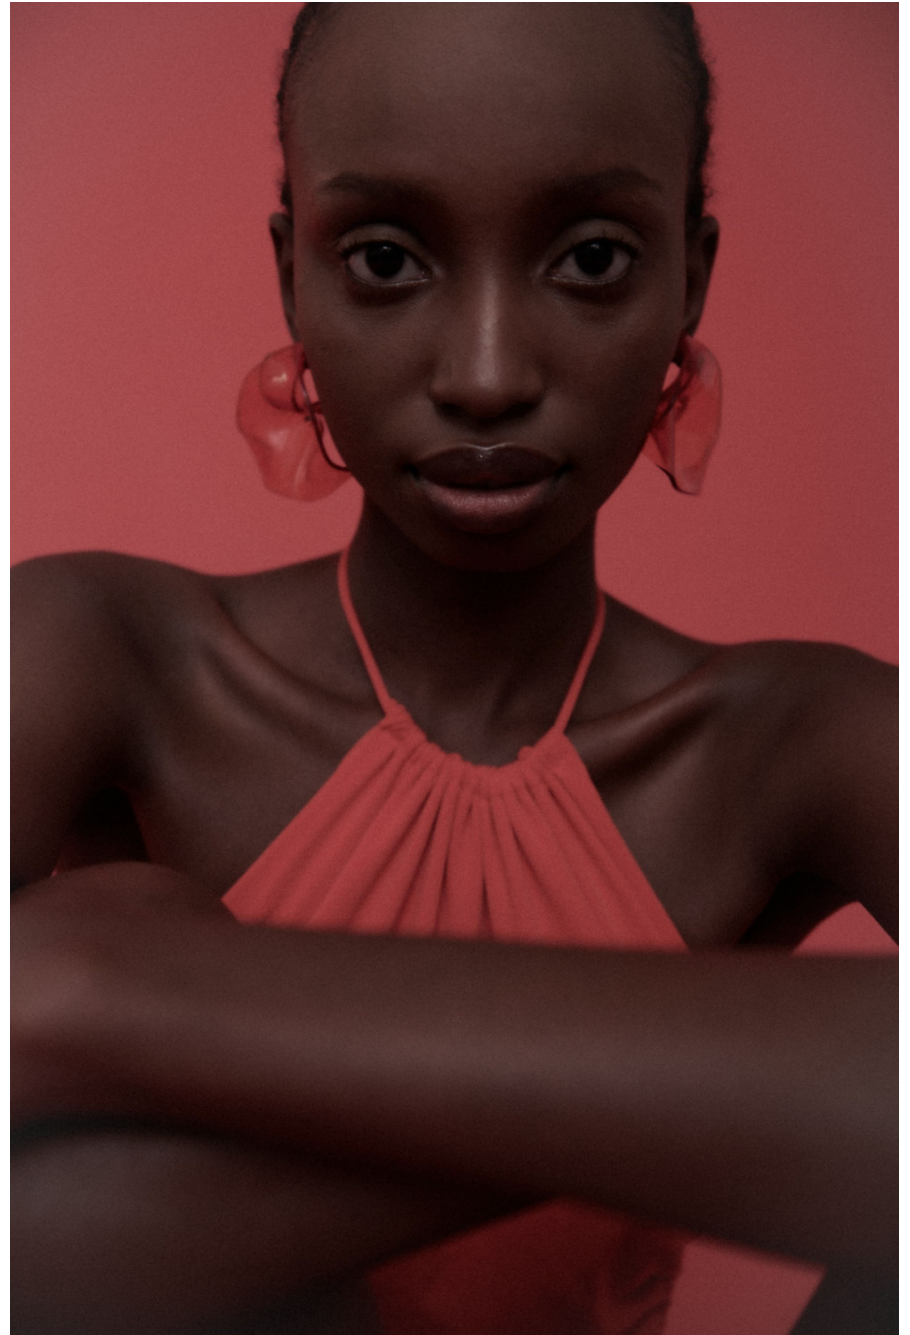

body
— LONDON —

0203 376 8696 | contact@bodylondon.com
Lyric House, Hammersmith Road, London, W14 0QL