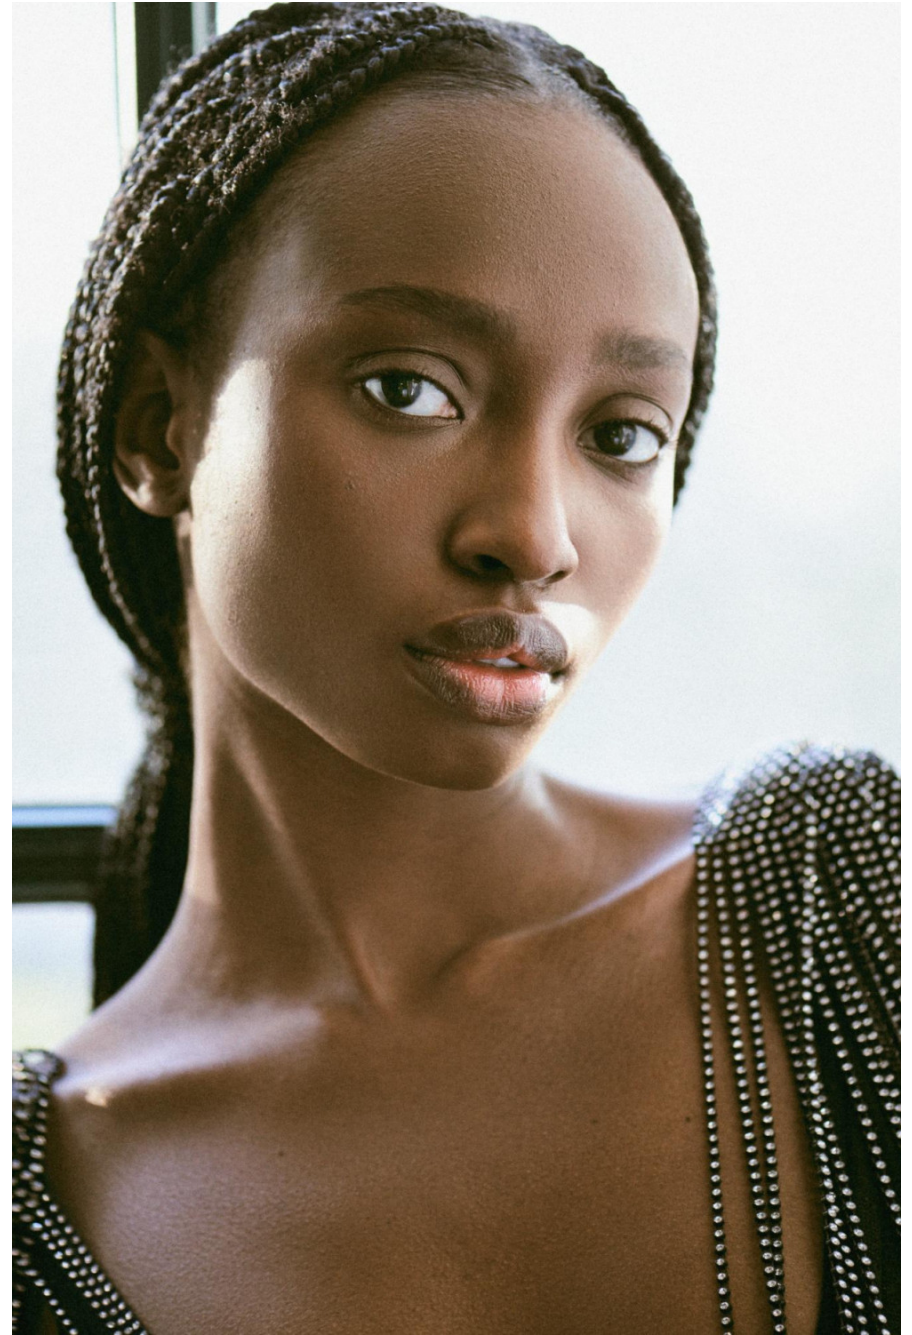

Ewa Onilenla

height 178 cm / 5ft 10"
chest 80 cm / 31.5"
waist 61 cm / 24"
hip 91 cm / 36"
dress 8 / 36
shoe 7 / 40
eyes Brown
hair Black

body
— LONDON —

0203 376 8696 | contact@bodylondon.com
Lyric House, Hammersmith Road, London, W14 0QL