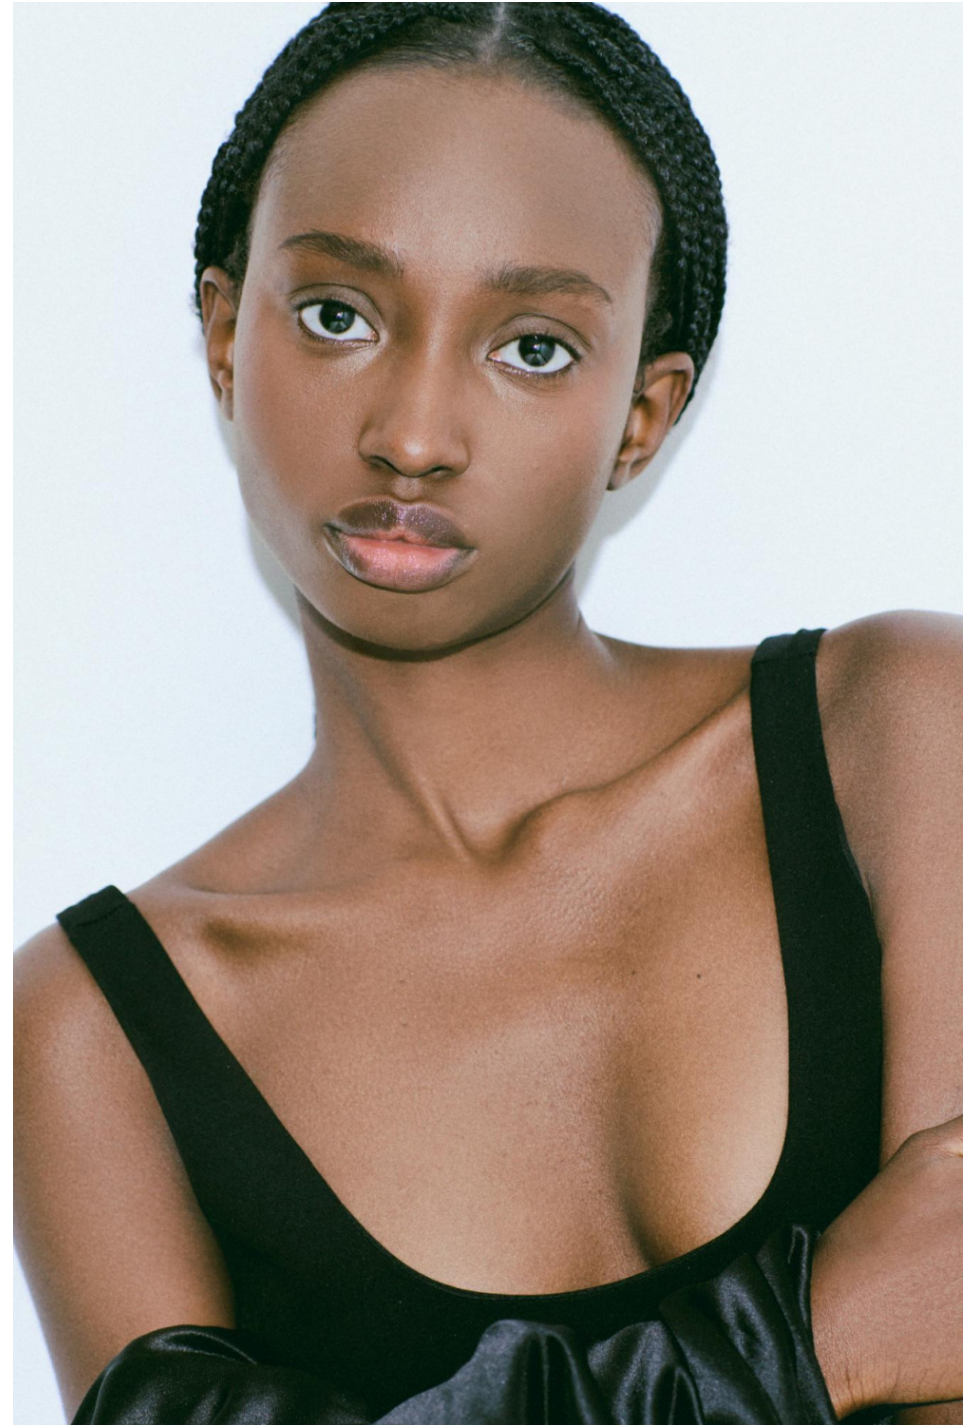

Ewa Onilenla

height 178 cm / 5ft 10"
chest 80 cm / 31.5"
waist 61 cm / 24"
hip 91 cm / 36"
dress 8 / 36
shoe 7 / 40
eyes Brown
hair Black

body
— LONDON —

0203 376 8696 | contact@bodylondon.com
Lyric House, Hammersmith Road, London, W14 0QL