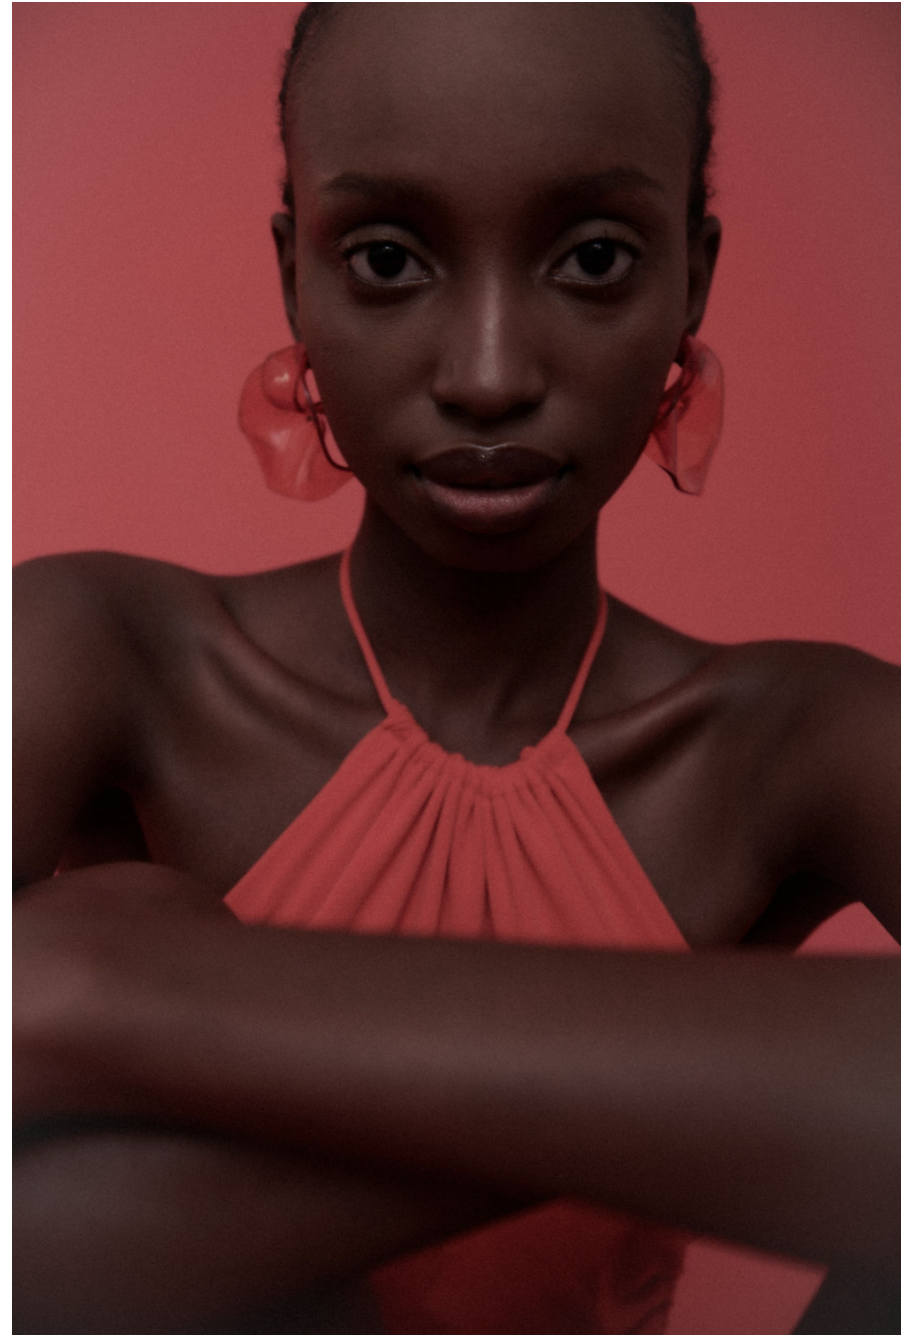

body
— LONDON —

0203 376 8696 | contact@bodylondon.com
Lyric House, Hammersmith Road, London, W14 0QL