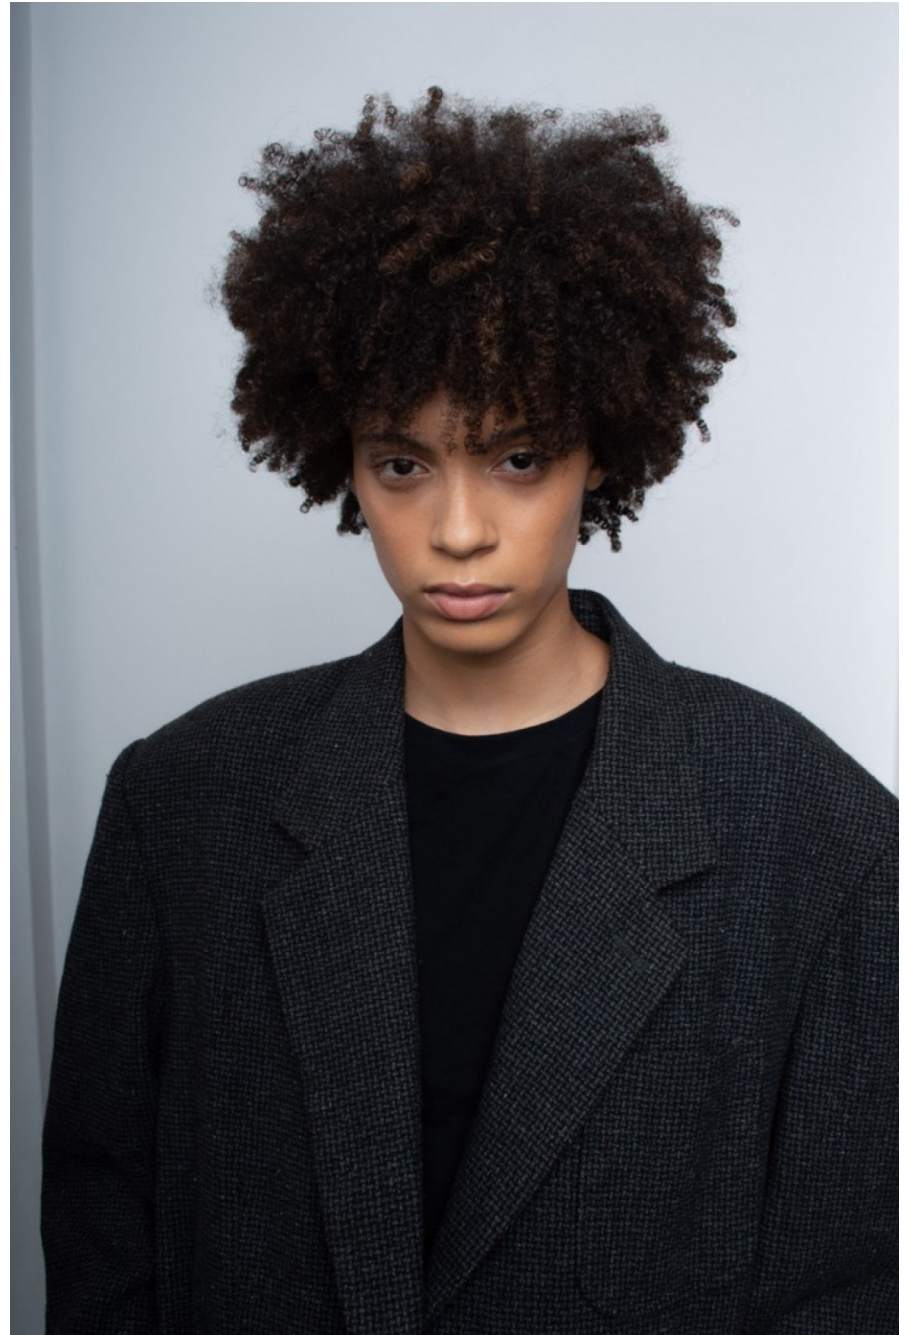

body
— LONDON —

0203 376 8696 | contact@bodylondon.com
Lyric House, Hammersmith Road, London, W14 0QL