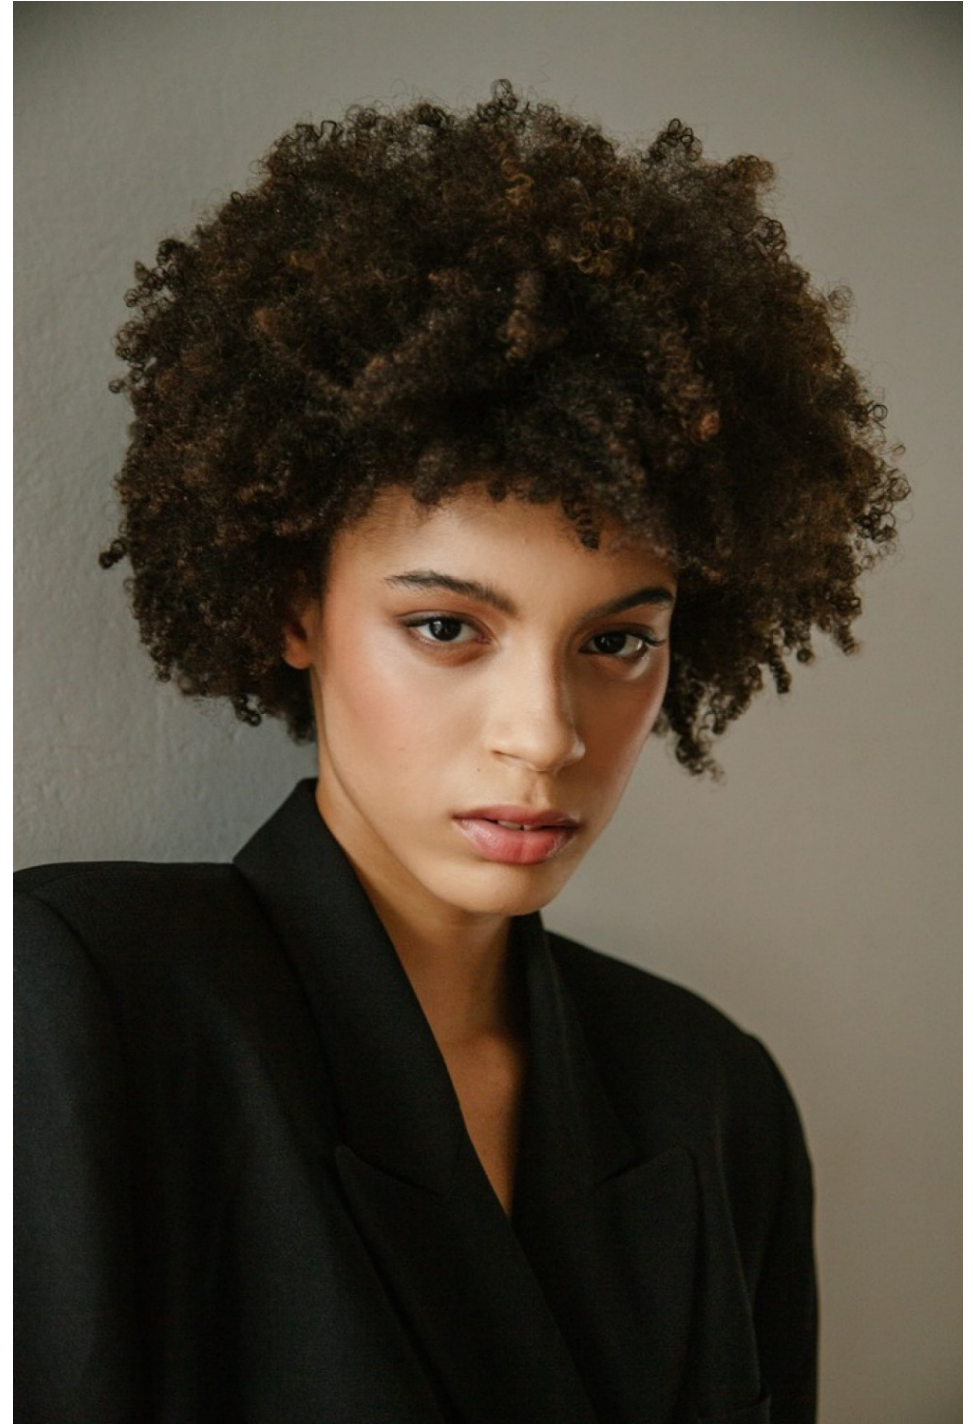

Alice Marie

height 178 cm / 5ft 10"
chest 77 cm / 30.5"
waist 60 cm / 23.5"
hip 89 cm / 35"
dress 8 / 36
shoe 7 / 40
eyes Brown
hair Brown

body
— LONDON —

0203 376 8696 | contact@bodylondon.com
Lyric House, Hammersmith Road, London, W14 0QL