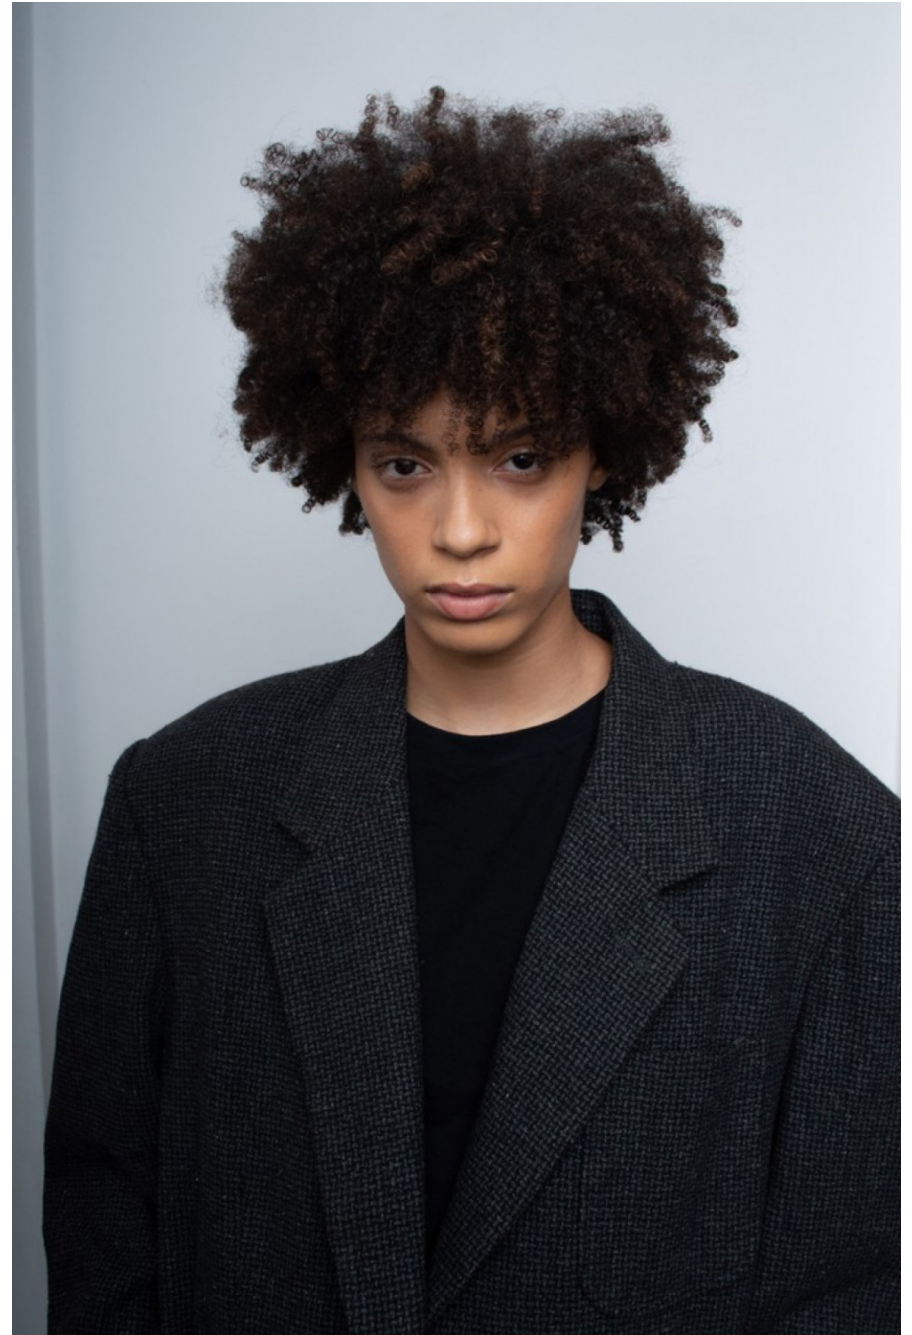

body
— LONDON —

0203 376 8696 | contact@bodylondon.com
Lyric House, Hammersmith Road, London, W14 0QL