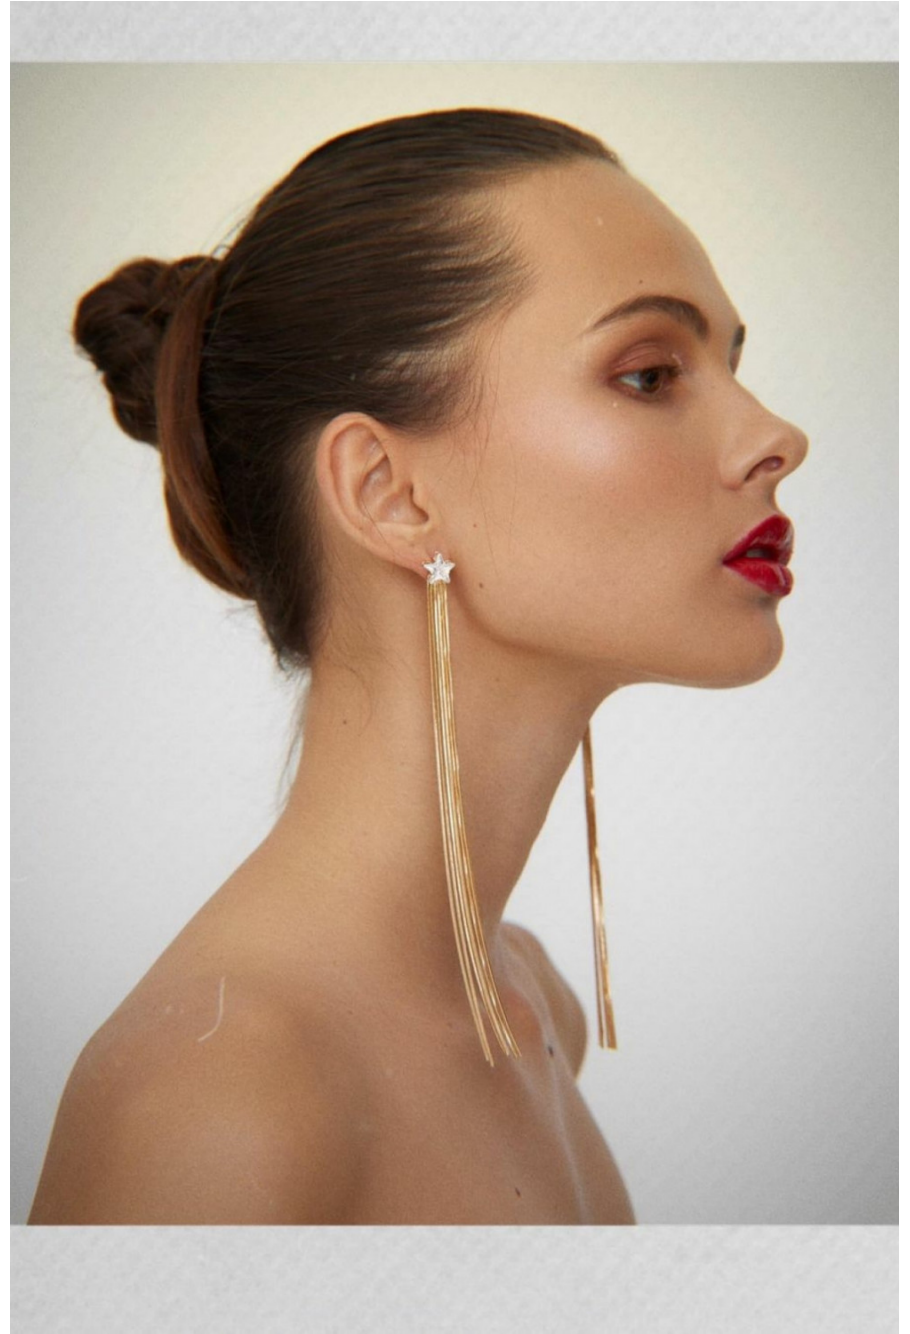

body
— LONDON —

0203 376 8696 | contact@bodylondon.com
Lyric House, Hammersmith Road, London, W14 0QL