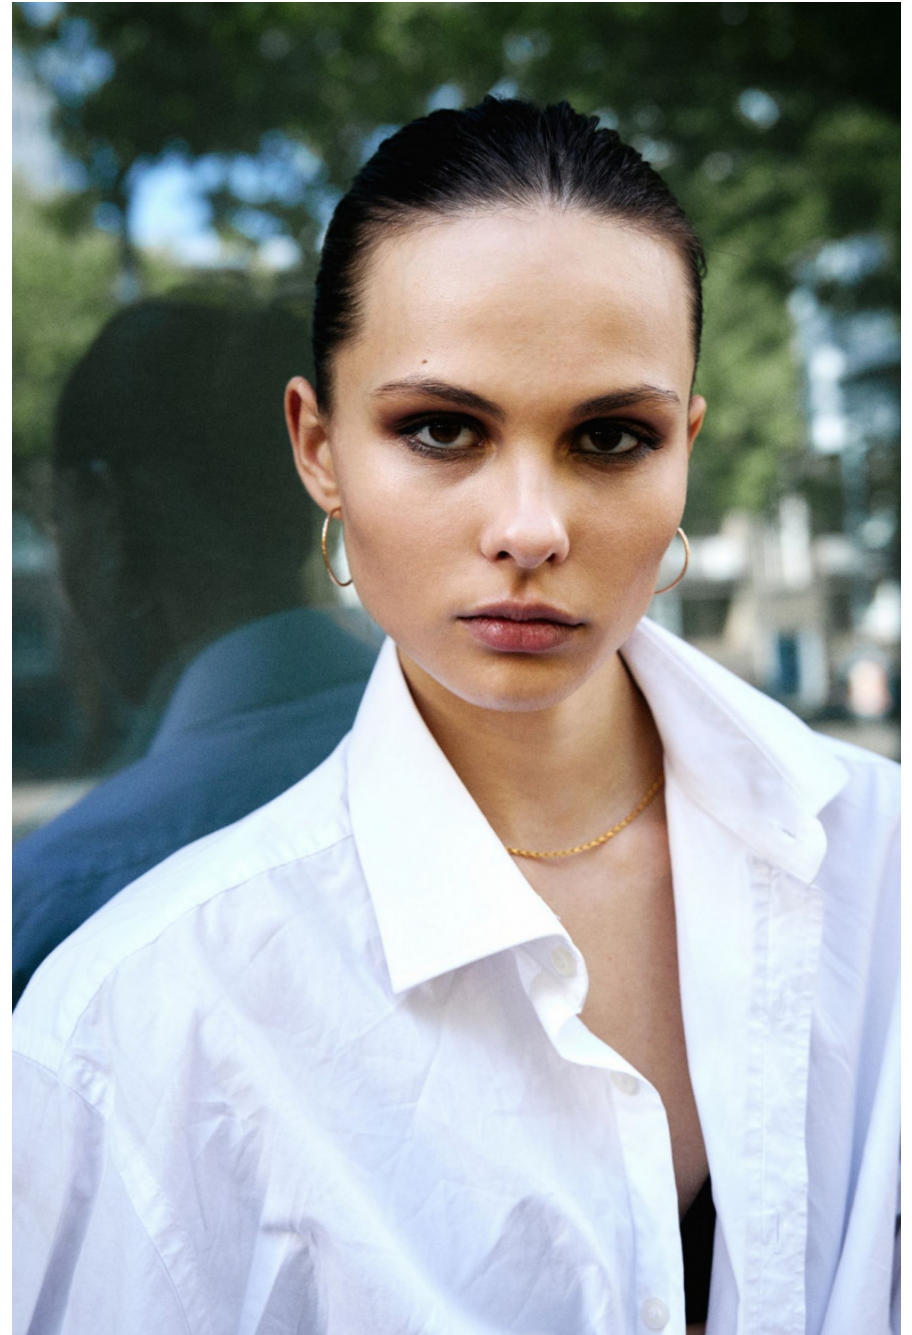

body
— LONDON —

0203 376 8696 | contact@bodylondon.com
Lyric House, Hammersmith Road, London, W14 0QL