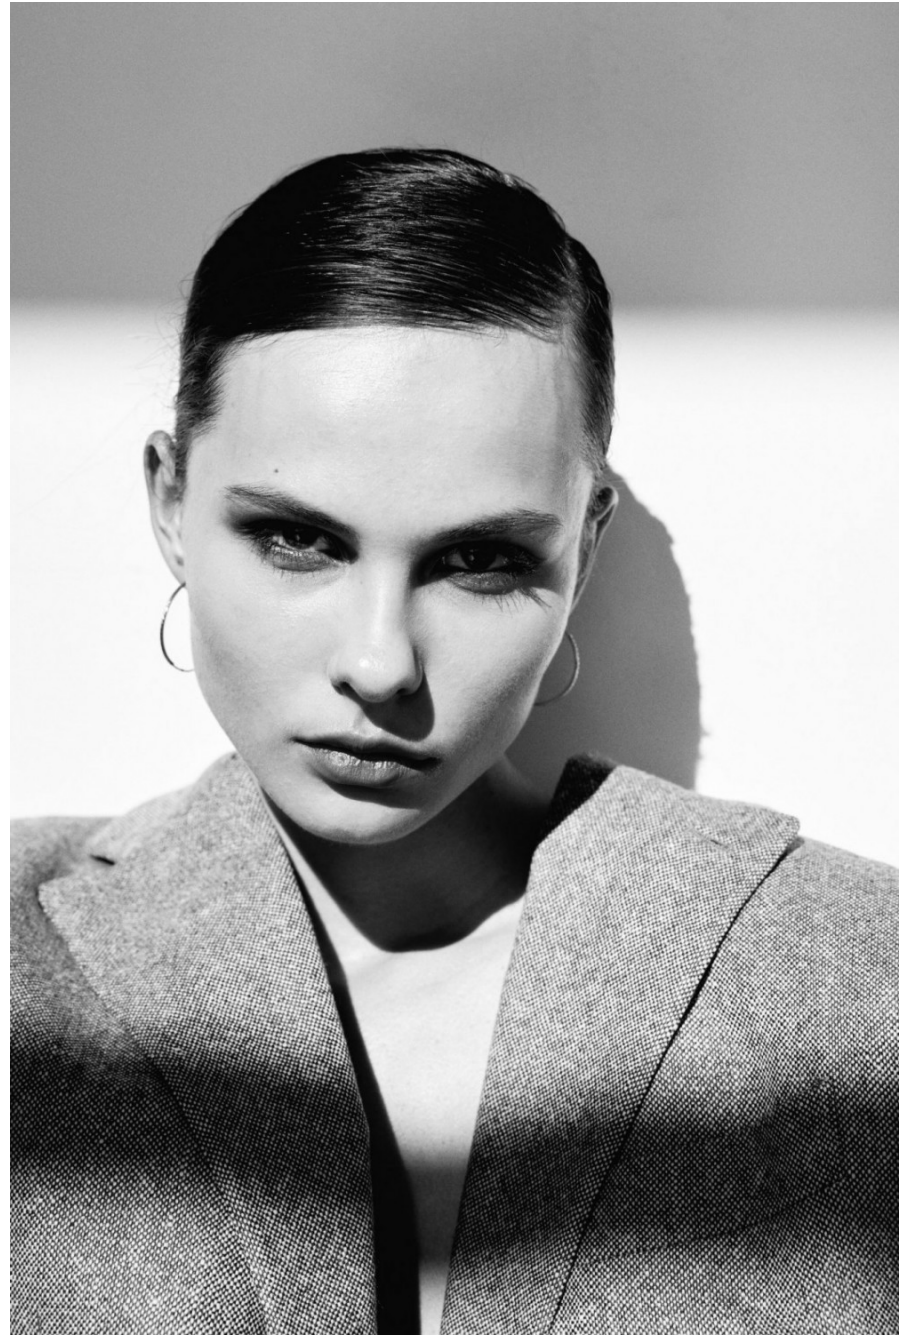

body
— LONDON —

0203 376 8696 | contact@bodylondon.com
Lyric House, Hammersmith Road, London, W14 0QL