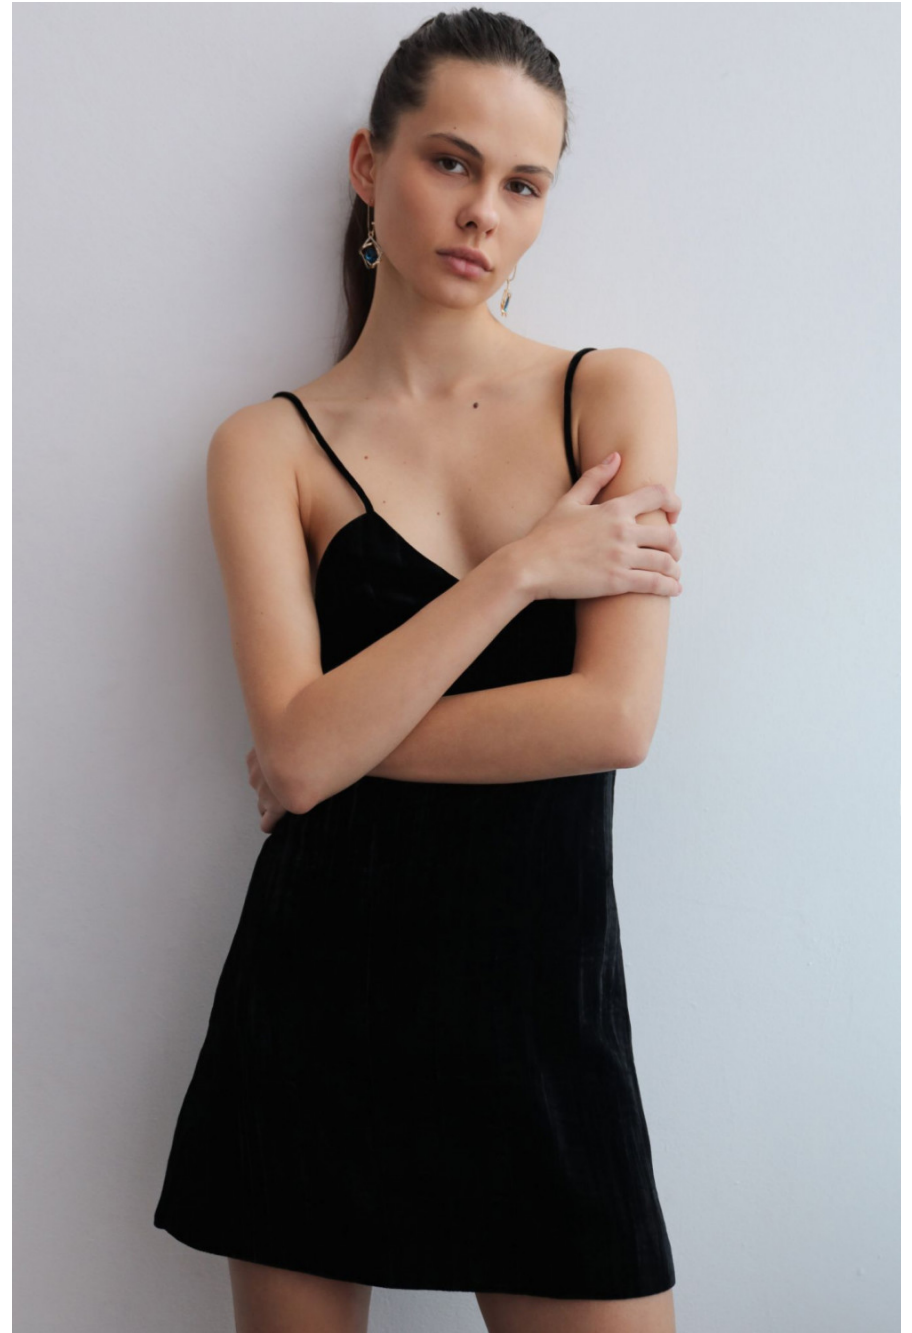

body
— LONDON —

0203 376 8696 | contact@bodylondon.com
Lyric House, Hammersmith Road, London, W14 0QL