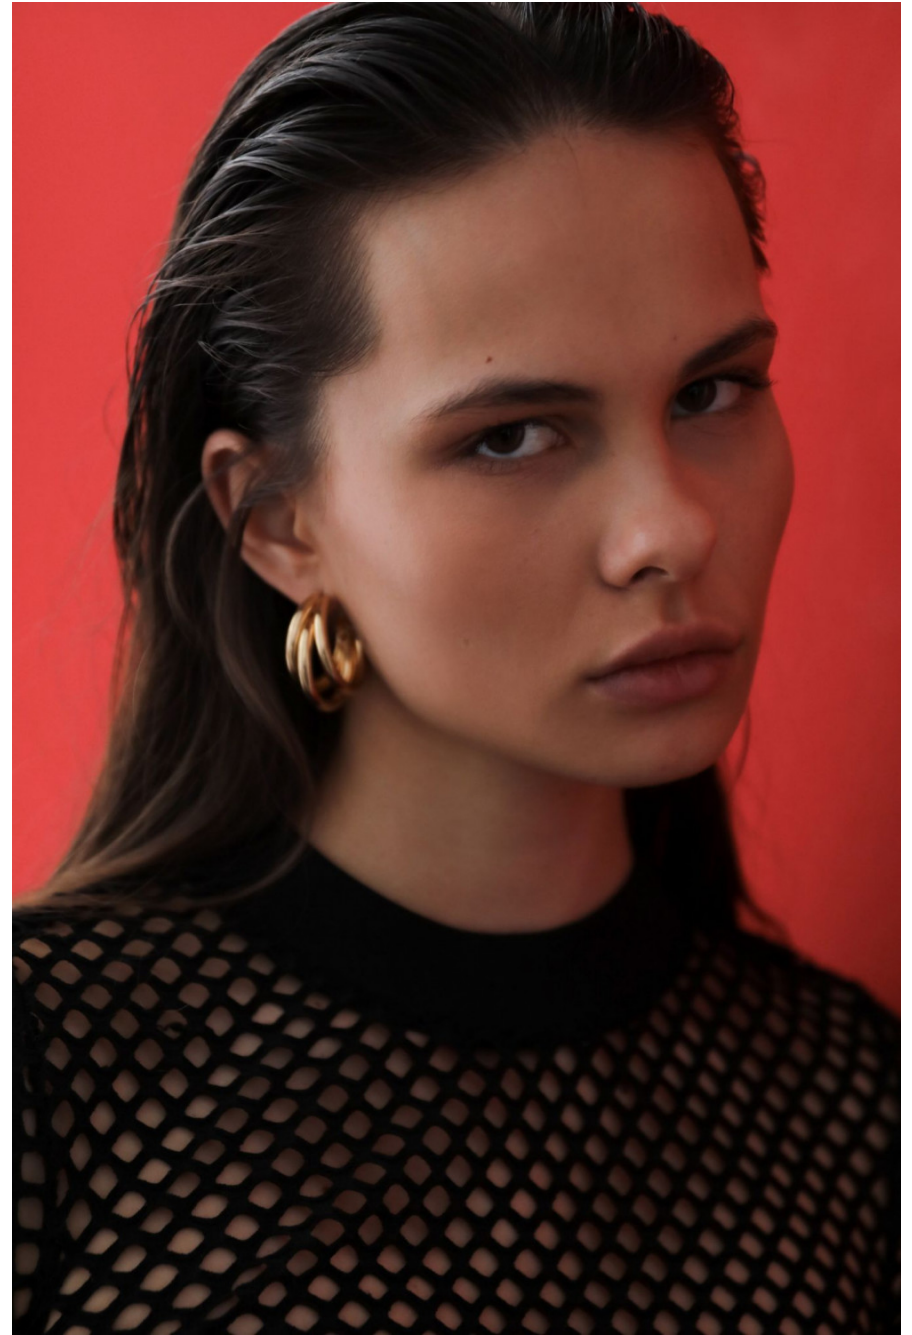

body
— LONDON —

0203 376 8696 | contact@bodylondon.com
Lyric House, Hammersmith Road, London, W14 0QL