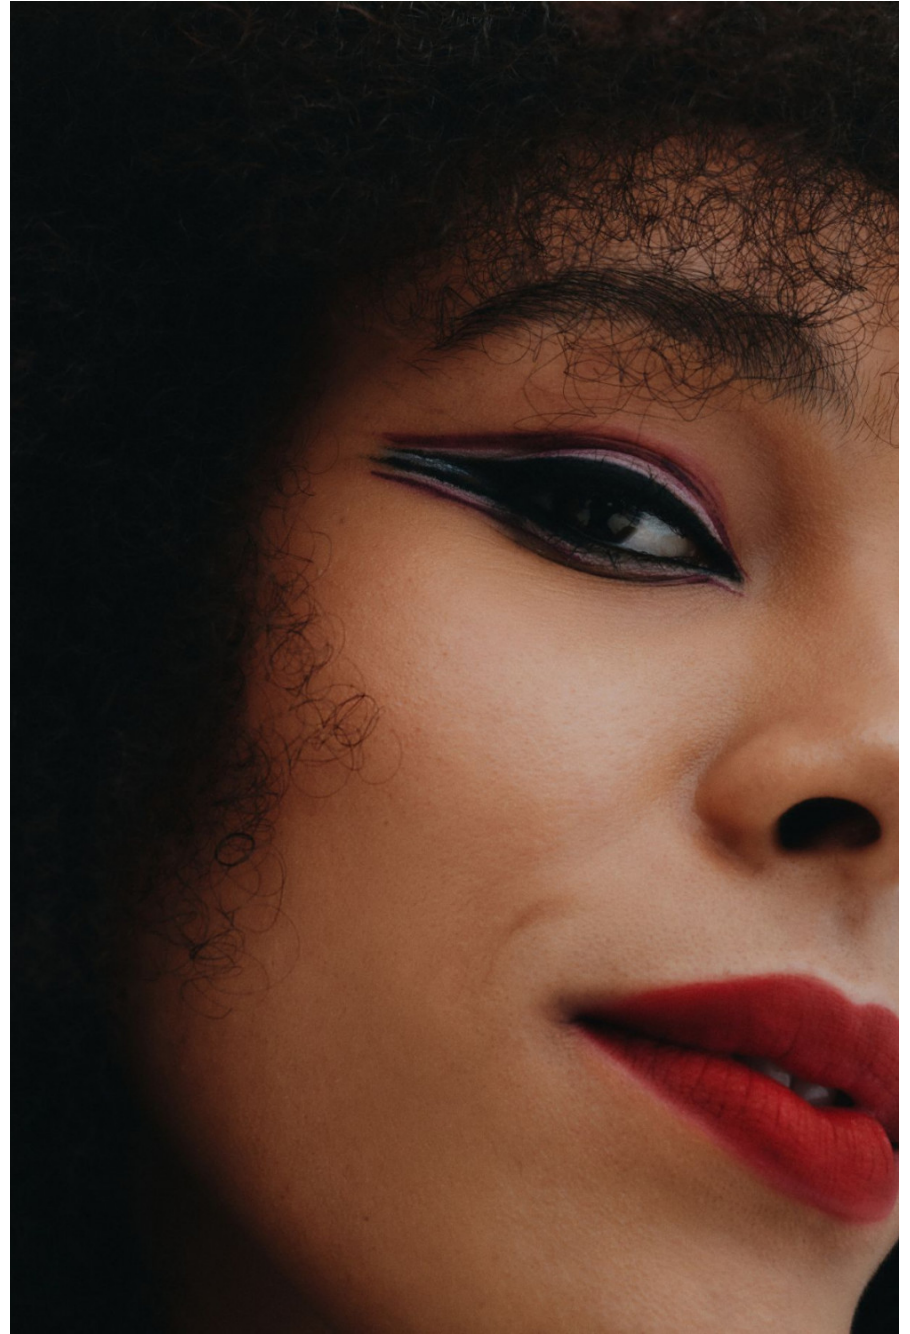

body
— LONDON —

0203 376 8696 | contact@bodylondon.com
Lyric House, Hammersmith Road, London, W14 0QL