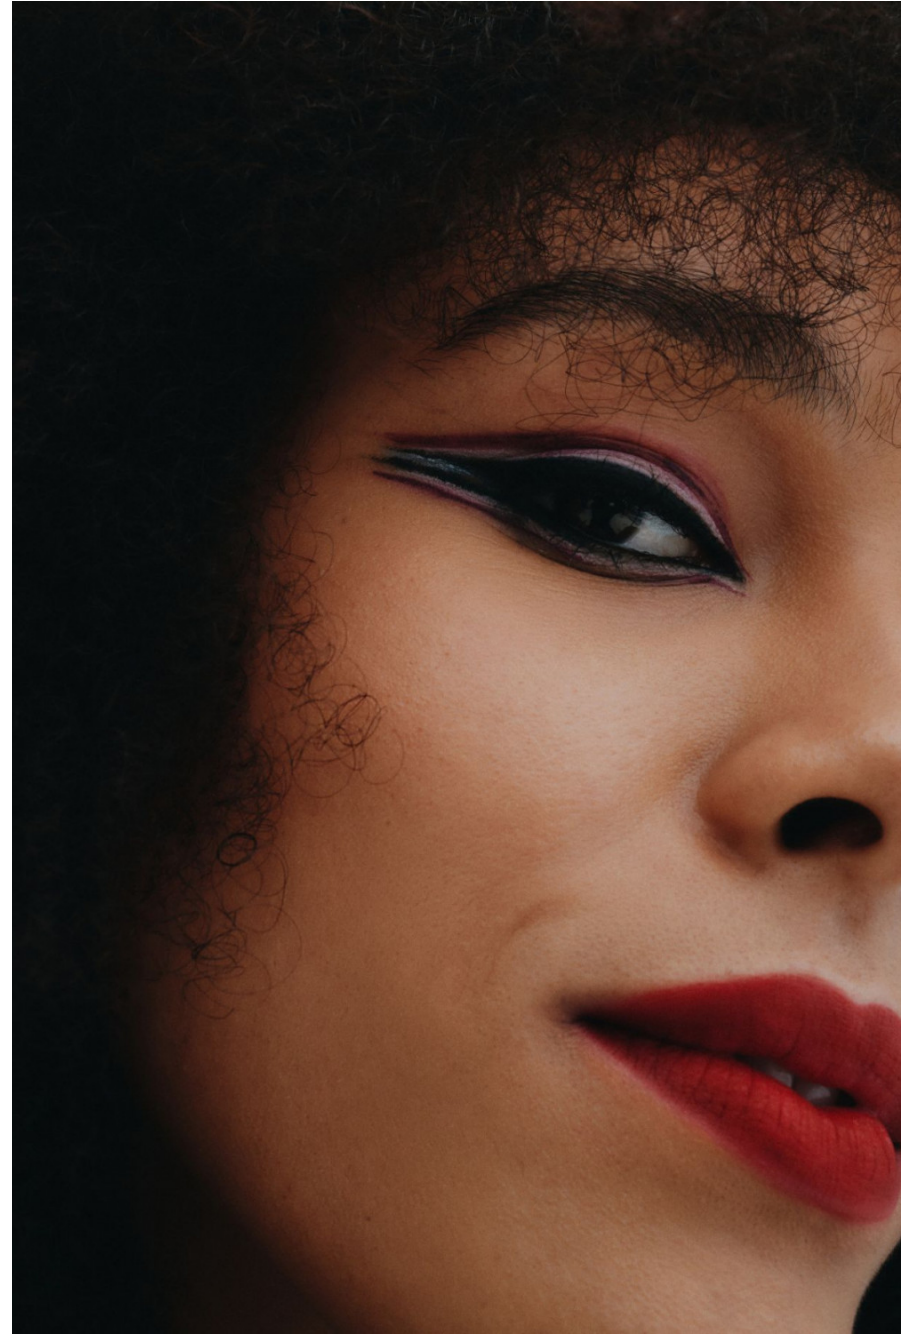

body
— LONDON —

0203 376 8696 | contact@bodylondon.com
Lyric House, Hammersmith Road, London, W14 0QL