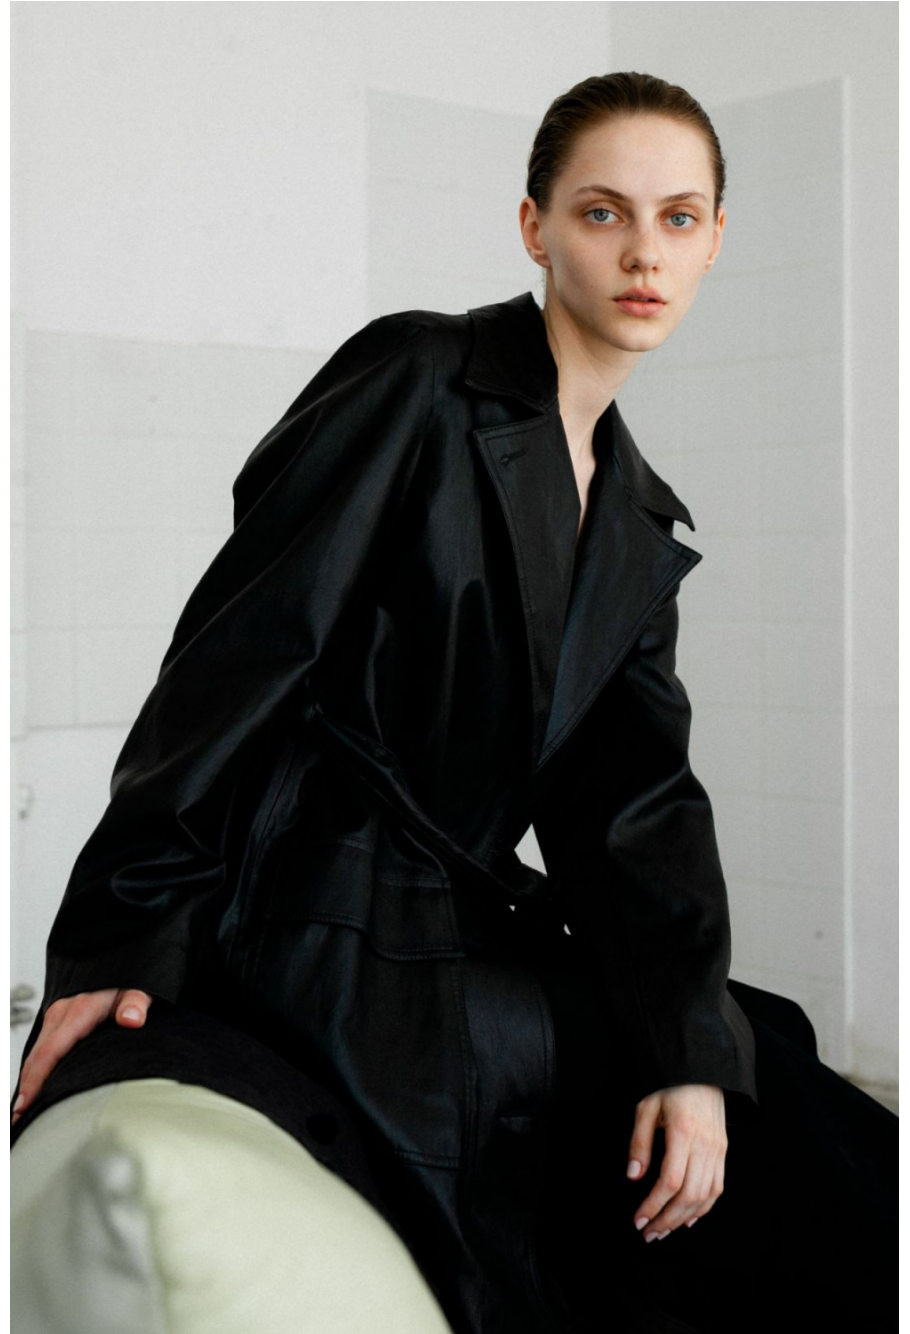

body
— LONDON —

0203 376 8696 | contact@bodylondon.com
Lyric House, Hammersmith Road, London, W14 0QL