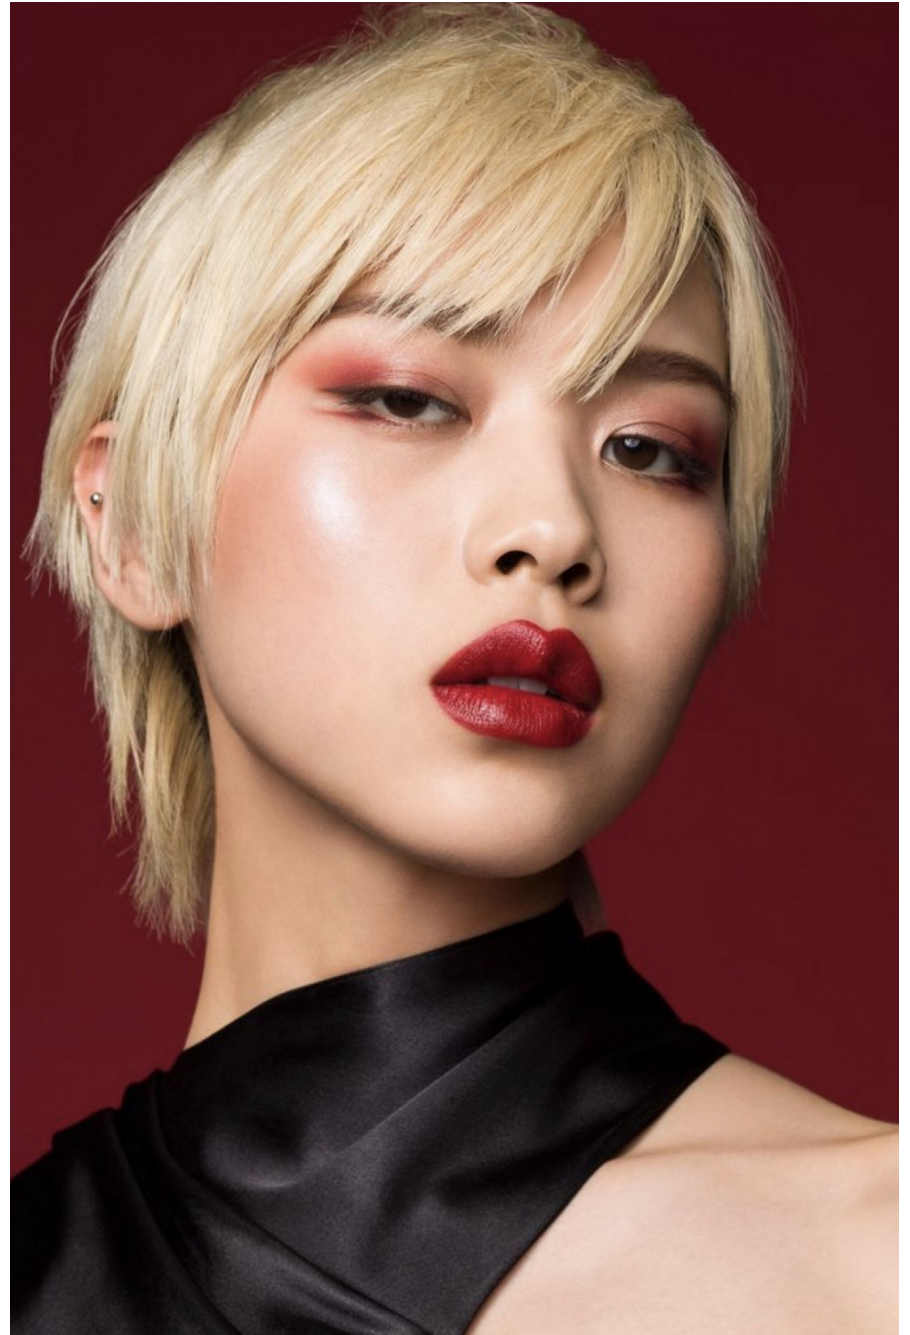

body
— LONDON —

0203 376 8696 | contact@bodylondon.com
Lyric House, Hammersmith Road, London, W14 0QL