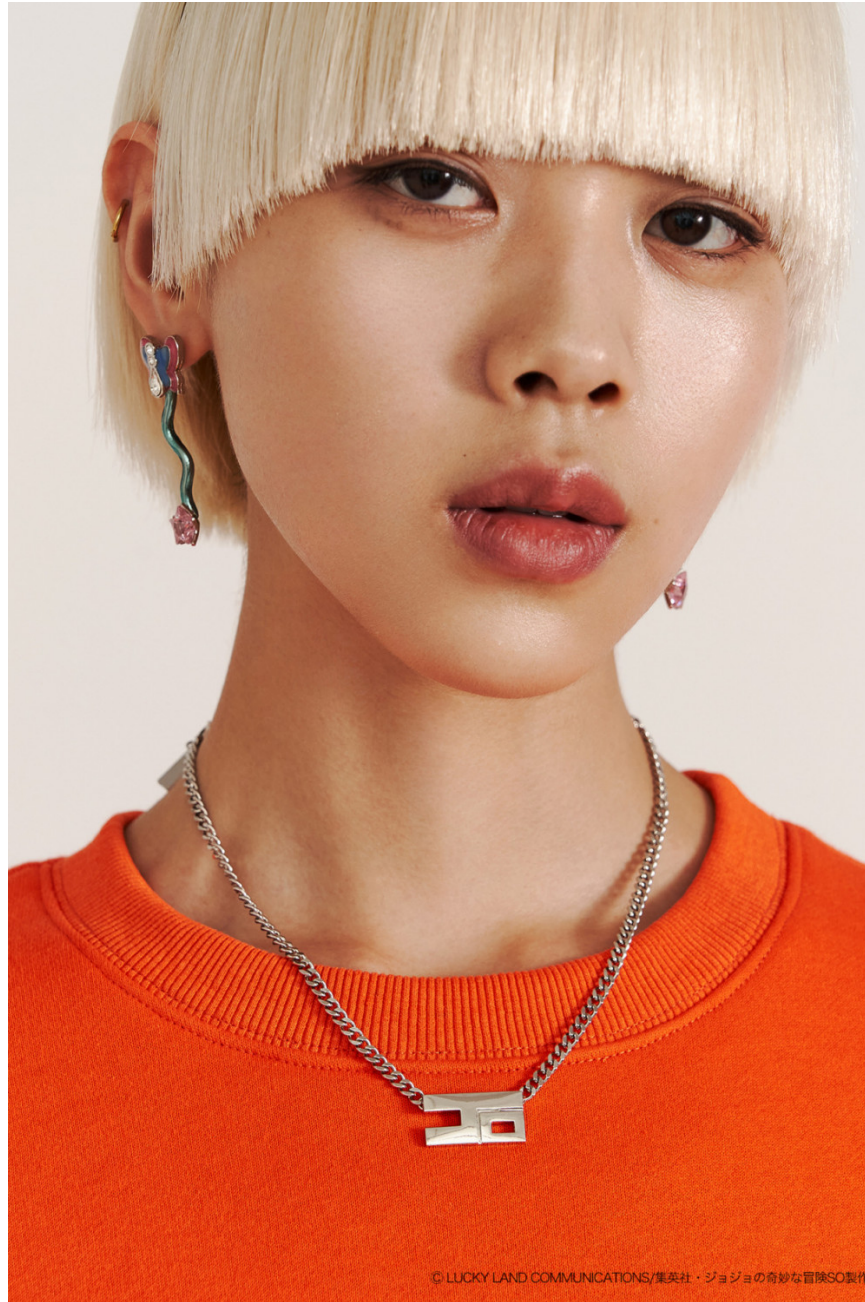

© LUCKY LAND COMMUNICATIONS/集英社・ジョジョの奇妙な冒険SO製作

body
— LONDON —

0203 376 8696 | contact@bodylondon.com
Lyric House, Hammersmith Road, London, W14 0QL