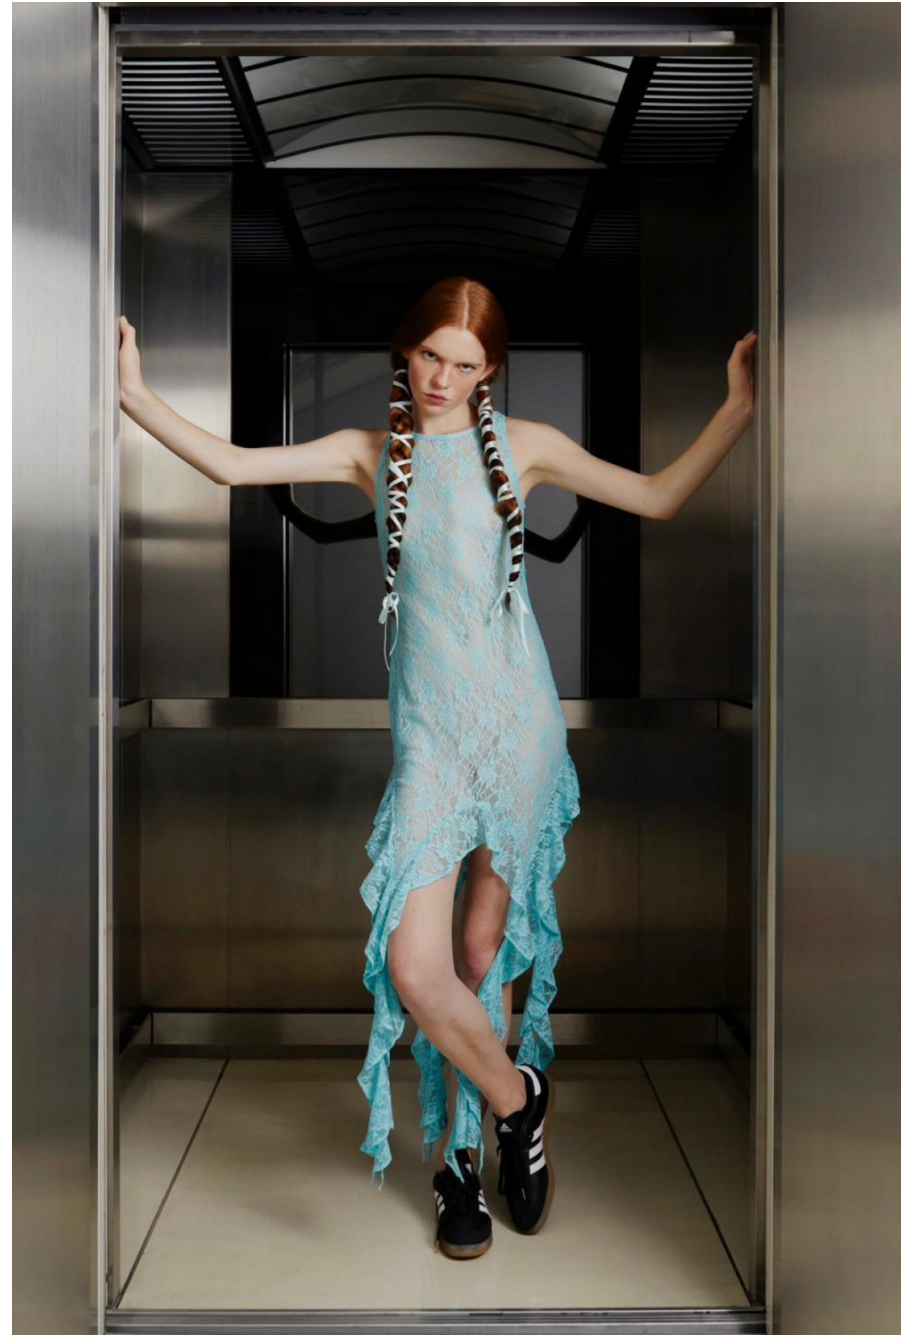

body
— LONDON —

0203 376 8696 | contact@bodylondon.com
Lyric House, Hammersmith Road, London, W14 0QL