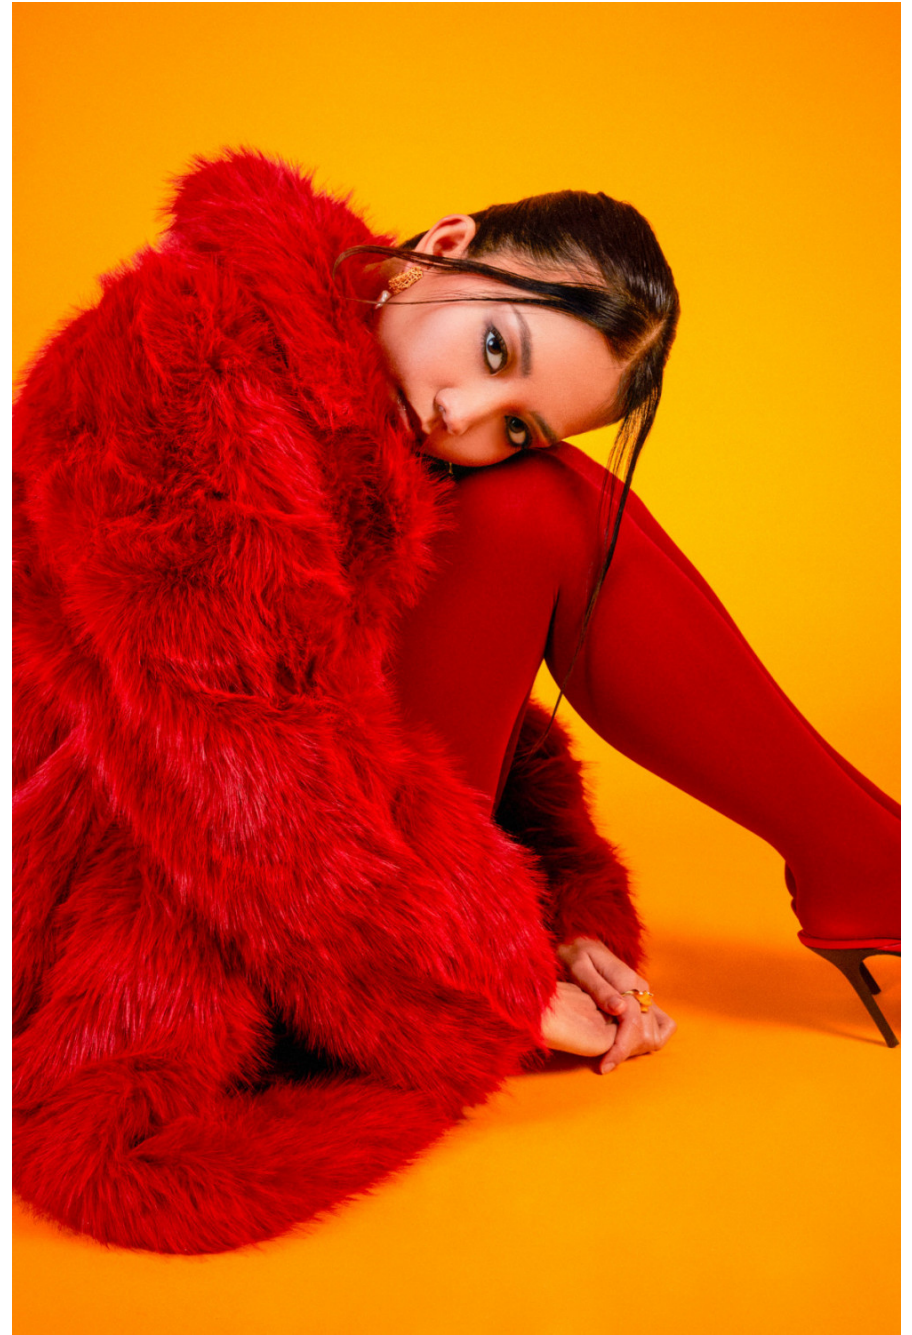

body
— LONDON —

0203 376 8696 | contact@bodylondon.com
Lyric House, Hammersmith Road, London, W14 0QL